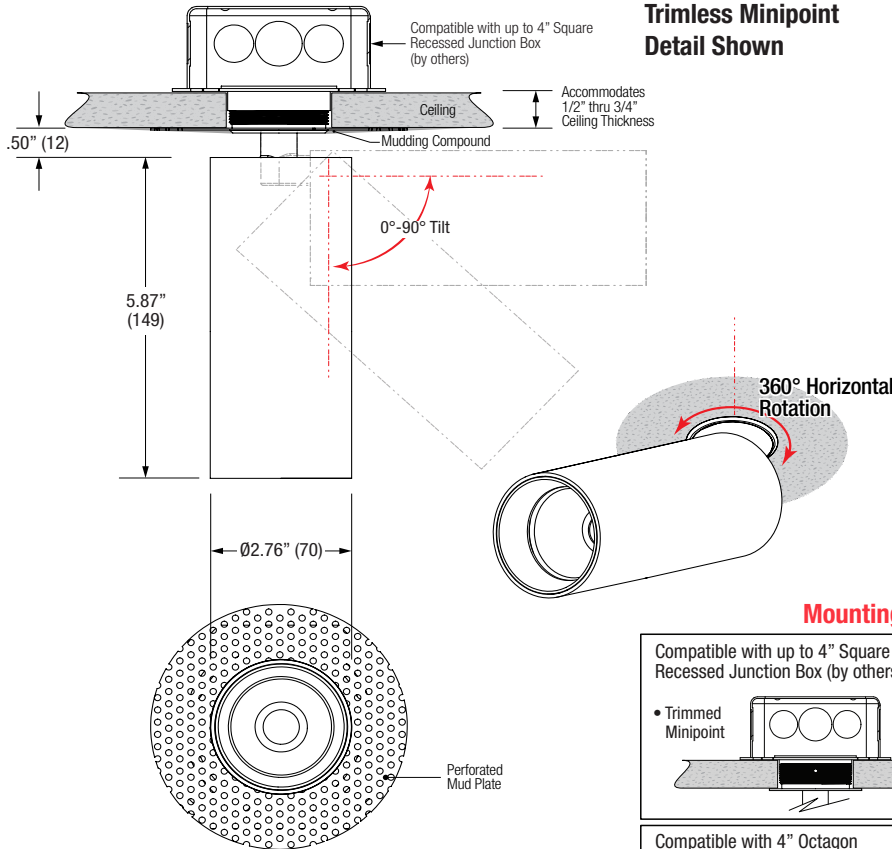

**LED**

**INTEGRAL DRIVER**

**SMALL**

PROJECT	TYPE	CATALOG NUMBER
---------	------	----------------

Measurements in ( ) are metric equivalents.

### Specifications

#### MONOPOINT

- 2.76" diameter cylinder shape
- 0° - 90° vertical tilting / 360° horizontal rotation
- Constant friction
- Die cast aluminum housing
- LED optical grade reflector
- Powder coat finish

#### MOUNTING

- Trimless "Minipoint" mounting for new construction recessed J-box
- "Minipoint" mounting for new construction recessed J-box
- Standard monopoint canopy for surface or recessed J-box