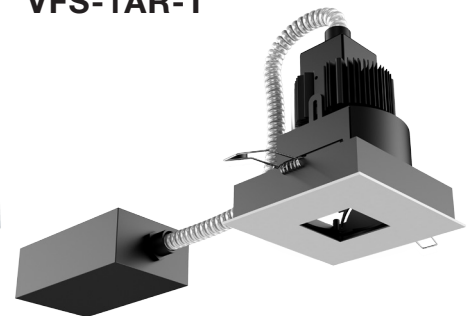

VF300

Our new VF300 series is a different animal all together. This product incorporates a trim aperture made of plaster. This offers the cleanest possible trimless installation with an undetectable transition to the ceiling. With a deep throat and 4” opening the VF300 offers excellent cut-off. VF300 is available with a fixed downlight or with a new adjustable gimbal that attached to the housing via rare earth magnet. This feature offers a two-position vertical positioning of the lamp as well as easy removal for relamping and maintenance.

VFS-1AA-T

VF100 Square Trim
Mini Size Housing

VFS-1BA-T

VF100 Square Trim
Small Size Housing

VFS-1AR-T

VF100 Square Trim
Remodel Housing

ROUND FLAT TRIMLESS

- 4.00" round flat die-cast aluminum trimless fixture
- Fixed Downlight or 0°-45° Tilt / 360° Rotational Hot Aiming
- Small 1.80" round aperture
- Accepts up to 2 optical accessories, dependent on lamp
- Ball catch retainer for easy trim insertion and removal
- Safety cable included
- Shower version available
- Powder coat finish
- Special finishes available