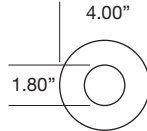

Cat. #	Description	Finish
9601	Round Beveled Trimless Insert Small Aperture	MB - Matte Black MW - Matte White XX - Custom Color

Available MR16 / CMHMR16 Sources

Lamp Wattage	Source
015 15 Watts	MR16X MR16 LED Retrofit MR16X MR16 Halogen
020 20 Watts	
037 37 Watts	
050 50 Watts	CM16X MR16 Metal Halide
020 20 Watts	
039 39 Watts	

Available LED Sources			
11L 11W (825lm Bridgelux)	80 80CRI min	27 2700K	N Narrow 16° M Medium 28° W Wide 42°
16L 16W (1100lm Bridgelux)	90 90CRI min	30 3000K	
	97 97CRI typ	35 3500K (97CRI n/a) 40 4000K (97CRI n/a)	
09C 9W (900lm Cree)	80 80CRI min	27 2700K	N Narrow 16° M Medium 28° W Wide 42°
14C 14W (1200lm Cree)	95 95CRI typ	30 3000K	
20C 20W (1600lm Cree)		35 3500K 40 4000K	
28C 28W (2200lm Cree)			
11A 11W (660lm Bridgelux Class A - Special White)	93 93CRI typ	30 3000K	N Narrow 16° M Medium 28° W Wide 42°
16A 16W (860lm Bridgelux Class A - Special White)		35 3500K 40 4000K	
07S 7W (650lm Soraa 2" Light Engine)	80 80CRI min	27 2700K	N Narrow 9°
10S 10W (800lm Soraa 2" Light Engine)	95 95CRI typ	30 3000K	
18S 18W (1000lm Soraa 4" Light Engine)		40 4000K	
25S 25W (1400lm Soraa 4" Light Engine)			
14R 14W (600lm LumaDIM/LumaTUNE**)	90 90CRI min	18 3000K-1800K LumaDIM (90CRI only)	M Medium 40° W Wide 60°
20R 20W (900lm LumaDIM/LumaTUNE**)	CT LumaTUNE	16 4000K-1650K LumaTUNE (CT only)	
		27 6000K-2700K LumaTUNE (CT only)