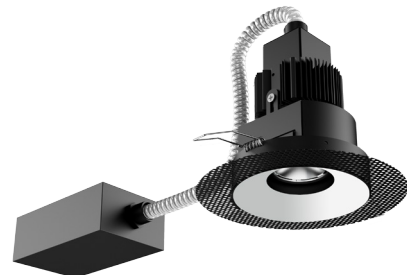

TRIMLESS INSTALLATION

The trimless housing option includes all of the features of the trimmed version with an added perforated mesh plate to allow the ceiling compound to be applied right to the edge of the housing aperture. VF100 trimless fixtures fit within the collar of the housing aperture for a totally flush installation.

VFR-1AA-S

VF100 Round Trimless
Mini Size Housing

VFR-1BA-S

VF100 Round Trimless
Small Size Housing

VFR-1AR-S

VF100 Round Trimless
Remodel Housing

ROUND WALL WASH TRIMMED

- 4.50" round die-cast wall wash trim fixture
- 1.75" regress for greater cut-off
- Linear spread glass lens
- Ball catch retainer for easy trim insertion and removal
- Safety cable included
- Shower version available
- Powder coat finish
- Special finishes available