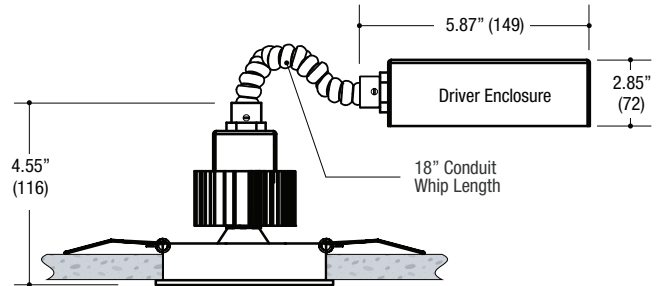

Compatible with round or square trims