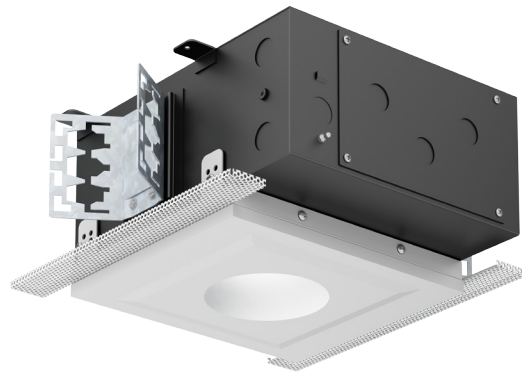

Round Fixed

Square Fixed

Round Adjustable

Square Adjustable

VF300 Fixed Position Integral LED Fixture

VF300 Adjustable Double Gimbal for LED or MR16

Round Fixed

- Fixed trimless downlight with paintable plaster
- Suitable for drywall or other plaster-in ceiling types
- Deep 4.0" aperture throat with 40° cut-off
- Field-changeable LED module
- LED with optional 2700K - 1800K sunset dimming
- Cree LMH2 High CRI Module, Wide beam, w/white finish cover
- Ø2.38" integral white lens module
- Power supply removable for maintenance through ceiling opening
- Air-tight, Type IC rated (25W max)