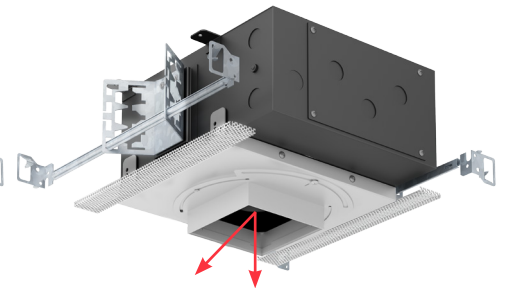

HVS-1AA-T-FD

VF150 Square Trim
Mini Size Housing
Fixed Downlight

HVS-1BA-T-FD

VF150 Square Trim
Small Size Housing
Fixed Downlight

HVS-1BA-T-AD

VF150 Square Trim
Small Size Housing
0° - 45° Adjustable Downlight