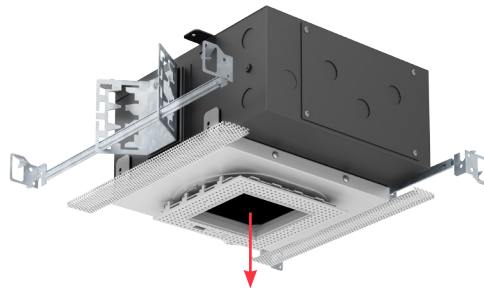

HVS-1BA-S-FD

VF150 Square Trimless
Small Size Housing
Fixed Downlight