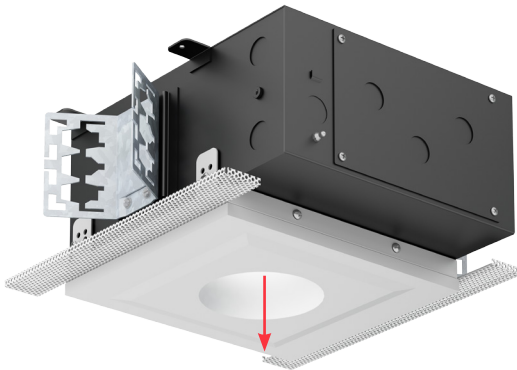

VF3R1BAS - FD

VF300 Round Trimless
Small Size Housing
0° Fixed Downlight