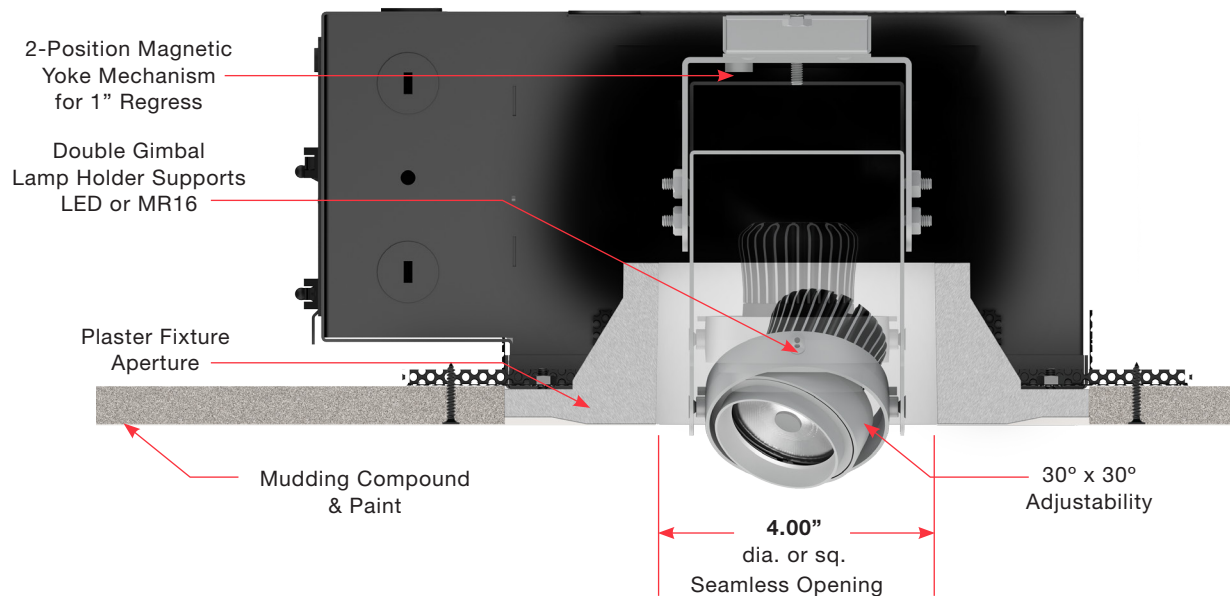

Round Fixed

Square Fixed

Round Adjustable

Square Adjustable

VF300 Fixed Position Integral LED Fixture

VF300 Adjustable Double Gimbal for LED or MR16

Round Fixed

- Fixed trimless downlight with paintable plaster
- Suitable for drywall or other plaster-in ceiling types
- Deep 4.0" aperture throat with 40° cut-off
- Field-changeable LED module
- LED with optional 2700K - 1800K sunset dimming
- Cree LMH2 High CRI Module, Wide beam, w/white finish cover
- Ø2.38" integral white lens module
- Power supply removable for maintenance through ceiling opening
- Air-tight, Type IC rated (25W max)