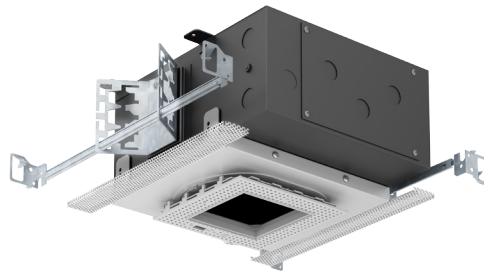

VF300

Our new VF300 series is a different animal all together. This product incorporates a trim aperture made of plaster. This offers the cleanest possible trimless installation with an undetectable transition to the ceiling. With a deep throat and 4” opening the VF300 offers excellent cut-off. VF300 is available with a fixed downlight or with a new adjustable gimbal that attached to the housing via rare earth magnet. This feature offers a two-position vertical positioning of the lamp as well as easy removal for relamping and maintenance.

VFR-1AA-T

VF100 Round Trim
Mini Size Housing

VFR-1BA-T

VF100 Round Trim
Small Size Housing

VFR-1AR-T

VF100 Round Trim
Remodel Housing

SQUARE BEVELED TRIMLESS

- 4.00" square beveled die-cast aluminum trimless fixture
- Fixed Downlight or 0°-45° Tilt / 360° Rotational Hot Aiming
- Small 1.80" square aperture
- Accepts up to 2 optical accessories, dependent on lamp
- Ball catch retainer for easy trim insertion and removal
- Safety cable included
- Shower version available
- Powder coat finish
- Special finishes available

VFS-1AA-S

VF100 Square Trimless
Mini Size Housing

VFS-1BA-S

VF100 Square Trimless
Small Size Housing

VFS-1AR-S

VF100 Square Trimless
Remodel Housing

SQUARE BEVELED TRIMMED

- 4.50" square beveled die-cast aluminum trim fixture
- Fixed Downlight or 0°-45° Tilt / 360° Rotational Hot Aiming
- Small 1.80" square aperture
- Accepts up to 2 optical accessories, dependent on lamp
- Ball catch retainer for easy trim insertion and removal
- Safety cable included
- Shower version available
- Powder coat finish
- Special finishes available