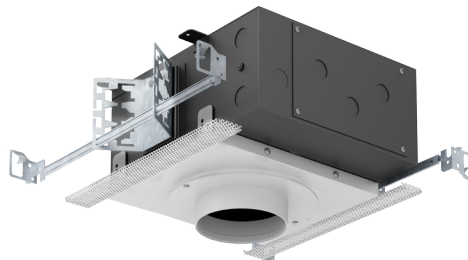

VFR-1BA-T

VF100 Round Trim
Small Size Housing