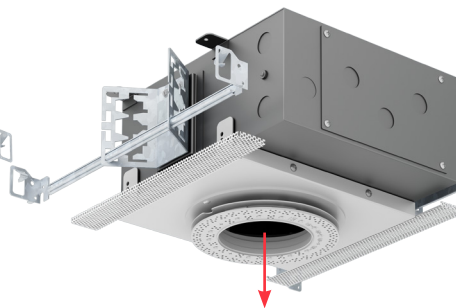

HVR-1BA-S-FD

VF150 Round Trimless
Small Size Housing
Fixed Downlight