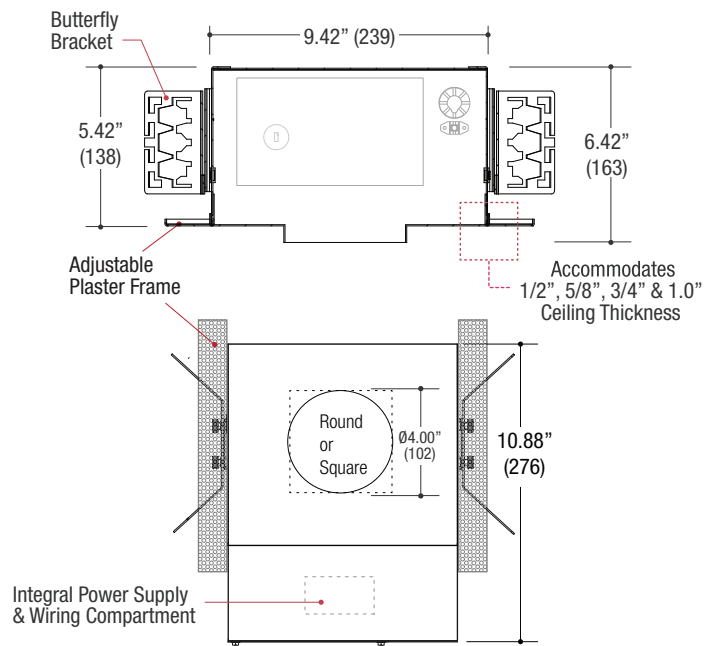

Housing	Lamp Quantity	Housing Size	Housing Type	Trim Type	* LED Ordering Info				
					LED Wattage	Power Supply	Lamp Mechanism	Voltage	Options
HVR Round Housing	1 1 - Light	B Small	A Air-Tight NC	S Trimless	11L 11W (825lm Bridgelux)	LD LED Driver	AD Adjustable	1 120 U 120-277	IC Insulated Ceiling 20W Max
				T Trimmed	16L 16W (1100lm Bridgelux) 09C 9W (900lm Cree) 14C 14W (1200lm Cree) 20C 20W (1600lm Cree) 28C 28W (2200lm Cree) 11A 11W (660lm Bridgelux Class A - Special White) 16A 16W (860lm Bridgelux Class A - Special White) 07S 7W (650lm Soraa Light Engine) 10S 10W (800lm Soraa Light Engine) 18S 18W (1000lm Soraa Light Engine) 25S 25W (1400lm Soraa Light Engine)	D1 LED Phase Dimming Driver (120V only) D2 0-10 Dimming Driver D3 Lutron Hi-lume 1% Forward Phase Dimming Driver (120V only)** D4 Lutron Hi-lume 1% Eco-system or 3-Wire Dimming Driver** D5 Lutron Eco-5% Eco-System Dimming Driver**	FD Fixed		
HVS Square Housing					14R 14W (600lm LumaDIM/LumaTUNE)** 20R 20W (900lm LumaDIM/LumaTUNE)**	W2 0-10V Dimmable** W4 Lutron Eco-system Dimmable** W8 DALI Control** W9 DMX Control**			

* Consult spec sheets for CRI, Color Temp, & Beam specs

MR16 / CMHMR16 Ordering Info		
Lamp Wattage	Source	Power Supply
015 15 Watts	MR16X MR16 LED Retrofit	ET Elec Xfmr
020 20 Watts	MR16X MR16 Halogen	MT Mag Xfmr
037 37 Watts		TT Toroid Xfmr
050 50 Watts		
020 20 Watts	CM16X MR16 Metal Halide	EB Elec MH Ballast
039 39 Watts