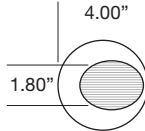

Cat#	LED Ordering Info				Finish
	LED Wattage / Type	CRI	Color	Beam	
9431 Fixed Wallwash Trimless 30° Fixed Tilt	11L 11W (825lm Bridgelux)	80 80CRI min	27 2700K	N Narrow 16°	MB Matte Black MW Matte White SS Silver XX Custom
	16L 16W (1100lm Bridgelux)	90 90CRI min 97 97CRI typ	30 3000K 35 3500K (97CRI n/a) 40 4000K (97CRI n/a)	M Medium 28° W Wide 42°	
	09C 9W (900lm Cree) 14C 14W (1200lm Cree) 20C 20W (1600lm Cree)	80 80CRI min 95 95CRI typ	27 2700K 30 3000K 35 3500K 40 4000K	N Narrow 16° M Medium 28° W Wide 42°	
	11A 11W (660lm Bridgelux Class A - Special White)	93 93CRI typ	30 3000K 35 3500K 40 4000K	N Narrow 16° M Medium 28° W Wide 42°	
	16A 16W (860lm Bridgelux Class A - Special White)				

MR16 / CMHMR16 Available Sources	
Lamp Wattage	Source
015 15 Watts	MR16X MR16 LED Retrofit MR16X MR16 Halogen
020 20 Watts	
037 37 Watts	
050 50 Watts	
020 20 Watts 039 39 Watts	CM16X MR16 Metal Halide

VFR-1AA-S