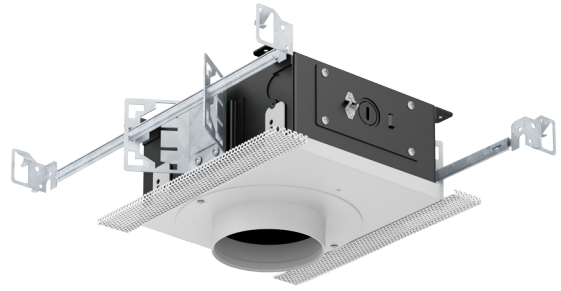

VF150 Mini Housings

TRIMMED

Housing	Lamp Quantity	Housing Size	Housing Type	Trim Type	* LED Ordering Info			Lamp Mechanism	Voltage	Options
					LED Wattage	Power Supply				
HVR Round Housing	1 1 - Light	A Mini	A Air-Tight NC	S Trimless T Trimmed	11L 11W (825lm Bridgelux) 16L 16W (1100lm Bridgelux) 09C 9W (900lm Cree) 14C 14W (1200lm Cree) 11A 11W (660lm Bridgelux Class A - Special White) 16A 16W (860lm Bridgelux Class A - Special White)	LD LED Driver D1 LED Phase Dimming Driver (120V only) D2 0-10 Dimming Driver		FD Fixed	1 120 U 120-277	IC Insulated Ceiling 20W Max
HVS Square Housing										

* Consult spec sheets for CRI, Color Temp, & Beam specs

MR16 / CMHMR16 Ordering Info		
Lamp Wattage	Source	Power Supply
015 15 Watts	MR16X MR16 LED Retrofit	ET Elec Xfmr
020 20 Watts	MR16X MR16 Halogen	MT Mag Xfmr
037 37 Watts		
050 50 Watts