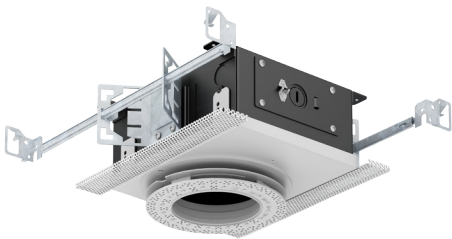

VF300

Our new VF300 series is a different animal all together. This product incorporates a trim aperture made of plaster. This offers the cleanest possible trimless installation with an undetectable transition to the ceiling. With a deep throat and 4” opening the VF300 offers excellent cut-off. VF300 is available with a fixed downlight or with a new adjustable gimbal that attached to the housing via rare earth magnet. This feature offers a two-position vertical positioning of the lamp as well as easy removal for relamping and maintenance.

ROUND BEVELED TRIMLESS

- 4.00" round beveled die-cast aluminum trimless fixture
- Fixed Downlight or 0°-45° Tilt / 360° Rotational Hot Aiming
- Small 1.80" round aperture
- Accepts up to 2 optical accessories, dependent on lamp
- Ball catch retainer for easy trim insertion and removal
- Safety cable included
- Shower version available
- Powder coat finish
- Special finishes available

VFR-1AA-S

VF100 Round Trimless
Mini Size Housing

VFR-1BA-S

VF100 Round Trimless
Small Size Housing

VFR-1AR-S

VF100 Round Trimless
Remodel Housing

ROUND BEVELED TRIMMED

- 4.50" round beveled die-cast aluminum trim fixture
- Fixed Downlight or 0°-45° Tilt / 360° Rotational Hot Aiming
- Small 1.80" round aperture
- Accepts up to 2 optical accessories, dependent on lamp
- Ball catch retainer for easy trim insertion and removal
- Safety cable included
- Shower version available
- Powder coat finish
- Special finishes available