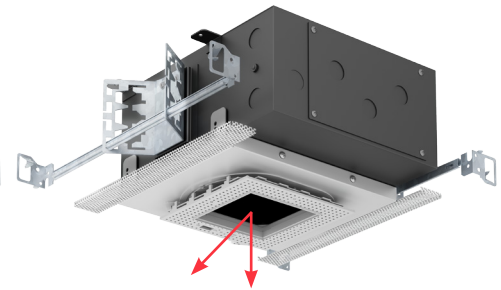

HVS-1AA-S-FD

VF150 Square Trimless
Mini Size Housing
Fixed Downlight

HVS-1BA-S-FD

VF150 Square Trimless
Small Size Housing
Fixed Downlight

HVS-1BA-S-AD

VF150 Square Trimless
Small Size Housing
0° - 45° Adjustable Downlight

SQUARE BEVELED TRIMMED

- Fixed or adjustable light output application
- 4.50" square die-cast aluminum
- 3.00" square large aperture
- 0.75" bevel regress
- Trimmed insert
- Solite diffusion lens (Optional)
- Ball catch retainer for easy trim insertion and removal
- Safety cable included
- Shower version available
- Powder coat finish