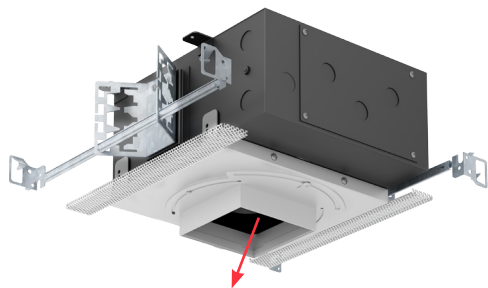

HVS-1BA-T-AD

VF150 Square Trim
Small Size Housing
Adjustable