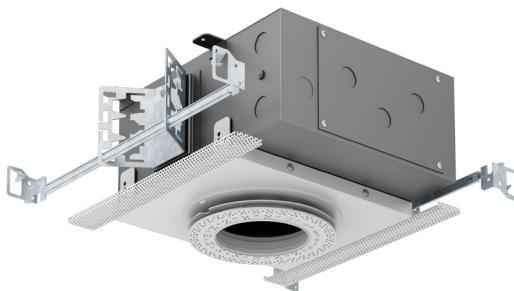

VF300

Our new VF300 series is a different animal all together. This product incorporates a trim aperture made of plaster. This offers the cleanest possible trimless installation with an undetectable transition to the ceiling. With a deep throat and 4” opening the VF300 offers excellent cut-off. VF300 is available with a fixed downlight or with a new adjustable gimbal that attached to the housing via rare earth magnet. This feature offers a two-position vertical positioning of the lamp as well as easy removal for relamping and maintenance.

ROUND BEVELED TRIMLESS

- 4.00" round beveled die-cast aluminum trimless fixture
- Fixed Downlight or 0°-45° Tilt / 360° Rotational Hot Aiming
- Small 1.80" round aperture
- Accepts up to 2 optical accessories, dependent on lamp
- Ball catch retainer for easy trim insertion and removal
- Safety cable included
- Shower version available
- Powder coat finish
- Special finishes available

VFR-1AA-S

VF100 Round Trimless
Mini Size Housing

VFR-1BA-S

VF100 Round Trimless
Small Size Housing

VFR-1AR-S

VF100 Round Trimless
Remodel Housing

ROUND BEVELED TRIMMED

- 4.50" round beveled die-cast aluminum trim fixture
- Fixed Downlight or 0°-45° Tilt / 360° Rotational Hot Aiming
- Small 1.80" round aperture
- Accepts up to 2 optical accessories, dependent on lamp
- Ball catch retainer for easy trim insertion and removal
- Safety cable included
- Shower version available
- Powder coat finish
- Special finishes available