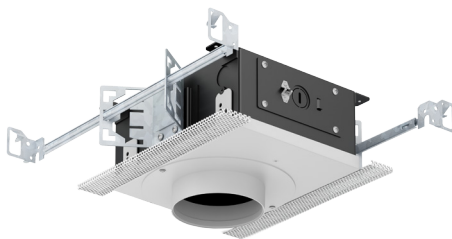

Available LED Sources

11L 11W (825lm Bridgelux)	80 80CRI min	27 2700K	N Narrow 16° M Medium 28° W Wide 42°	
16L 16W (1100lm Bridgelux)	90 90CRI min	30 3000K		
	97 97CRI typ	35 3500K (97CRI n/a) 40 4000K (97CRI n/a)		
09C 9W (900lm Cree)	80 80CRI min	27 2700K	N Narrow 16° M Medium 28° W Wide 42°	
14C 14W (1200lm Cree)	95 95CRI typ	30 3000K		
20C 20W (1600lm Cree)		35 3500K 40 4000K		
28C 28W (2200lm Cree)				
11A 11W (660lm Bridgelux Class A - Special White)	93 93CRI typ	30 3000K	N Narrow 16° M Medium 28° W Wide 42°	
16A 16W (860lm Bridgelux Class A - Special White)		35 3500K 40 4000K		
07S 7W (650lm Soraa 2" Light Engine)	80 80CRI min	27 2700K		N Narrow 9°
10S 10W (800lm Soraa 2" Light Engine)	95 95CRI typ	30 3000K		
18S 18W (1000lm Soraa 4" Light Engine)		40 4000K		
25S 25W (1400lm Soraa 4" Light Engine)				
14R 14W (600lm LumaDIM/LumaTUNE**)	90 90CRI min CT LumaTUNE	18 3000K-1800K LumaDIM (90CRI only)	M Medium 40° W Wide 60°	
20R 20W (900lm LumaDIM/LumaTUNE**)		16 4000K-1650K LumaTUNE (CT only)		
		27 6000K-2700K LumaTUNE (CT only)		

HVR-1AA-T-FD

VF150 Round Trim
Mini Size Housing
Fixed Downlight