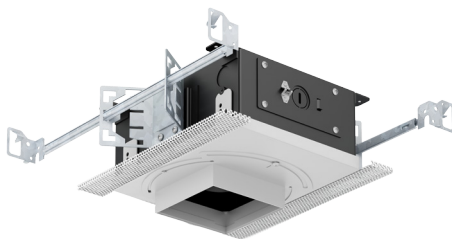

Available LED Sources

11L 11W (825lm Bridgelux)	80 80CRI min	27 2700K	N Narrow 16° M Medium 28° W Wide 42°
16L 16W (1100lm Bridgelux)	90 90CRI min	30 3000K	
	97 97CRI typ	35 3500K (97CRI n/a) 40 4000K (97CRI n/a)	
09C 9W (900lm Cree)	80 80CRI min	27 2700K	N Narrow 16° M Medium 28° W Wide 42°
14C 14W (1200lm Cree)	95 95CRI typ	30 3000K	
20C 20W (1600lm Cree)		35 3500K 40 4000K	
28C 28W (2200lm Cree)			
11A 11W (660lm Bridgelux Class A - Special White)	93 93CRI typ	30 3000K	N Narrow 16° M Medium 28° W Wide 42°
16A 16W (860lm Bridgelux Class A - Special White)		35 3500K 40 4000K	
07S 7W (650lm Soraa 2" Light Engine)	80 80CRI min	27 2700K	N Narrow 9°
10S 10W (800lm Soraa 2" Light Engine)	95 95CRI typ	30 3000K	
18S 18W (1000lm Soraa 4" Light Engine)		40 4000K	
25S 25W (1400lm Soraa 4" Light Engine)			
14R 14W (600lm LumaDIM/LumaTUNE**)	90 90CRI min	18 3000K-1800K LumaDIM (90CRI only)	M Medium 40° W Wide 60°
20R 20W (900lm LumaDIM/LumaTUNE**)	CT LumaTUNE	16 4000K-1650K LumaTUNE (CT only)	
		27 6000K-2700K LumaTUNE (CT only)	

HVS-1AA-T-FD

VF150 Square Trim
Mini Size Housing
Fixed Downlight