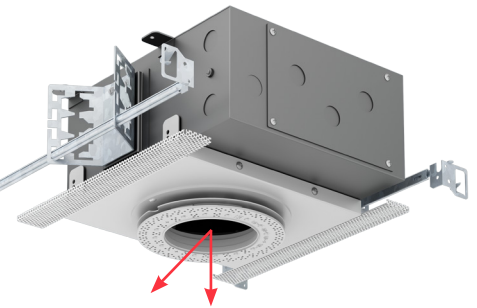

HVR-1BA-S-AD

VF150 Round Trimless
Small Size Housing
0° - 45° Adjustable Downlight