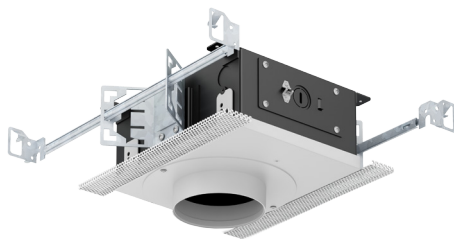

Available MR16 / CMHMR16 Sources	
Lamp Wattage	Source
015 15 Watts	MR16X MR16 LED Retrofit MR16X MR16 Halogen
020 20 Watts	
037 37 Watts	
050 50 Watts	CM16X MR16 Metal Halide
020 20 Watts	
039 39 Watts	

8701
LARGE APERTURE
4.5" TRIMMED
LED / MR16 / CMHMR16

Cat. #	Description	Finish
8701	Round Beveled Trim Insert	MB - Matte Black MW - Matte White XX - Custom Color

Available LED Sources			
11L 11W (825lm Bridgelux)	80 80CRI min	27 2700K	N Narrow 16° M Medium 28° W Wide 42°
16L 16W (1100lm Bridgelux)	90 90CRI min	30 3000K	
	97 97CRI typ	35 3500K (97CRI n/a) 40 4000K (97CRI n/a)	
09C 9W (900lm Cree)	80 80CRI min	27 2700K	N Narrow 16° M Medium 28° W Wide 42°
14C 14W (1200lm Cree)	95 95CRI typ	30 3000K	
20C 20W (1600lm Cree)		35 3500K 40 4000K	
28C 28W (2200lm Cree)			
11A 11W (660lm Bridgelux Class A - Special White)	93 93CRI typ	30 3000K	N Narrow 16° M Medium 28° W Wide 42°
16A 16W (860lm Bridgelux Class A - Special White)		35 3500K 40 4000K	
07S 7W (650lm Soraa 2" Light Engine)	80 80CRI min	27 2700K	N Narrow 9°
10S 10W (800lm Soraa 2" Light Engine)	95 95CRI typ	30 3000K	
18S 18W (1000lm Soraa 4" Light Engine)		40 4000K	
25S 25W (1400lm Soraa 4" Light Engine)			
14R 14W (600lm LumaDIM/LumaTUNE**)	90 90CRI min	18 3000K-1800K LumaDIM (90CRI only)	M Medium 40° W Wide 60°
20R 20W (900lm LumaDIM/LumaTUNE**)	CT LumaTUNE	16 4000K-1650K LumaTUNE (CT only)	
		27 6000K-2700K LumaTUNE (CT only)	

HVR-1AA-T-FD

VF150 Round Trim
Mini Size Housing
Fixed Downlight