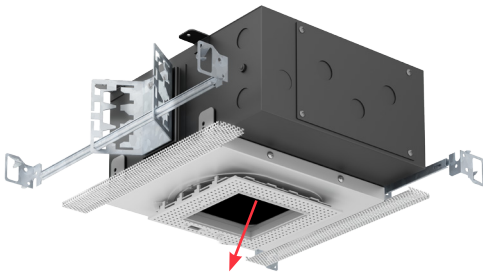

HVS-1BA-S-AD

VF150 Square Trimless
Small Size Housing
Adjustable