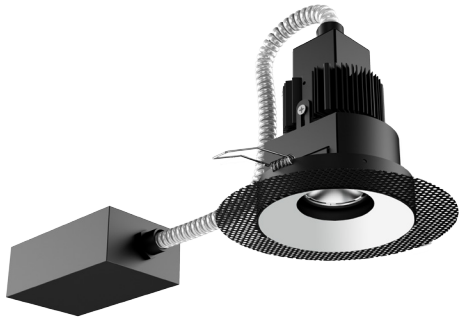

VF100 Remodel Housing

TRIMLESS