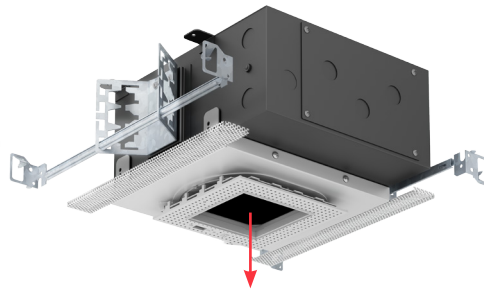

HVS-1BA-S-FD

VF150 Square Trimless
Small Size Housing
Fixed Downlight