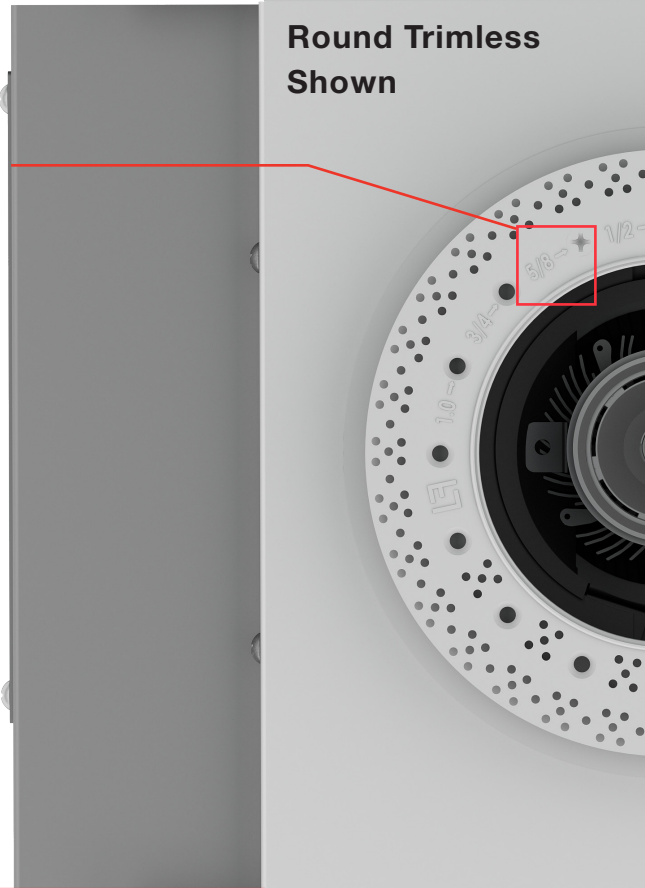

Round Trimless Shown

**CEILING THICKNESS INDICATORS
EMBOSED ON THE TRIMLESS
RING FACE**
1/2" 5/8" 3/4" 1"

VF100 TRIMLESS DETAIL