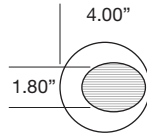

Cat. #	Description	Finish
9631	Round Wall Wash Trimless Insert Small Aperture - 30° Fixed	MB - Matte Black MW - Matte White XX - Custom Color

Available MR16 / CMHMR16 Sources

Lamp Wattage	Source
015 15 Watts	MR16X MR16 LED Retrofit MR16X MR16 Halogen
020 20 Watts	
037 37 Watts	
050 50 Watts	
020 20 Watts	CM16X MR16 Metal Halide
039 39 Watts	

Available LED Sources				
11L 11W (825lm Bridgelux)	80 80CRI min	27 2700K	N Narrow 16° M Medium 28° W Wide 42°	
16L 16W (1100lm Bridgelux)	90 90CRI min	30 3000K		
	97 97CRI typ	35 3500K (97CRI n/a) 40 4000K (97CRI n/a)		
09C 9W (900lm Cree)	80 80CRI min	27 2700K	N Narrow 16° M Medium 28° W Wide 42°	
14C 14W (1200lm Cree)	95 95CRI typ	30 3000K		
20C 20W (1600lm Cree)		35 3500K 40 4000K		
28C 28W (2200lm Cree)				
11A 11W (660lm Bridgelux Class A - Special White)	93 93CRI typ	30 3000K	N Narrow 16° M Medium 28° W Wide 42°	
16A 16W (860lm Bridgelux Class A - Special White)		35 3500K 40 4000K		
07S 7W (650lm Soraa 2" Light Engine)	80 80CRI min	27 2700K		N Narrow 9°
10S 10W (800lm Soraa 2" Light Engine)	95 95CRI typ	30 3000K		
18S 18W (1000lm Soraa 4" Light Engine)		40 4000K		
25S 25W (1400lm Soraa 4" Light Engine)				
14R 14W (600lm LumaDIM/LumaTUNE**)	90 90CRI min CT LumaTUNE	18 3000K-1800K LumaDIM (90CRI only)	M Medium 40° W Wide 60°	
20R 20W (900lm LumaDIM/LumaTUNE**)		16 4000K-1650K LumaTUNE (CT only)		
		27 6000K-2700K LumaTUNE (CT only)