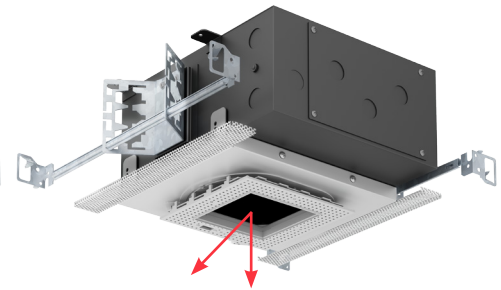

HVS-1AA-S-FD

HVS-1BA-S-FD

HVS-1BA-S-AD

VF150 Square Trimless
Mini Size Housing
Fixed Downlight

VF150 Square Trimless
Small Size Housing
Fixed Downlight

VF150 Square Trimless
Small Size Housing
0° - 45° Adjustable Downlight

SQUARE BEVELED TRIMMED

- 4.50" square beveled die-cast aluminum trim fixture
- Fixed Downlight or 0°-45° Tilt / 360° Rotational Hot Aiming
- Small 1.80" square aperture
- Accepts up to 2 optical accessories, dependent on lamp
- Solite diffusion lens (Optional)
- Ball catch retainer for easy trim insertion and removal
- Safety cable included
- Shower version available
- Powder coat finish