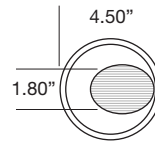

8631
4.5" TRIMMED
LED / MR16 / CMHMR16

Cat. #	Description	Finish
8631	Round Wall Wash Trim Insert Small Aperture - 30° Fixed	MB - Matte Black MW - Matte White XX - Custom Color

Available LED Sources				
11L 11W (825lm Bridgelux)	80 80CRI min	27 2700K	N Narrow 16° M Medium 28° W Wide 42°	
16L 16W (1100lm Bridgelux)	90 90CRI min	30 3000K		
	97 97CRI typ	35 3500K (97CRI n/a) 40 4000K (97CRI n/a)		
09C 9W (900lm Cree)	80 80CRI min	27 2700K	N Narrow 16° M Medium 28° W Wide 42°	
14C 14W (1200lm Cree)	95 95CRI typ	30 3000K		
20C 20W (1600lm Cree)		35 3500K 40 4000K		
28C 28W (2200lm Cree)				
11A 11W (660lm Bridgelux Class A - Special White)	93 93CRI typ	30 3000K	N Narrow 16° M Medium 28° W Wide 42°	
16A 16W (860lm Bridgelux Class A - Special White)		35 3500K 40 4000K		
07S 7W (650lm Soraa 2" Light Engine)	80 80CRI min 95 95CRI typ	27 2700K		N Narrow 9°
10S 10W (800lm Soraa 2" Light Engine)		30 3000K		
18S 18W (1000lm Soraa 4" Light Engine)		40 4000K		
25S 25W (1400lm Soraa 4" Light Engine)				
14R 14W (600lm LumaDIM/LumaTUNE**)	90 90CRI min CT LumaTUNE	18 3000K-1800K LumaDIM (90CRI only)	M Medium 40° W Wide 60°	
20R 20W (900lm LumaDIM/LumaTUNE**)		16 4000K-1650K LumaTUNE (CT only)		
		27 6000K-2700K LumaTUNE (CT only)