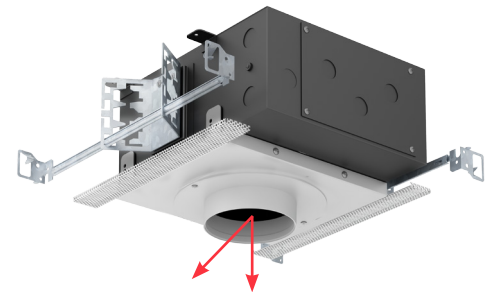

HVR-1BA-T-AD

VF150 Round Trim
Small Size Housing
0° - 45° Adjustable Downlight