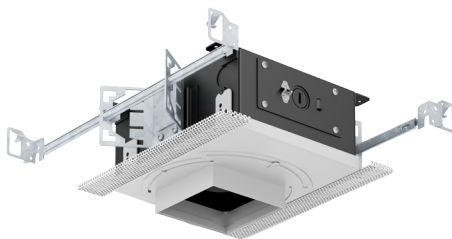

VFS-1AA-T

VF100 Square Trim
Mini Size Housing