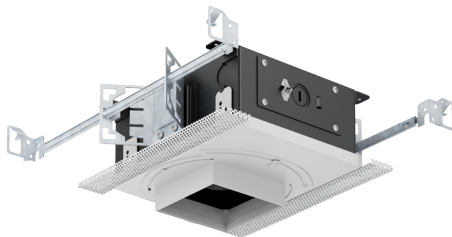

VFS-1AA-T

VF100 Square Trim
Mini Size Housing