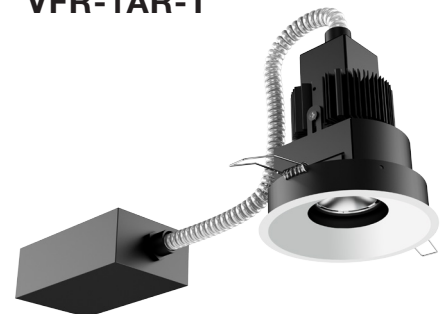

VF300

Our new VF300 series is a different animal all together. This product incorporates a trim aperture made of plaster. This offers the cleanest possible trimless installation with an undetectable transition to the ceiling. With a deep throat and 4” opening the VF300 offers excellent cut-off. VF300 is available with a fixed downlight or with a new adjustable gimbal that attached to the housing via rare earth magnet. This feature offers a two-position vertical positioning of the lamp as well as easy removal for relamping and maintenance.

VFR-1AA-T

VF100 Round Trim
Mini Size Housing

VFR-1BA-T

VF100 Round Trim
Small Size Housing

VFR-1AR-T

VF100 Round Trim
Remodel Housing

SQUARE FLAT TRIMLESS

- 4.00" square flat die-cast aluminum trimless fixture
- Fixed Downlight or 0°-45° Tilt / 360° Rotational Hot Aiming
- Small 1.80" square aperture
- Accepts up to 2 optical accessories, dependent on lamp
- Ball catch retainer for easy trim insertion and removal
- Safety cable included
- Shower version available
- Powder coat finish
- Special finishes available