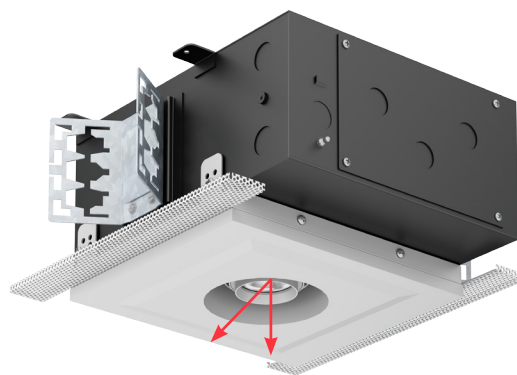

VF3R1BAS - AD

VF300 Round Trimless
Small Size Housing
0° - 30° Adjustable Downlight