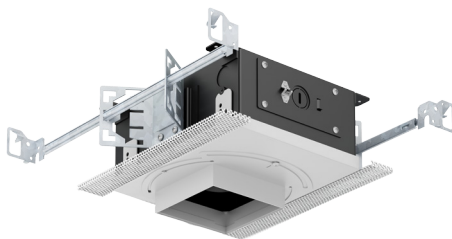

HVS-1AA-T-FD