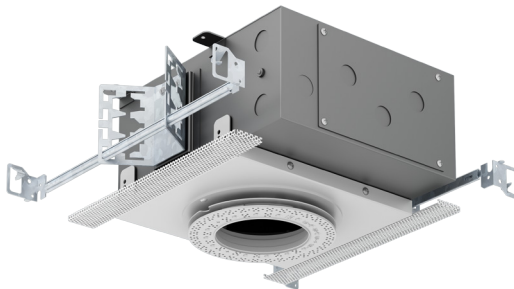

* Consult factory for IC maximum wattage

ADJUSTABLE SQUARE COLLAR

Recessed housings with square trims can sometimes be prone to sloppy installs which leave the square fixture not necessarily square with the rest of the environment. We have engineered a solution for this problem by making the collars on our square housings rotatable up to 45° in either direction, ensuring a perfectly square trim installation every time - even if the housing is not.

TRIMLESS INSTALLATION

The trimless housing option includes all of the features of the trimmed version with an added perforated mesh plate to allow the ceiling compound to be applied right to the edge of the housing aperture. VF100 trimless fixtures fit within the collar of the housing aperture for a totally flush installation.

VFS-1AA-T

VF100 Square Trim
Mini Size Housing

VFS-1BA-T

VF100 Square Trim
Small Size Housing

VFS-1AR-T

VF100 Square Trim
Remodel Housing

ROUND WALL WASH TRIMLESS

- 4.00" round die-cast wall wash trimless fixture
- 1.75" regress for greater cut-off
- Linear spread glass lens
- Ball catch retainer for easy trim insertion and removal
- Safety cable included
- Shower version available
- Powder coat finish
- Special finishes available

VFR-1AA-S

VF100 Round Trimless
Mini Size Housing

VFR-1BA-S

VF100 Round Trimless
Small Size Housing

VFR-1AR-S

VF100 Round Trimless
Remodel Housing

ROUND WALL WASH TRIMMED

- 4.50" round die-cast wall wash trim fixture
- 1.75" regress for greater cut-off
- Linear spread glass lens
- Ball catch retainer for easy trim insertion and removal
- Safety cable included
- Shower version available
- Powder coat finish
- Special finishes available