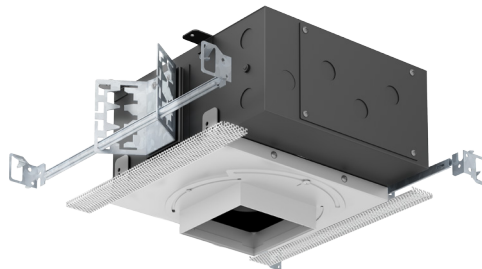

VFS-1BA-T

VF100 Square Trim
Small Size Housing