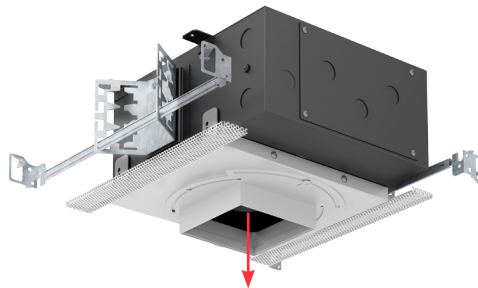

HVS-1BA-T-FD

VF150 Square Trim
Small Size Housing
Fixed Downlight