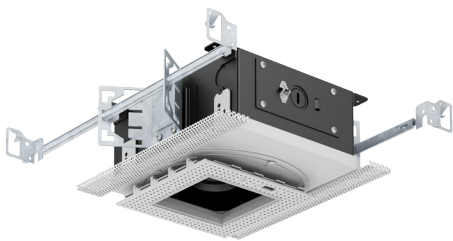

HVS-1AA-S-FD

VF150 Square Trimless
Mini Size Housing
Fixed Downlight