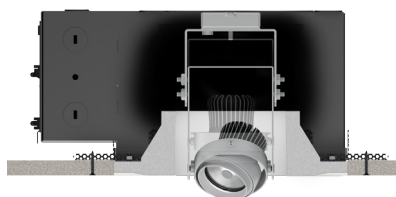

Lower Yoke Position