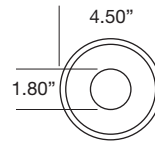

8601
SMALL APERTURE
4.5" TRIMMED
LED / MR16 / CMHMR16

Cat. #	Description	Finish
8601	Round Beveled Trim Insert Small Aperture	MB - Matte Black MW - Matte White XX - Custom Color

Available LED Sources				
11L 11W (825lm Bridgelux)	80 80CRI min	27 2700K	N Narrow 16° M Medium 28° W Wide 42°	
16L 16W (1100lm Bridgelux)	90 90CRI min	30 3000K		
	97 97CRI typ	35 3500K (97CRI n/a) 40 4000K (97CRI n/a)		
09C 9W (900lm Cree)	80 80CRI min	27 2700K	N Narrow 16° M Medium 28° W Wide 42°	
14C 14W (1200lm Cree)	95 95CRI typ	30 3000K		
20C 20W (1600lm Cree)		35 3500K 40 4000K		
28C 28W (2200lm Cree)				
11A 11W (660lm Bridgelux Class A - Special White)	93 93CRI typ	30 3000K	N Narrow 16° M Medium 28° W Wide 42°	
16A 16W (860lm Bridgelux Class A - Special White)		35 3500K 40 4000K		
07S 7W (650lm Soraa 2" Light Engine)	80 80CRI min	27 2700K		N Narrow 9°
10S 10W (800lm Soraa 2" Light Engine)	95 95CRI typ	30 3000K		
18S 18W (1000lm Soraa 4" Light Engine)		40 4000K		
25S 25W (1400lm Soraa 4" Light Engine)				
14R 14W (600lm LumaDIM/LumaTUNE**)	90 90CRI min CT LumaTUNE	18 3000K-1800K LumaDIM (90CRI only)	M Medium 40° W Wide 60°	
20R 20W (900lm LumaDIM/LumaTUNE**)		16 4000K-1650K LumaTUNE (CT only)		
		27 6000K-2700K LumaTUNE (CT only)