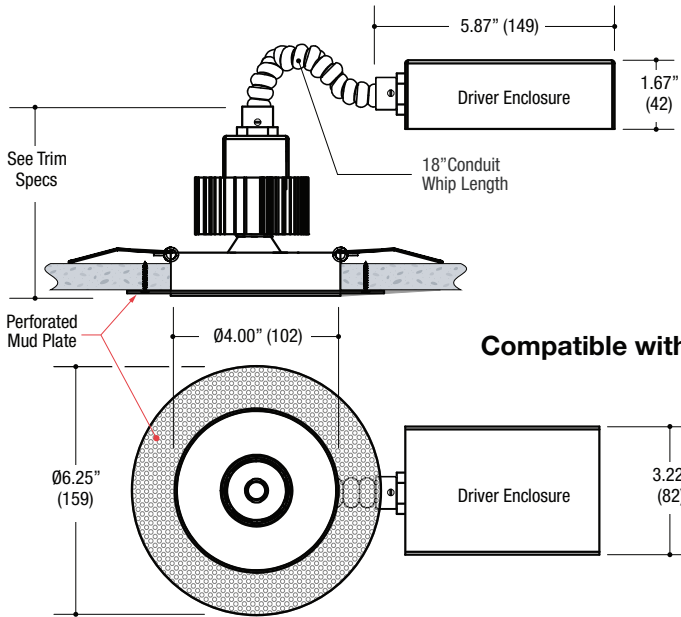

Compatible with round or square trims