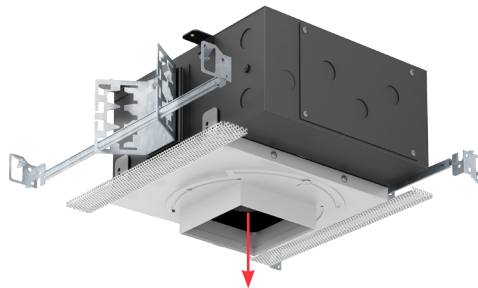

HVS-1BA-T-FD