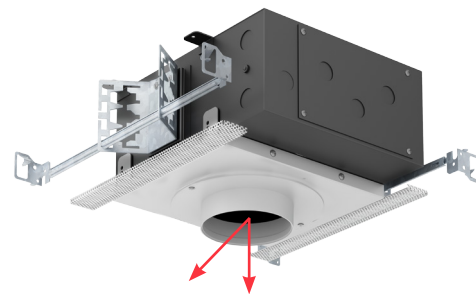

HVR-1AA-T-FD

VF150 Round Trim
Mini Size Housing
Fixed Downlight

HVR-1BA-T-FD

VF150 Round Trim
Small Size Housing
Fixed Downlight

HVR-1BA-T-AD

VF150 Round Trim
Small Size Housing
0° - 45° Adjustable Downlight

ROUND FLAT TRIMLESS

- Fixed or adjustable light output application
- 4.00" round die-cast aluminum
- 3.00" round large aperture
- Flush face
- Trimless insert
- Solite diffusion lens (Optional)
- Ball catch retainer for easy trim insertion and removal
- Safety cable included
- Shower version available
- Powder coat finish