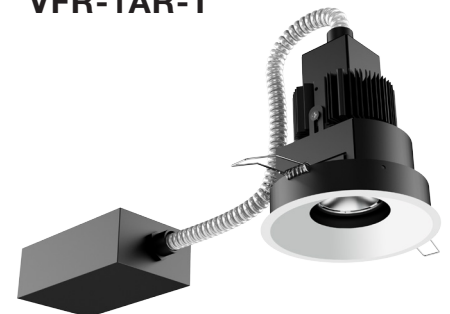

VFR-1AA-T

VF100 Round Trim
Mini Size Housing

VFR-1BA-T

VF100 Round Trim
Small Size Housing

VFR-1AR-T

VF100 Round Trim
Remodel Housing

SQUARE WALL WASH TRIMLESS

- 4.00" square die-cast wall wash trimless fixture
- 1.75" regress for greater cut-off
- Linear spread glass lens
- Ball catch retainer for easy trim insertion and removal
- Safety cable included
- Shower version available
- Powder coat finish
- Special finishes available