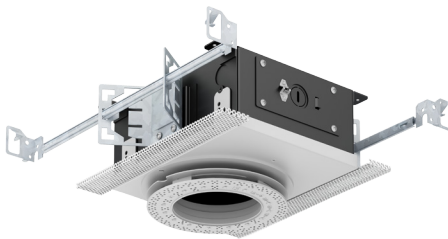

HVR-1AA-S-FD

VF150 Round Trimless
Mini Size Housing
Fixed Downlight