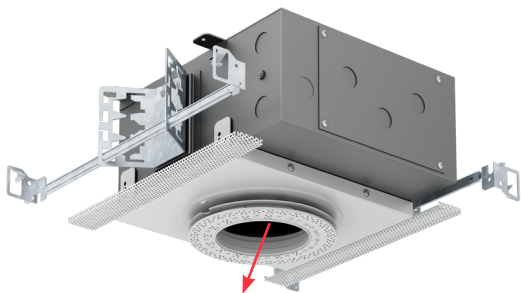

HVR-1BA-S-AD

VF150 Round Trimless
Small Size Housing
Adjustable