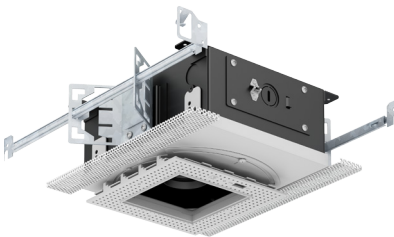

HVS-1AA-S-FD

VF150 Square Trimless
Mini Size Housing
Fixed Downlight