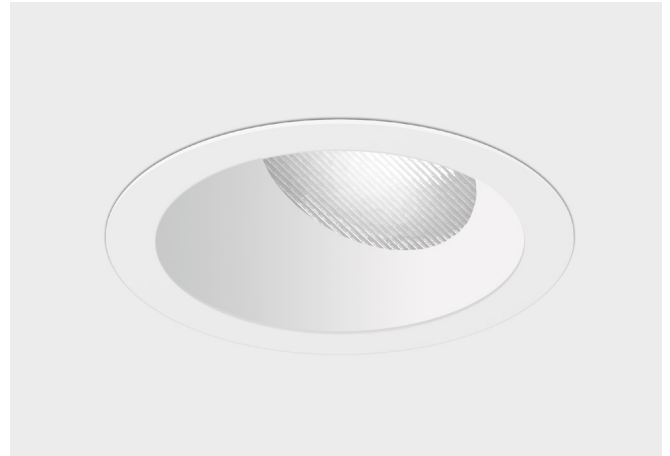

TRIMLESS INSTALLATION

The trimless housing option includes all of the features of the trimmed version with an added perforated mesh plate to allow the ceiling compound to be applied right to the edge of the housing aperture. VF100 trimless fixtures fit within the collar of the housing aperture for a totally flush installation.

ROUND BEVELED TRIMLESS

- 4.00" round beveled die-cast aluminum trimless fixture
- Fixed Downlight or 0°-45° Tilt / 360° Rotational Hot Aiming
- Small 1.80" round aperture
- Accepts up to 2 optical accessories, dependent on lamp
- Ball catch retainer for easy trim insertion and removal
- Safety cable included
- Shower version available
- Powder coat finish
- Special finishes available

VFR-1AA-S

VF100 Round Trimless
Mini Size Housing

VFR-1BA-S

VF100 Round Trimless
Small Size Housing

VFR-1AR-S

VF100 Round Trimless
Remodel Housing

ROUND WALL WASH TRIMMED

- 4.50" round die-cast wall wash trim fixture
- 1.75" regress for greater cut-off
- Linear spread glass lens
- Ball catch retainer for easy trim insertion and removal
- Safety cable included
- Shower version available
- Powder coat finish
- Special finishes available