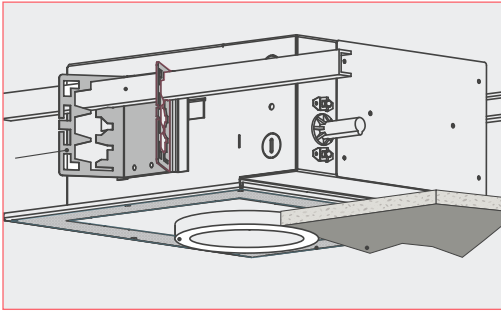

VF100 Installation

BUTTERFLY BRACKET MOUNTING