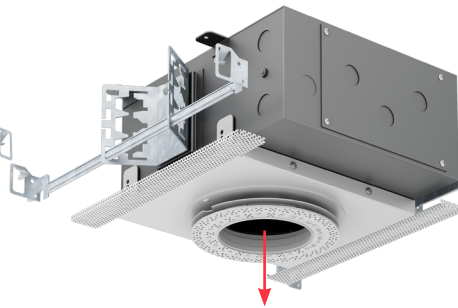

HVR-1BA-S-FD

VF150 Round Trimless
Small Size Housing
Fixed Downlight