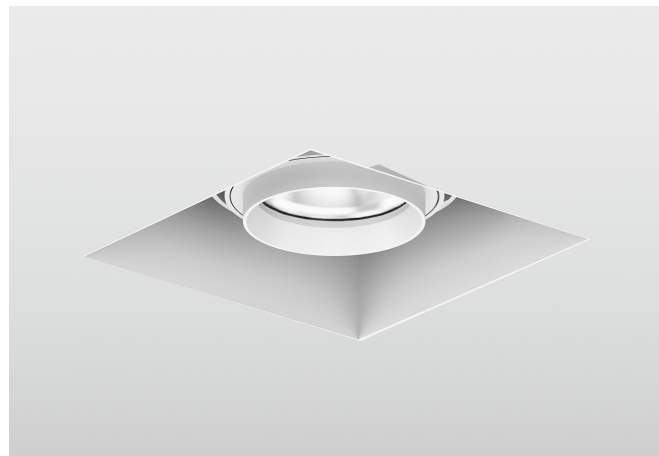

VF3S1BAS - FD

VF300 Square Trimless
Small Size Housing
0° Fixed Downlight

Fixed Position

Square Adjustable

- Adjustable trimless downlight with paintable plaster
- 2-Position Magnetic adjustable yoke mechanism for 1" regress
- Double gimbal lamp holder with 30° x 30° adjustability
- Suitable for drywall or other plaster-in ceiling types
- Deep 4.0" aperture throat
- Field-changeable LED module or 12V MR16
- Multiple LED module choices
- Power supply removable for maintenance through ceiling opening
- Air-tight, Type IC rated (25W max)