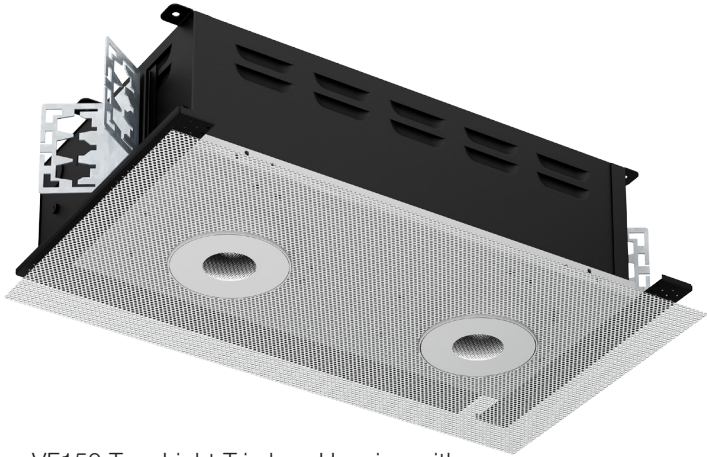

VF150 Two-Light Trimless Housing with Round Flat Adjustable Downlights

VF100 Three-Light "L" Trim Housing with Square Beveled Adjustable Downlights

VF100 Three-Light Trim Housing with Square Flat Adjustable Downlights