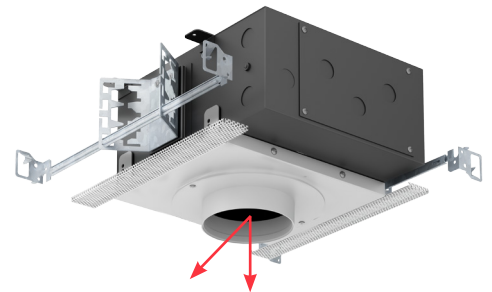

HVR-1BA-T-AD

VF150 Round Trim
Small Size Housing
0° - 45° Adjustable Downlight