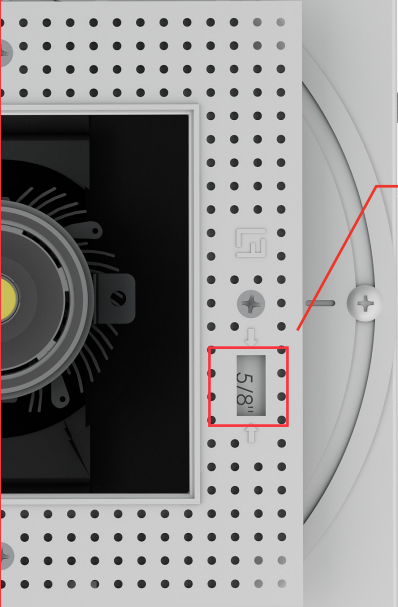

Round Trimless Shown

**CEILING THICKNESS INDICATORS
EMBOSED ON THE TRIMLESS
RING FACE**
1/2" 5/8" 3/4" 1"

VF100 TRIMLESS DETAIL

**Square Trimless
Shown**

**CEILING THICKNESS INDICATORS ON EACH
SIDE OF SQUARE TRIMLESS RING**
1/2" 5/8" 3/4" 1"