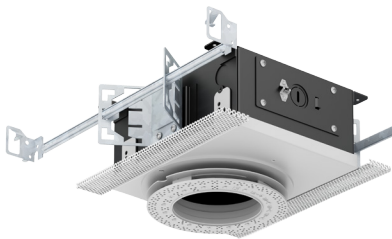

HVR-1AA-S-FD

VF150 Round Trimless
Mini Size Housing
Fixed Downlight