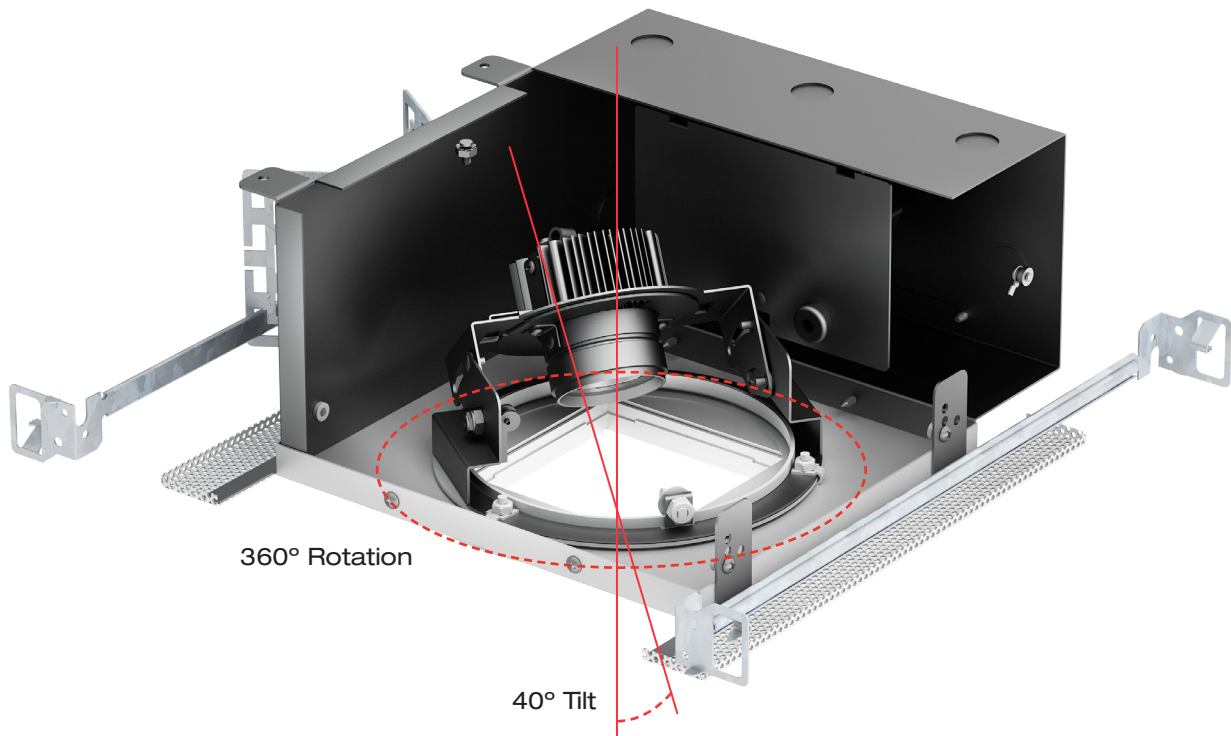

ADJUSTABLE HOUSING

360° Rotation

40° Tilt

Integral power supply and wiring compartment rated for through-branch wiring