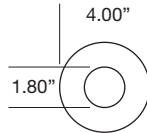

Cat#	LED Ordering Info				Finish	Options	
	LED Wattage / Type	CRI	Color	Beam			
9411 Round Beveled Trimless Fixed Position	11L 11W (825lm Bridgelux)	80 80CRI min	27 2700K	N Narrow 16°	MB Matte Black MW Matte White SS Silver XX Custom	SHCL Clear lens Shower rated SHDL Diffusion lens Shower rated CL Clear lens DL Diffusion lens	
	16L 16W (1100lm Bridgelux)	90 90CRI min 97 97CRI typ	30 3000K 35 3500K (97CRI n/a) 40 4000K (97CRI n/a)	M Medium 28° W Wide 42°			
	9421 Round Beveled Trimless Adjustable	09C 9W (900lm Cree)	80 80CRI min	27 2700K			N Narrow 16°
	14C 14W (1200lm Cree)	95 95CRI typ	30 3000K	M Medium 28°			
	20C 20W (1600lm Cree)		35 3500K 40 4000K	W Wide 42°			
	11A 11W (660lm Bridgelux Class A - Special White)	93 93CRI typ	30 3000K 35 3500K 40 4000K	N Narrow 16° M Medium 28° W Wide 42°			
	16A 16W (860lm Bridgelux Class A - Special White)						

MR16 / CMHMR16 Available Sources	
Lamp Wattage	Source
015 15 Watts	MR16X MR16 LED Retrofit MR16X MR16 Halogen
020 20 Watts	
037 37 Watts	
050 50 Watts	
020 20 Watts	CM16X MR16 Metal Halide
039 39 Watts