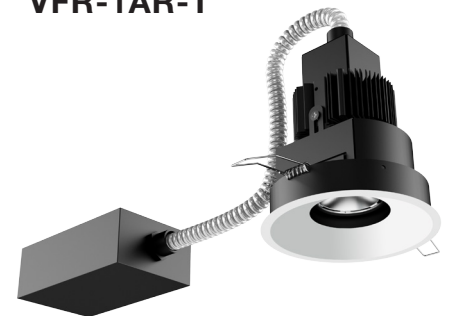

VFR-1AA-T

VF100 Round Trim
Mini Size Housing

VFR-1BA-T

VF100 Round Trim
Small Size Housing

VFR-1AR-T

VF100 Round Trim
Remodel Housing

SQUARE BEVELED TRIMLESS

- 4.00" square beveled die-cast aluminum trimless fixture
- Fixed Downlight or 0°-45° Tilt / 360° Rotational Hot Aiming
- Small 1.80" square aperture
- Accepts up to 2 optical accessories, dependent on lamp
- Ball catch retainer for easy trim insertion and removal
- Safety cable included
- Shower version available
- Powder coat finish
- Special finishes available