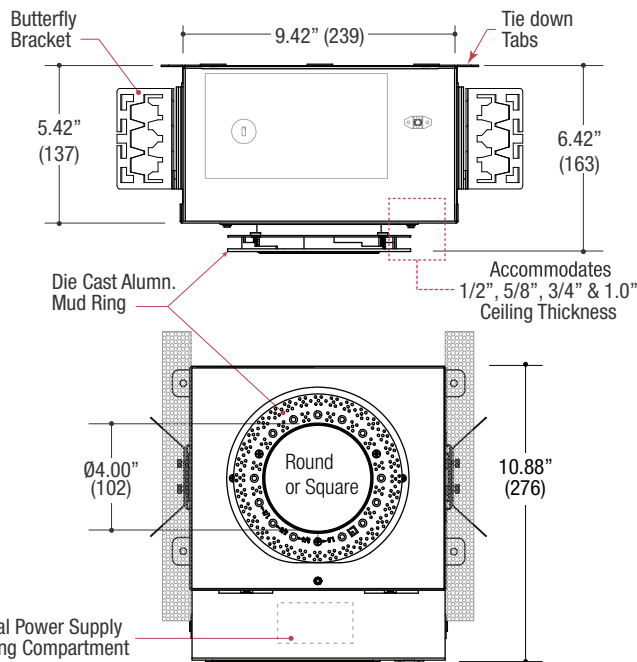

Housing	Lamp Quantity	Housing Size	Housing Type	Trim Type	* LED Ordering Info				
					LED Wattage	Power Supply	Lamp Mechanism	Voltage	Options
HVR Round Housing	1 1 - Light	B Small	A Air-Tight NC	S Trimless	11L 11W (825lm Bridgelux)	LD LED Driver	AD Adjustable	1 120 U 120-277	IC Insulated Ceiling 20W Max
				T Trimmed	16L 16W (1100lm Bridgelux) 09C 9W (900lm Cree) 14C 14W (1200lm Cree) 20C 20W (1600lm Cree) 28C 28W (2200lm Cree) 11A 11W (660lm Bridgelux Class A - Special White) 16A 16W (860lm Bridgelux Class A - Special White) 07S 7W (650lm Soraa Light Engine) 10S 10W (800lm Soraa Light Engine) 18S 18W (1000lm Soraa Light Engine) 25S 25W (1400lm Soraa Light Engine)	D1 LED Phase Dimming Driver (120V only) D2 0-10 Dimming Driver D3 Lutron Hi-lume 1% Forward Phase Dimming Driver (120V only)** D4 Lutron Hi-lume 1% Eco-system or 3-Wire Dimming Driver** D5 Lutron Eco-5% Eco-System Dimming Driver**	FD Fixed		
HVS Square Housing					14R 14W (600lm LumaDIM/LumaTUNE)** 20R 20W (900lm LumaDIM/LumaTUNE)**	W2 0-10V Dimmable** W4 Lutron Eco-system Dimmable** W8 DALI Control** W9 DMX Control**			

* Consult spec sheets for CRI, Color Temp, & Beam specs

MR16 / CMHMR16 Ordering Info		
Lamp Wattage	Source	Power Supply
015 15 Watts	MR16X MR16 LED Retrofit	ET Elec Xfmr
020 20 Watts	MR16X MR16 Halogen	MT Mag Xfmr
037 37 Watts		TT Toroid Xfmr
050 50 Watts		
020 20 Watts	CM16X MR16 Metal Halide	EB Elec MH Ballast
039 39 Watts