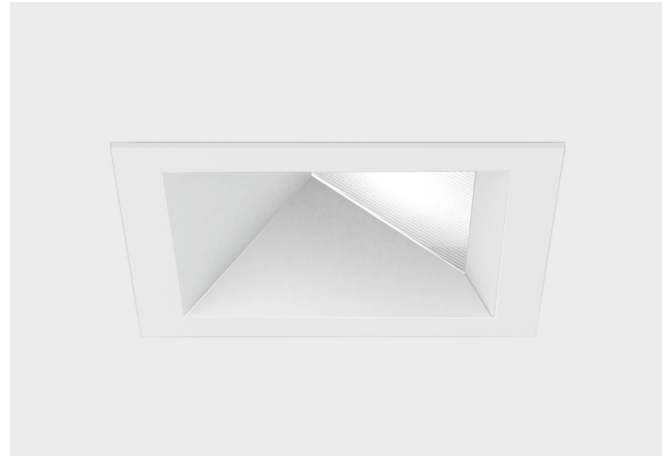

VFS-1AA-S

VF100 Square Trimless
Mini Size Housing

VFS-1BA-S

VF100 Square Trimless
Small Size Housing

VFS-1AR-S

VF100 Square Trimless
Remodel Housing

SQUARE WALL WASH TRIMMED

- 4.50" square die-cast wall wash trim fixture
- 1.75" regress for greater cut-off
- Linear spread glass lens
- Ball catch retainer for easy trim insertion and removal
- Safety cable included
- Shower version available
- Powder coat finish
- Special finishes available