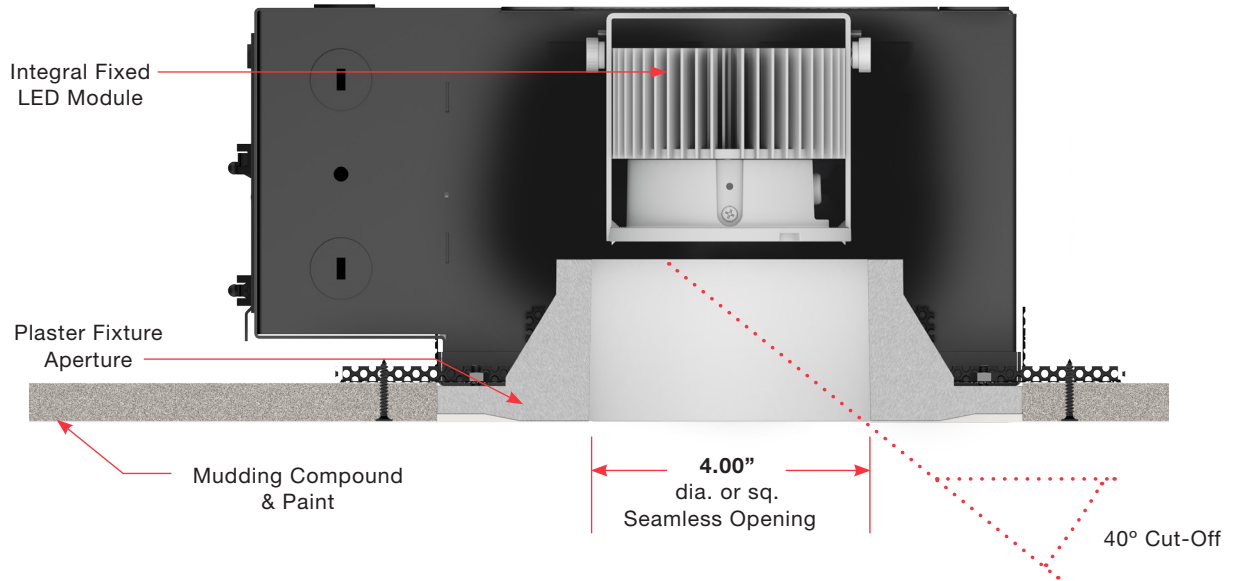

Round Fixed

Square Fixed

Round Adjustable

Square Adjustable

VF300 Fixed Position Integral LED Fixture

VF300 Adjustable Double Gimbal for LED or MR16

Round Fixed

- Fixed trimless downlight with paintable plaster
- Suitable for drywall or other plaster-in ceiling types
- Deep 4.0" aperture throat with 40° cut-off
- Field-changeable LED module
- LED with optional 2700K - 1800K sunset dimming
- Cree LMH2 High CRI Module, Wide beam, w/white finish cover
- Ø2.38" integral white lens module
- Power supply removable for maintenance through ceiling opening
- Air-tight, Type IC rated (25W max)