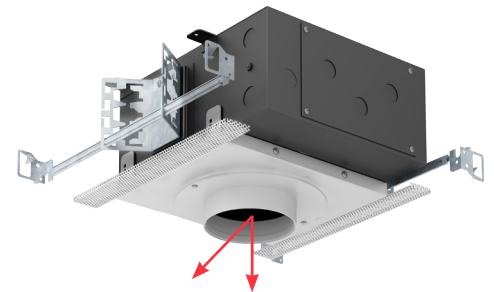

HVR-1AA-T-FD

VF150 Round Trim
Mini Size Housing
Fixed Downlight

HVR-1BA-T-FD

VF150 Round Trim
Small Size Housing
Fixed Downlight

HVR-1BA-T-AD

VF150 Round Trim
Small Size Housing
0° - 45° Adjustable Downlight

SQUARE BEVELED TRIMLESS

- Fixed or adjustable light output application
- 4.00" square die-cast aluminum
- 3.00" square large aperture
- 0.75" bevel regress
- Trimless insert
- Solite diffusion lens (Optional)
- Ball catch retainer for easy trim insertion and removal
- Safety cable included
- Shower version available
- Powder coat finish