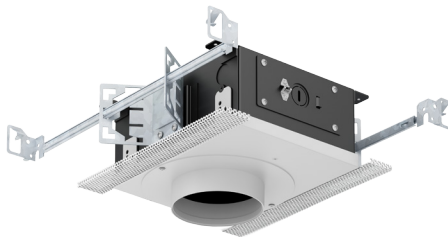

VFR-1AA-T

VF100 Round Trim
Mini Size Housing