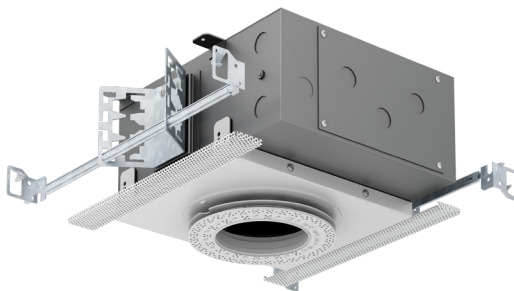

VF150

Conceived as a companion to the VF100 line, the VF150 offers a final installed look that is identical to VF100. The similarities end there. We moved the light source and aiming mechanisms from the trim to the housing. This allows us to be able to offer a wider range of LED sources as well as halogen and ceramic metal halide.

VF300

Our new VF300 series is a different animal all together. This product incorporates a trim aperture made of plaster. This offers the cleanest possible trimless installation with an undetectable transition to the ceiling. With a deep throat and 4” opening the VF300 offers excellent cut-off. VF300 is available with a fixed downlight or with a new adjustable gimbal that attached to the housing via rare earth magnet. This feature offers a two-position vertical positioning of the lamp as well as easy removal for relamping and maintenance.

VFS-1AA-T

VF100 Square Trim
Mini Size Housing

VFS-1BA-T

VF100 Square Trim
Small Size Housing

VFS-1AR-T

VF100 Square Trim
Remodel Housing

ROUND FLAT TRIMLESS

- 4.00" round flat die-cast aluminum trimless fixture
- Fixed Downlight or 0°-45° Tilt / 360° Rotational Hot Aiming
- Small 1.80" round aperture
- Accepts up to 2 optical accessories, dependent on lamp
- Ball catch retainer for easy trim insertion and removal
- Safety cable included
- Shower version available
- Powder coat finish
- Special finishes available

VFR-1AA-S

VF100 Round Trimless
Mini Size Housing

VFR-1BA-S

VF100 Round Trimless
Small Size Housing

VFR-1AR-S

VF100 Round Trimless
Remodel Housing

ROUND FLAT TRIMMED

- 4.50" round flat die-cast aluminum trim fixture
- Fixed Downlight or 0°-45° Tilt / 360° Rotational Hot Aiming
- Small 1.80" round aperture
- Accepts up to 2 optical accessories, dependent on lamp
- Ball catch retainer for easy trim insertion and removal
- Safety cable included
- Shower version available
- Powder coat finish
- Special finishes available