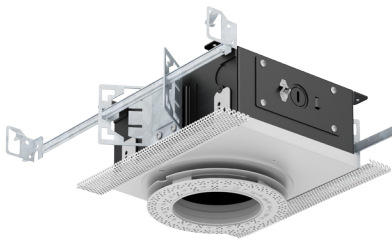

HVR-1AA-S-FD

VF150 Round Trimless
Mini Size Housing
Fixed Downlight