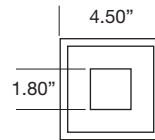

SQUARE BEVELED TRIMMED

- 4.50" square beveled die-cast aluminum trim fixture
- Fixed Downlight or 0°-45° Tilt / 360° Rotational Hot Aiming
- Small 1.80" square aperture
- Accepts up to 2 optical accessories, dependent on lamp
- Solite diffusion lens (Optional)
- Ball catch retainer for easy trim insertion and removal
- Safety cable included
- Shower version available
- Powder coat finish