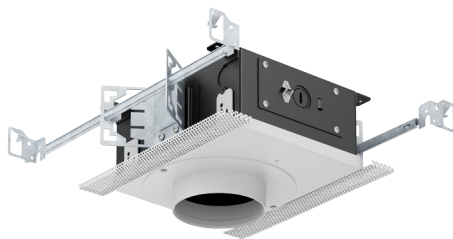

Available MR16 / CMHMR16 Sources	
Lamp Wattage	Source
015 15 Watts	MR16X MR16 LED Retrofit MR16X MR16 Halogen
020 20 Watts	
037 37 Watts	
050 50 Watts	
020 20 Watts	CM16X MR16 Metal Halide
039 39 Watts	

8601
SMALL APERTURE
4.5" TRIMMED
LED / MR16 / CMHMR16

Cat. #	Description	Finish
8601	Round Beveled Trim Insert Small Aperture	MB - Matte Black MW - Matte White XX - Custom Color

Available LED Sources				
11L 11W (825lm Bridgelux)	80 80CRI min	27 2700K	N Narrow 16° M Medium 28° W Wide 42°	
16L 16W (1100lm Bridgelux)	90 90CRI min	30 3000K		
	97 97CRI typ	35 3500K (97CRI n/a) 40 4000K (97CRI n/a)		
09C 9W (900lm Cree)	80 80CRI min	27 2700K	N Narrow 16° M Medium 28° W Wide 42°	
14C 14W (1200lm Cree)	95 95CRI typ	30 3000K		
20C 20W (1600lm Cree)		35 3500K 40 4000K		
28C 28W (2200lm Cree)				
11A 11W (660lm Bridgelux Class A - Special White)	93 93CRI typ	30 3000K	N Narrow 16° M Medium 28° W Wide 42°	
16A 16W (860lm Bridgelux Class A - Special White)		35 3500K 40 4000K		
07S 7W (650lm Soraa 2" Light Engine)	80 80CRI min	27 2700K		N Narrow 9°
10S 10W (800lm Soraa 2" Light Engine)	95 95CRI typ	30 3000K		
18S 18W (1000lm Soraa 4" Light Engine)		40 4000K		
25S 25W (1400lm Soraa 4" Light Engine)				
14R 14W (600lm LumaDIM/LumaTUNE**)	90 90CRI min CT LumaTUNE	18 3000K-1800K LumaDIM (90CRI only)	M Medium 40° W Wide 60°	
20R 20W (900lm LumaDIM/LumaTUNE**)		16 4000K-1650K LumaTUNE (CT only)		
		27 6000K-2700K LumaTUNE (CT only)		

HVR-1AA-T-FD

VF150 Round Trim
Mini Size Housing
Fixed Downlight