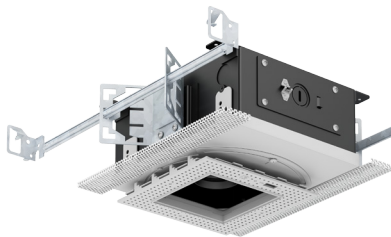

HVS-1AA-S-FD

HVS-1BA-S-FD

HVS-1BA-S-AD

VF150 Square Trimless
Mini Size Housing
Fixed Downlight