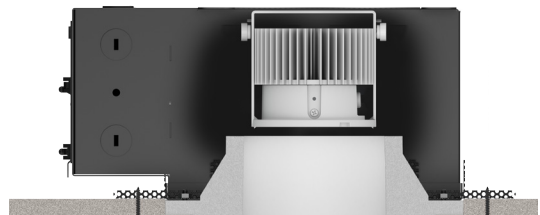

VF3S1BAS - FD

VF300 Square Trimless
Small Size Housing
0° Fixed Downlight

Fixed Position

Square Adjustable

- Adjustable trimless downlight with paintable plaster
- 2-Position Magnetic adjustable yoke mechanism for 1" regress
- Double gimbal lamp holder with 30° x 30° adjustability
- Suitable for drywall or other plaster-in ceiling types
- Deep 4.0" aperture throat
- Field-changeable LED module or 12V MR16
- Multiple LED module choices
- Power supply removable for maintenance through ceiling opening
- Air-tight, Type IC rated (25W max)