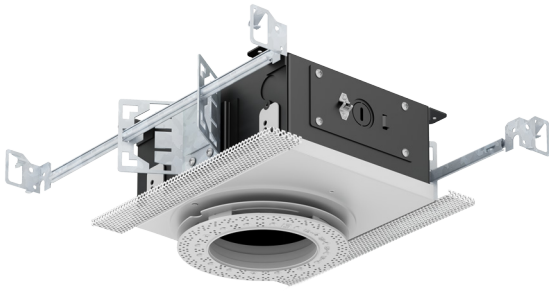

VF150 Mini Housings

TRIMLESS