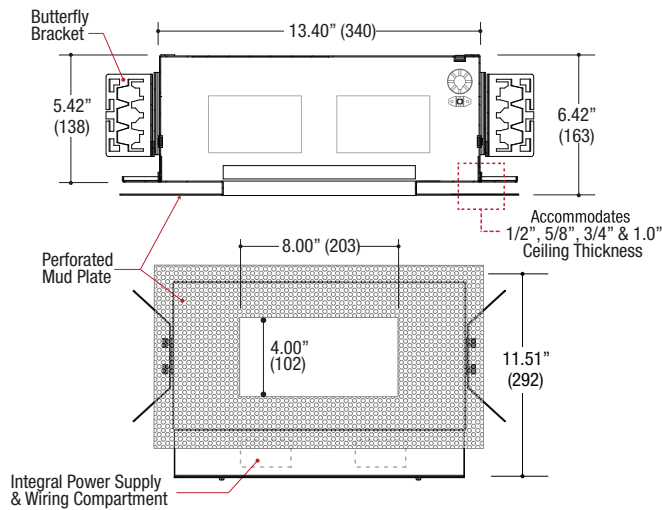

TRIMLESS

The VF100 Series small housing is also available in a two-light version. This is the same as our standard small housing except with a rectangular opening to accept two of our square trimless inserts. This opens up new possibilities for the designer to integrate multi-lamp functionality while keeping a consistent look and feel with the rest of the VF100 family of downlights and wall washers. Any two of the trims shown here may be combined in one housing.

Housing	Lamp Qty	Housing Size	Housing Type	Trim Type	LED Ordering Info		Voltage	Options	
VFS Square Housing	2 2 - Light	B Small	A Air-Tight NC	S Trimless	LED Wattage 11L 11W (825lm Bridgelux) 16L 16W (1100lm Bridgelux) 09C 9W (900lm Cree) 14C 14W (1200lm Cree) 20C 20W (1600lm Cree) 11A 11W (660lm Bridgelux Class A - Special White) 16A 16W (860lm Bridgelux Class A - Special White)	Power Supply LD LED Driver D1 LED Phase Dimming Driver (120V only) D2 0-10 Dimming Driver D3 Lutron Hi-lume 1% Forward Phase Dimming Driver (120V only) D4 Lutron Hi-lume 1% Eco-system or 3-Wire Dimming Driver D5 Lutron Eco-5% Eco-System Dimming Driver	1 120 U 120-277	IC Insulated Ceiling 22W Max	
					MR16 / CMHMR16 Ordering Info				
					Lamp Wattage 015 15 Watts 020 20 Watts 037 37 Watts 050 50 Watts 020 20 Watts 039 39 Watts	Source MR16X MR16 LED Retrofit MR16X MR16 Halogen CM16X MR16 Metal Halide	Power Supply ET Elec Xfmr MT Mag Xfmr TT Toroid Xfmr EB Elec MH Ballast