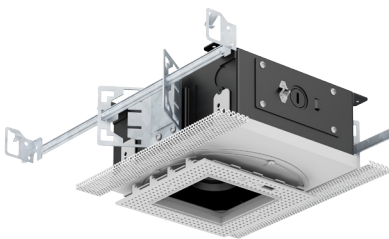

HVS-1AA-S-FD

HVS-1BA-S-FD

HVS-1BA-S-AD

VF150 Square Trimless
Mini Size Housing
Fixed Downlight