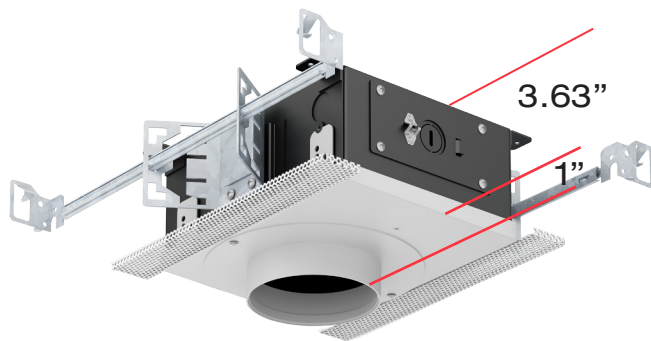

NEW CONSTRUCTION HOUSINGS - AIR-TIGHT / IC / TITLE 24

MINI HOUSING

- Shallow 3.63" height
- IC* / Air-Tight Rating
- California Title 24 compliant
- Round or square versions
- Trim or trimless
- Trimless with auto-adjusting mudding flange
- Integral power supply
- Butterfly brackets and hanger bars supplied

* Consult factory for IC maximum wattage