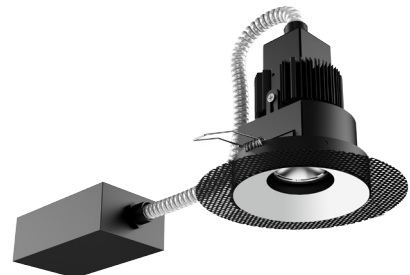

VF100

Introduced as our first line of high-end downlighting, the VF100 offers a complete selection of fixture types including accent, wall wash, fixed downlights, and shower lights all in round or square 4” footprints. Available in hot aiming adjustment with center beam optics, the VF100 is “the standard” by which others are judged.

VF150

Conceived as a companion to the VF100 line, the VF150 offers a final installed look that is identical to VF100. The similarities end there. We moved the light source and aiming mechanisms from the trim to the housing. This allows us to be able to offer a wider range of LED sources as well as halogen and ceramic metal halide.

VF300

Our new VF300 series is a different animal all together. This product incorporates a trim aperture made of plaster. This offers the cleanest possible trimless installation with an undetectable transition to the ceiling. With a deep throat and 4” opening the VF300 offers excellent cut-off. VF300 is available with a fixed downlight or with a new adjustable gimbal that attached to the housing via rare earth magnet. This feature offers a two-position vertical positioning of the lamp as well as easy removal for relamping and maintenance.

VFR-1AA-S

VF100 Round Trimless
Mini Size Housing

VFR-1BA-S

VF100 Round Trimless
Small Size Housing

VFR-1AR-S

VF100 Round Trimless
Remodel Housing

ROUND FLAT TRIMMED

- 4.50" round flat die-cast aluminum trim fixture
- Fixed Downlight or 0°-45° Tilt / 360° Rotational Hot Aiming
- Small 1.80" round aperture
- Accepts up to 2 optical accessories, dependent on lamp
- Ball catch retainer for easy trim insertion and removal
- Safety cable included
- Shower version available
- Powder coat finish
- Special finishes available