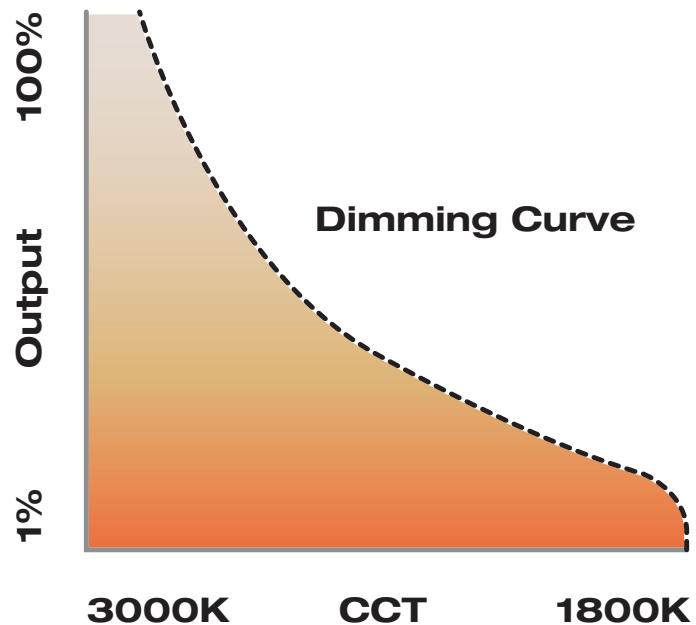

We now offer the ability to change the color temperature of the source as it is dimmed. The VF100 can warm from 3000K at full output to a cozy 1800K at low output allowing the same fixture to provide the ambiance of both halogen and candlelight.