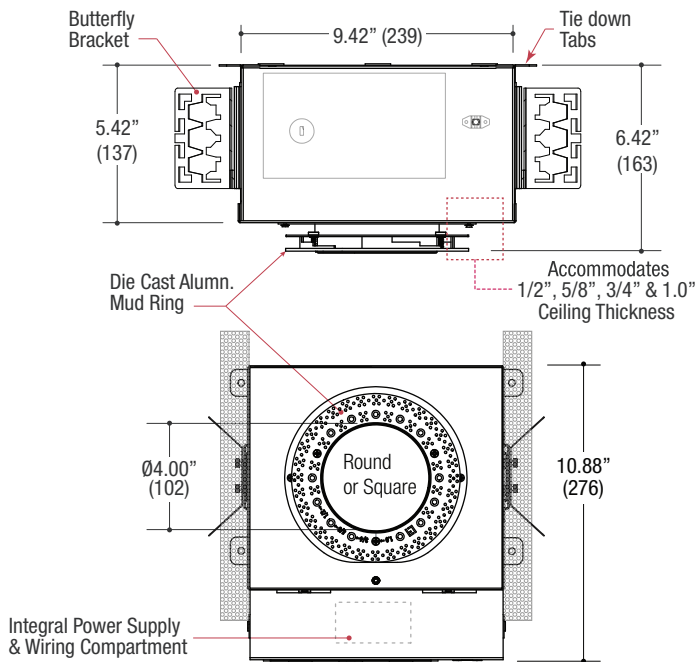

LED Ordering Info			
Housing	Lamp Quantity	Housing Size	Housing Type	Trim Type	LED Wattage	Power Supply	Voltage	Options	
VFR Round Housing	1 1 - Light	B Small	A Air-Tight NC	S Trimless T Trimmed	11L 11W (825lm Bridgelux) 16L 16W (1100lm Bridgelux) 09C 9W (900lm Cree) 14C 14W (1200lm Cree) 20C 20W (1600lm Cree) 11A 11W (660lm Bridgelux Class A - Special White) 16A 16W (860lm Bridgelux Class A - Special White)	LD LED Driver D1 LED Phase Dimming Driver (120V only) D2 0-10 Dimming Driver D3 Lutron Hi-lume 1% Forward Phase Dimming Driver (120V only)** D4 Lutron Hi-lume 1% Eco-system or 3-Wire Dimming Driver** D5 Lutron Eco-5% Eco-System Dimming Driver**	1 120 U 120-277	IC Insulated Ceiling 37W Max	

MR16 / CMHMR16 Ordering Info		
Lamp Wattage	Source	Power Supply
015 15 Watts	MR16X MR16 LED Retrofit MR16X MR16 Halogen	ET Elec Xfmr
020 20 Watts		MT Mag Xfmr
037 37 Watts		TT Toroid Xfmr
050 50 Watts		
020 20 Watts	CM16X MR16 Metal Halide	EB Elec MH Ballast
039 39 Watts