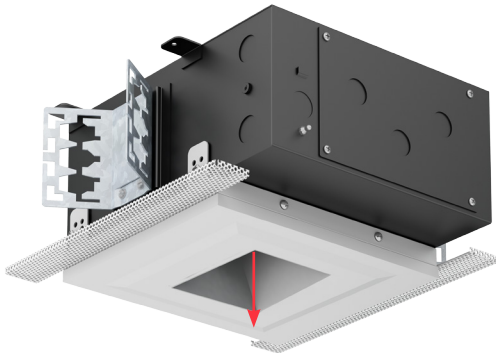

VF3S1BAS - FD

VF300 Square Trimless
Small Size Housing
0° Fixed Downlight