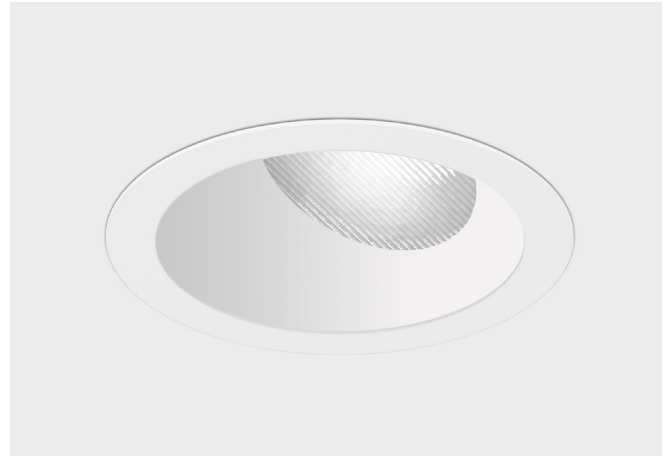

HVR-1BA-S-AD

VF150 Round Trimless
Small Size Housing
Adjustable

ROUND WALL WASH TRIMMED

- 4.50" round die-cast wall wash trim fixture
- 1.75" regress for greater cut-off
- Linear spread glass lens
- Ball catch retainer for easy trim insertion and removal
- Safety cable included
- Shower version available
- Powder coat finish