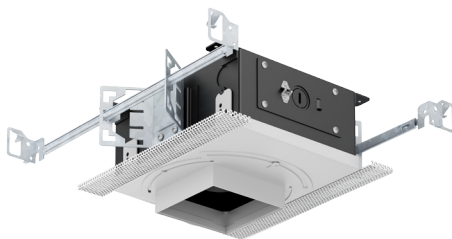

HVS-1AA-T-FD

VF150 Square Trim
Mini Size Housing
Fixed Downlight