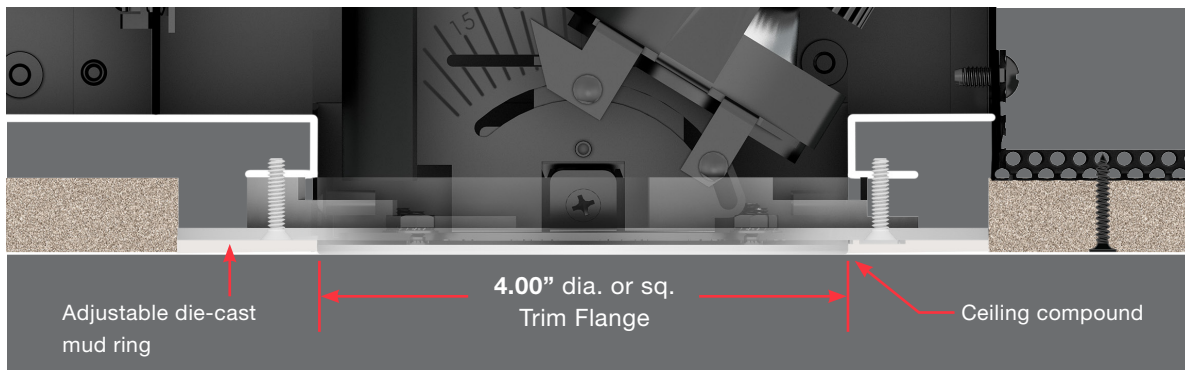

* Consult factory for IC maximum wattage

ADJUSTABLE SQUARE COLLAR

Recessed housings with square trims can sometimes be prone to sloppy installs which leave the square fixture not necessarily square with the rest of the environment. We have engineered a solution for this problem by making the collars on our square housings rotatable up to 45° in either direction, ensuring a perfectly square trim installation every time - even if the housing is not.

TWO METHODS OF INSTALLATION

Both Small and Mini VF100 housings are available in versions to accommodate trimmed or trimless fixtures.

TRIMMED INSTALLATION

For use with VF100 fixtures with 4.50" trim flange. This housing option includes an adjustable outer plaster frame made of perforated steel. This outer frame has adjustable attachment slots to accommodate ceiling thicknesses of 1/2", 5/8", 3/4" and 1". The perforated metal may be screwed into through the ceiling to further stabilize the installation.

TRIMLESS INSTALLATION

The trimless housing option includes all of the features of the trimmed version with an added perforated mesh plate to allow the ceiling compound to be applied right to the edge of the housing aperture. VF100 trimless fixtures fit within the collar of the housing aperture for a totally flush installation.