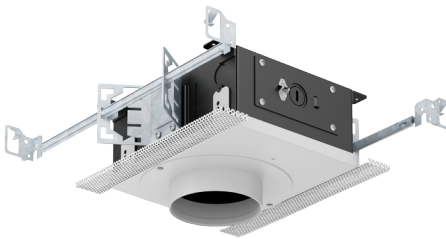

VFR-1AA-T

VF100 Round Trim
Mini Size Housing