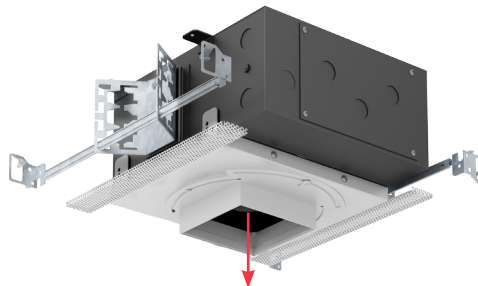

HVS-1BA-T-FD

VF150 Square Trim
Small Size Housing
Fixed Downlight