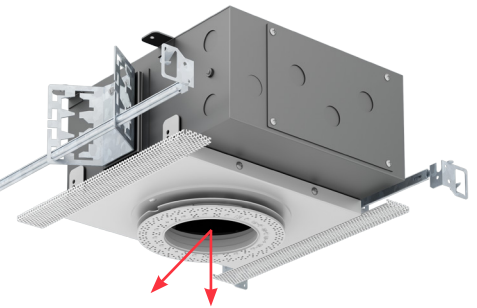

HVR-1AA-S-FD

VF150 Round Trimless
Mini Size Housing
Fixed Downlight

HVR-1BA-S-FD

VF150 Round Trimless
Small Size Housing
Fixed Downlight

HVR-1BA-S-AD

VF150 Round Trimless
Small Size Housing
0° - 45° Adjustable Downlight

ROUND FLAT TRIMMED

- Fixed or adjustable light output application
- 4.50" round die-cast aluminum
- 3.00" round large aperture
- Flush face
- Trimmed insert
- Solite diffusion lens (Optional)
- Ball catch retainer for easy trim insertion and removal
- Safety cable included
- Shower version available
- Powder coat finish