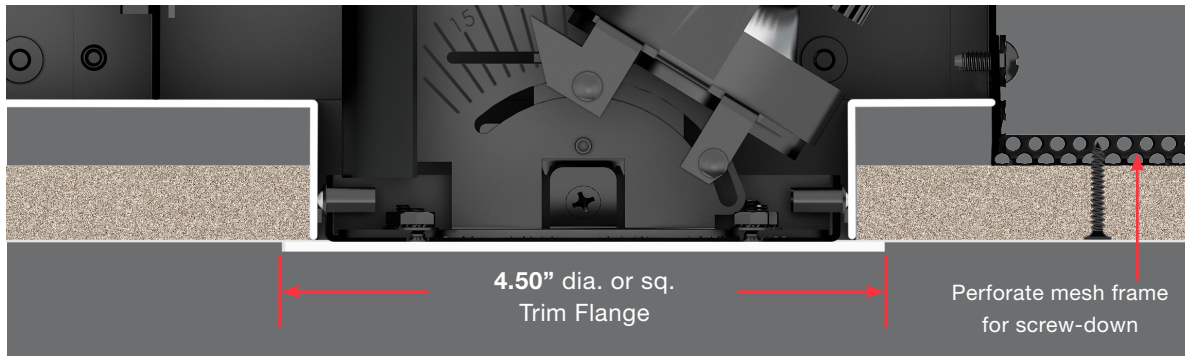

* Consult factory for IC maximum wattage

ADJUSTABLE SQUARE COLLAR

Recessed housings with square trims can sometimes be prone to sloppy installs which leave the square fixture not necessarily square with the rest of the environment. We have engineered a solution for this problem by making the collars on our square housings rotatable up to 45° in either direction, ensuring a perfectly square trim installation every time - even if the housing is not.

TWO METHODS OF INSTALLATION

Both Small and Mini VF100 housings are available in versions to accommodate trimmed or trimless fixtures.

TRIMMED INSTALLATION

For use with VF100 fixtures with 4.50" trim flange. This housing option includes an adjustable outer plaster frame made of perforated steel. This outer frame has adjustable attachment slots to accommodate ceiling thicknesses of 1/2", 5/8", 3/4" and 1". The perforated metal may be screwed into through the ceiling to further stabilize the installation.

TRIMLESS INSTALLATION

The trimless housing option includes all of the features of the trimmed version with an added perforated mesh plate to allow the ceiling compound to be applied right to the edge of the housing aperture. VF100 trimless fixtures fit within the collar of the housing aperture for a totally flush installation.