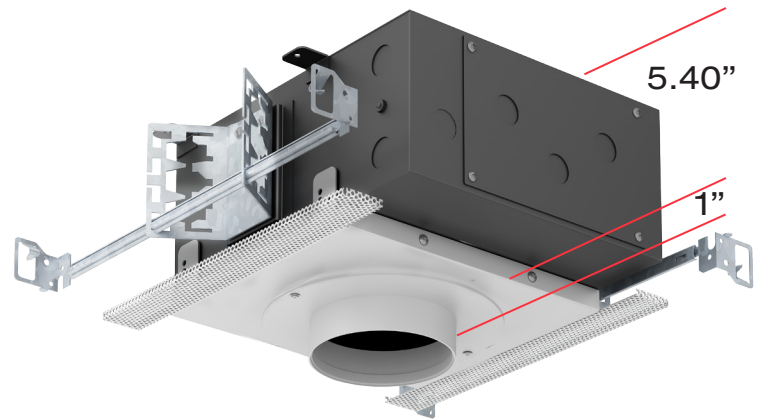

SMALL HOUSING

- IC* / Air-Tight Rating
- California Title 24 compliant
- Round or square versions
- Trim or trimless
- Trimless with auto-adjusting mudding flange
- Integral power supply
- Butterfly brackets and hanger bars supplied
- CEC Listed

* Consult factory for IC maximum wattage