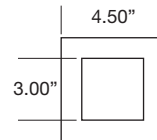

SQUARE FLAT TRIMMED

- Fixed or adjustable light output application
- 4.50" square die-cast aluminum
- 3.00" square large aperture
- Flush face
- Trimmed insert
- Solite diffusion lens (Optional)
- Ball catch retainer for easy trim insertion and removal
- Safety cable included
- Shower version available
- Powder coat finish