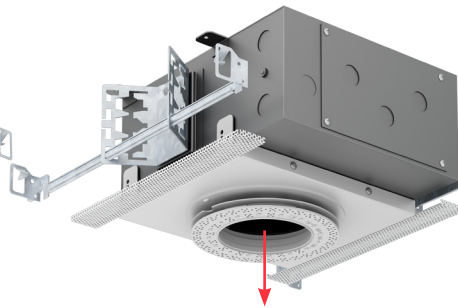

HVR-1BA-S-FD

VF150 Round Trimless
Small Size Housing
Fixed Downlight