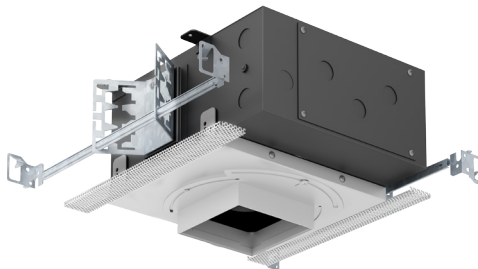

VFS-1BA-T

VF100 Square Trim
Small Size Housing