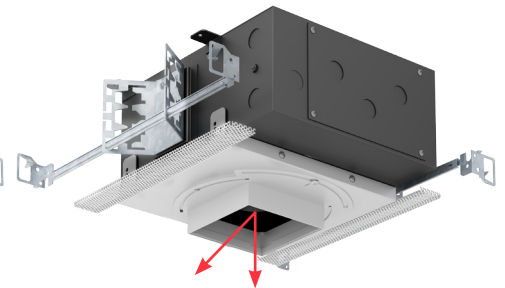

HVS-1AA-T-FD

VF150 Square Trim
Mini Size Housing
Fixed Downlight

HVS-1BA-T-FD

VF150 Square Trim
Small Size Housing
Fixed Downlight

HVS-1BA-T-AD

VF150 Square Trim
Small Size Housing
0° - 45° Adjustable Downlight

ROUND BEVELED TRIMLESS

- 4.00" round beveled die-cast aluminum trimless fixture
- Fixed Downlight or 0°-45° Tilt / 360° Rotational Hot Aiming
- Small 1.80" round aperture
- Accepts up to 2 optical accessories, dependent on lamp
- Solite diffusion lens (Optional)
- Ball catch retainer for easy trim insertion and removal
- Safety cable included
- Shower version available
- Powder coat finish