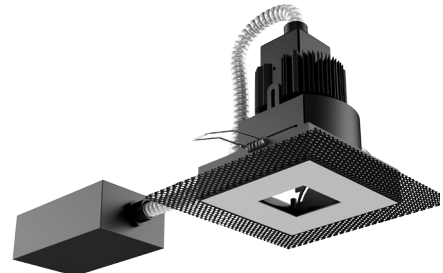

* Consult factory for IC maximum wattage

ADJUSTABLE SQUARE COLLAR

Recessed housings with square trims can sometimes be prone to sloppy installs which leave the square fixture not necessarily square with the rest of the environment. We have engineered a solution for this problem by making the collars on our square housings rotatable up to 45° in either direction, ensuring a perfectly square trim installation every time - even if the housing is not.

TRIMLESS INSTALLATION

The trimless housing option includes all of the features of the trimmed version with an added perforated mesh plate to allow the ceiling compound to be applied right to the edge of the housing aperture. VF100 trimless fixtures fit within the collar of the housing aperture for a totally flush installation.

VFS-1AA-S

VF100 Square Trimless
Mini Size Housing

VFS-1BA-S

VF100 Square Trimless
Small Size Housing

VFS-1AR-S

VF100 Square Trimless
Remodel Housing

SQUARE FLAT TRIMMED

- 4.50" square flat die-cast aluminum trim fixture
- Fixed Downlight or 0°-45° Tilt / 360° Rotational Hot Aiming
- Small 1.80" square aperture
- Accepts up to 2 optical accessories, dependent on lamp
- Ball catch retainer for easy trim insertion and removal
- Safety cable included
- Shower version available
- Powder coat finish
- Special finishes available