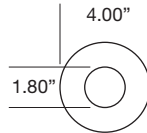

LED / MR16 / CMHMR16