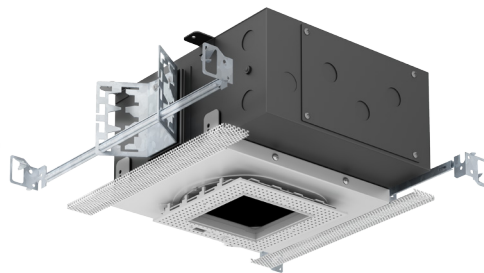

VF150

Conceived as a companion to the VF100 line, the VF150 offers a final installed look that is identical to VF100. The similarities end there. We moved the light source and aiming mechanisms from the trim to the housing. This allows us to be able to offer a wider range of LED sources as well as halogen and ceramic metal halide.

VF300

Our new VF300 series is a different animal all together. This product incorporates a trim aperture made of plaster. This offers the cleanest possible trimless installation with an undetectable transition to the ceiling. With a deep throat and 4” opening the VF300 offers excellent cut-off. VF300 is available with a fixed downlight or with a new adjustable gimbal that attached to the housing via rare earth magnet. This feature offers a two-position vertical positioning of the lamp as well as easy removal for relamping and maintenance.

VFR-1AA-T

VF100 Round Trim
Mini Size Housing

VFR-1BA-T

VF100 Round Trim
Small Size Housing

VFR-1AR-T

VF100 Round Trim
Remodel Housing

SQUARE FLAT TRIMLESS

- 4.00" square flat die-cast aluminum trimless fixture
- Fixed Downlight or 0°-45° Tilt / 360° Rotational Hot Aiming
- Small 1.80" square aperture
- Accepts up to 2 optical accessories, dependent on lamp
- Ball catch retainer for easy trim insertion and removal
- Safety cable included
- Shower version available
- Powder coat finish
- Special finishes available

VFS-1AA-S

VF100 Square Trimless
Mini Size Housing

VFS-1BA-S

VF100 Square Trimless
Small Size Housing

VFS-1AR-S

VF100 Square Trimless
Remodel Housing

SQUARE FLAT TRIMMED

- 4.50" square flat die-cast aluminum trim fixture
- Fixed Downlight or 0°-45° Tilt / 360° Rotational Hot Aiming
- Small 1.80" square aperture
- Accepts up to 2 optical accessories, dependent on lamp
- Ball catch retainer for easy trim insertion and removal
- Safety cable included
- Shower version available
- Powder coat finish
- Special finishes available