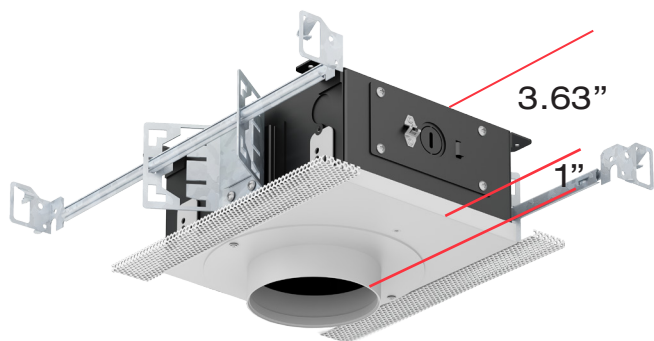

New Construction Housings - Air-Tight / IC / Title 24

MINI HOUSING

- Shallow 3.63" height
- IC* / Air-Tight Rating
- California Title 24 compliant
- Round or square versions
- Trim or trimless
- Trimless with auto-adjusting mudding flange
- Integral power supply
- Butterfly brackets and hanger bars supplied

* Consult factory for IC maximum wattage