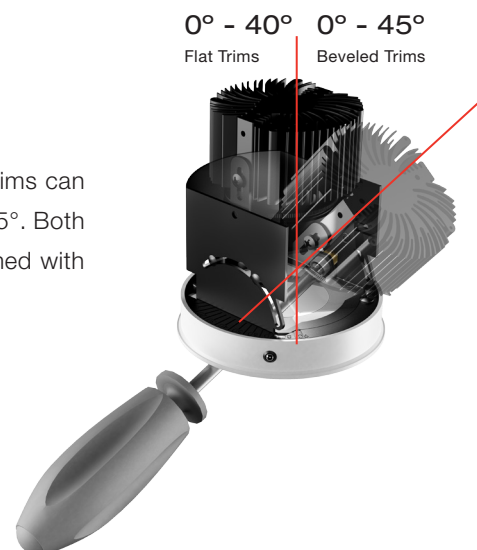

TWO METHODS OF INSTALLATION

Both Small and Mini VF100 housings are available in versions to accommodate trimmed or trimless fixtures.

TRIMMED INSTALLATION

For use with VF100 fixtures with 4.50" trim flange. This housing option includes an adjustable outer plaster frame made of perforated steel. This outer frame has adjustable attachment slots to accommodate ceiling thicknesses of 1/2", 5/8", 3/4" and 1". The perforated metal may be screwed into through the ceiling to further stabilize the installation.

TRIMLESS INSTALLATION

The trimless housing option includes all of the features of the trimmed version with an added perforated mesh plate to allow the ceiling compound to be applied right to the edge of the housing aperture. VF100 trimless fixtures fit within the collar of the housing aperture for a totally flush installation.

HOT AIMING ON ADJUSTABLE TRIMS

Adjustable fixtures are offered in trim or trimless versions. The flat trims can adjust from 0° to 40° while the beveled may be adjusted from 0° to 45°. Both styles include HOT AIMING capability to enable the fixture to be aimed with an ordinary Phillips screwdriver while it is powered on.