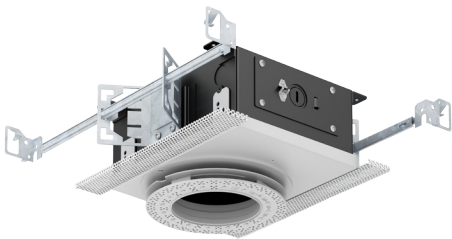

VFR-1AA-S

VF100 Round Trimless
Mini Size Housing