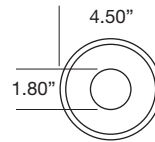

VFR-1AA-S

VF100 Round Trimless
Mini Size Housing

VFR-1BA-S

VF100 Round Trimless
Small Size Housing

VFR-1AR-S

VF100 Round Trimless
Remodel Housing

ROUND BEVELED TRIMMED

- 4.50" round beveled die-cast aluminum trim fixture
- Fixed Downlight or 0°-45° Tilt / 360° Rotational Hot Aiming
- Small 1.80" round aperture
- Accepts up to 2 optical accessories, dependent on lamp
- Ball catch retainer for easy trim insertion and removal
- Safety cable included
- Shower version available
- Powder coat finish
- Special finishes available