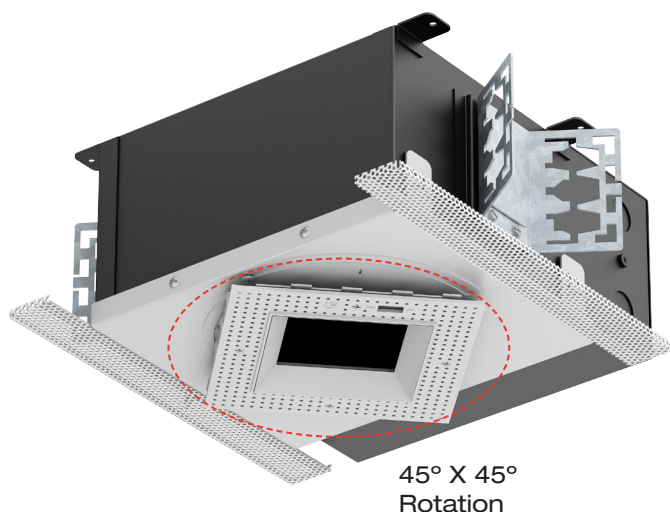

ADJUSTABLE SQUARE COLLAR

Recessed housings with square trims can sometimes be prone to sloppy installs which leave the square fixture not necessarily square with the rest of the environment. We have engineered a solution for this problem by making the collars on our square housings rotatable up to 45° in either direction, ensuring a perfectly square trim installation every time - even if the housing is not.