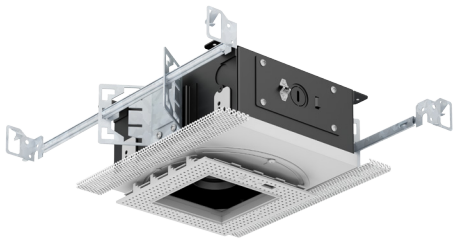

VF300

Our new VF300 series is a different animal all together. This product incorporates a trim aperture made of plaster. This offers the cleanest possible trimless installation with an undetectable transition to the ceiling. With a deep throat and 4” opening the VF300 offers excellent cut-off. VF300 is available with a fixed downlight or with a new adjustable gimbal that attached to the housing via rare earth magnet. This feature offers a two-position vertical positioning of the lamp as well as easy removal for relamping and maintenance.

VFR-1AA-T

VF100 Round Trim
Mini Size Housing

VFR-1BA-T

VF100 Round Trim
Small Size Housing

VFR-1AR-T

VF100 Round Trim
Remodel Housing

SQUARE BEVELED TRIMLESS

- 4.00" square beveled die-cast aluminum trimless fixture
- Fixed Downlight or 0°-45° Tilt / 360° Rotational Hot Aiming
- Small 1.80" square aperture
- Accepts up to 2 optical accessories, dependent on lamp
- Ball catch retainer for easy trim insertion and removal
- Safety cable included
- Shower version available
- Powder coat finish
- Special finishes available

VFS-1AA-S

VF100 Square Trimless
Mini Size Housing

VFS-1BA-S

VF100 Square Trimless
Small Size Housing

VFS-1AR-S

VF100 Square Trimless
Remodel Housing

SQUARE BEVELED TRIMMED

- 4.50" square beveled die-cast aluminum trim fixture
- Fixed Downlight or 0°-45° Tilt / 360° Rotational Hot Aiming
- Small 1.80" square aperture
- Accepts up to 2 optical accessories, dependent on lamp
- Ball catch retainer for easy trim insertion and removal
- Safety cable included
- Shower version available
- Powder coat finish
- Special finishes available