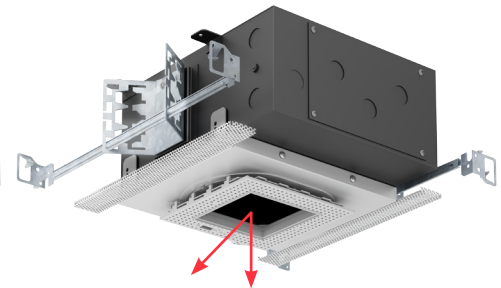

HVS-1AA-S-FD

VF150 Square Trimless
Mini Size Housing
Fixed Downlight

HVS-1BA-S-FD

VF150 Square Trimless
Small Size Housing
Fixed Downlight

HVS-1BA-S-AD

VF150 Square Trimless
Small Size Housing
0° - 45° Adjustable Downlight