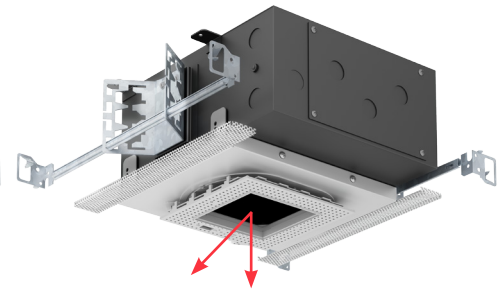

HVS-1AA-S-FD

HVS-1BA-S-FD

HVS-1BA-S-AD

VF150 Square Trimless
Mini Size Housing
Fixed Downlight

VF150 Square Trimless
Small Size Housing
Fixed Downlight

VF150 Square Trimless
Small Size Housing
0° - 45° Adjustable Downlight

SQUARE FLAT TRIMMED

- Fixed or adjustable light output application
- 4.50" square die-cast aluminum
- 3.00" square large aperture
- Flush face
- Trimmed insert
- Solite diffusion lens (Optional)
- Ball catch retainer for easy trim insertion and removal
- Safety cable included
- Shower version available
- Powder coat finish