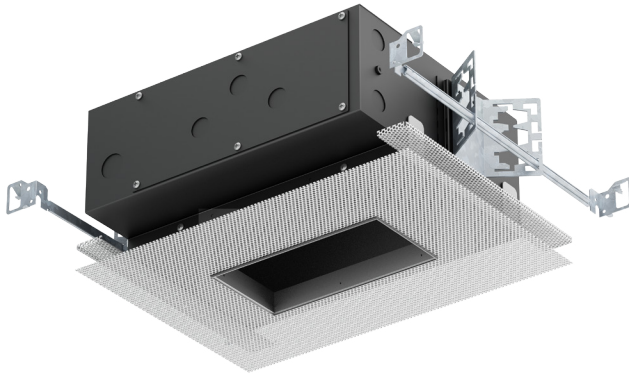

VF100 2-Light Housing

TRIMLESS

The VF100 Series small housing is also available in a two-light version. This is the same as our standard small housing except with a rectangular opening to accept two of our square trimless inserts. This opens up new possibilities for the designer to integrate multi-lamp functionality while keeping a consistent look and feel with the rest of the VF100 family of downlights and wall washers. Any two of the trims shown here may be combined in one housing.