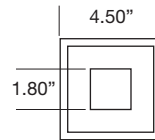

VFS-1AA-S

VF100 Square Trimless
Mini Size Housing

VFS-1BA-S

VF100 Square Trimless
Small Size Housing

VFS-1AR-S

VF100 Square Trimless
Remodel Housing

SQUARE BEVELED TRIMMED

- 4.50" square beveled die-cast aluminum trim fixture
- Fixed Downlight or 0°-45° Tilt / 360° Rotational Hot Aiming
- Small 1.80" square aperture
- Accepts up to 2 optical accessories, dependent on lamp
- Ball catch retainer for easy trim insertion and removal
- Safety cable included
- Shower version available
- Powder coat finish
- Special finishes available