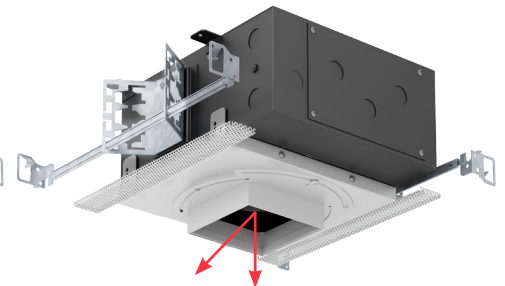

HVS-1AA-T-FD

VF150 Square Trim
Mini Size Housing
Fixed Downlight

HVS-1BA-T-FD

VF150 Square Trim
Small Size Housing
Fixed Downlight

HVS-1BA-T-AD

VF150 Square Trim
Small Size Housing
0° - 45° Adjustable Downlight