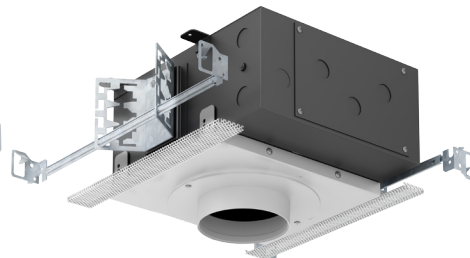

VFR-1BA-T

VF100 Round Trim
Small Size Housing