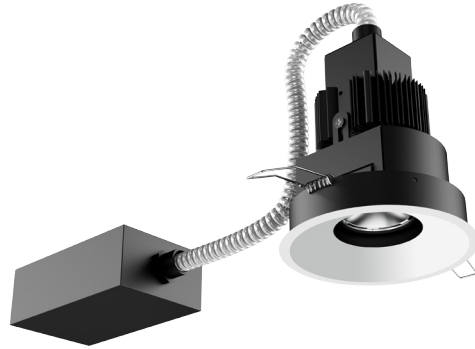

VF100 Remodel Housing

TRIMMED

Compatible with round or square trims

Housing	Lamp Qty	Housing Size	Housing Type	Trim Type	LED Ordering Info			
					LED Wattage	Power Supply	Voltage	
VFR Round Housing	1	A Mini	R Remodel	S Trimless T Trimmed	11L 11W (825lm Bridgelux) 16L 16W (1100lm Bridgelux) 09C 9W (900lm Cree) 14C 14W (1200lm Cree) 20C 20W (1600lm Cree) 11A 11W (660lm Bridgelux Class A - Special White) 16A 16W (860lm Bridgelux Class A - Special White)	LD LED Driver D1 LED Phase Dimming Driver (120V only) D2 0-10 Dimming Driver D3 Lutron Hi-lume 1% Forward Phase Dimming Driver (120V only) D4 Lutron Hi-lume 1% Eco-system or 3-Wire Dimming Driver D5 Lutron Eco-5% Eco-System Dimming Driver	1 120 U 120-277	
VFS Square Housing					MR16 / CMHMR16 Ordering Info			
					Lamp Wattage	Source	Power Supply	
					015 15 Watts	MR16X MR16 LED	ET Elec Xfmr	
					020 20 Watts	Retrofit	MT Mag Xfmr	
					037 37 Watts	MR16X MR16 Halogen	TT Toroid Xfmr	
					050 50 Watts			
					020 20 Watts	CM16X MR16 Metal	EB Elec MH Ballast	
					039 39 Watts	Halide