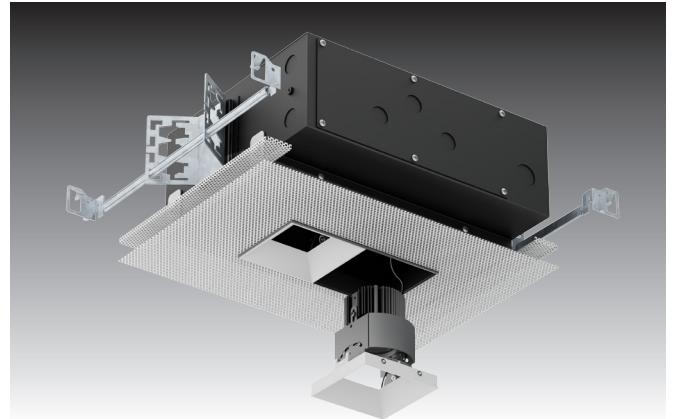

VF100 2-Light Housing

TRIMLESS

The VF100 Series small housing is also available in a two-light version. This is the same as our standard small housing except with a rectangular opening to accept two of our square trimless inserts. This opens up new possibilities for the designer to integrate multi-lamp functionality while keeping a consistent look and feel with the rest of the VF100 family of downlights and wall washers. Any two of the trims shown here may be combined in one housing.