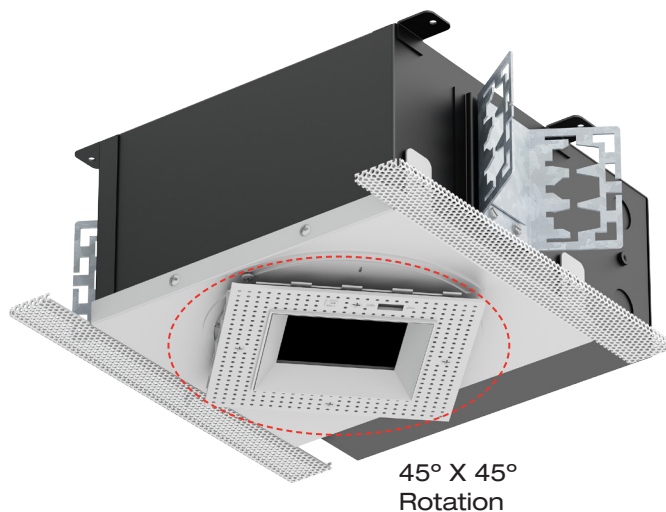

NEW CONSTRUCTION HOUSINGS - AIR-TIGHT / IC / TITLE 24

MINI HOUSING

- Shallow 3.63" height
- IC* / Air-Tight Rating
- California Title 24 compliant
- Round or square versions
- Trim or trimless
- Trimless with auto-adjusting mudding flange
- Integral power supply
- Butterfly brackets and hanger bars supplied

* Consult factory for IC maximum wattage

ADJUSTABLE SQUARE COLLAR

Recessed housings with square trims can sometimes be prone to sloppy installs which leave the square fixture not necessarily square with the rest of the environment. We have engineered a solution for this problem by making the collars on our square housings rotatable up to 45° in either direction, ensuring a perfectly square trim installation every time - even if the housing is not.