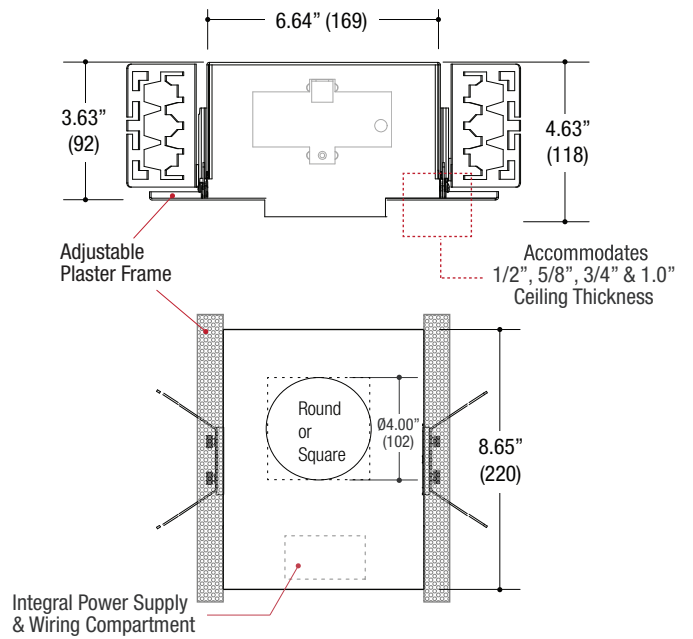

Housing	Lamp Quantity	Housing Size	Housing Type	Trim Type	* LED Ordering Info			Lamp Mechanism	Voltage	Options
					LED Wattage	Power Supply				
HVR Round Housing	1 1 - Light	A Mini	A Air-Tight NC	S Trimless T Trimmed	11L 11W (825lm Bridgelux) 16L 16W (1100lm Bridgelux) 09C 9W (900lm Cree) 14C 14W (1200lm Cree) 11A 11W (660lm Bridgelux Class A - Special White) 16A 16W (860lm Bridgelux Class A - Special White)	LD LED Driver D1 LED Phase Dimming Driver (120V only) D2 0-10 Dimming Driver		FD Fixed	1 120 U 120-277	IC Insulated Ceiling 20W Max
HVS Square Housing										

* Consult spec sheets for CRI, Color Temp, & Beam specs

MR16 / CMHMR16 Ordering Info		
Lamp Wattage	Source	Power Supply
015 15 Watts	MR16X MR16 LED Retrofit	ET Elec Xfmr
020 20 Watts	MR16X MR16 Halogen	MT Mag Xfmr
037 37 Watts		
050 50 Watts