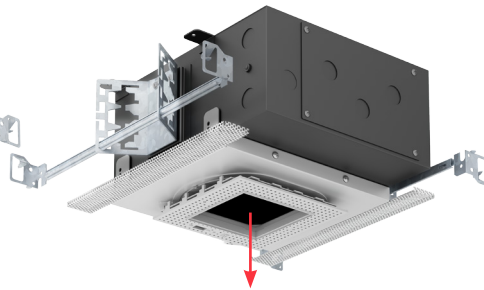

VF150 Square Trimless
Small Size Housing
Fixed Downlight