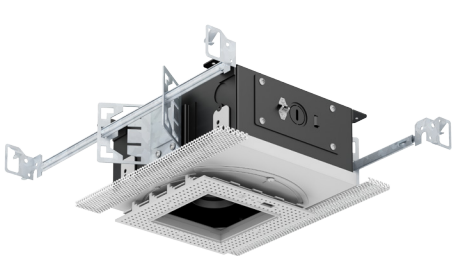

VF100 Square Trimless
Mini Size Housing

VFS-1BA-S