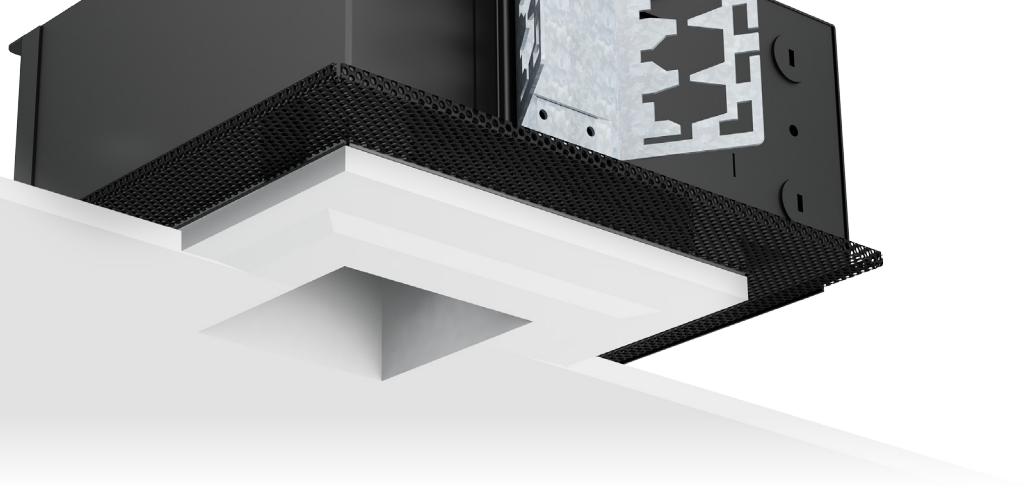

VF300

Plaster Trimless

Fixed or Adjustable

LED / MR16 / CMHMR16

A virtually undetectable transition between lighting and ceiling. The VF300 from LF Illumination is a breakthrough in recessed trimless lighting concepts. The aperture and throat of the fixture are fabricated from plaster, and therefore, fully paintable. The ceiling drywall is cutout larger than the final finished opening so that the mudding compound can be applied directly to the edge of the aperture. Final paint can be applied inside the throat of the fixture for true seamlessness in the installation that matches whatever paint used for the ceiling.