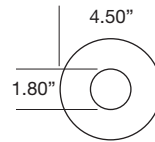

VFR-1AA-S

VF100 Round Trimless
Mini Size Housing

VFR-1BA-S

VF100 Round Trimless
Small Size Housing

VFR-1AR-S

VF100 Round Trimless
Remodel Housing

ROUND FLAT TRIMMED

- 4.50" round flat die-cast aluminum trim fixture
- Fixed Downlight or 0°-45° Tilt / 360° Rotational Hot Aiming
- Small 1.80" round aperture
- Accepts up to 2 optical accessories, dependent on lamp
- Ball catch retainer for easy trim insertion and removal
- Safety cable included
- Shower version available
- Powder coat finish
- Special finishes available