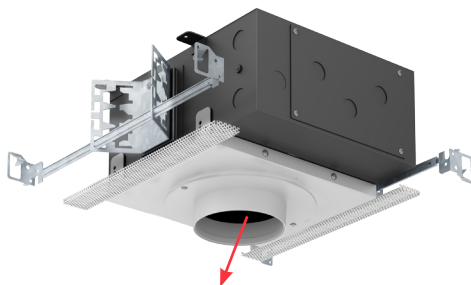

HVR-1BA-T-AD

VF150 Round Trim
Small Size Housing
Adjustable