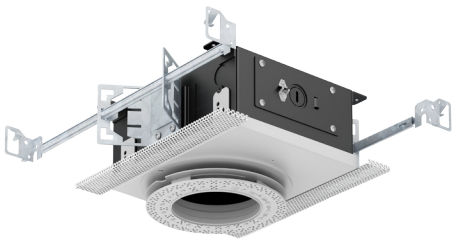

* Consult factory for IC maximum wattage

ADJUSTABLE SQUARE COLLAR

Recessed housings with square trims can sometimes be prone to sloppy installs which leave the square fixture not necessarily square with the rest of the environment. We have engineered a solution for this problem by making the collars on our square housings rotatable up to 45° in either direction, ensuring a perfectly square trim installation every time - even if the housing is not.

TRIMLESS INSTALLATION

The trimless housing option includes all of the features of the trimmed version with an added perforated mesh plate to allow the ceiling compound to be applied right to the edge of the housing aperture. VF100 trimless fixtures fit within the collar of the housing aperture for a totally flush installation.

VFS-1AA-T

VF100 Square Trim
Mini Size Housing

VFS-1BA-T

VF100 Square Trim
Small Size Housing

VFS-1AR-T

VF100 Square Trim
Remodel Housing

ROUND WALL WASH TRIMLESS

- 4.00" round die-cast wall wash trimless fixture
- 1.75" regress for greater cut-off
- Linear spread glass lens
- Ball catch retainer for easy trim insertion and removal
- Safety cable included
- Shower version available
- Powder coat finish
- Special finishes available

VFR-1AA-S

VF100 Round Trimless
Mini Size Housing

VFR-1BA-S

VF100 Round Trimless
Small Size Housing

VFR-1AR-S

VF100 Round Trimless
Remodel Housing

ROUND WALL WASH TRIMMED

- 4.50" round die-cast wall wash trim fixture
- 1.75" regress for greater cut-off
- Linear spread glass lens
- Ball catch retainer for easy trim insertion and removal
- Safety cable included
- Shower version available
- Powder coat finish
- Special finishes available