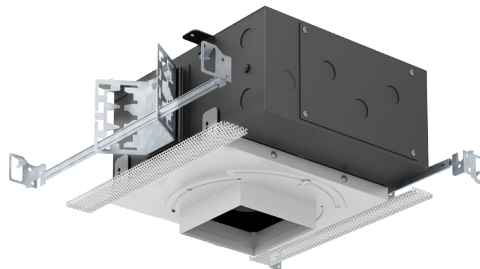

VF300

Our new VF300 series is a different animal all together. This product incorporates a trim aperture made of plaster. This offers the cleanest possible trimless installation with an undetectable transition to the ceiling. With a deep throat and 4” opening the VF300 offers excellent cut-off. VF300 is available with a fixed downlight or with a new adjustable gimbal that attached to the housing via rare earth magnet. This feature offers a two-position vertical positioning of the lamp as well as easy removal for relamping and maintenance.

VFS-1AA-S

VF100 Square Trimless
Mini Size Housing

VFS-1BA-S

VF100 Square Trimless
Small Size Housing

VFS-1AR-S

VF100 Square Trimless
Remodel Housing

SQUARE BEVELED TRIMMED

- 4.50" square beveled die-cast aluminum trim fixture
- Fixed Downlight or 0°-45° Tilt / 360° Rotational Hot Aiming
- Small 1.80" square aperture
- Accepts up to 2 optical accessories, dependent on lamp
- Ball catch retainer for easy trim insertion and removal
- Safety cable included
- Shower version available
- Powder coat finish
- Special finishes available

VFS-1AA-T

VF100 Square Trim
Mini Size Housing

VFS-1BA-T

VF100 Square Trim
Small Size Housing

VFS-1AR-T

VF100 Square Trim
Remodel Housing

ROUND FLAT TRIMLESS

- 4.00" round flat die-cast aluminum trimless fixture
- Fixed Downlight or 0°-45° Tilt / 360° Rotational Hot Aiming
- Small 1.80" round aperture
- Accepts up to 2 optical accessories, dependent on lamp
- Ball catch retainer for easy trim insertion and removal
- Safety cable included
- Shower version available
- Powder coat finish
- Special finishes available