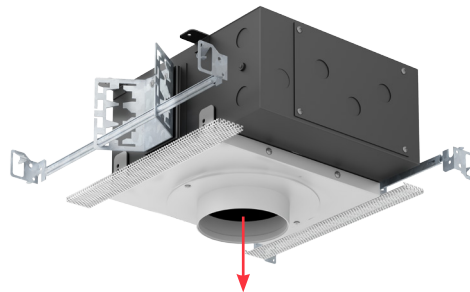

HVR-1BA-T-FD

VF150 Round Trim
Small Size Housing
Fixed Downlight