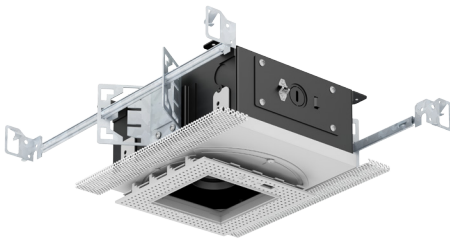

VFR-1AA-T

VF100 Round Trim
Mini Size Housing

VFR-1BA-T

VF100 Round Trim
Small Size Housing

VFR-1AR-T

VF100 Round Trim
Remodel Housing

SQUARE WALL WASH TRIMLESS

- 4.00" square die-cast wall wash trimless fixture
- 1.75" regress for greater cut-off
- Linear spread glass lens
- Ball catch retainer for easy trim insertion and removal
- Safety cable included
- Shower version available
- Powder coat finish
- Special finishes available

VFS-1AA-S

VF100 Square Trimless
Mini Size Housing

VFS-1BA-S

VF100 Square Trimless
Small Size Housing

VFS-1AR-S

VF100 Square Trimless
Remodel Housing

SQUARE WALL WASH TRIMMED

- 4.50" square die-cast wall wash trim fixture
- 1.75" regress for greater cut-off
- Linear spread glass lens
- Ball catch retainer for easy trim insertion and removal
- Safety cable included
- Shower version available
- Powder coat finish
- Special finishes available