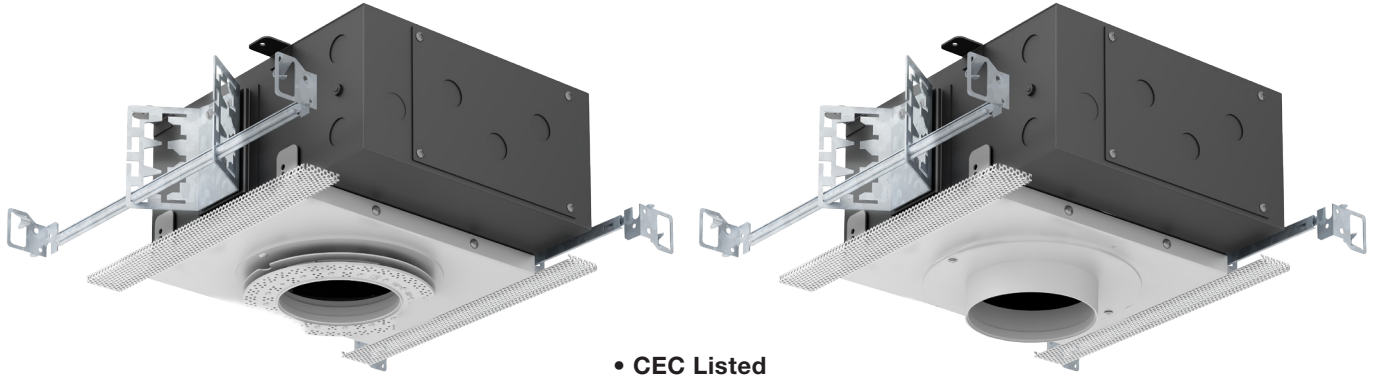

TRIMLESS

TRIMMED