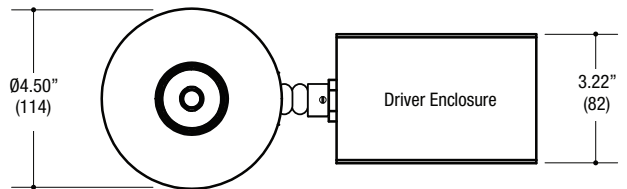

Housing	Lamp Qty	Housing Size	Housing Type	Trim Type	LED Ordering Info			
					LED Wattage	Power Supply	Voltage	
VFR Round Housing	1	A Mini	R Remodel	S Trimless T Trimmed	11L 11W (825lm Bridgelux) 16L 16W (1100lm Bridgelux) 09C 9W (900lm Cree) 14C 14W (1200lm Cree) 20C 20W (1600lm Cree) 11A 11W (660lm Bridgelux Class A - Special White) 16A 16W (860lm Bridgelux Class A - Special White)	LD LED Driver D1 LED Phase Dimming Driver (120V only) D2 0-10 Dimming Driver D3 Lutron Hi-lume 1% Forward Phase Dimming Driver (120V only) D4 Lutron Hi-lume 1% Eco-system or 3-Wire Dimming Driver D5 Lutron Eco-5% Eco-System Dimming Driver	1 120 U 120-277	
VFS Square Housing					MR16 / CMHMR16 Ordering Info			
					Lamp Wattage	Source	Power Supply	
					015 15 Watts	MR16X MR16 LED	ET Elec Xfmr	
					020 20 Watts	Retrofit	MT Mag Xfmr	
					037 37 Watts	MR16X MR16 Halogen	TT Toroid Xfmr	
					050 50 Watts			
					020 20 Watts	CM16X MR16 Metal	EB Elec MH Ballast	
					039 39 Watts	Halide