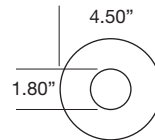

8901
SMALL APERTURE
4.5" TRIMMED
LED / MR16 / CMHMR16

Cat. #	Description	Finish
8901	Round Flat Trim Insert Small Aperture	MB - Matte Black MW - Matte White XX - Custom Color

Available LED Sources

11L 11W (825lm Bridgelux)	80 80CRI min	27 2700K	N Narrow 16° M Medium 28° W Wide 42°	
16L 16W (1100lm Bridgelux)	90 90CRI min	30 3000K		
	97 97CRI typ	35 3500K (97CRI n/a) 40 4000K (97CRI n/a)		
09C 9W (900lm Cree)	80 80CRI min	27 2700K	N Narrow 16° M Medium 28° W Wide 42°	
14C 14W (1200lm Cree)	95 95CRI typ	30 3000K		
20C 20W (1600lm Cree)		35 3500K 40 4000K		
28C 28W (2200lm Cree)				
11A 11W (660lm Bridgelux Class A - Special White)	93 93CRI typ	30 3000K	N Narrow 16° M Medium 28° W Wide 42°	
16A 16W (860lm Bridgelux Class A - Special White)		35 3500K 40 4000K		
07S 7W (650lm Soraa 2" Light Engine)	80 80CRI min	27 2700K		N Narrow 9°
10S 10W (800lm Soraa 2" Light Engine)	95 95CRI typ	30 3000K		
18S 18W (1000lm Soraa 4" Light Engine)		40 4000K		
25S 25W (1400lm Soraa 4" Light Engine)				
14R 14W (600lm LumaDIM/LumaTUNE**)	90 90CRI min CT LumaTUNE	18 3000K-1800K LumaDIM (90CRI only)	M Medium 40° W Wide 60°	
20R 20W (900lm LumaDIM/LumaTUNE**)		16 4000K-1650K LumaTUNE (CT only)		
		27 6000K-2700K LumaTUNE (CT only)