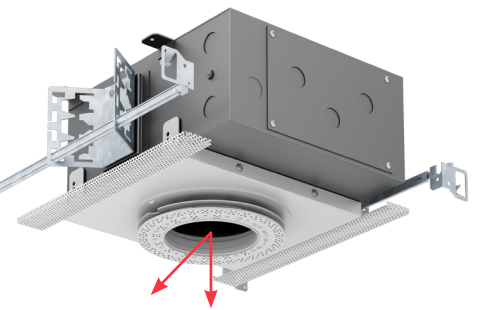

HVR-1AA-S-FD

VF150 Round Trimless
Mini Size Housing
Fixed Downlight

HVR-1BA-S-FD

VF150 Round Trimless
Small Size Housing
Fixed Downlight

HVR-1BA-S-AD

VF150 Round Trimless
Small Size Housing
0° - 45° Adjustable Downlight

ROUND BEVELED TRIMMED

- Fixed or adjustable light output application
- 4.50" round die-cast aluminum
- 3.00" round large aperture
- 0.75" bevel regress
- Trimmed insert
- Solite diffusion lens (Optional)
- Ball catch retainer for easy trim insertion and removal
- Safety cable included
- Shower version available
- Powder coat finish