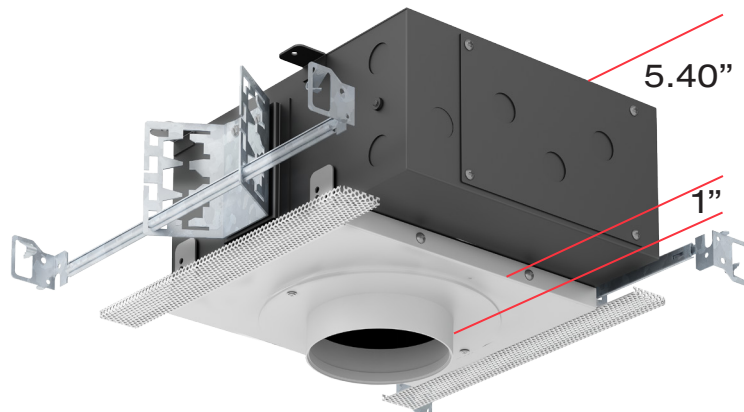

SMALL HOUSING

- IC* / Air-Tight Rating
- California Title 24 compliant
- Round or square versions
- Trim or trimless
- Trimless with auto-adjusting mudding flange
- Integral power supply
- Butterfly brackets and hanger bars supplied
- CEC Listed

* Consult factory for IC maximum wattage