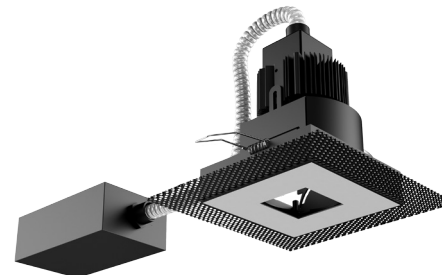

VF300

Our new VF300 series is a different animal all together. This product incorporates a trim aperture made of plaster. This offers the cleanest possible trimless installation with an undetectable transition to the ceiling. With a deep throat and 4” opening the VF300 offers excellent cut-off. VF300 is available with a fixed downlight or with a new adjustable gimbal that attached to the housing via rare earth magnet. This feature offers a two-position vertical positioning of the lamp as well as easy removal for relamping and maintenance.

VFS-1AA-S

VF100 Square Trimless
Mini Size Housing

VFS-1BA-S

VF100 Square Trimless
Small Size Housing

VFS-1AR-S

VF100 Square Trimless
Remodel Housing

SQUARE BEVELED TRIMMED

- 4.50" square beveled die-cast aluminum trim fixture
- Fixed Downlight or 0°-45° Tilt / 360° Rotational Hot Aiming
- Small 1.80" square aperture
- Accepts up to 2 optical accessories, dependent on lamp
- Ball catch retainer for easy trim insertion and removal
- Safety cable included
- Shower version available
- Powder coat finish
- Special finishes available