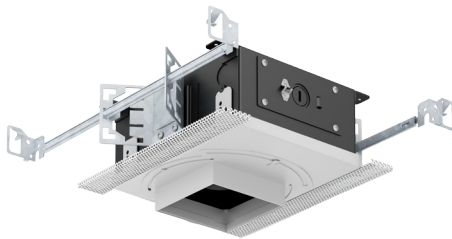

VFS-1AA-T

VF100 Square Trim
Mini Size Housing