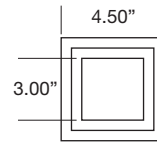

SQUARE BEVELED TRIMMED

- Fixed or adjustable light output application
- 4.50" square die-cast aluminum
- 3.00" square large aperture
- 0.75" bevel regress
- Trimmed insert
- Solite diffusion lens (Optional)
- Ball catch retainer for easy trim insertion and removal
- Safety cable included
- Shower version available
- Powder coat finish