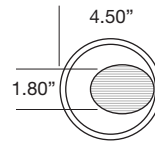

ROUND WALL WASH TRIMMED

- 4.50" round die-cast wall wash trim fixture
- 1.75" regress for greater cut-off
- Linear spread glass lens
- Ball catch retainer for easy trim insertion and removal
- Safety cable included
- Shower version available
- Powder coat finish
- Special finishes available

8431
4.5" TRIMMED
LED / MR16 / CMHMR16

Cat#	LED Ordering Info				
	LED Wattage / Type	CRI	Color	Beam	Finish
8431 Fixed Wallwash Trimmed 30° Fixed Tilt	11L 11W (825lm Bridgelux)	80 80CRI min	27 2700K	N Narrow 16°	MB Matte Black
	16L 16W (1100lm Bridgelux)	90 90CRI min	30 3000K	M Medium 28°	MW Matte White
		97 97CRI typ	35 3500K (97CRI n/a) 40 4000K (97CRI n/a)	W Wide 42°	SS Silver XX Custom
	09C 9W (900lm Cree)	80 80CRI min	27 2700K	N Narrow 16°	
	14C 14W (1200lm Cree)	95 95CRI typ	30 3000K	M Medium 28°	
	20C 20W (1600lm Cree)		35 3500K 40 4000K	W Wide 42°	
	11A 11W (660lm Bridgelux Class A - Special White)	93 93CRI typ	30 3000K 35 3500K 40 4000K	N Narrow 16° M Medium 28°	
	16A 16W (860lm Bridgelux Class A - Special White)			W Wide 42°	

MR16 / CMHMR16 Available Sources	
Lamp Wattage	Source
015 15 Watts	MR16X MR16 LED Retrofit MR16X MR16 Halogen
020 20 Watts	
037 37 Watts	
050 50 Watts	
020 20 Watts	CM16X MR16 Metal Halide
039 39 Watts