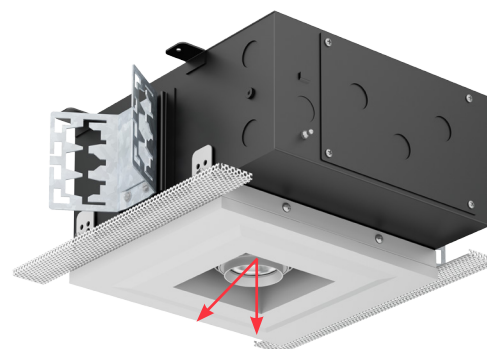

VF3S1BAS - AD

VF300 Square Trimless
Small Size Housing
0° - 30° Adjustable Downlight