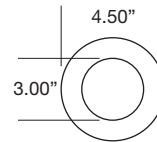

8801
LARGE APERTURE
4.5" TRIMMED
LED / MR16 / CMHMR16

Cat. #	Description	Finish
8801	Round Flat Trim Insert	MB - Matte Black MW - Matte White XX - Custom Color

Available LED Sources				
11L 11W (825lm Bridgelux)	80 80CRI min	27 2700K	N Narrow 16° M Medium 28° W Wide 42°	
16L 16W (1100lm Bridgelux)	90 90CRI min	30 3000K		
	97 97CRI typ	35 3500K (97CRI n/a) 40 4000K (97CRI n/a)		
09C 9W (900lm Cree)	80 80CRI min	27 2700K	N Narrow 16° M Medium 28° W Wide 42°	
14C 14W (1200lm Cree)	95 95CRI typ	30 3000K		
20C 20W (1600lm Cree)		35 3500K 40 4000K		
28C 28W (2200lm Cree)				
11A 11W (660lm Bridgelux Class A - Special White)	93 93CRI typ	30 3000K	N Narrow 16° M Medium 28° W Wide 42°	
16A 16W (860lm Bridgelux Class A - Special White)		35 3500K 40 4000K		
07S 7W (650lm Soraa 2" Light Engine)	80 80CRI min 95 95CRI typ	27 2700K		N Narrow 9°
10S 10W (800lm Soraa 2" Light Engine)		30 3000K		
18S 18W (1000lm Soraa 4" Light Engine)		30 3000K		
25S 25W (1400lm Soraa 4" Light Engine)		40 4000K		
14R 14W (600lm LumaDIM/LumaTUNE**)	90 90CRI min CT LumaTUNE	18 3000K-1800K LumaDIM (90CRI only)	M Medium 40° W Wide 60°	
20R 20W (900lm LumaDIM/LumaTUNE**)		16 4000K-1650K LumaTUNE (CT only)		
		27 6000K-2700K LumaTUNE (CT only)