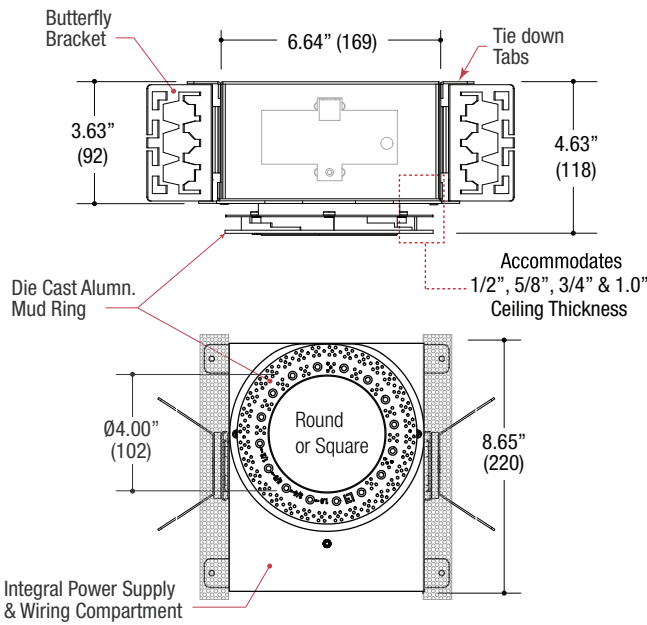

Housing	Lamp Quantity	Housing Size	Housing Type	Trim Type	* LED Ordering Info			Lamp Mechanism	Voltage	Options
					LED Wattage	Power Supply				
HVR Round Housing	1 1 - Light	A Mini	A Air-Tight NC	S Trimless T Trimmed	11L 11W (825lm Bridgelux) 16L 16W (1100lm Bridgelux) 09C 9W (900lm Cree) 14C 14W (1200lm Cree) 11A 11W (660lm Bridgelux Class A - Special White) 16A 16W (860lm Bridgelux Class A - Special White)	LD LED Driver D1 LED Phase Dimming Driver (120V only) D2 0-10 Dimming Driver		FD Fixed	1 120 U 120-277	IC Insulated Ceiling 20W Max
HVS Square Housing										

* Consult spec sheets for CRI, Color Temp, & Beam specs

MR16 / CMHMR16 Ordering Info		
Lamp Wattage	Source	Power Supply
015 15 Watts	MR16X MR16 LED Retrofit	ET Elec Xfmr
020 20 Watts	MR16X MR16 Halogen	MT Mag Xfmr
037 37 Watts		
050 50 Watts