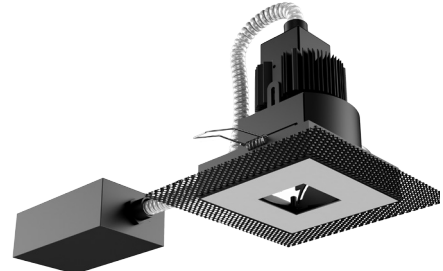

VFS-1AA-S

VF100 Square Trimless
Mini Size Housing

VFS-1BA-S

VF100 Square Trimless
Small Size Housing

VFS-1AR-S

VF100 Square Trimless
Remodel Housing

SQUARE WALL WASH TRIMMED

- 4.50" square die-cast wall wash trim fixture
- 1.75" regress for greater cut-off
- Linear spread glass lens
- Ball catch retainer for easy trim insertion and removal
- Safety cable included
- Shower version available
- Powder coat finish
- Special finishes available