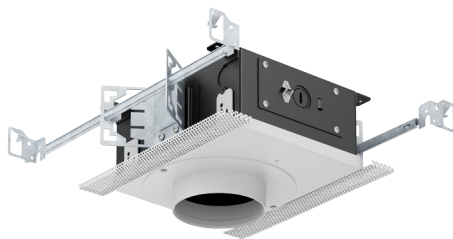

Available MR16 / CMHMR16 Sources	
Lamp Wattage	Source
015 15 Watts	MR16X MR16 LED Retrofit MR16X MR16 Halogen
020 20 Watts	
037 37 Watts	
050 50 Watts	
020 20 Watts	CM16X MR16 Metal Halide
039 39 Watts	

8801
LARGE APERTURE
4.5" TRIMMED
LED / MR16 / CMHMR16

Cat. #	Description	Finish
8801	Round Flat Trim Insert	MB - Matte Black MW - Matte White XX - Custom Color

Available LED Sources				
11L 11W (825lm Bridgelux)	80 80CRI min	27 2700K	N Narrow 16° M Medium 28° W Wide 42°	
16L 16W (1100lm Bridgelux)	90 90CRI min	30 3000K		
	97 97CRI typ	35 3500K (97CRI n/a) 40 4000K (97CRI n/a)		
09C 9W (900lm Cree)	80 80CRI min	27 2700K	N Narrow 16° M Medium 28° W Wide 42°	
14C 14W (1200lm Cree)	95 95CRI typ	30 3000K		
20C 20W (1600lm Cree)		35 3500K 40 4000K		
28C 28W (2200lm Cree)				
11A 11W (660lm Bridgelux Class A - Special White)	93 93CRI typ	30 3000K	N Narrow 16° M Medium 28° W Wide 42°	
16A 16W (860lm Bridgelux Class A - Special White)		35 3500K 40 4000K		
07S 7W (650lm Soraa 2" Light Engine)	80 80CRI min 95 95CRI typ	27 2700K		N Narrow 9°
10S 10W (800lm Soraa 2" Light Engine)		30 3000K		
18S 18W (1000lm Soraa 4" Light Engine)		30 3000K		
25S 25W (1400lm Soraa 4" Light Engine)		40 4000K		
14R 14W (600lm LumaDIM/LumaTUNE**)	90 90CRI min CT LumaTUNE	18 3000K-1800K LumaDIM (90CRI only)	M Medium 40° W Wide 60°	
20R 20W (900lm LumaDIM/LumaTUNE**)		16 4000K-1650K LumaTUNE (CT only)		
		27 6000K-2700K LumaTUNE (CT only)		

HVR-1AA-T-FD

VF150 Round Trim
Mini Size Housing
Fixed Downlight