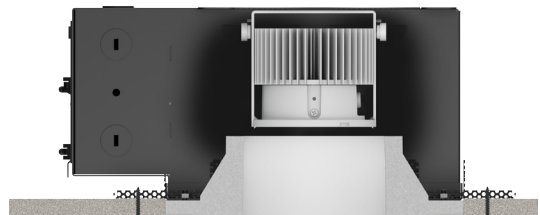

Fixed Position