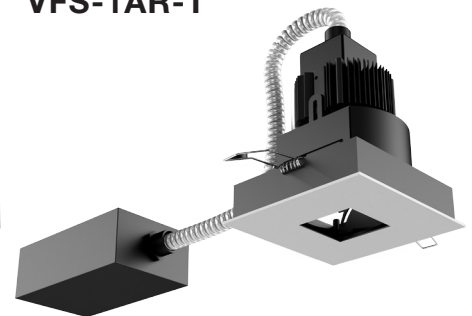

VFS-1AA-T

VF100 Square Trim
Mini Size Housing

VFS-1BA-T

VF100 Square Trim
Small Size Housing

VFS-1AR-T

VF100 Square Trim
Remodel Housing

ROUND WALL WASH TRIMLESS

- 4.00" round die-cast wall wash trimless fixture
- 1.75" regress for greater cut-off
- Linear spread glass lens
- Ball catch retainer for easy trim insertion and removal
- Safety cable included
- Shower version available
- Powder coat finish
- Special finishes available