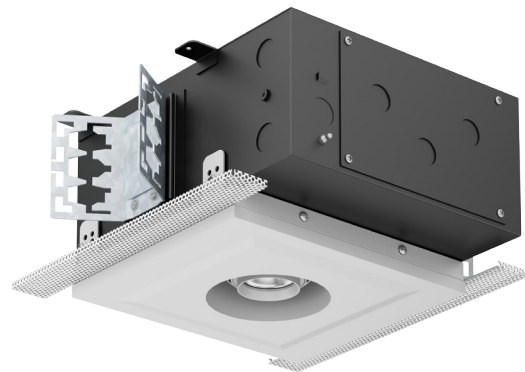

Round Fixed

Square Fixed

Round Adjustable

Square Adjustable

VF300 Fixed Position Integral LED Fixture

VF300 Adjustable Double Gimbal for LED or MR16

Round Fixed

- Fixed trimless downlight with paintable plaster
- Suitable for drywall or other plaster-in ceiling types
- Deep 4.0" aperture throat with 40° cut-off
- Field-changeable LED module
- LED with optional 2700K - 1800K sunset dimming
- Cree LMH2 High CRI Module, Wide beam, w/white finish cover
- Ø2.38" integral white lens module
- Power supply removable for maintenance through ceiling opening
- Air-tight, Type IC rated (25W max)