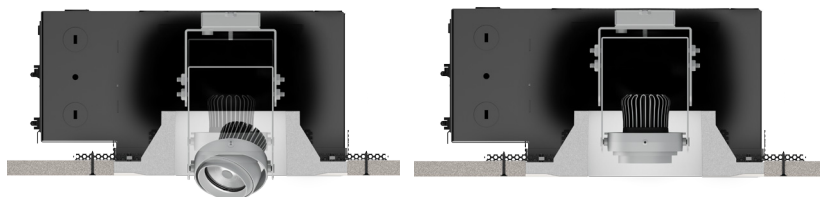

Lower Yoke Position

Upper Yoke Position