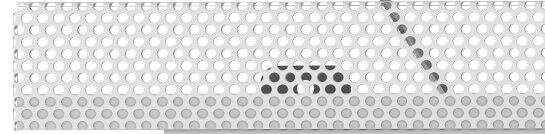

Round Trimless Shown

**CEILING THICKNESS INDICATORS
EMBOSED ON THE TRIMLESS
RING FACE**
1/2" 5/8" 3/4" 1"

VF100 TRIMLESS DETAIL

**Square Trimless
Shown**

**CEILING THICKNESS INDICATORS ON EACH
SIDE OF SQUARE TRIMLESS RING**
1/2" 5/8" 3/4" 1"