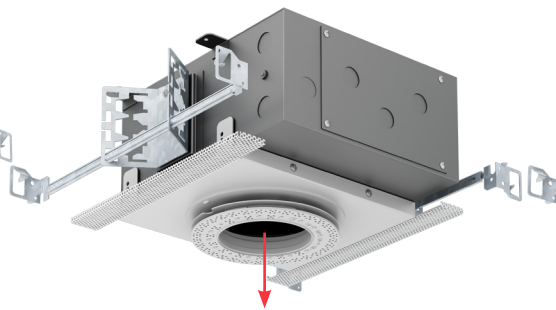

VF150 Round Trimless
Small Size Housing
0° - 45° Adjustable Downlight

HVR-1BA-S-FD

VF150 Round Trimless
Small Size Housing
Fixed Downlight