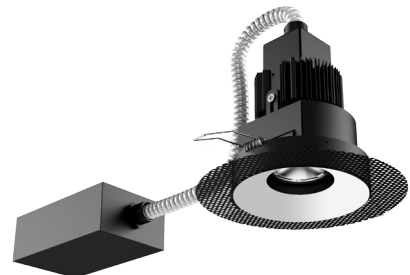

VF300

Our new VF300 series is a different animal all together. This product incorporates a trim aperture made of plaster. This offers the cleanest possible trimless installation with an undetectable transition to the ceiling. With a deep throat and 4” opening the VF300 offers excellent cut-off. VF300 is available with a fixed downlight or with a new adjustable gimbal that attached to the housing via rare earth magnet. This feature offers a two-position vertical positioning of the lamp as well as easy removal for relamping and maintenance.

VFR-1AA-S

VF100 Round Trimless
Mini Size Housing

VFR-1BA-S

VF100 Round Trimless
Small Size Housing

VFR-1AR-S

VF100 Round Trimless
Remodel Housing

ROUND BEVELED TRIMMED

- 4.50" round beveled die-cast aluminum trim fixture
- Fixed Downlight or 0°-45° Tilt / 360° Rotational Hot Aiming
- Small 1.80" round aperture
- Accepts up to 2 optical accessories, dependent on lamp
- Ball catch retainer for easy trim insertion and removal
- Safety cable included
- Shower version available
- Powder coat finish
- Special finishes available