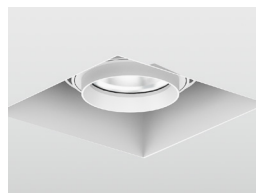

Square Adjustable