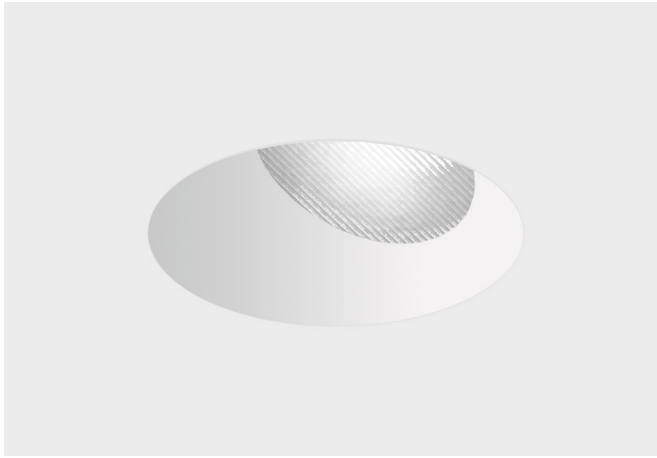

ROUND WALL WASH TRIMLESS

- 4.00" round die-cast wall wash trimless fixture
- 1.75" regress for greater cut-off
- Linear spread glass lens
- Ball catch retainer for easy trim insertion and removal
- Safety cable included
- Shower version available
- Powder coat finish

9631

4" TRIMLESS

LED / MR16 / CMHMR16

Cat. #	Description	Finish
9631	Round Wall Wash Trimless Insert Small Aperture - 30° Fixed	MB - Matte Black MW - Matte White XX - Custom Color

Available MR16 / CMHMR16 Sources

Lamp Wattage	Source
015 15 Watts	MR16X MR16 LED Retrofit MR16X MR16 Halogen
020 20 Watts	
037 37 Watts	
050 50 Watts	
020 20 Watts	CM16X MR16 Metal Halide
039 39 Watts	

Available LED Sources				
11L 11W (825lm Bridgelux)	80 80CRI min	27 2700K	N Narrow 16° M Medium 28° W Wide 42°	
16L 16W (1100lm Bridgelux)	90 90CRI min	30 3000K		
	97 97CRI typ	35 3500K (97CRI n/a) 40 4000K (97CRI n/a)		
09C 9W (900lm Cree)	80 80CRI min	27 2700K	N Narrow 16° M Medium 28° W Wide 42°	
14C 14W (1200lm Cree)	95 95CRI typ	30 3000K		
20C 20W (1600lm Cree)		35 3500K 40 4000K		
28C 28W (2200lm Cree)				
11A 11W (660lm Bridgelux Class A - Special White)	93 93CRI typ	30 3000K	N Narrow 16° M Medium 28° W Wide 42°	
16A 16W (860lm Bridgelux Class A - Special White)		35 3500K 40 4000K		
07S 7W (650lm Soraa 2" Light Engine)	80 80CRI min	27 2700K		N Narrow 9°
10S 10W (800lm Soraa 2" Light Engine)	95 95CRI typ	30 3000K		
18S 18W (1000lm Soraa 4" Light Engine)		40 4000K		
25S 25W (1400lm Soraa 4" Light Engine)				
14R 14W (600lm LumaDIM/LumaTUNE**)	90 90CRI min CT LumaTUNE	18 3000K-1800K LumaDIM (90CRI only)	M Medium 40° W Wide 60°	
20R 20W (900lm LumaDIM/LumaTUNE**)		16 4000K-1650K LumaTUNE (CT only)		
		27 6000K-2700K LumaTUNE (CT only)