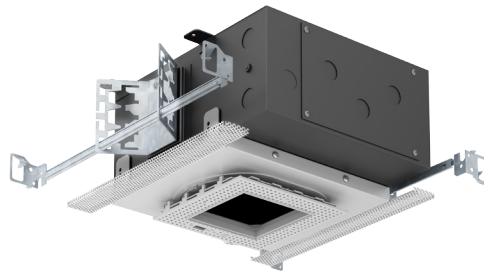

VFR-1AA-T

VF100 Round Trim
Mini Size Housing

VFR-1BA-T

VF100 Round Trim
Small Size Housing

VFR-1AR-T

VF100 Round Trim
Remodel Housing

SQUARE WALL WASH TRIMLESS

- 4.00" square die-cast wall wash trimless fixture
- 1.75" regress for greater cut-off
- Linear spread glass lens
- Ball catch retainer for easy trim insertion and removal
- Safety cable included
- Shower version available
- Powder coat finish
- Special finishes available

VFS-1AA-S

VF100 Square Trimless
Mini Size Housing

VFS-1BA-S

VF100 Square Trimless
Small Size Housing

VFS-1AR-S

VF100 Square Trimless
Remodel Housing

SQUARE WALL WASH TRIMMED

- 4.50" square die-cast wall wash trim fixture
- 1.75" regress for greater cut-off
- Linear spread glass lens
- Ball catch retainer for easy trim insertion and removal
- Safety cable included
- Shower version available
- Powder coat finish
- Special finishes available