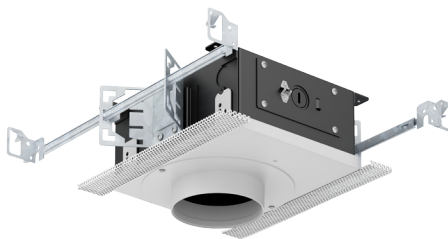

VFR-1AA-T

VF100 Round Trim
Mini Size Housing