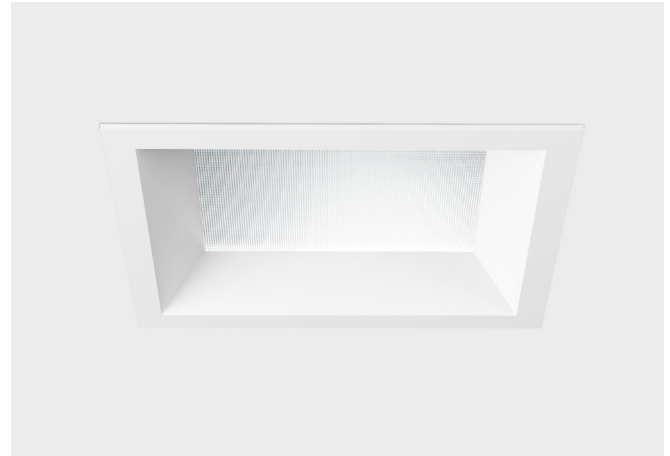

HVS-1AA-S-FD

VF150 Square Trimless
Mini Size Housing
Fixed Downlight

HVS-1BA-S-FD

VF150 Square Trimless
Small Size Housing
Fixed Downlight

HVS-1BA-S-AD

VF150 Square Trimless
Small Size Housing
0° - 45° Adjustable Downlight

SQUARE BEVELED TRIMMED

- Fixed or adjustable light output application
- 4.50" square die-cast aluminum
- 3.00" square large aperture
- 0.75" bevel regress
- Trimmed insert
- Solite diffusion lens (Optional)
- Ball catch retainer for easy trim insertion and removal
- Safety cable included
- Shower version available
- Powder coat finish