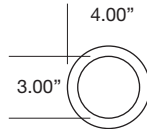

LED / MR16 / CMHMR16