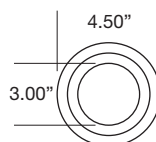

8701
LARGE APERTURE
4.5" TRIMMED
LED / MR16 / CMHMR16

Cat. #	Description	Finish
8701	Round Beveled Trim Insert	MB - Matte Black MW - Matte White XX - Custom Color

Available LED Sources			
11L 11W (825lm Bridgelux)	80 80CRI min	27 2700K	N Narrow 16° M Medium 28° W Wide 42°
16L 16W (1100lm Bridgelux)	90 90CRI min	30 3000K	
	97 97CRI typ	35 3500K (97CRI n/a) 40 4000K (97CRI n/a)	
09C 9W (900lm Cree)	80 80CRI min	27 2700K	N Narrow 16° M Medium 28° W Wide 42°
14C 14W (1200lm Cree)	95 95CRI typ	30 3000K	
20C 20W (1600lm Cree)		35 3500K 40 4000K	
28C 28W (2200lm Cree)			
11A 11W (660lm Bridgelux Class A - Special White)	93 93CRI typ	30 3000K	N Narrow 16° M Medium 28° W Wide 42°
16A 16W (860lm Bridgelux Class A - Special White)		35 3500K 40 4000K	
07S 7W (650lm Soraa 2" Light Engine)	80 80CRI min	27 2700K	N Narrow 9°
10S 10W (800lm Soraa 2" Light Engine)	95 95CRI typ	30 3000K	
18S 18W (1000lm Soraa 4" Light Engine)		40 4000K	
25S 25W (1400lm Soraa 4" Light Engine)			
14R 14W (600lm LumaDIM/LumaTUNE**)	90 90CRI min	18 3000K-1800K LumaDIM (90CRI only)	M Medium 40° W Wide 60°
20R 20W (900lm LumaDIM/LumaTUNE**)	CT LumaTUNE	16 4000K-1650K LumaTUNE (CT only)	
		27 6000K-2700K LumaTUNE (CT only)