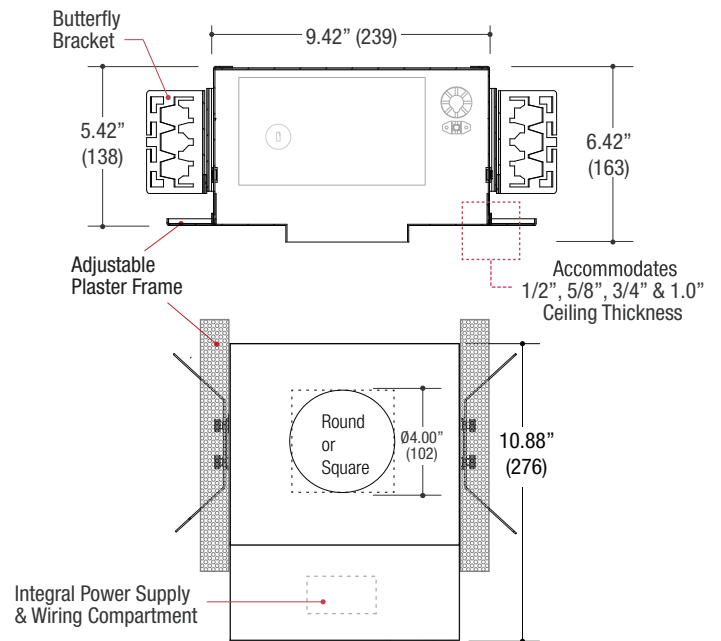

LED Ordering Info			
Housing	Lamp Quantity	Housing Size	Housing Type	Trim Type	LED Wattage	Power Supply	Voltage	Options	
VFR Round Housing	1 1 - Light	B Small	A Air-Tight NC	S Trimless T Trimmed	11L 11W (825lm Bridgelux) 16L 16W (1100lm Bridgelux) 09C 9W (900lm Cree) 14C 14W (1200lm Cree) 20C 20W (1600lm Cree) 11A 11W (660lm Bridgelux Class A - Special White) 16A 16W (860lm Bridgelux Class A - Special White)	LD LED Driver D1 LED Phase Dimming Driver (120V only) D2 0-10 Dimming Driver D3 Lutron Hi-lume 1% Forward Phase Dimming Driver (120V only)** D4 Lutron Hi-lume 1% Eco-system or 3-Wire Dimming Driver** D5 Lutron Eco-5% Eco-System Dimming Driver**	1 120 U 120-277	IC Insulated Ceiling 37W Max	

MR16 / CMHMR16 Ordering Info		
Lamp Wattage	Source	Power Supply
015 15 Watts	MR16X MR16 LED Retrofit MR16X MR16 Halogen	ET Elec Xfmr
020 20 Watts		MT Mag Xfmr
037 37 Watts		TT Toroid Xfmr
050 50 Watts		
020 20 Watts	CM16X MR16 Metal Halide	EB Elec MH Ballast
039 39 Watts