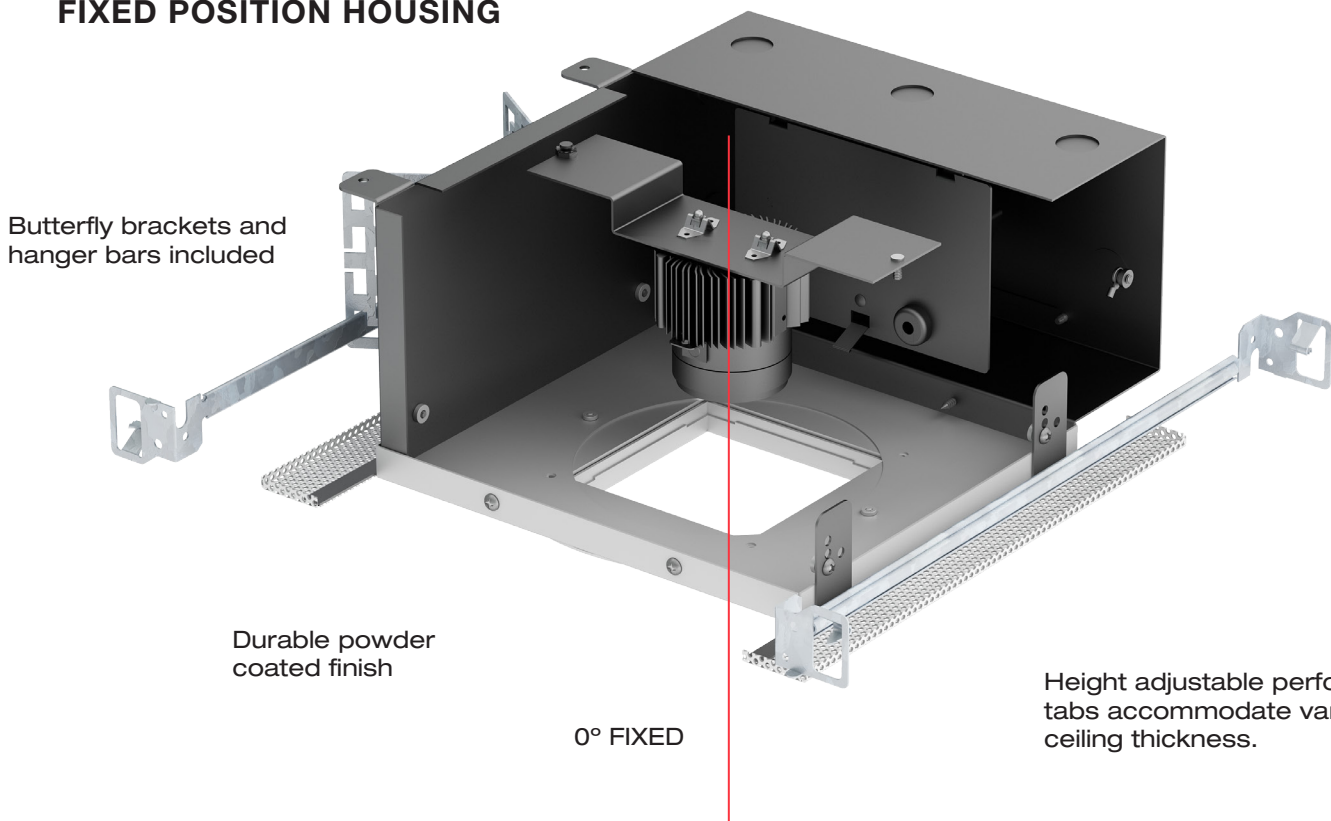

* Consult factory for IC maximum wattage

ADJUSTABLE SQUARE COLLAR

Recessed housings with square trims can sometimes be prone to sloppy installs which leave the square fixture not necessarily square with the rest of the environment. We have engineered a solution for this problem by making the collars on our square housings rotatable up to 45° in either direction, ensuring a perfectly square trim installation every time - even if the housing is not.

ADJUSTABLE HOUSING

360° Rotation

40° Tilt

Integral power supply and wiring compartment rated for through-branch wiring

FIXED POSITION HOUSING

Butterfly brackets and hanger bars included

Durable powder coated finish

0° FIXED

Height adjustable perforated tabs accommodate various ceiling thickness.

ROUND BEVELED TRIMLESS

- Fixed or adjustable light output application
- 4.00" round die-cast aluminum
- 3.00" round large aperture
- 0.75" bevel regress
- Trimless insert
- Solite diffusion lens (Optional)
- Ball catch retainer for easy trim insertion and removal
- Safety cable included
- Shower version available
- Powder coat finish