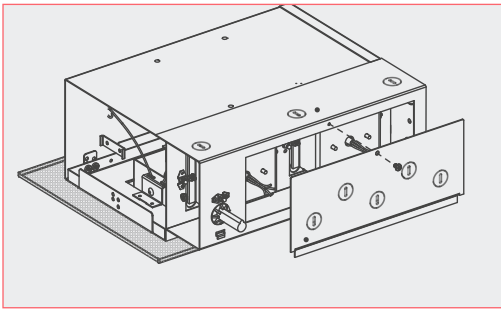

VF100 Installation

WIRING

This represents a high-level overview of the common steps involved in installing a VF Series new construction housing. This is not to be used as an official installation guide. Consult the LF web site for official installation instructions.

Round Trimless Shown

**CEILING THICKNESS INDICATORS
EMBOSED ON THE TRIMLESS
RING FACE**
1/2" 5/8" 3/4" 1"