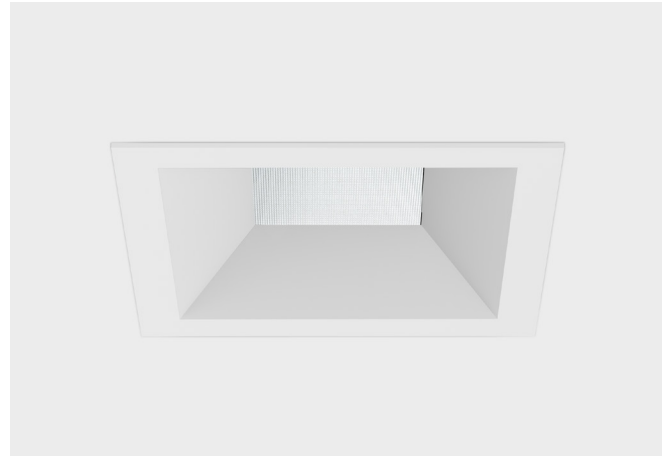

HVS-1AA-S-FD

HVS-1BA-S-FD

HVS-1BA-S-AD

VF150 Square Trimless
Mini Size Housing
Fixed Downlight

VF150 Square Trimless
Small Size Housing
Fixed Downlight

VF150 Square Trimless
Small Size Housing
0° - 45° Adjustable Downlight

SQUARE BEVELED TRIMMED

- 4.50" square beveled die-cast aluminum trim fixture
- Fixed Downlight or 0°-45° Tilt / 360° Rotational Hot Aiming
- Small 1.80" square aperture
- Accepts up to 2 optical accessories, dependent on lamp
- Solite diffusion lens (Optional)
- Ball catch retainer for easy trim insertion and removal
- Safety cable included
- Shower version available
- Powder coat finish