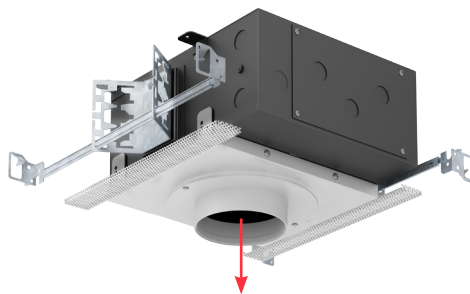

HVR-1BA-T-FD

VF150 Round Trim
Small Size Housing
Fixed Downlight