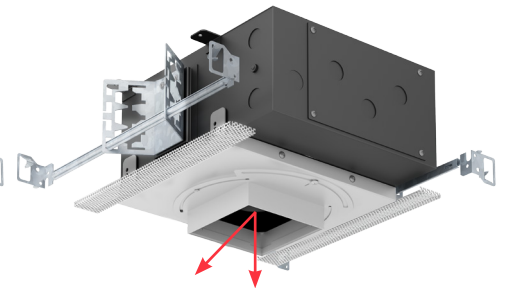

HVS-1AA-T-FD

VF150 Square Trim
 Mini Size Housing
Fixed Downlight

HVS-1BA-T-FD

VF150 Square Trim
 Small Size Housing
Fixed Downlight

HVS-1BA-T-AD

VF150 Square Trim
 Small Size Housing
0° - 45° Adjustable Downlight

SQUARE FLAT TRIMLESS

- Fixed or adjustable light output application
- 4.00" square die-cast aluminum
- 3.00" square large aperture
- Flush face
- Trimless insert
- Solite diffusion lens (Optional)
- Ball catch retainer for easy trim insertion and removal
- Safety cable included
- Shower version available
- Powder coat finish