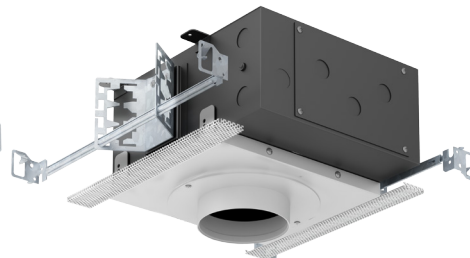

TRIMLESS INSTALLATION

The trimless housing option includes all of the features of the trimmed version with an added perforated mesh plate to allow the ceiling compound to be applied right to the edge of the housing aperture. VF100 trimless fixtures fit within the collar of the housing aperture for a totally flush installation.

VFR-1AA-S

VF100 Round Trimless
Mini Size Housing

VFR-1BA-S

VF100 Round Trimless
Small Size Housing

VFR-1AR-S

VF100 Round Trimless
Remodel Housing

ROUND WALL WASH TRIMMED

- 4.50" round die-cast wall wash trim fixture
- 1.75" regress for greater cut-off
- Linear spread glass lens
- Ball catch retainer for easy trim insertion and removal
- Safety cable included
- Shower version available
- Powder coat finish
- Special finishes available

VFR-1AA-T

VF100 Round Trim
Mini Size Housing

VFR-1BA-T

VF100 Round Trim
Small Size Housing

VFR-1AR-T

VF100 Round Trim
Remodel Housing

SQUARE WALL WASH TRIMLESS

- 4.00" square die-cast wall wash trimless fixture
- 1.75" regress for greater cut-off
- Linear spread glass lens
- Ball catch retainer for easy trim insertion and removal
- Safety cable included
- Shower version available
- Powder coat finish
- Special finishes available