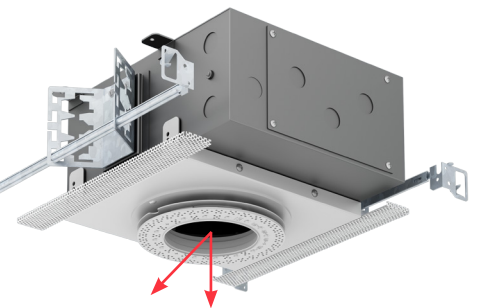

HVR-1AA-S-FD

VF150 Round Trimless
Mini Size Housing
Fixed Downlight

HVR-1BA-S-FD

VF150 Round Trimless
Small Size Housing
Fixed Downlight

HVR-1BA-S-AD

VF150 Round Trimless
Small Size Housing
0° - 45° Adjustable Downlight