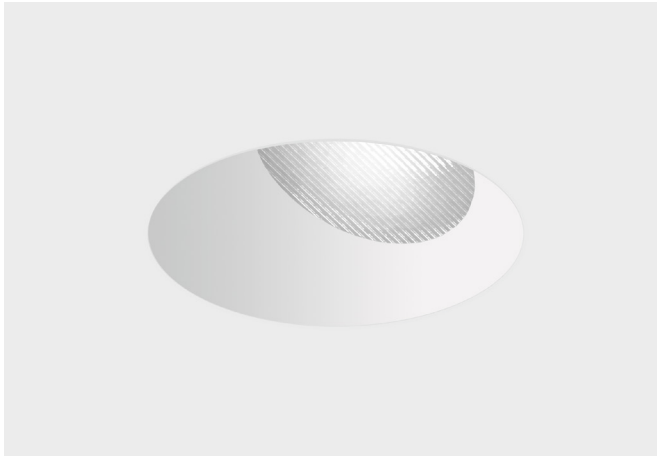

VFS-1AA-T

VF100 Square Trim
Mini Size Housing

VFS-1BA-T

VF100 Square Trim
Small Size Housing

VFS-1AR-T

VF100 Square Trim
Remodel Housing

ROUND WALL WASH TRIMLESS

- 4.00" round die-cast wall wash trimless fixture
- 1.75" regress for greater cut-off
- Linear spread glass lens
- Ball catch retainer for easy trim insertion and removal
- Safety cable included
- Shower version available
- Powder coat finish
- Special finishes available