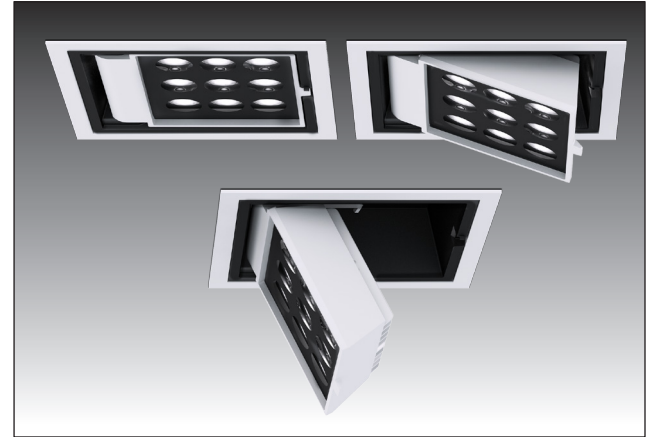

TRIMMED

LED

MINI

PROJECT	TYPE	CATALOG NUMBER
---------	------	----------------

Designed by Franco Mireni

WALL WASH / DOWNLIGHT

- Recessed adjustable downlight
- Die-cast aluminum construction
- Safety glass lens included
- 0°-88° lockable tilt aiming
- Powder coat finish

HOUSING

- All steel construction with powder coat finish
- Air-Tight rated
- **Ceiling Cut-Out - 5.00" x 5.00"**

LED SOURCE

- Nine (9) LED Array
- 21 watts total, 1520 lumens, 80CRI / 3000K
- Available in 3000K or 4000K color temperatures
- Narrow (10°), Medium (23°) or Wide (46°) distribution

ELECTRICAL

- Field-replaceable integral LED driver
- Electrical wiring compartment integrated into housing construction
- Thermal protection
- Easy maintenance access through ceiling opening
- Rated for through-branch wiring
- Dimmable

MOUNTING

- Butterfly brackets for commercial installation in drywall, wood, stone, acoustic tile, or other ceiling types
- Perforated plate adjusts for 1/2", 5/8", 3/4" & 1.0" ceiling thickness
- Optional hanger bar attachment for residential installation