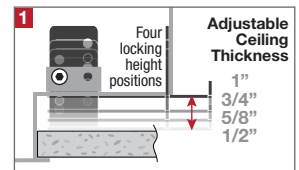

WALL WASH / DOWNLIGHT

- Recessed adjustable downlight
- Die-cast aluminum construction
- Safety glass lens included
- 0°-88° lockable tilt aiming
- Powder coat finish

HOUSING

- All steel construction with powder coat finish
- Air-Tight rated
- **Ceiling Cut-Out - 5.00" x 5.00"**

LED SOURCE

- Nine (9) LED Array
- 21 watts total, 1520 lumens, 80CRI / 3000K
- Available in 3000K or 4000K color temperatures
- Narrow (10°), Medium (23°) or Wide (46°) distribution

ELECTRICAL

- Field-replaceable integral LED driver
- Electrical wiring compartment integrated into housing construction
- Thermal protection
- Easy maintenance access through ceiling opening
- Rated for through-branch wiring
- Dimmable

MOUNTING

- Butterfly brackets for commercial installation in drywall, wood, stone, acoustic tile, or other ceiling types
- Perforated plate adjusts for 1/2", 5/8", 3/4" & 1.0" ceiling thickness
- Optional hanger bar attachment for residential installation

LABELS

- Suitable for damp location
- IC rated / Air-Tight

Patent Pending

5 YEAR WARRANTY
Limited

ORDERING INFO

SERIES	WATTAGE	CRI / COLOR	BEAM	DRIVER	VOLTAGE	FINISH	OPTIONS
7622-1AA-T	21L 21W LED 1520 lm nom.	8030 80CRI / 3000K 8040 80CRI / 4000K	N Narrow 10° M Medium 23° W Wide 46°	LD LED Driver D1 Phase Dim. 120V Driver (120V only) D2 0-10V Dim. Driver	1 120V U 120-277V	WW White	CP Chicago Plenum EM Emergency Relay IC Insulated Ceiling
PIAZZA Recessed Mini Die-Cast Aluminum Trim Adjustable Wall Wash / DL Trimmed Fixture New Construction Housing							

Ordering Example: **7622-1AA-T-21L-8030-N-D1-1-WW-CP**

©2016 LF ILLUMINATION LLC

We reserve the right to change or withdraw specifications without prior notice.

HEADQUARTERS
9200 Deering Avenue
Chatsworth CA 91311

Telephone: 818-885-1335
Toll Free: 855-885-1335
Fax: 818-576-1335

www.lfillumination.com
rev: 022216