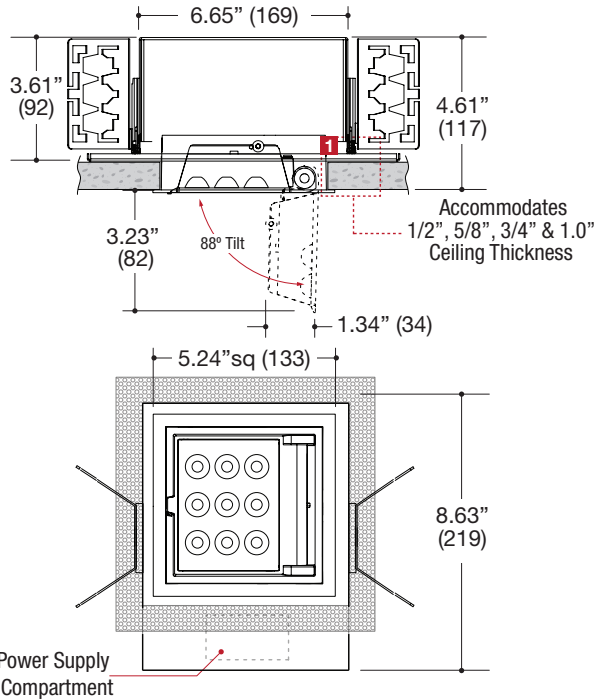

TRIMMED

LED

MINI

PROJECT	TYPE	CATALOG NUMBER
---------	------	----------------

Designed by Franco Mireni

WALL WASH / DOWNLIGHT

- Recessed adjustable downlight
- Die-cast aluminum construction
- Safety glass lens included
- 0°-88° lockable tilt aiming
- Powder coat finish

HOUSING

- All steel construction with powder coat finish
- Air-Tight rated
- **Ceiling Cut-Out - 5.00" x 5.00"**

LED SOURCE

- Nine (9) LED Array
- 21 watts total, 1520 lumens, 80CRI / 3000K
- Available in 3000K or 4000K color temperatures
- Narrow (10°), Medium (23°) or Wide (46°) distribution