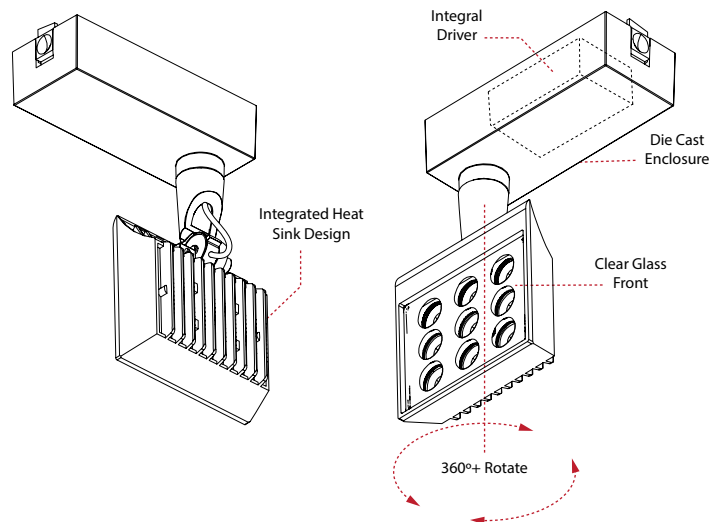

LABELS

- Suitable for dry location

Halo® is a registered trademark of Cooper Industries, Juno® is a registered trademark of Juno Lighting, Global® is a registered trademark of Nordic Aluminium.

Designed by Franco Mirenzi

ORDERING INFO

SERIES	ADAPTER	WATTAGE	CRI / COLOR	BEAM	POWER SUPPLY	VOLTAGE	FINISH
TRA09B PIAZZA Trackhead Die-Cast Aluminum Adjustable	H Halo® compatible	21L 21W LED 1520 lm nom.	8027 80CRI / 2700K	N Narrow 12° M Medium 25° W Wide 46°	LD LED Driver D1 Phase Dimming 120V	1 120V	BB Black WW White
	J Juno® compatible		8030 80CRI / 3000K				
	G Global® GES compatible		8035 80CRI / 3500K				
	M Monopoint		8040 80CRI / 4000K				
			9027 90CRI / 2700K				
			9030 90CRI / 3000K				
			9727 97CRI / 2700K				
			9730 97CRI / 3000K				

Ordering Example: **TRA09B-H-21L-8027-N-ED-1-WW**

©2013 LF ILLUMINATION LLC

We reserve the right to change or withdraw specifications without prior notice.

HEADQUARTERS
9200 Deering Avenue
Chatsworth CA 91311

Telephone: 818-885-1335
Toll Free: 855-885-1335
Fax: 818-576-1335

www.lfillumination.com
rev: 041014

2STEP
MacAdams

5 YEAR
WARRANTY
Limited