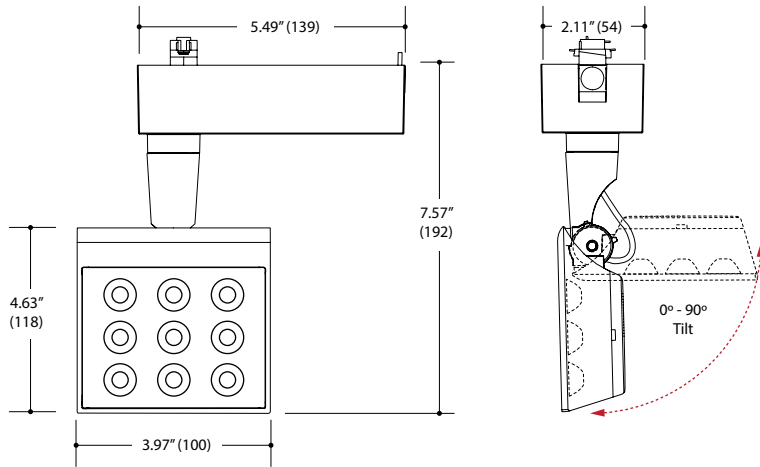

### TRACKHEAD

- 3.97" square trackhead
- 0° - 90° lockable tilt aiming / 360°+ rotation
- Die cast aluminum head and gear housing
- Safety glass lens included
- Powder coat finish