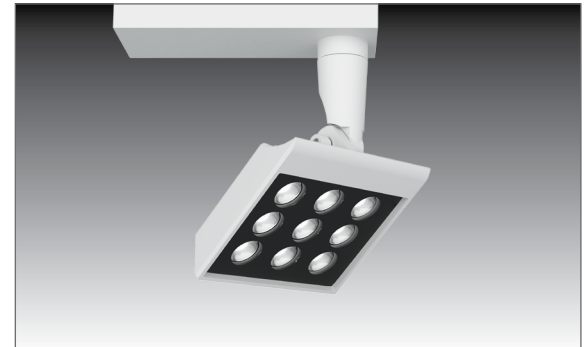

### TRACKHEAD

- 3.97" square trackhead
- 0° - 90° lockable tilt aiming / 360°+ rotation
- Die cast aluminum head and gear housing
- Safety glass lens included
- Powder coat finish

### ELECTRICAL

- Integral LED driver
- Dimmable power supply available
- 1 or 2 circuit track compatible

### MOUNTING

- Compatible with Halo®, Juno®, or Global® GES track