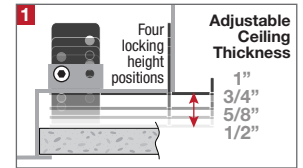

WALL WASH / DOWNLIGHT

- Recessed adjustable downlight
- Die-cast aluminum construction
- Safety glass lens included
- 0°-88° lockable tilt aiming
- Powder coat finish

HOUSING

- All steel construction
- Powder coat finish
- **Ceiling Cut-Out - 7.65\" x 7.65\"**

LED SOURCE

- Twenty (20) LED Array
- 46 watts total, 3365 lumens, 80CRI / 3000K
- Available in 3000K or 4000K color temperatures
- Narrow (10°), Medium (23°) or Wide (46°) distribution

ELECTRICAL

- Field-replaceable integral LED driver
- Electrical wiring compartment integrated into housing construction
- Thermal protection
- Easy maintenance access through ceiling opening
- Rated for through-branch wiring
- Dimmable

MOUNTING

- Butterfly brackets for commercial installation in drywall, wood, stone, acoustic tile, or other ceiling types
- Perforated plate adjusts for 1/2\", 5/8\", 3/4\" & 1.0\" ceiling thickness
- Optional hanger bar attachment for residential installation

LABELS

- Suitable for damp location

Patent Pending

5 YEAR WARRANTY
Limited

ORDERING INFO

SERIES	WATTAGE	CRI / COLOR	BEAM	DRIVER	VOLTAGE	FINISH	OPTIONS
7722-1DN-T	46L 46W LED 3365 lm nom.	8030 80CRI / 3000K 8040 80CRI / 4000K	N Narrow 10° M Medium 23° W Wide 46°	LD LED Driver D1 Phase Dim. 120V Driver D2 0-10V Dim. Driver D3 Lutron Hi-Lume Forward Phase 2-Wire (1%) D4 Lutron Hi-Lume Eco-System & 3-Wire (1%) D5 Lutron Eco-System 5-Series 4-Wire (5%) <i>(Consult factory for further dimming options)</i>	1 120V U 120-277V	WW White	CP Chicago Plenum EM Emergency Relay
PIAZZA Recessed Large Die-Cast Aluminum Trim Adjustable Wall Wash / DL Trimmed Fixture New Construction Housing							

Ordering Example: **7722-1DN-T-46L-8030-N-D1-1-WW-CP**

©2016 LF ILLUMINATION LLC

We reserve the right to change or withdraw specifications without prior notice.

HEADQUARTERS
9200 Deering Avenue
Chatsworth CA 91311

Telephone: 818-885-1335
Toll Free: 855-885-1335
Fax: 818-576-1335

www.lfillumination.com
rev: 022216