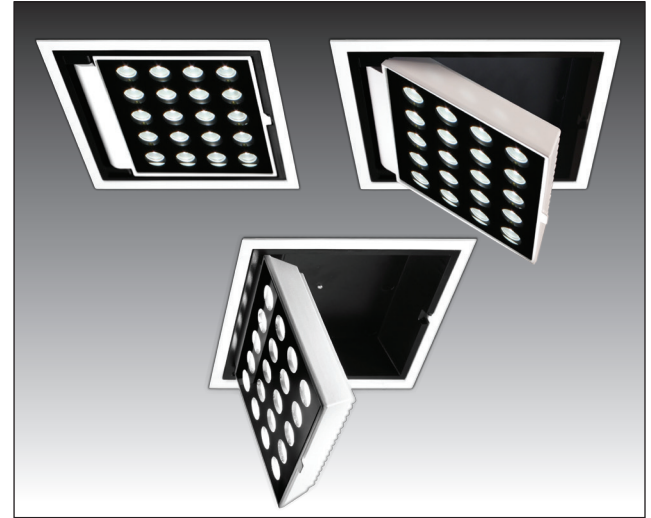

PROJECT

TYPE

CATALOG NUMBER

Designed by Franco Mirezzi

WALL WASH / DOWNLIGHT

- Recessed adjustable downlight
- Die-cast aluminum construction
- Safety glass lens included
- 0°-88° lockable tilt aiming
- Powder coat finish

HOUSING

- All steel construction
- Powder coat finish
- **Ceiling Cut-Out - 7.65\" x 7.65\"**

LED SOURCE

- Twenty (20) LED Array
- 46 watts total, 3365 lumens, 80CRI / 3000K
- Available in 3000K or 4000K color temperatures
- Narrow (10°), Medium (23°) or Wide (46°) distribution

ELECTRICAL

- Field-replaceable integral LED driver
- Electrical wiring compartment integrated into housing construction
- Thermal protection
- Easy maintenance access through ceiling opening
- Rated for through-branch wiring
- Dimmable

MOUNTING

- Butterfly brackets for commercial installation in drywall, wood, stone, acoustic tile, or other ceiling types
- Perforated plate adjusts for 1/2\", 5/8\", 3/4\" & 1.0\" ceiling thickness
- Optional hanger bar attachment for residential installation