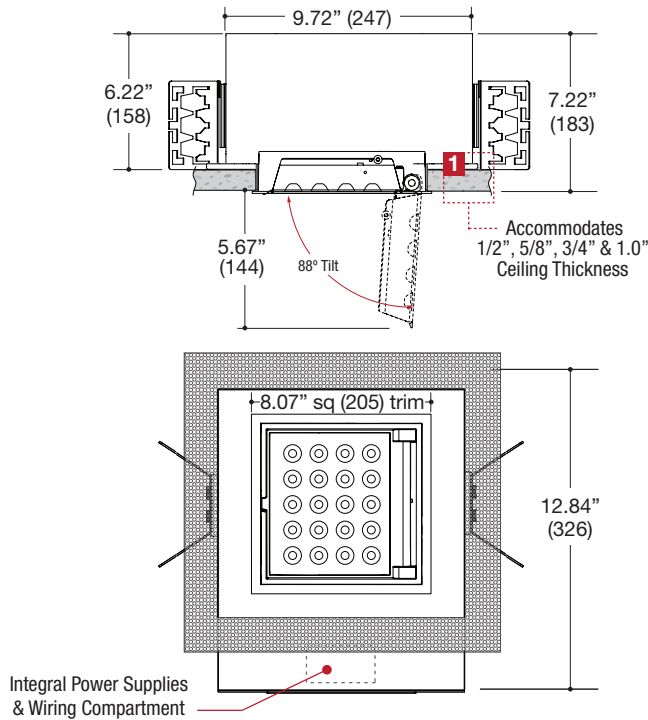

PROJECT

TYPE

CATALOG NUMBER

Designed by Franco Mirezzi

WALL WASH / DOWNLIGHT

- Recessed adjustable downlight
- Die-cast aluminum construction
- Safety glass lens included
- 0°-88° lockable tilt aiming
- Powder coat finish

HOUSING

- All steel construction
- Powder coat finish
- **Ceiling Cut-Out - 7.65\" x 7.65\"**

LED SOURCE

- Twenty (20) LED Array
- 46 watts total, 3365 lumens, 80CRI / 3000K
- Available in 3000K or 4000K color temperatures
- Narrow (10°), Medium (23°) or Wide (46°) distribution

ELECTRICAL

- Field-replaceable integral LED driver
- Electrical wiring compartment integrated into housing construction
- Thermal protection
- Easy maintenance access through ceiling opening
- Rated for through-branch wiring
- Dimmable