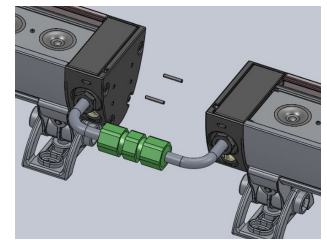

EW (Pair)
Extendable Wall Mount

HOUSING

- Powder coat finish
- Outdoor weathertight performance
- Wide range mounting rotations

MOUNTING

- Extended Wall Mount
- Wall Mount
- Suspension Ceiling Mount
- Fixed Ceiling Mount
- Linear Linking Mount

LABELS

- Suitable for wet location

LINEAR LINKING OPTION

ORDERING INFO

rev: 092413

SERIES	FINISH
4322-SC SUSPENDED CEILING MOUNT 60" Max. cable	SS Silver XX Custom
4322-FC CEILING MOUNT Adjustable	
4322-FW WALL MOUNT Adjustable	
4322-EW EXTENDABLE WALL MOUNT Adjustable	