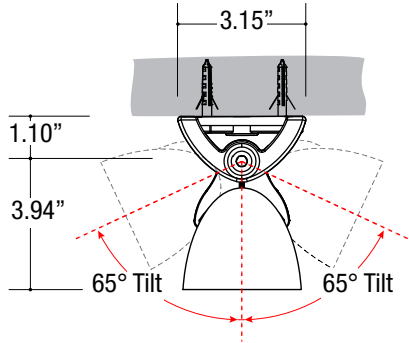

Ordering Example: **4322-28L-8030-W-LD-U-SS**

IP66 OUTDOOR MOUNTING SYSTEMS

PROJECT

TYPE

CATALOG NUMBER

SC (Pair)
Suspended Ceiling Mount

FC (Pair)
Fixed Ceiling Mount

FW (Pair)
Fixed Wall Mount