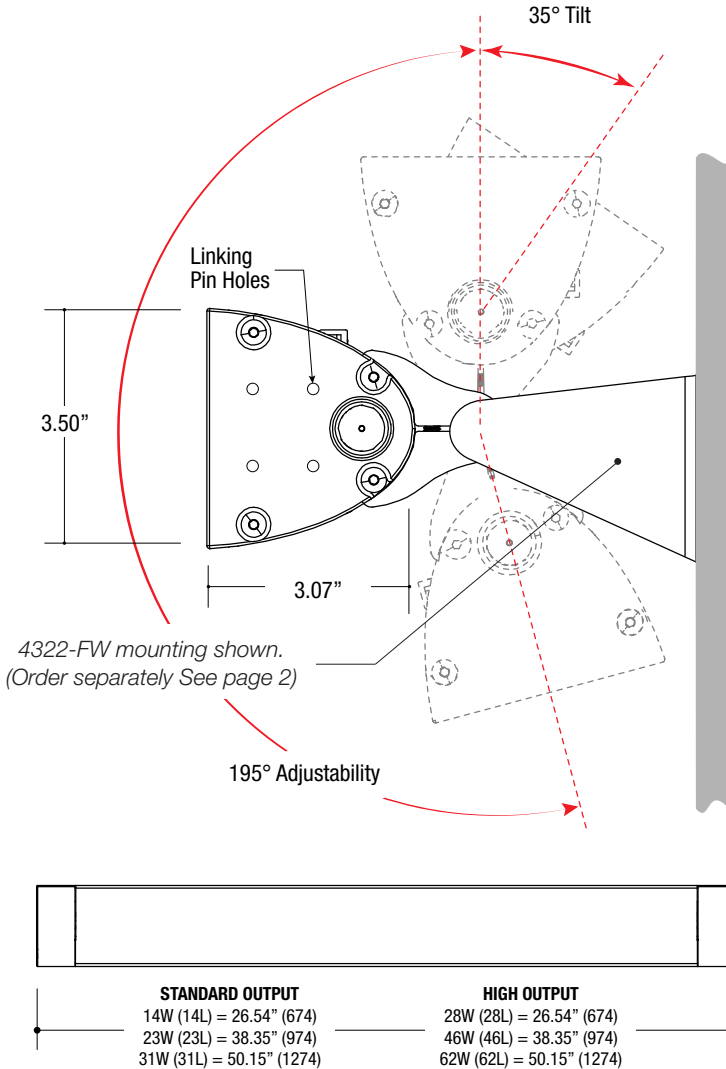

PROJECT

TYPE

CATALOG NUMBER

LINEAR OUTDOOR

- Multi system linear projector
- Powder coat finish
- IP66 Outdoor weathertight performance
- 195° adjustable mounting rotation
- 35° fine tilt aiming

HOUSING

- Extruded aluminum with toughened safety glass
- Die cast aluminum end caps
- Dust and water jet tight, fully gasketed
- Exterior stainless steel hardware

LED SOURCE

Standard Output

- 14W / 1400lm (@ 80CRI min / 3000K)
- 23W / 2300lm (@ 80CRI min / 3000K)
- 31W / 3100lm (@ 80CRI min / 3000K)

High Output

- 28W / 2800lm (@ 80CRI min / 3000K)
- 46W / 4600lm (@ 80CRI min / 3000K)
- 62W / 6200lm (@ 80CRI min / 3000K)

ELECTRICAL

- Field-replaceable integral LED driver
- Includes double cable entry
- Easy maintenance tool-less entry

MOUNTING (Ordered Separately)

- Ceiling mount / Adjustable
- Suspended ceiling mount
- Wall mount / Adjustable
- Extendable wall mount / Adjustable

LABELS

- Suitable for wet location

ORDERING INFO

SERIES	WATTAGE	CRI / COLOR	BEAM	DRIVER	VOLTAGE	FINISH
4322 FRONTELUCE SURFACE Die Cast Aluminum Adjustable Accent Surface Mount Outdoor Fixture	14L 14W LED 1400 lm nom.	8027 80CRI / 2700K 8030 80CRI / 3000K	W Wide	LD LED Driver	U 120-277V	SS Silver XX Custom
	23L 23W LED 2300 lm nom.					
	31L 31W LED 3100 lm nom.					
	28L 28W LED 2800 lm nom.					
	46L 46W LED 4600 lm nom.					
	62L 62W LED 6200 lm nom.					