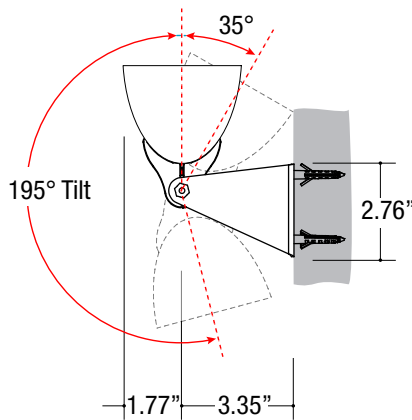

Ordering Example: **4322-28L-8030-W-LD-U-SS**

IP66 OUTDOOR MOUNTING SYSTEMS

PROJECT

TYPE

CATALOG NUMBER

SC (Pair)
Suspended Ceiling Mount

FC (Pair)
Fixed Ceiling Mount

FW (Pair)
Fixed Wall Mount