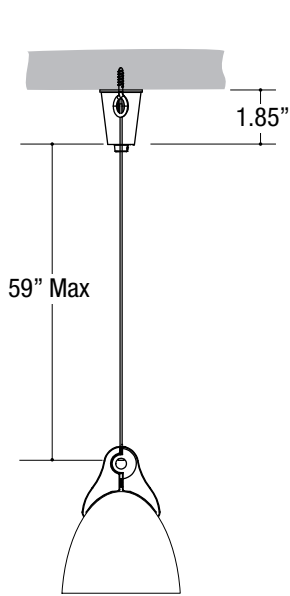

IP66 OUTDOOR MOUNTING SYSTEMS

PROJECT

TYPE

CATALOG NUMBER

SC (Pair)
Suspended Ceiling Mount