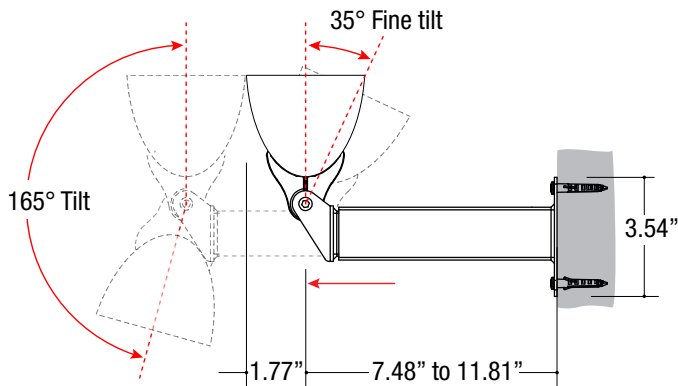

Ordering Example: **4322-28L-8030-W-LD-U-SS**

IP66 OUTDOOR MOUNTING SYSTEMS

PROJECT

TYPE

CATALOG NUMBER

SC (Pair)
Suspended Ceiling Mount

FC (Pair)
Fixed Ceiling Mount

FW (Pair)
Fixed Wall Mount