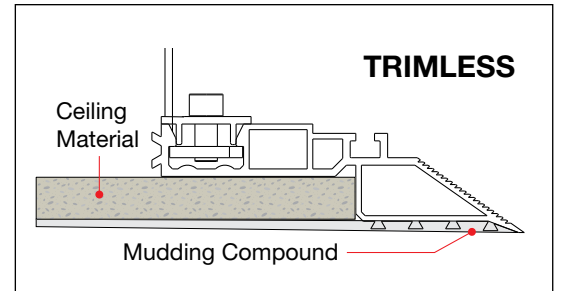

PROJECT	TYPE	CATALOG NUMBER
---------	------	----------------

EF100

EF100 Channel

- Extruded aluminum construction
- Trimless Edge
- Black anodized standard finish

Patents Pending

ORDERING INFO

SERIES	LENGTH	TRACK	FINISH
EFC	048 4' EF100 Channel	G GES Track (<i>Installed</i>)	BB Black Anodized (Standard finish)
	096 8' EF100 Channel	T TEK Track (<i>Installed</i>)	
EF100 System Extruded aluminum Trimless edge		(<i>leave blank for open channel</i>)	XX Custom (Consult factory)