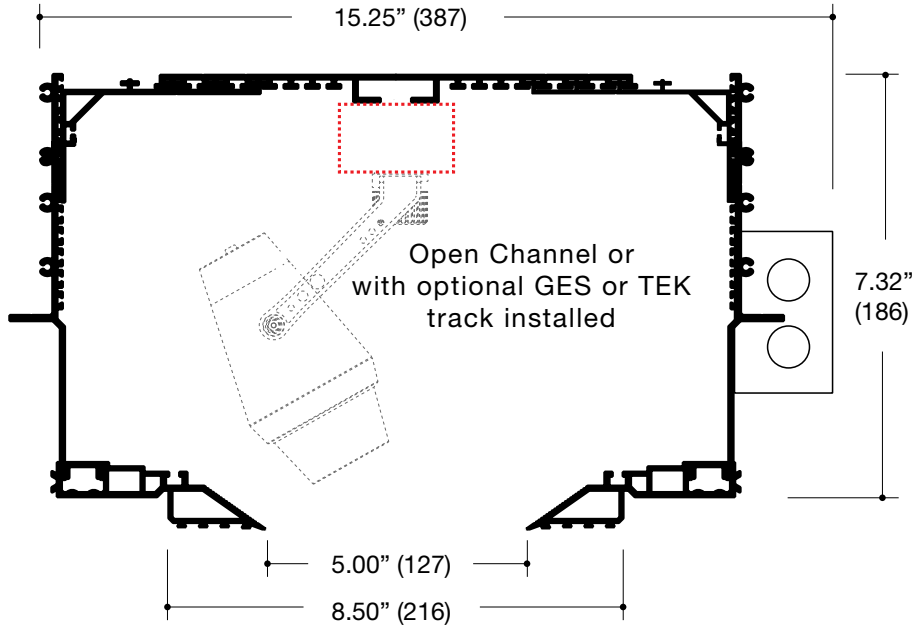

PROJECT	TYPE	CATALOG NUMBER
---------	------	----------------

EF100

EF100 Channel

- Extruded aluminum construction
- Trimless Edge
- Black anodized standard finish

Patents Pending

ORDERING INFO

SERIES	LENGTH	TRACK	FINISH
EFC	048 4' EF100 Channel	G GES Track (<i>Installed</i>)	BB Black Anodized (Standard finish)
	096 8' EF100 Channel	T TEK Track (<i>Installed</i>)	
EF100 System Extruded aluminum Trimless edge		(<i>leave blank for open channel</i>)	XX Custom (Consult factory)

Ordering Example: **EFC-048-BB**