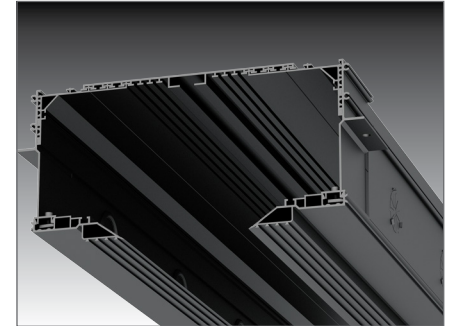

PROJECT	TYPE	CATALOG NUMBER
---------	------	----------------

EF100

EF100 Channel

- Extruded aluminum construction
- Trimless Edge
- Black anodized standard finish

Patents Pending

ORDERING INFO

SERIES	LENGTH	TRACK	FINISH
EFC	048 4' EF100 Channel	G GES Track (<i>Installed</i>)	BB Black Anodized (Standard finish)
	096 8' EF100 Channel	T TEK Track (<i>Installed</i>)	
EF100 System Extruded aluminum Trimless edge		(<i>leave blank for open channel</i>)	XX Custom (Consult factory)

Ordering Example: **EFC-048-BB**