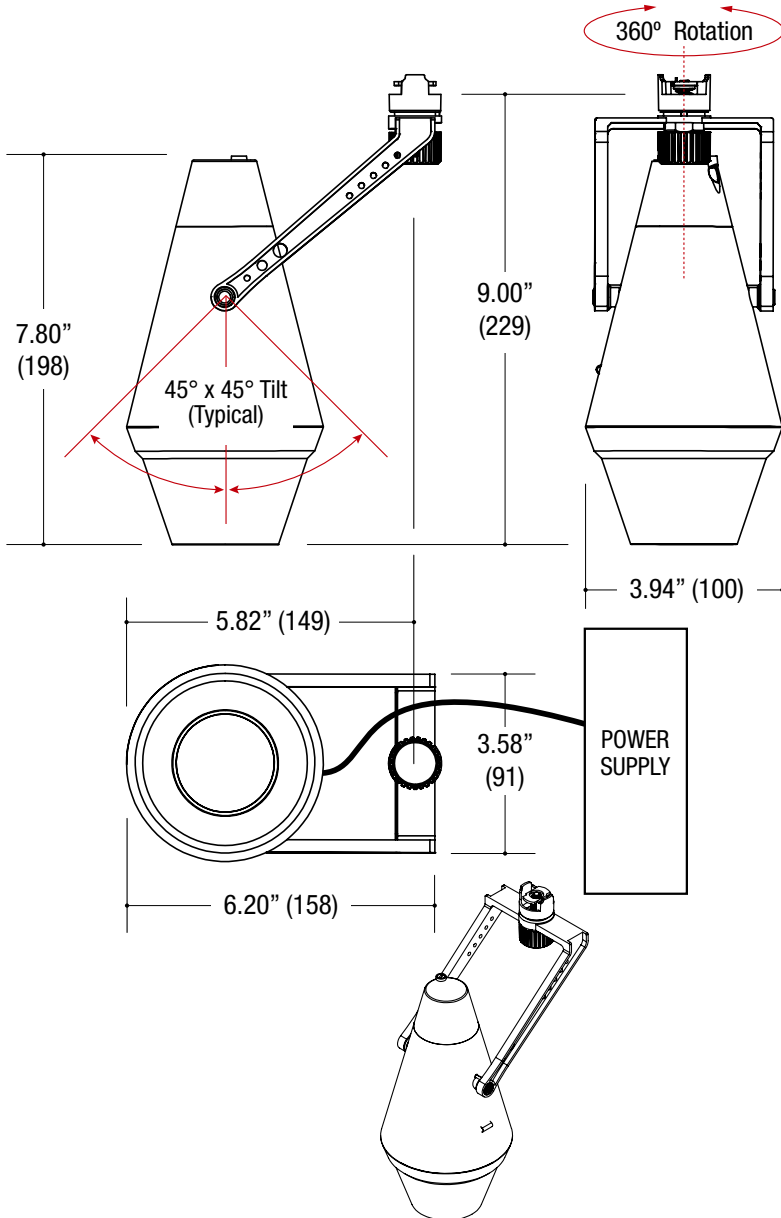

PROJECT	TYPE	CATALOG NUMBER
---------	------	----------------

TOP MOUNT SPOTLIGHT

- 2.68" diameter conical shape
- Closed back
- 185°+ vertical tilting
- Die cast aluminum component and optical housing
- Powder coat finish

LAMPS (not included)

- T4 GU6.5 lamps in 20W or 39W
- Reflectors in narrow, medium, and wide beams
- Easy relamping via front snoot snap-in catch action
- Accepts up to 2 optical accessories dependent on lamp