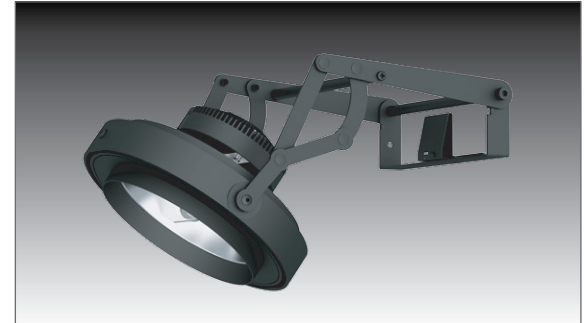

#### SIDE MOUNT SPOTLIGHT

- Steel construction articulating extending arm
- Die cast aluminum double gimbal lamp holder
- 45° x 45° tilt adjustment
- Powder coat finish

#### LED SOURCE

- Field-replaceable integral LED module
- Field-changeable optic
- Easy access via front ring snap-in catch action.
- 22W / 2200lm, 80CRI / 3000K
- 45W / 4000lm, 80CRI / 3000K
- Accepts up to 2 or more optical accessories

#### ELECTRICAL

- Field-replaceable LED driver
- Optional dimming

#### MOUNTING

- Articulating extension arm
- Snap in channel mounting
- EF100 / EFC Channel (*Sold Separately*)