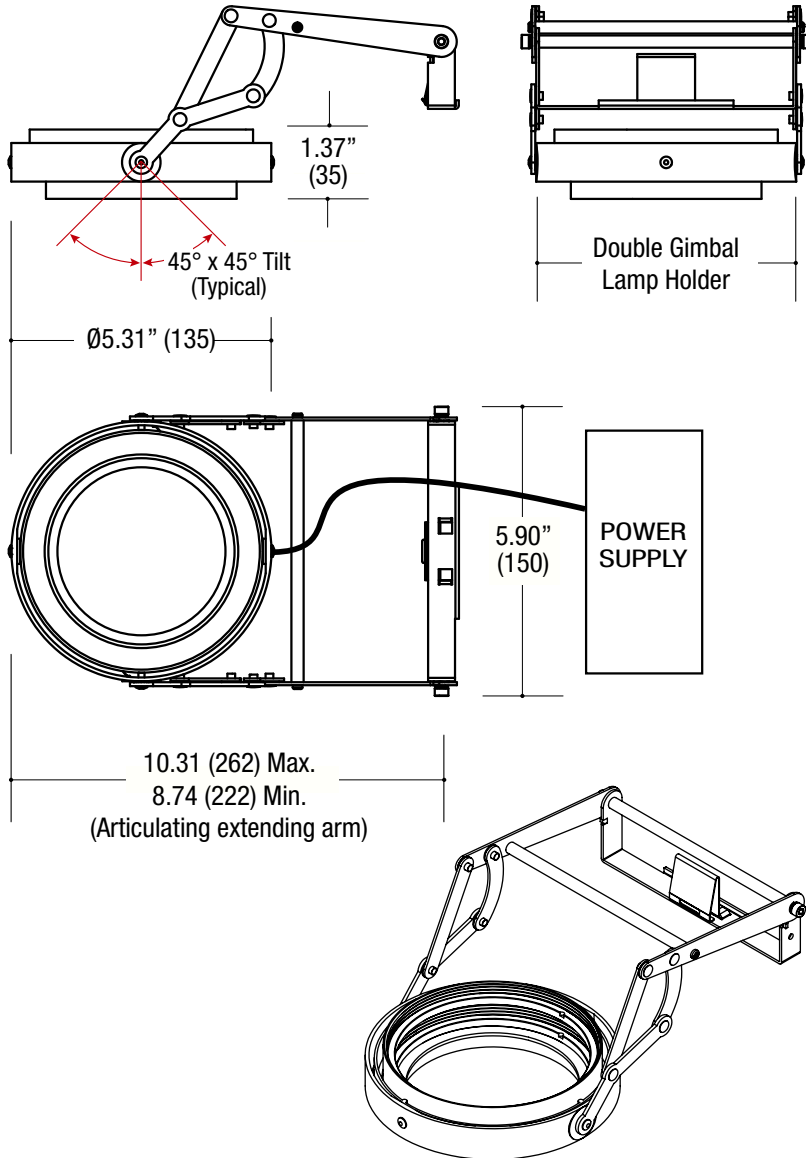

#### SIDE MOUNT SPOTLIGHT

- Steel construction articulating extending arm
- Die cast aluminum double gimbal lamp holder
- 45° x 45° tilt adjustment
- Powder coat finish

#### LED SOURCE

- Field-replaceable integral LED module
- Field-changeable optic
- Easy access via front ring snap-in catch action.
- 22W / 2200lm, 80CRI / 3000K
- 45W / 4000lm, 80CRI / 3000K
- Accepts up to 2 or more optical accessories