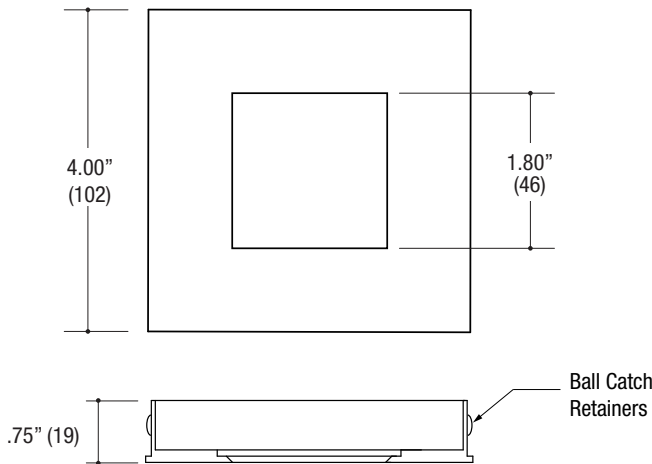

Measurements in () are metric equivalents.

Specifications

SQUARE DOWNLIGHT

- Recessed fdownlight
- 4.00" square flat die-cast aluminum
- Small 1.80" square aperture
- Trimless insert
- Accepts up to 2 or more optical accessories
- Ball catch retainer for easy trim insertion and removal with safety cable included
- Powder coat finish