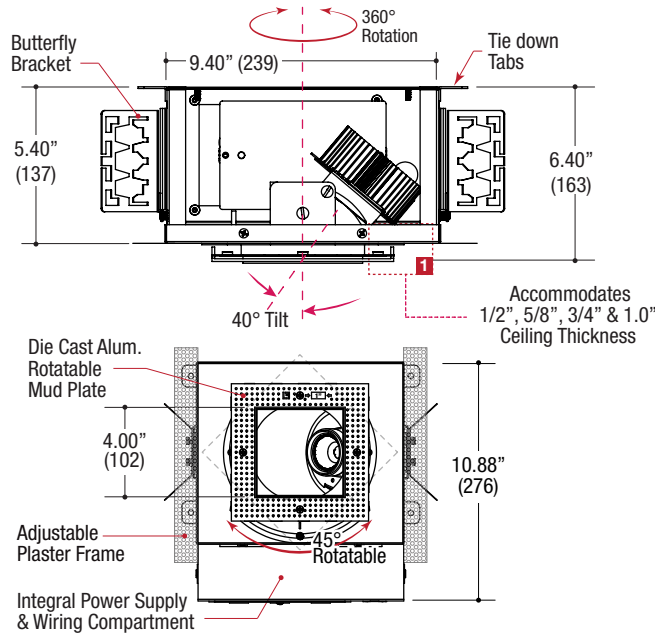

Specifications

SQUARE TRIMLESS HOUSING

- Housing of all steel construction
- Adjustable plaster frame
- Black powder coat finish
- **Ceiling Cut-out - 6.50" x 6.50"**

LED TECHNOLOGIES

LumaDIM™ Warm dimming LED

- 14W / 600lm, 90CRI / 3000-1800K
- 20W / 900lm, 90CRI / 3000-1800K

[(Click for more about LumaDIM™)](#)

LumaTUNE™ Adjustable color tuning

- 14W / 600lm, 90CRI / 4000-1650K
- 20W / 900lm, 90CRI / 4000-1650K

[(Click for more about LumaTUNE™)](#)

Dimming

0-10V DIMMING COMPATIBILITY TABLE			
BRAND / MODEL	PART #	BRAND / MODEL	PART #
Lutron DIVA	DVSTV	Vantage INFUSION	LVOS-0-10-PWM-DIN
Lutron NOVA	NTFTV	Vantage INFUSION	LVOS-1-10-PWM-P
Lutron NOVA	NTTV	Crestron iLUX	CLS-EXP-DIMFLV
Lutron HWQS	LMJ-5T-DV-B	Crestron DIN	DIN-4DIMFLV4
Lutron POWPAK	RMJ-5T-DV-B	Crestron Green Light	GLX-DIMFLV8
Lutron Grafik Eye 3000	GRX-TVI	Crestron Green Light	GLXP-DIMFLV8
Lutron Grafik Eye 4000	GRX-TVI	Crestron DIN	DIN-A08
Lutron QS ENERGI SAVR	QNS-4T16-S		

©2017 LF ILLUMINATION LLC
We reserve the right to change or withdraw specifications without prior notice.

HEADQUARTERS
9200 Deering Avenue
Chatsworth CA 91311

Telephone: 818-885-1335
Toll Free: 855-885-1335
Fax: 818-576-1335

www.lfillumination.com
rev: 081617

(HVS-1BA-S)
SMALL SIZED HOUSING
(AD) Adjustable Downlight
(FD) Fixed Downlight (Also available)

VF150 and LumaTUNE™ together provide a whole new level for white light technology, 100% - 1% tunable and dimmable

In the case of architectural lighting, the range of applications have been greater and specifications more demanding of LED technology. Typically these LED designs have been limited to a single color temperature. LumaTUNE™ offers a tunable range of 1650-4000K at high CRI levels. Dimming to 1% with fixed CCT or Dimming to 1% with variable CCT to replicate halogen dimming profiles. Rather it be specification grade directional downlight, retail, accent, cosmetic-counters, hospitality or museums LF Illumination's LumaTUNE™ offers greater versatility for the lighting designer's ever challenging demands.

ELECTRICAL

- Field-replaceable integral LED driver
- Electrical wiring compartment integrated into housing construction
- Internal thermal protection
- Easy maintenance access through ceiling opening
- Rated for through-branch wiring
- Optional dimming

MOUNTING

- Butterfly brackets for commercial installation in drywall, wood, stone, acoustic tile, or other ceiling types
- Perforated plate adjusts for 1/2", 5/8", 3/4" & 1.0" ceiling thickness
- Includes Heavy-Duty L-Bars™ hanger bar system for residential installation

LABELS

- Suitable for damp location, except when ordered with shower trim - Suitable for wet location
- **Air-Tight / IC Optional**