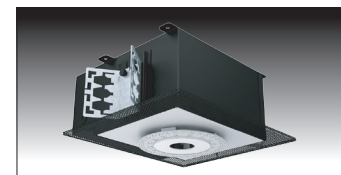

(HVR-1BA-S)

SMALL SIZED HOUSING

5 YEAR WARRANTY
Limited

IC / Air-Tight