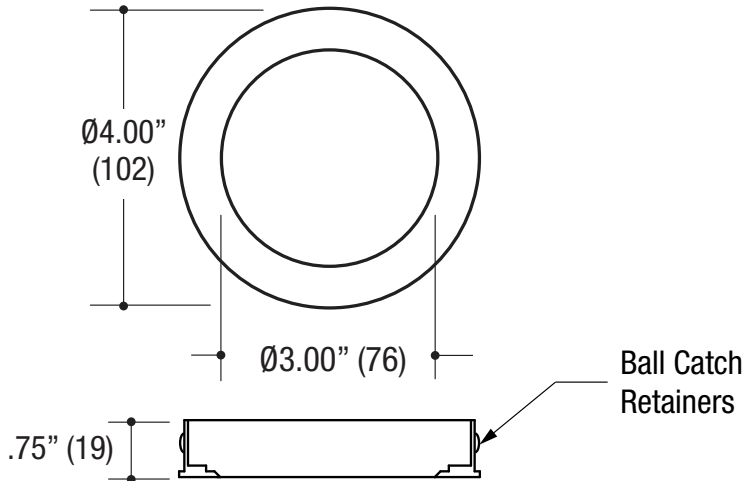

(Shown with lens)

Specifications

TRIM ORDERING INFO

TRIM SERIES	TRIM FINISH	OPTIONS
9801 4.00" Round Flat Accent Die-Cast Aluminum Trimless Insert	MW White MB Black XX Custom	CL Clear lay-in lens DL Diffused lay-in lens SHCL Shower rated Clear lay-in lens SHDL Shower rated Diffused lay-in lens

Example: **9801-MB-SHCL**

ROUND FLAT TRIMLESS ACCENT

- Fixed or adjustable light output application
- 4.00" round die-cast aluminum
- 3.00" round large aperture
- Trimless insert
- Ball catch retainer for easy trim insertion and removal
- Safety cable included
- Powder coat finish