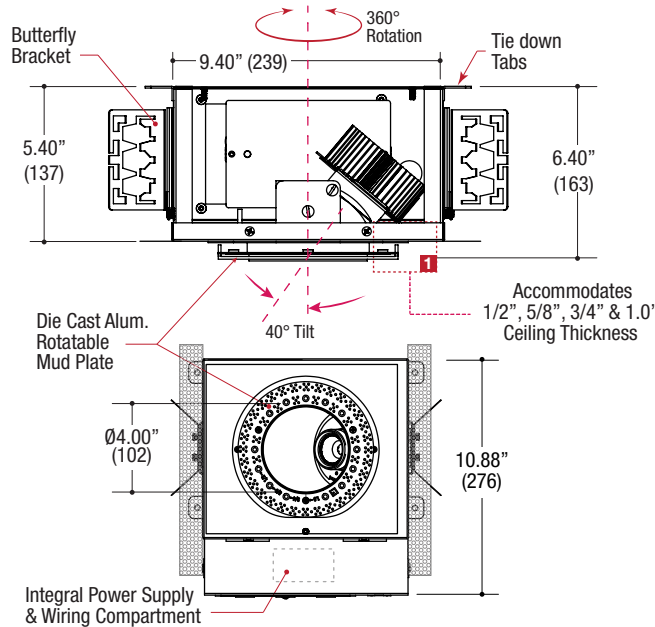

Specifications

ROUND TRIMLESS HOUSING

- Housing of all steel construction
- Adjustable plaster frame
- Black powder coat finish
- **Ceiling Cut-out - Ø6.50"**

LED TECHNOLOGIES

LumaDIM™ Warm dimming LED

- 14W / 600lm, 90CRI / 3000-1800K
- 20W / 900lm, 90CRI / 3000-1800K

[(Click for more about LumaDIM™)](#)

LumaTUNE™ Adjustable color tuning

- 14W / 600lm, 90CRI / 4000-1650K
- 20W / 900lm, 90CRI / 4000-1650K

[(Click for more about LumaTUNE™)](#)

Dimming

0-10V DIMMING COMPATIBILITY TABLE			
BRAND / MODEL	PART #	BRAND / MODEL	PART #
Lutron DIVA	DVSTV	Vantage INFUSION	LVOS-0-10-PWM-DIN
Lutron NOVA	NTFTV	Vantage INFUSION	LVOS-1-10-PWM-P
Lutron NOVA	NTTV	Crestron iLUX	CLS-EXP-DIMFLV
Lutron HWQS	LMJ-5T-DV-B	Crestron DIN	DIN-4DIMFLV4
Lutron POWPAK	RMJ-5T-DV-B	Crestron Green Light	GLX-DIMFLV8
Lutron Grafik Eye 3000	GRX-TVI	Crestron Green Light	GLXP-DIMFLV8
Lutron Grafik Eye 4000	GRX-TVI	Crestron DIN	DIN-A08
Lutron QS ENERGI SAVR	QNS-4T16-S		

©2016 LF ILLUMINATION LLC

We reserve the right to change or withdraw specifications without prior notice.

HEADQUARTERS
9200 Deering Avenue
Chatsworth CA 91311

Telephone: 818-885-1335
Toll Free: 855-885-1335
Fax: 818-576-1335

www.lfillumination.com
rev:100716

(HVR-1BA-S)

SMALL SIZED HOUSING

(AD) Adjustable Downlight

(FD) Fixed Downlight (Also available)

VF150 and LumaTUNE™ together provide a whole new level for white light technology, 100% - 1% tunable and dimmable

In the case of architectural lighting, the range of applications have been greater and specifications more demanding of LED technology. Typically these LED designs have been limited to a single color temperature.

LumaTUNE™ offers a tunable range of 1650-4000K at high CRI levels. Dimming to 1% with fixed CCT or Dimming to 1% with variable CCT to replicate halogen dimming profiles. Rather it be specification grade directional downlight, retail, accent, cosmetic-counters, hospitality or museums

LF Illumination's LumaTUNE™ offers greater versatility for the lighting designer's ever challenging demands.

ELECTRICAL

- Field-replaceable integral LED driver
- Electrical wiring compartment integrated into housing construction
- Internal thermal protection
- Easy maintenance access through ceiling opening
- Rated for through-branch wiring
- Optional dimming

MOUNTING

- Butterfly brackets for commercial installation in drywall and other mud in ceiling types
- Perforated plate adjusts for 1/2", 5/8", 3/4" & 1.0" ceiling thickness
- Includes Heavy-Duty L-Bars™ hanger bar system for residential installation

LABELS

- Suitable for damp location, except when ordered with shower trim - Suitable for wet location
- **IC rated / Air-Tight / Title 24 Compliant**