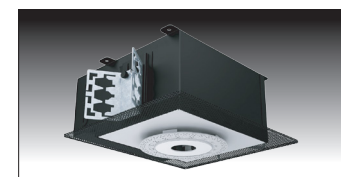

(HVR-1BA-S)

SMALL SIZED HOUSING

5 YEAR WARRANTY
Limited

IC / Air-Tight