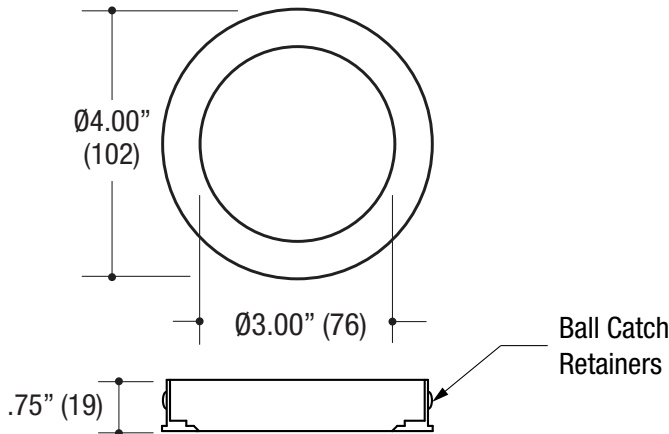

PROJECT	TYPE	CATALOG NUMBER

Measurements in ( ) are metric equivalents.

9801

ROUND FLAT TRIMLESS ACCENT - The VF150 Series is a large aperture, high efficiency family of products that meet and exceed the needs of today's lighting designers and specifiers that are seeking performance. Formed of die-cast aluminum.

(Shown with lens)

TRIM ORDERING INFO

TRIM SERIES	TRIM FINISH	LAY-IN LENS / FILM
9801	MW White MB Black XX Custom	CL Clear lay-in lens DF Diffused lay-in film DL Diffused lay-in lens SHCL Shower rated Clear lay-in lens SHDF Shower rated Diffused lay-in film SHDL Shower rated Diffused lay-in lens
4.00" Round Flat Accent Die-Cast Aluminum Trimless Insert		

Example: **9801-MB-SHCL**

Specifications

ROUND FLAT TRIMLESS ACCENT

- Fixed or adjustable light output application
- 4.00" round die-cast aluminum
- 3.00" round large aperture
- Trimless insert
- Ball catch retainer for easy trim insertion and removal
- Safety cable included
- Powder coat finish

5 YEAR WARRANTY
Limited

HOUSING ORDERING INFO

SERIES	WATTAGE	CRI / COLOR	BEAM	HSG TYPE	DIMMING	VOLTAGE	OPTIONS
HVR-1BA-S Small Round Trimless New Construction Housing	14R 14W LED 20R 20W LED	9018 90CRI LumaDIM™ 3000-1800K CT16 90CRI LumaTUNE™ 4000-1650K	N* Narrow 20° M Medium 40° W Wide 60° *Consult factory for accessories option	FD Fixed AD Adjustable	W1 0-10V (9018) 0-10V, Bluetooth or DMX (CT16) W4 EcoSystem Compatible (Remote DCA required-See accessory page for options) W5 EcoSystem Ready Integral 1 Channel DCA (9018) W6 EcoSystem Ready Integral 2 Channel DCA (CT16) W7 EcoSystem Ready Integral 4 Channel DCA (CT16)	U 120-277V	IC Insulated Ceiling EM Remotely Mounted Emergency LED Inverter
HVR-1BA-S							

Ordering Example: **HVR-1BA-S-14R-9018-M-AD-W1-U-EM**