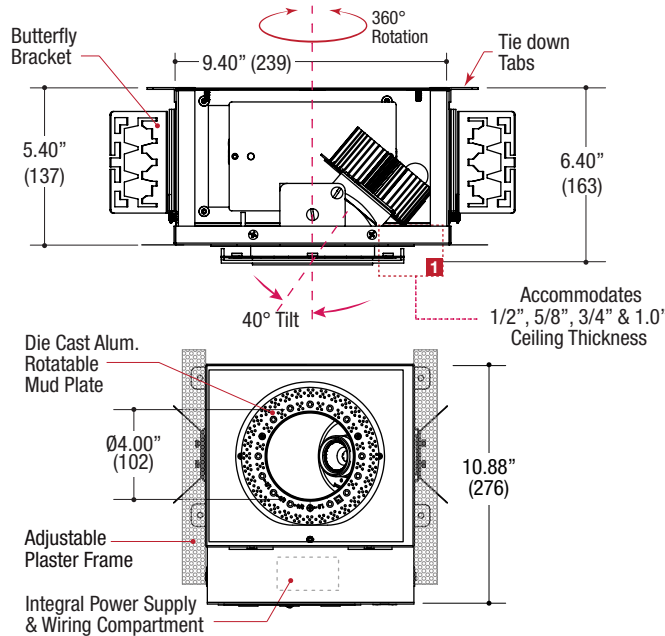

Specifications

ROUND TRIMLESS HOUSING

- Housing of all steel construction
- Adjustable plaster frame
- Black powder coat finish
- **Ceiling Cut-out - Ø6.50"**

LED TECHNOLOGIES

LumaDIM™ Warm dimming LED

- 14W / 600lm, 90CRI / 3000-1800K
- 20W / 900lm, 90CRI / 3000-1800K

[(Click for more about LumaDIM™)](#)

LumaTUNE™ Adjustable color tuning

- 14W / 600lm, 90CRI / 4000-1650K
- 20W / 900lm, 90CRI / 4000-1650K

[(Click for more about LumaTUNE™)](#)

Dimming

0-10V DIMMING COMPATIBILITY TABLE			
BRAND / MODEL	PART #	BRAND / MODEL	PART #
Lutron DIVA	DVSTV	Vantage INFUSION	LVOS-0-10-PWM-DIN
Lutron NOVA	NTFTV	Vantage INFUSION	LVOS-1-10-PWM-P
Lutron NOVA	NTTV	Crestron iLUX	CLS-EXP-DIMFLV
Lutron HWQS	LMJ-5T-DV-B	Crestron DIN	DIN-4DIMFLV4
Lutron POWPAK	RMJ-5T-DV-B	Crestron Green Light	GLX-DIMFLV8
Lutron Grafik Eye 3000	GRX-TVI	Crestron Green Light	GLXP-DIMFLV8
Lutron Grafik Eye 4000	GRX-TVI	Crestron DIN	DIN-A08
Lutron QS ENERGI SAVR	QNS-4T16-S		

©2017 LF ILLUMINATION LLC

We reserve the right to change or withdraw specifications without prior notice.

HEADQUARTERS
9200 Deering Avenue
Chatsworth CA 91311

Telephone: 818-885-1335
Toll Free: 855-885-1335
Fax: 818-576-1335

www.lfillumination.com
rev:081617

(HVR-1BA-S)

SMALL SIZED HOUSING

(AD) Adjustable Downlight

(FD) Fixed Downlight (Also available)

VF150 and LumaTUNE™ together provide a whole new level for white light technology, 100% - 1% tunable and dimmable

In the case of architectural lighting, the range of applications have been greater and specifications more demanding of LED technology. Typically these LED designs have been limited to a single color temperature.

LumaTUNE™ offers a tunable range of 1650-4000K at high CRI levels. Dimming to 1% with fixed CCT or Dimming to 1% with variable CCT to replicate halogen dimming profiles. Rather it be specification grade directional downlight, retail, accent, cosmetic-counters, hospitality or museums

LF Illumination's LumaTUNE™ offers greater versatility for the lighting designer's ever challenging demands.

ELECTRICAL

- Field-replaceable integral LED driver
- Electrical wiring compartment integrated into housing construction
- Internal thermal protection
- Easy maintenance access through ceiling opening
- Rated for through-branch wiring
- Optional dimming

MOUNTING

- Butterfly brackets for commercial installation in drywall and other mud in ceiling types
- Perforated plate adjusts for 1/2", 5/8", 3/4" & 1.0" ceiling thickness
- Includes Heavy-Duty L-Bars™ hanger bar system for residential installation

LABELS

- Suitable for damp location, except when ordered with shower trim - Suitable for wet location
- **Air-Tight / IC Optional**