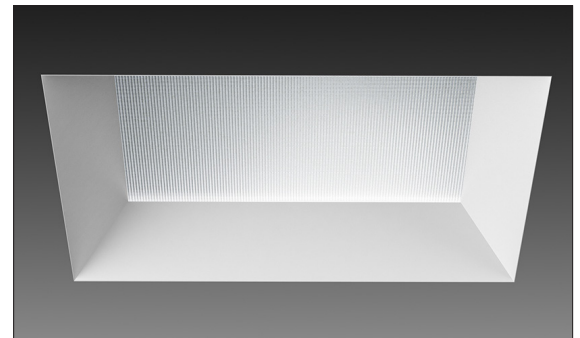

PROJECT

TYPE

CATALOG NUMBER

Measurements in ( ) are metric equivalents.

**9702** **SQUARE BEVELED TRIMLESS ACCENT** - The VF150 Series is a large aperture, high efficiency family of products that meet and exceed the needs of today's lighting designers and specifiers that are seeking performance. Formed of die-cast aluminum.

### SQUARE BEVELED TRIMLESS ACCENT

- Fixed or adjustable light output application
- 4.00" square die-cast aluminum
- 3.00" square large aperture
- .75" bevel regress
- Trimless insert
- Ball catch retainer for easy trim insertion and removal
- Safety cable included
- Powder coat finish