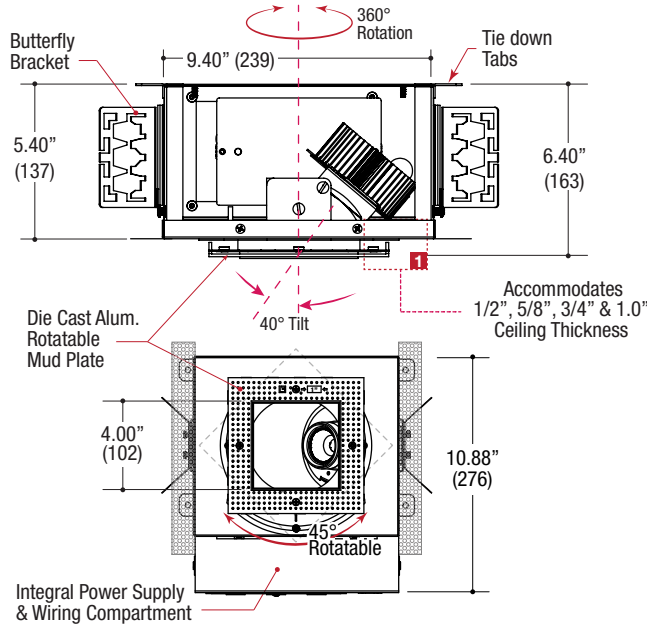

VF150 and LumaDIM™ together provide a whole new level of choice for light output with fully adjustable color control

LEDs have proven an effective source for many lighting applications. In the case of architectural lighting, accent and display applications have been the most widely used. Until now these designs have been limited to a single color temperature. Today, with greatly improved color quality and warm CCTs at high CRI levels, LEDs are now being used in hospitality and other areas where the effect of a "warm incandescent" type of lighting is needed. LumaDIM™ from LF Illumination can dim our VF100 LED products from a 3000K CCT at full brightness to 1800K at 1% of full range, and maintain a 90 CRI throughout, creating a warm output never before achievable with LED sources.

Specifications

VF150 and LumaTUNE™ together provide a whole new level for white light technology, 100% - 1% tunable and dimmable

In the case of architectural lighting, the range of applications have been greater and specifications more demanding of LED technology. Typically these LED designs have been limited to a single color temperature. LumaTUNE™ offers a tunable range of 1650-4000K at high CRI levels. Dimming to 1% with fixed CCT or Dimming to 1% with variable CCT to replicate halogen dimming profiles. Rather it be specification grade directional downlight, retail, accent, cosmetic-counters, hospitality or museums LF Illumination's LumaTUNE™ offers greater versatility for the lighting designer's ever challenging demands.

(HVS-1BA-S)
SMALL SIZED HOUSING
(AD) Adjustable Downlight
(FD) Fixed Downlight (Also available)

SQUARE TRIMLESS HOUSING

- Housing of all steel construction
- Adjustable plaster frame
- Black powder coat finish
- **Ceiling Cut-out - 4.13" x 4.13"**

LED TECHNOLOGIES

LumaDIM™ Warm dimming LED

- 14W / 600lm, 90CRI / 3000-1800K
- 20W / 900lm, 90CRI / 3000-1800K

[(Click for more about LumaDIM™)](#)

LumaTUNE™ Adjustable color tuning

- 14W / 600lm, 90CRI / 4000-1650K
- 20W / 900lm, 90CRI / 4000-1650K

[(Click for more about LumaTUNE™)](#)

ELECTRICAL

- Field-replaceable integral LED driver
- Electrical wiring compartment integrated into housing construction
- Internal thermal protection
- Easy maintenance access through ceiling opening
- Rated for through-branch wiring
- Optional dimming

MOUNTING

- Butterfly brackets for commercial installation in drywall, wood, stone, acoustic tile, or other ceiling types
- Perforated plate adjusts for 1/2", 5/8", 3/4" & 1.0" ceiling thickness
- Includes Heavy-Duty L-Bars™ hanger bar system for residential installation

LABELS

- Suitable for damp location, except when ordered with shower trim - Suitable for wet location
- **IC rated / Air-Tight / Title 24 Compliant**

Dimming

0-10V DIMMING COMPATIBILITY TABLE			
BRAND / MODEL	PART #	BRAND / MODEL	PART #
Lutron DIVA	DVSTV	Vantage INFUSION	LVOS-0-10-PWM-DIN
Lutron NOVA	NTFTV	Vantage INFUSION	LVOS-1-10-PWM-P
Lutron NOVA	NTTV	Crestron iLUX	CLS-EXP-DIMFLV
Lutron HWQS	LMJ-5T-DV-B	Crestron DIN	DIN-4DIMFLV4
Lutron POWPAK	RMJ-5T-DV-B	Crestron Green Light	GLX-DIMFLV8
Lutron Grafik Eye 3000	GRX-TVI	Crestron Green Light	GLXP-DIMFLV8
Lutron Grafik Eye 4000	GRX-TVI	Crestron DIN	DIN-A08
Lutron QS ENERGI SAVR	QNS-4T16-S