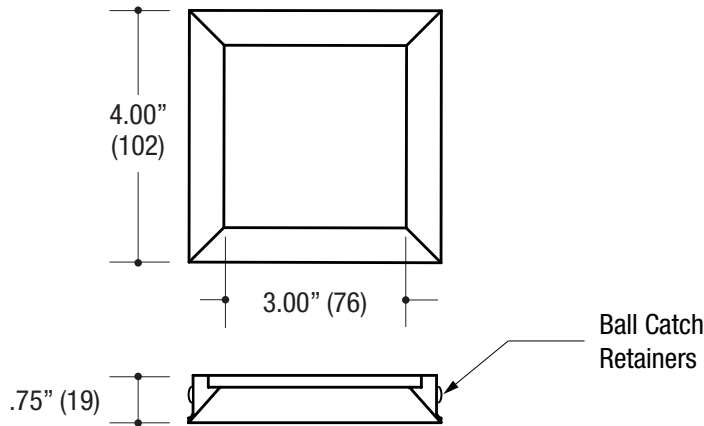

PROJECT

TYPE

CATALOG NUMBER

Measurements in ( ) are metric equivalents.

**9702** **SQUARE BEVELED TRIMLESS ACCENT** - The VF150 Series is a large aperture, high efficiency family of products that meet and exceed the needs of today's lighting designers and specifiers that are seeking performance. Formed of die-cast aluminum.