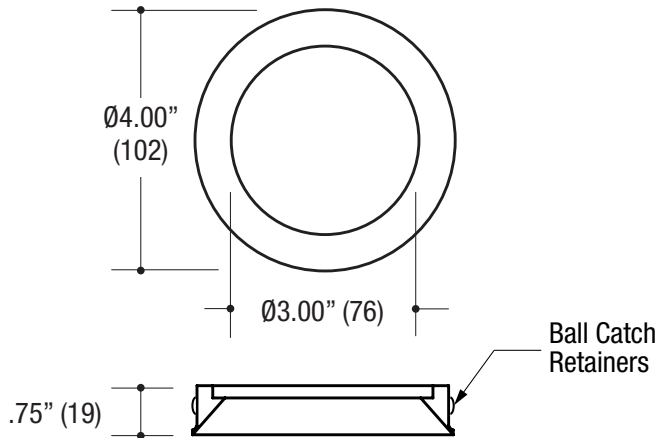

PROJECT	TYPE	CATALOG NUMBER

Measurements in ( ) are metric equivalents.

9701 **ROUND BEVELED TRIMLESS ACCENT** - The VF150 Series is a large aperture, high efficiency family of products that meet and exceed the needs of today's lighting designers and specifiers that are seeking performance. Formed of die-cast aluminum.

(Shown with lens)

TRIM ORDERING INFO

TRIM SERIES	TRIM FINISH	LAY-IN LENS / FILM
9701 4.00" Round Beveled Accent Die-Cast Aluminum Trimless Insert	MW White MB Black XX Custom	CL Clear lay-in lens DF Diffused lay-in film DL Diffused lay-in lens SHCL Shower rated Clear lay-in lens SHDF Shower rated Diffused lay-in film SHDL Shower rated Diffused lay-in lens

Example: **9701-MB-SHCL**

Specifications

ROUND BEVELED TRIMLESS ACCENT

- Fixed or adjustable light output application
- 4.00" round die-cast aluminum
- 3.00" round large aperture
- .75" bevel regress
- Trimless insert
- Ball catch retainer for easy trim insertion and removal
- Safety cable included
- Powder coat finish

5 YEAR WARRANTY
Limited

HOUSING ORDERING INFO

SERIES	WATTAGE	CRI / COLOR	BEAM	HSG TYPE	DIMMING	VOLTAGE	OPTIONS		
HVR-1BA-S Small Round Trimless New Construction Housing Black finish is standard	14R 14W LED	9018 90CRI LumaDIM™ 3000-1800K	N* Narrow 20° M Medium 40° W Wide 60°	FD Fixed AD Adjustable	W1 0-10V (9018) 0-10V, Bluetooth or DMX (CT16) W4 EcoSystem Compatible (Remote DCA required-See accessory page for options) W5 EcoSystem Ready Integral 1 Channel DCA (9018) W6 EcoSystem Ready Integral 2 Channel DCA (CT16) W7 EcoSystem Ready Integral 4 Channel DCA (CT16)	U 120-277V	IC Insulated Ceiling EM Remotely Mounted Emergency LED Inverter		
	20R 20W LED							CT16 90CRI LumaTUNE™ 4000-1650K	*Consult factory for accessories option
HVR-1BA-S									

Ordering Example: **HVR-1BA-S-14R-9018-M-AD-W1-U-EM**