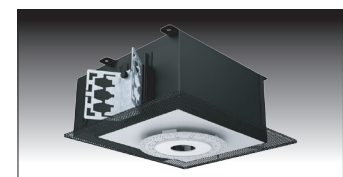

(HVR-1BA-S)

SMALL SIZED HOUSING

5 YEAR WARRANTY
Limited

IC / Air-Tight