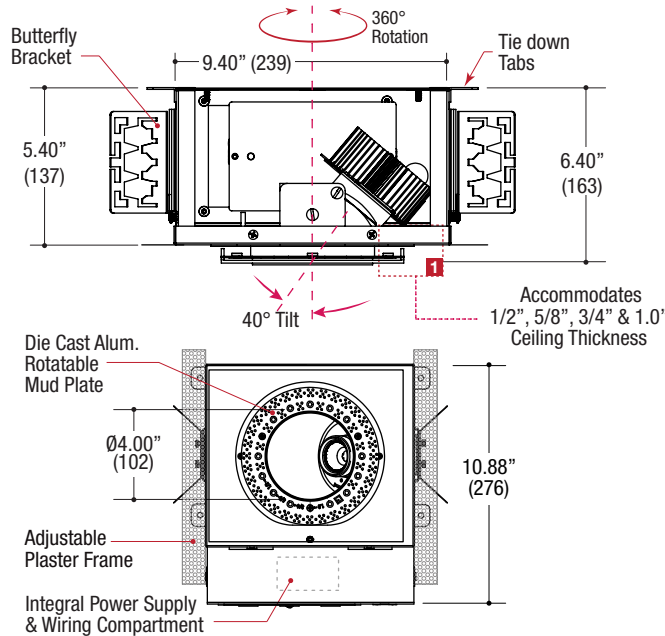

Specifications

ROUND TRIMLESS HOUSING

- Housing of all steel construction
- Adjustable plaster frame
- Black powder coat finish
- **Ceiling Cut-out - Ø6.50"**

LED TECHNOLOGIES

LumaDIM™ Warm dimming LED

- 14W / 600lm, 90CRI / 3000-1800K
- 20W / 900lm, 90CRI / 3000-1800K

[(Click for more about LumaDIM™)](#)

LumaTUNE™ Adjustable color tuning

- 14W / 600lm, 90CRI / 4000-1650K
- 20W / 900lm, 90CRI / 4000-1650K

[(Click for more about LumaTUNE™)](#)

Dimming

0-10V DIMMING COMPATIBILITY TABLE			
BRAND / MODEL	PART #	BRAND / MODEL	PART #
Lutron DIVA	DVSTV	Vantage INFUSION	LVOS-0-10-PWM-DIN
Lutron NOVA	NTFTV	Vantage INFUSION	LVOS-1-10-PWM-P
Lutron NOVA	NTTV	Crestron iLUX	CLS-EXP-DIMFLV
Lutron HWQS	LMJ-5T-DV-B	Crestron DIN	DIN-4DIMFLV4
Lutron POWPAK	RMJ-5T-DV-B	Crestron Green Light	GLX-DIMFLV8
Lutron Grafik Eye 3000	GRX-TVI	Crestron Green Light	GLXP-DIMFLV8
Lutron Grafik Eye 4000	GRX-TVI	Crestron DIN	DIN-A08
Lutron QS ENERGI SAVR	QNS-4T16-S		

©2017 LF ILLUMINATION LLC

We reserve the right to change or withdraw specifications without prior notice.

HEADQUARTERS
9200 Deering Avenue
Chatsworth CA 91311

Telephone: 818-885-1335
Toll Free: 855-885-1335
Fax: 818-576-1335

www.lfillumination.com
rev:081617

VF150 and LumaTUNE™ together provide a whole new level for white light technology, 100% - 1% tunable and dimmable

In the case of architectural lighting, the range of applications have been greater and specifications more demanding of LED technology. Typically these LED designs have been limited to a single color temperature.

LumaTUNE™ offers a tunable range of 1650-4000K at high CRI levels. Dimming to 1% with fixed CCT or Dimming to 1% with variable CCT to replicate halogen dimming profiles. Rather it be specification grade directional downlight, retail, accent, cosmetic-counters, hospitality or museums

LF Illumination's LumaTUNE™ offers greater versatility for the lighting designer's ever challenging demands.

(HVR-1BA-S)

SMALL SIZED HOUSING

(AD) Adjustable Downlight

(FD) Fixed Downlight (Also available)

ELECTRICAL

- Field-replaceable integral LED driver
- Electrical wiring compartment integrated into housing construction
- Internal thermal protection
- Easy maintenance access through ceiling opening
- Rated for through-branch wiring
- Optional dimming

MOUNTING

- Butterfly brackets for commercial installation in drywall and other mud in ceiling types
- Perforated plate adjusts for 1/2", 5/8", 3/4" & 1.0" ceiling thickness
- Includes Heavy-Duty L-Bars™ hanger bar system for residential installation

LABELS

- Suitable for damp location, except when ordered with shower trim - Suitable for wet location
- **Air-Tight / IC Optional**