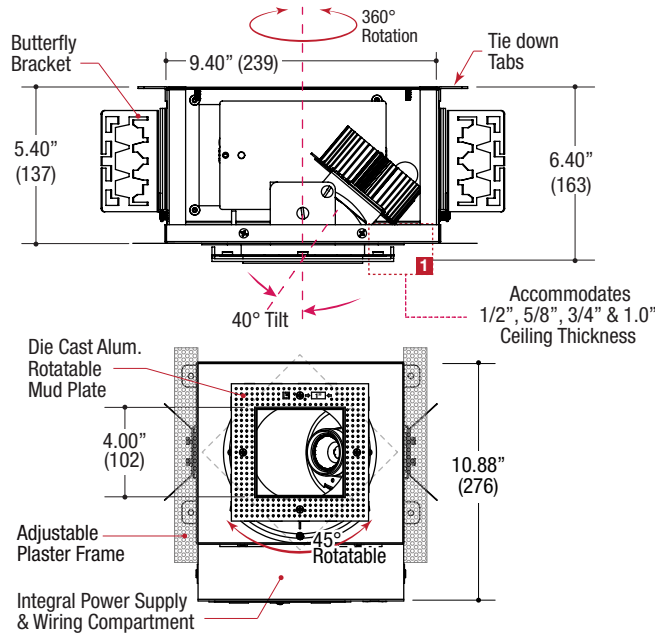

Specifications

SQUARE TRIMLESS HOUSING

- Housing of all steel construction
- Adjustable plaster frame
- Black powder coat finish
- **Ceiling Cut-out - 6.50" x 6.50"**

LED TECHNOLOGIES

LumaDIM™ Warm dimming LED

- 14W / 600lm, 90CRI / 3000-1800K
- 20W / 900lm, 90CRI / 3000-1800K

[(Click for more about LumaDIM™)](#)

LumaTUNE™ Adjustable color tuning

- 14W / 600lm, 90CRI / 4000-1650K
- 20W / 900lm, 90CRI / 4000-1650K

[(Click for more about LumaTUNE™)](#)

Dimming

0-10V DIMMING COMPATIBILITY TABLE			
BRAND / MODEL	PART #	BRAND / MODEL	PART #
Lutron DIVA	DVSTV	Vantage INFUSION	LVOS-0-10-PWM-DIN
Lutron NOVA	NTFTV	Vantage INFUSION	LVOS-1-10-PWM-P
Lutron NOVA	NTTV	Crestron iLUX	CLS-EXP-DIMFLV
Lutron HWQS	LMJ-5T-DV-B	Crestron DIN	DIN-4DIMFLV4
Lutron POWPAK	RMJ-5T-DV-B	Crestron Green Light	GLX-DIMFLV8
Lutron Grafik Eye 3000	GRX-TVI	Crestron Green Light	GLXP-DIMFLV8
Lutron Grafik Eye 4000	GRX-TVI	Crestron DIN	DIN-A08
Lutron QS ENERGI SAVR	QNS-4T16-S		

©2017 LF ILLUMINATION LLC

We reserve the right to change or withdraw specifications without prior notice.

HEADQUARTERS
9200 Deering Avenue
Chatsworth CA 91311

Telephone: 818-885-1335
Toll Free: 855-885-1335
Fax: 818-576-1335

www.lfillumination.com
rev: 081617

(HVS-1BA-S)
SMALL SIZED HOUSING
(AD) Adjustable Downlight
(FD) Fixed Downlight (Also available)

VF150 and LumaTUNE™ together provide a whole new level for white light technology, 100% - 1% tunable and dimmable

In the case of architectural lighting, the range of applications have been greater and specifications more demanding of LED technology. Typically these LED designs have been limited to a single color temperature.

LumaTUNE™ offers a tunable range of 1650-4000K at high CRI levels. Dimming to 1% with fixed CCT or Dimming to 1% with variable CCT to replicate halogen dimming profiles. Rather it be specification grade directional downlight, retail, accent, cosmetic-counters, hospitality or museums

LF Illumination's LumaTUNE™ offers greater versatility for the lighting designer's ever challenging demands.

ELECTRICAL

- Field-replaceable integral LED driver
- Electrical wiring compartment integrated into housing construction
- Internal thermal protection
- Easy maintenance access through ceiling opening
- Rated for through-branch wiring
- Optional dimming

MOUNTING

- Butterfly brackets for commercial installation in drywall, wood, stone, acoustic tile, or other ceiling types
- Perforated plate adjusts for 1/2", 5/8", 3/4" & 1.0" ceiling thickness
- Includes Heavy-Duty L-Bars™ hanger bar system for residential installation

LABELS

- Suitable for damp location, except when ordered with shower trim - Suitable for wet location
- **Air-Tight / IC Optional**