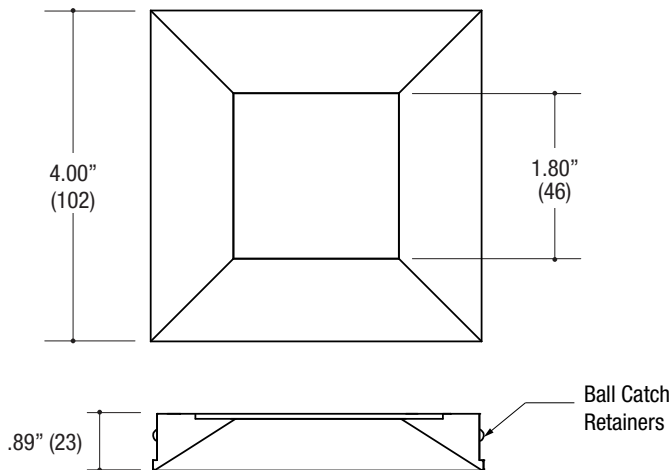

PROJECT	TYPE	CATALOG NUMBER
---------	------	----------------

9602 SMALL APERTURE SQUARE BEVEL ACCENT - The VF150 Series family of products meet and exceed the needs of today's lighting designers and specifiers that are seeking performance. Formed of die-cast aluminum.

Measurements in () are metric equivalents.

Specifications

SQUARE TRIMLESS DOWNLIGHT

- Fixed or adjustable light output application
- 4.00" square beveled die-cast aluminum
- Small 1.80" square aperture
- Trimless insert
- Accepts up to 2 or more optical accessories
- Ball catch retainer for easy trim insertion and removal with safety cable included
- Powder coat finish