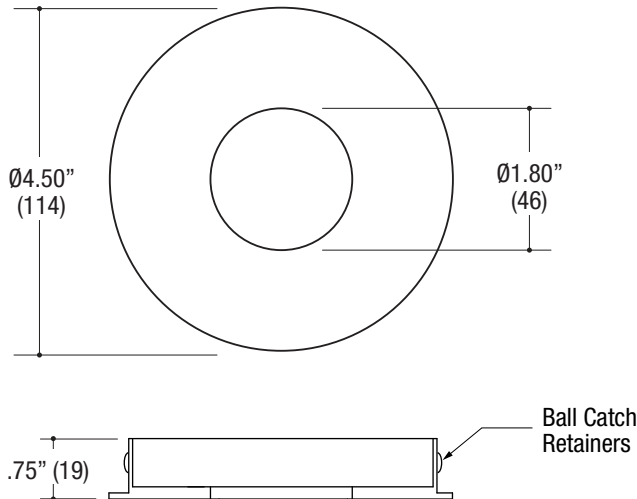

PROJECT	TYPE	CATALOG NUMBER
---------	------	----------------

Measurements in () are metric equivalents.

8901 **ROUND FLAT TRIMMED SMALL APERTURE ACCENT** - The VF150 Series is a high efficiency family of products that meet and exceed the needs of today's lighting designers and specifiers that are seeking performance. Formed of die-cast aluminum.

(Shown with lens)

Specifications

TRIM ORDERING INFO

TRIM SERIES	TRIM FINISH	OPTIONS
8901 4.50" Round Flat Accent Die-Cast Aluminum Trimmed	MW White MB Black XX Custom	CL Clear lay-in lens DL Diffused lay-in lens SHCL Shower rated Clear lay-in lens SHDL Shower rated Diffused lay-in lens

Example: **8901-MB-SHCL**

ROUND FLAT TRIMMED ACCENT

- Fixed or adjustable light output application
- 4.50" round die-cast aluminum trim
- Small 1.80" round aperture
- Accepts up to 2 or more optical accessories
- Ball catch retainer for easy trim insertion and removal
- Safety cable included
- Powder coat finish