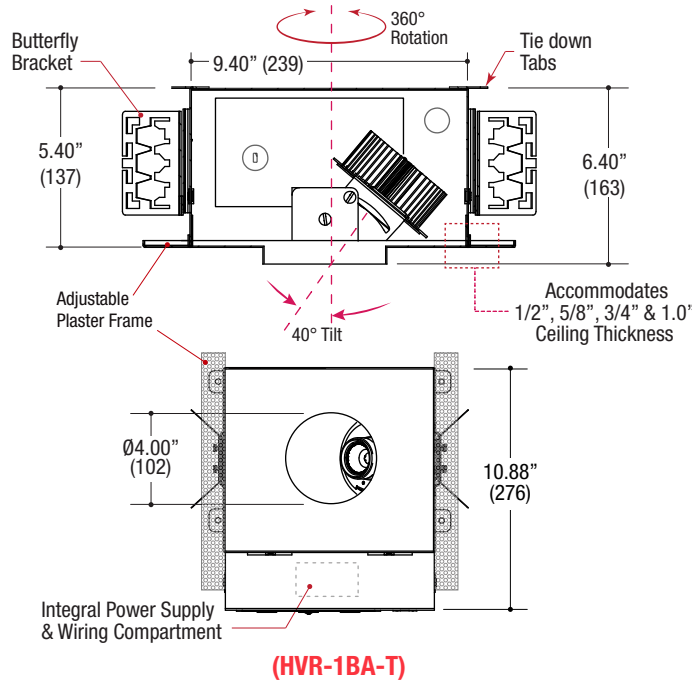

Specifications

ROUND TRIMMED HOUSING

- Housing of all steel construction
- Adjustable plaster frame
- Black powder coat finish
- **Ceiling Cut-out - Ø4.13"**

LED TECHNOLOGIES

LumaDIM™ Warm dimming LED

- 14W / 600lm, 90CRI / 3000-1800K
- 20W / 900lm, 90CRI / 3000-1800K

[(Click for more about LumaDIM™)](#)

LumaTUNE™ Adjustable color tuning

- 14W / 600lm, 90CRI / 4000-1650K
- 20W / 900lm, 90CRI / 4000-1650K

[(Click for more about LumaTUNE™)](#)

Dimming

0-10V DIMMING COMPATIBILITY TABLE			
BRAND / MODEL	PART #	BRAND / MODEL	PART #
Lutron DIVA	DVSTV	Vantage INFUSION	LVOS-0-10-PWM-DIN
Lutron NOVA	NTFTV	Vantage INFUSION	LVOS-1-10-PWM-P
Lutron NOVA	NTTV	Crestron iLUX	CLS-EXP-DIMFLV
Lutron HWQS	LMJ-5T-DV-B	Crestron DIN	DIN-4DIMFLV4
Lutron POWPAK	RMJ-5T-DV-B	Crestron Green Light	GLX-DIMFLV8
Lutron Grafik Eye 3000	GRX-TVI	Crestron Green Light	GLXP-DIMFLV8
Lutron Grafik Eye 4000	GRX-TVI	Crestron DIN	DIN-A08
Lutron QS ENERGI SAVR	QNS-4T16-S		

©2016 LF ILLUMINATION LLC
We reserve the right to change or withdraw specifications without prior notice.

HEADQUARTERS
9200 Deering Avenue
Chatsworth CA 91311

Telephone: 818-885-1335
Toll Free: 855-885-1335
Fax: 818-576-1335

www.lfillumination.com
rev: 100616

(HVR-1BA-T)
SMALL SIZED HOUSING
(AD) Adjustable Downlight
(FD) Fixed Downlight (Also available)

VF150 and LumaTUNE™ together provide a whole new level for white light technology, 100% - 1% tunable and dimmable

In the case of architectural lighting, the range of applications have been greater and specifications more demanding of LED technology. Typically these LED designs have been limited to a single color temperature. LumaTUNE™ offers a tunable range of 1650-4000K at high CRI levels. Dimming to 1% with fixed CCT or Dimming to 1% with variable CCT to replicate halogen dimming profiles. Rather it be specification grade directional downlight, retail, accent, cosmetic-counters, hospitality or museums LF Illumination's LumaTUNE™ offers greater versatility for the lighting designer's ever challenging demands.

ELECTRICAL

- Field-replaceable integral LED driver
- Electrical wiring compartment integrated into housing construction
- Internal thermal protection
- Easy maintenance access through ceiling opening
- Rated for through-branch wiring
- Optional dimming

MOUNTING

- Butterfly brackets for commercial installation in drywall, wood, stone, acoustic tile, or other ceiling types
- Perforated plate adjusts for 1/2", 5/8", 3/4" & 1.0" ceiling thickness
- Includes Heavy-Duty L-Bars™ hanger bar system for residential installation

LABELS

- Suitable for damp location, except when ordered with shower trim - Suitable for wet location
- **IC rated / Air-Tight**