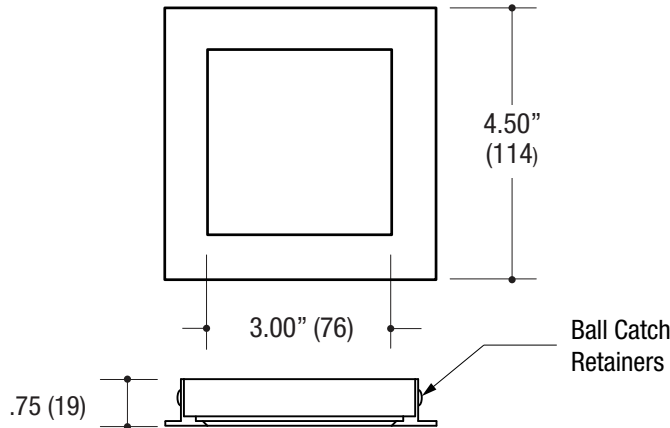

PROJECT	TYPE	CATALOG NUMBER

Measurements in ( ) are metric equivalents.

8802 **SQUARE FLAT TRIMMED ACCENT** - The VF150 Series is a large aperture, high efficiency family of products that meet and exceed the needs of today's lighting designers and specifiers that are seeking performance. Formed of die-cast aluminum.

(Shown with lens)

TRIM ORDERING INFO

TRIM SERIES	TRIM FINISH	LAY-IN LENS / FILM
8802	MW White MB Black XX Custom	CL Clear lay-in lens DF Diffused lay-in film DL Diffused lay-in lens SHCL Shower rated Clear lay-in lens SHDF Shower rated Diffused lay-in film SHDL Shower rated Diffused lay-in lens
4.50" Square Flat Accent Die-Cast Aluminum Trimmed		

Example: **8802-MB-SHCL**

Specifications

SQUARE FLAT TRIMMED ACCENT

- Fixed or adjustable light output application
- 4.50" square die-cast aluminum
- 3.00" square large aperture
- .75" face trim
- Ball catch retainer for easy trim insertion and removal
- Safety cable included
- Powder coat finish

HOUSING ORDERING INFO

SERIES	WATTAGE	CRI / COLOR	BEAM	HSG TYPE	DIMMING	VOLTAGE	OPTIONS		
HVS-1BA-T Small Square Trimmed New Construction Housing Black finish is standard	14R 14W LED	9018 90CRI LumaDIM™ 3000-1800K	N* Narrow 20° M Medium 40° W Wide 60°	FD Fixed AD Adjustable	W1 0-10V (9018) 0-10V, Bluetooth or DMX (CT16) W4 EcoSystem Compatible (Remote DCA required-See accessory page for options) W5 EcoSystem Ready Integral 1 Channel DCA (9018) W6 EcoSystem Ready Integral 2 Channel DCA (CT16) W7 EcoSystem Ready Integral 4 Channel DCA (CT16)	U 120-277V	IC Insulated Ceiling EM Remotely Mounted Emergency LED Inverter		
	20R 20W LED							CT16 90CRI LumaTUNE™ 4000-1650K	*Consult factory for accessories option
HVS-1BA-T									

Ordering Example: **HVS-1BA-T-14R-9018-M-AD-W1-U-EM**