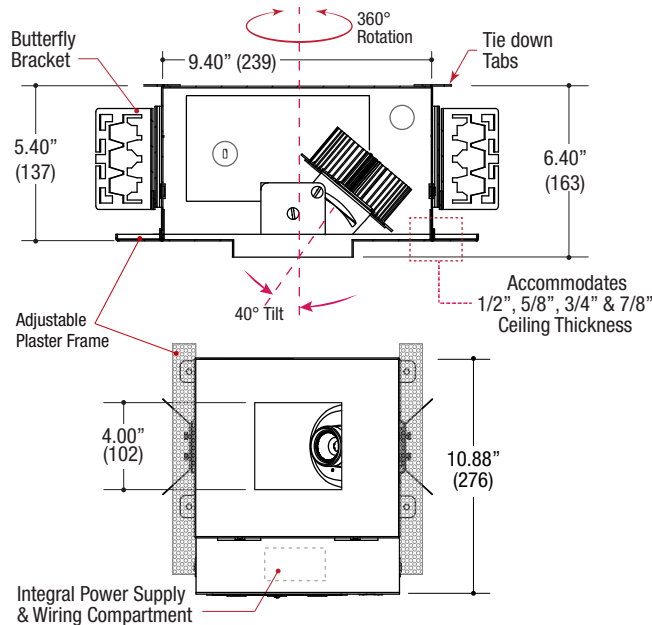

Specifications

SQUARE TRIMMED HOUSING

- Housing of all steel construction
- Adjustable plaster frame
- Black powder coat finish
- **Ceiling Cut-out - 4.25" X 4.25"**

LED TECHNOLOGIES

LumaDIM™ Warm dimming LED

- 14W / 600lm, 90CRI / 3000-1800K
- 20W / 900lm, 90CRI / 3000-1800K

[(Click for more about LumaDIM™)](#)

LumaTUNE™ Adjustable color tuning

- 14W / 600lm, 90CRI / 4000-1650K
- 20W / 900lm, 90CRI / 4000-1650K

[(Click for more about LumaTUNE™)](#)

Dimming

0-10V DIMMING COMPATIBILITY TABLE			
BRAND / MODEL	PART #	BRAND / MODEL	PART #
Lutron DIVA	DVSTV	Vantage INFUSION	LVOS-0-10-PWM-DIN
Lutron NOVA	NTFTV	Vantage INFUSION	LVOS-1-10-PWM-P
Lutron NOVA	NTTV	Crestron iLUX	CLS-EXP-DIMFLV
Lutron HWQS	LMJ-5T-DV-B	Crestron DIN	DIN-4DIMFLV4
Lutron POWPAK	RMJ-5T-DV-B	Crestron Green Light	GLX-DIMFLV8
Lutron Grafik Eye 3000	GRX-TVI	Crestron Green Light	GLXP-DIMFLV8
Lutron Grafik Eye 4000	GRX-TVI	Crestron DIN	DIN-A08
Lutron QS ENERGI SAVR	QNS-4T16-S		

©2017 LF ILLUMINATION LLC
We reserve the right to change or withdraw specifications without prior notice.

HEADQUARTERS
9200 Deering Avenue
Chatsworth CA 91311

Telephone: 818-885-1335
Toll Free: 855-885-1335
Fax: 818-576-1335

www.lfillumination.com
rev: 081617

(HVS-1BA-T)

SMALL SIZED HOUSING

(AD) Adjustable Downlight

(FD) Fixed Downlight (Also available)

VF150 and LumaTUNE™ together provide a whole new level for white light technology, 100% - 1% tunable and dimmable

In the case of architectural lighting, the range of applications have been greater and specifications more demanding of LED technology. Typically these LED designs have been limited to a single color temperature.

LumaTUNE™ offers a tunable range of 1650-4000K at high CRI levels. Dimming to 1% with fixed CCT or Dimming to 1% with variable CCT to replicate halogen dimming profiles. Rather it be specification grade directional downlight, retail, accent, cosmetic-counters, hospitality or museums

LF Illumination's LumaTUNE™ offers greater versatility for the lighting designer's ever challenging demands.

ELECTRICAL

- Field-replaceable integral LED driver
- Electrical wiring compartment integrated into housing construction
- Internal thermal protection
- Easy maintenance access through ceiling opening
- Rated for through-branch wiring
- Optional dimming

MOUNTING

- Butterfly brackets for commercial installation in drywall, wood, stone, acoustic tile, or other ceiling types
- Perforated plate adjusts for 1/2", 5/8", 3/4" & 7/8" ceiling thickness
- Includes Heavy-Duty L-Bars™ hanger bar system for residential installation

LABELS

- Suitable for damp location, except when ordered with shower trim - Suitable for wet location
- **Air-Tight / IC Optional**