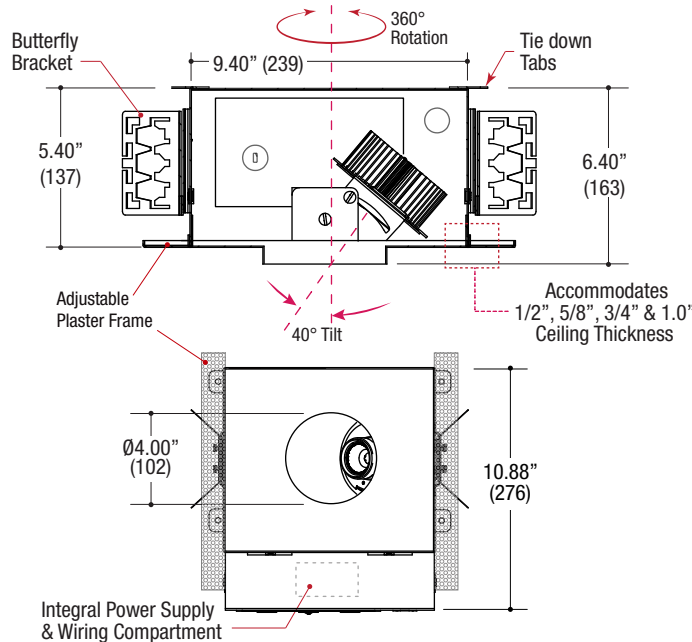

Specifications

ROUND TRIMMED HOUSING

- Housing of all steel construction
- Adjustable plaster frame
- Black powder coat finish
- **Ceiling Cut-out - Ø4.13"**

LED TECHNOLOGIES

LumaDIM™ Warm dimming LED

- 14W / 600lm, 90CRI / 3000-1800K
- 20W / 900lm, 90CRI / 3000-1800K

[(Click for more about LumaDIM™)](#)

LumaTUNE™ Adjustable color tuning

- 14W / 600lm, 90CRI / 4000-1650K
- 20W / 900lm, 90CRI / 4000-1650K

[(Click for more about LumaTUNE™)](#)

Dimming

0-10V DIMMING COMPATIBILITY TABLE			
BRAND / MODEL	PART #	BRAND / MODEL	PART #
Lutron DIVA	DVSTV	Vantage INFUSION	LVOS-0-10-PWM-DIN
Lutron NOVA	NTFTV	Vantage INFUSION	LVOS-1-10-PWM-P
Lutron NOVA	NTTV	Crestron iLUX	CLS-EXP-DIMFLV
Lutron HWQS	LMJ-5T-DV-B	Crestron DIN	DIN-4DIMFLV4
Lutron POWPAK	RMJ-5T-DV-B	Crestron Green Light	GLX-DIMFLV8
Lutron Grafik Eye 3000	GRX-TVI	Crestron Green Light	GLXP-DIMFLV8
Lutron Grafik Eye 4000	GRX-TVI	Crestron DIN	DIN-A08
Lutron QS ENERGI SAVR	QNS-4T16-S		

©2016 LF ILLUMINATION LLC
We reserve the right to change or withdraw specifications without prior notice.

HEADQUARTERS
9200 Deering Avenue
Chatsworth CA 91311

Telephone: 818-885-1335
Toll Free: 855-885-1335
Fax: 818-576-1335

www.lfillumination.com
rev: 100616

(HVR-1BA-T)

SMALL SIZED HOUSING

- (AD) Adjustable Downlight
- (FD) Fixed Downlight (Also available)

VF150 and LumaTUNE™ together provide a whole new level for white light technology, 100% - 1% tunable and dimmable

In the case of architectural lighting, the range of applications have been greater and specifications more demanding of LED technology. Typically these LED designs have been limited to a single color temperature.

LumaTUNE™ offers a tunable range of 1650-4000K at high CRI levels. Dimming to 1% with fixed CCT or Dimming to 1% with variable CCT to replicate halogen dimming profiles. Rather it be specification grade directional downlight, retail, accent, cosmetic-counters, hospitality or museums

LF Illumination's LumaTUNE™ offers greater versatility for the lighting designer's ever challenging demands.

ELECTRICAL

- Field-replaceable integral LED driver
- Electrical wiring compartment integrated into housing construction
- Internal thermal protection
- Easy maintenance access through ceiling opening
- Rated for through-branch wiring
- Optional dimming

MOUNTING

- Butterfly brackets for commercial installation in drywall, wood, stone, acoustic tile, or other ceiling types
- Perforated plate adjusts for 1/2", 5/8", 3/4" & 1.0" ceiling thickness
- Includes Heavy-Duty L-Bars™ hanger bar system for residential installation

LABELS

- Suitable for damp location, except when ordered with shower trim - Suitable for wet location
- **IC rated / Air-Tight**