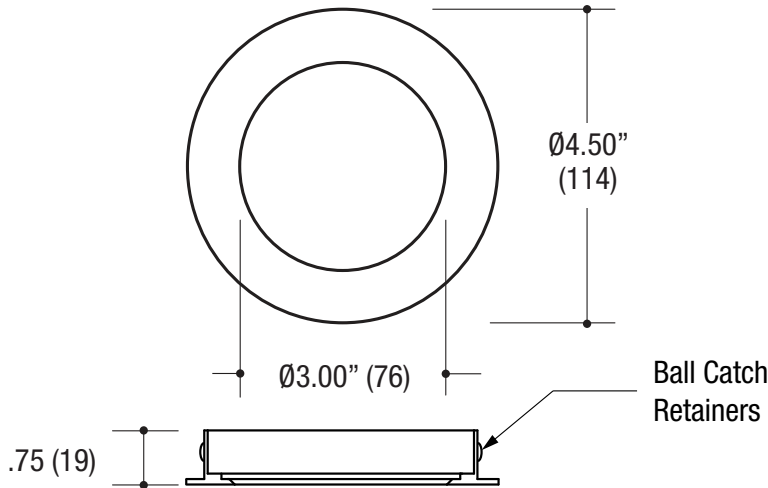

(Shown with lens)

Specifications

ROUND FLAT TRIMMED ACCENT

- Fixed or adjustable light output application
- 4.50" round die-cast aluminum
- 3.00" round large aperture
- .75" face trim
- Ball catch retainer for easy trim insertion and removal
- Safety cable included
- Powder coat finish