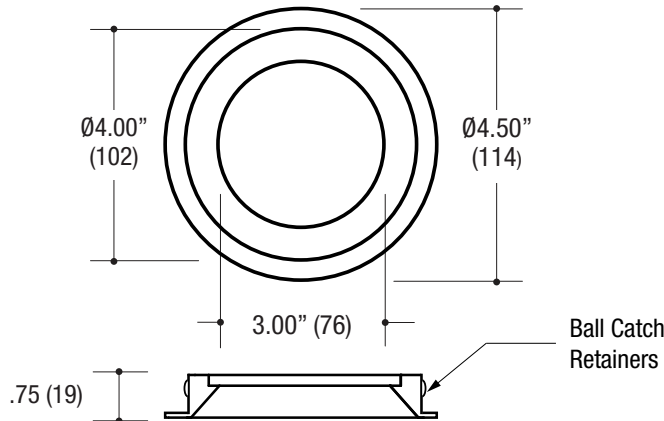

PROJECT	TYPE	CATALOG NUMBER
---------	------	----------------

Measurements in () are metric equivalents.

8701 **ROUND BEVELED TRIMMED ACCENT** - The VF150 Series is a large aperture, high efficiency family of products that meet and exceed the needs of today's lighting designers and specifiers that are seeking performance. Formed of die-cast aluminum.

Example: **8701-MB-SHCL**

Specifications

ROUND BEVELED TRIMMED ACCENT

- Fixed or adjustable light output application
- 4.50" round die-cast aluminum
- 3.00" round large aperture
- .75" bevel regress
- .25" face trim
- Ball catch retainer for easy trim insertion and removal
- Safety cable included
- Powder coat finish