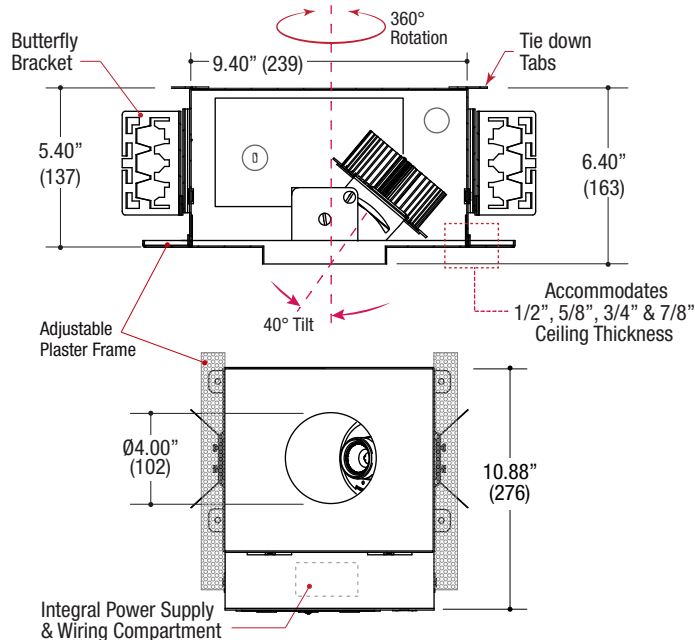

Specifications

ROUND TRIMMED HOUSING

- Housing of all steel construction
- Adjustable plaster frame
- Black powder coat finish
- **Ceiling Cut-out - Ø4.18"**

LED TECHNOLOGIES

LumaDIM™ Warm dimming LED

- 14W / 600lm, 90CRI / 3000-1800K
- 20W / 900lm, 90CRI / 3000-1800K

[(Click for more about LumaDIM™)](#)

LumaTUNE™ Adjustable color tuning

- 14W / 600lm, 90CRI / 4000-1650K
- 20W / 900lm, 90CRI / 4000-1650K

[(Click for more about LumaTUNE™)](#)

Dimming

0-10V DIMMING COMPATIBILITY TABLE			
BRAND / MODEL	PART #	BRAND / MODEL	PART #
Lutron DIVA	DVSTV	Vantage INFUSION	LVOS-0-10-PWM-DIN
Lutron NOVA	NTFTV	Vantage INFUSION	LVOS-1-10-PWM-P
Lutron NOVA	NTTV	Crestron iLUX	CLS-EXP-DIMFLV
Lutron HWQS	LMJ-5T-DV-B	Crestron DIN	DIN-4DIMFLV4
Lutron POWPAK	RMJ-5T-DV-B	Crestron Green Light	GLX-DIMFLV8
Lutron Grafik Eye 3000	GRX-TVI	Crestron Green Light	GLXP-DIMFLV8
Lutron Grafik Eye 4000	GRX-TVI	Crestron DIN	DIN-A08
Lutron QS ENERGI SAVR	QNS-4T16-S		

©2017 LF ILLUMINATION LLC
We reserve the right to change or withdraw specifications without prior notice.

HEADQUARTERS
9200 Deering Avenue
Chatsworth CA 91311

Telephone: 818-885-1335
Toll Free: 855-885-1335
Fax: 818-576-1335

www.lfillumination.com
rev: 081617

(HVR-1BA-T)

SMALL SIZED HOUSING

(AD) Adjustable Downlight

(FD) Fixed Downlight (Also available)

VF150 and LumaTUNE™ together provide a whole new level for white light technology, 100% - 1% tunable and dimmable

In the case of architectural lighting, the range of applications have been greater and specifications more demanding of LED technology. Typically these LED designs have been limited to a single color temperature.

LumaTUNE™ offers a tunable range of 1650-4000K at high CRI levels. Dimming to 1% with fixed CCT or Dimming to 1% with variable CCT to replicate halogen dimming profiles. Rather it be specification grade directional downlight, retail, accent, cosmetic-counters, hospitality or museums

LF Illumination's LumaTUNE™ offers greater versatility for the lighting designer's ever challenging demands.

ELECTRICAL

- Field-replaceable integral LED driver
- Electrical wiring compartment integrated into housing construction
- Internal thermal protection
- Easy maintenance access through ceiling opening
- Rated for through-branch wiring
- Optional dimming

MOUNTING

- Butterfly brackets for commercial installation in drywall, wood, stone, acoustic tile, or other ceiling types
- Perforated plate adjusts for 1/2", 5/8", 3/4" & 7/8" ceiling thickness
- Includes Heavy-Duty L-Bars™ hanger bar system for residential installation

LABELS

- Suitable for damp location, except when ordered with shower trim - Suitable for wet location
- **Air-Tight / IC Optional**