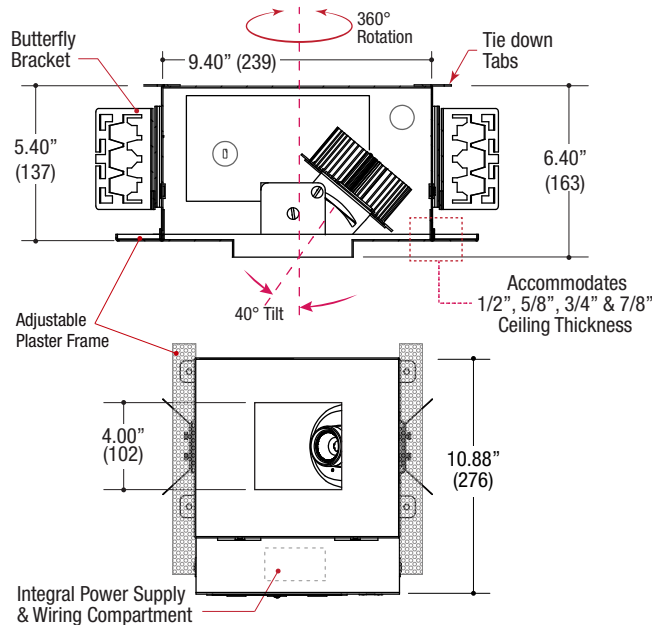

Measurements in ( ) are metric equivalents.

VF150 and LumaDIM™ together provide a whole new level of choice for light output with fully adjustable color control

LEDs have proven an effective source for many lighting applications. In the case of architectural lighting, accent and display applications have been the most widely used. Until now these designs have been limited to a single color temperature. Today, with greatly improved color quality and warm CCTs at high CRI levels, LEDs are now being used in hospitality and other areas where the effect of a "warm incandescent" type of lighting is needed. LumaDIM™ from LF Illumination can dim our VF100 LED products from a 3000K CCT at full brightness to 1800K at 1% of full range, and maintain a 90 CRI throughout, creating a warm output never before achievable with LED sources.

Specifications

SQUARE TRIMMED HOUSING

- Housing of all steel construction
- Adjustable plaster frame
- Black powder coat finish
- **Ceiling Cut-out - 4.25" X 4.25"**

LED TECHNOLOGIES

LumaDIM™ Warm dimming LED

- 14W / 600lm, 90CRI / 3000-1800K
- 20W / 900lm, 90CRI / 3000-1800K

[(Click for more about LumaDIM™)](#)

LumaTUNE™ Adjustable color tuning

- 14W / 600lm, 90CRI / 4000-1650K
- 20W / 900lm, 90CRI / 4000-1650K

[(Click for more about LumaTUNE™)](#)

Dimming

(HVS-1BA-T)
SMALL SIZED HOUSING
(AD) Adjustable Downlight

VF150 and LumaTUNE™ together provide a whole new level for white light technology, 100% - 1% tunable and dimmable

In the case of architectural lighting, the range of applications have been greater and specifications more demanding of LED technology. Typically these LED designs have been limited to a single color temperature. LumaTUNE™ offers a tunable range of 1650-4000K at high CRI levels. Dimming to 1% with fixed CCT or Dimming to 1% with variable CCT to replicate halogen dimming profiles. Rather it be specification grade directional downlight, retail, accent, cosmetic-counters, hospitality or museums LF Illumination's LumaTUNE™ offers greater versatility for the lighting designer's ever challenging demands.

ELECTRICAL

- Field-replaceable integral LED driver
- Electrical wiring compartment integrated into housing construction
- Internal thermal protection
- Easy maintenance access through ceiling opening
- Rated for through-branch wiring
- Optional dimming

MOUNTING

- Butterfly brackets for commercial installation in drywall, wood, stone, acoustic tile, or other ceiling types
- Perforated plate adjusts for 1/2", 5/8", 3/4" & 7/8" ceiling thickness
- Includes Heavy-Duty L-Bars™ hanger bar system for residential installation

LABELS

- Suitable for damp location, except when ordered with shower trim - Suitable for wet location
- **Air-Tight / IC Optional**

0-10V DIMMING COMPATIBILITY TABLE			
BRAND / MODEL	PART #	BRAND / MODEL	PART #
Lutron DIVA	DVSTV	Vantage INFUSION	LVOS-0-10-PWM-DIN
Lutron NOVA	NTFTV	Vantage INFUSION	LVOS-1-10-PWM-P
Lutron NOVA	NTTV	Crestron iLUX	CLS-EXP-DIMFLV
Lutron HWQS	LMJ-5T-DV-B	Crestron DIN	DIN-4DIMFLV4
Lutron POWPAK	RMJ-5T-DV-B	Crestron Green Light	GLX-DIMFLV8
Lutron Grafik Eye 3000	GRX-TVI	Crestron Green Light	GLXP-DIMFLV8
Lutron Grafik Eye 4000	GRX-TVI	Crestron DIN	DIN-A08
Lutron QS ENERGI SAVR	QNS-4T16-S