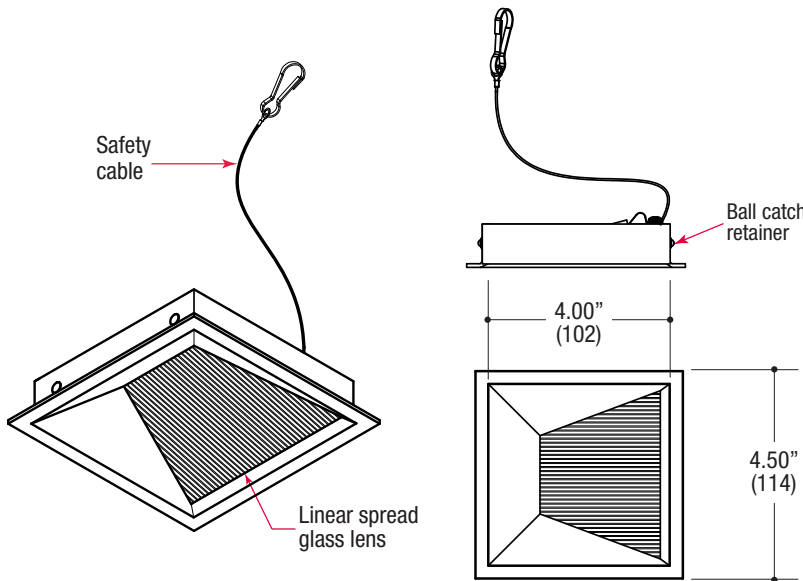

Specifications

SQUARE TRIMMED WALLWASH ACCENT

- Adjustable light output application
- 4.50" square die-cast aluminum trim
- .25" face trim
- Linear spread lens
- 1.75" regress for greater cut-off
- Ball catch retainer for easy trim insertion and removal
- Safety cable included
- Powder coat finish