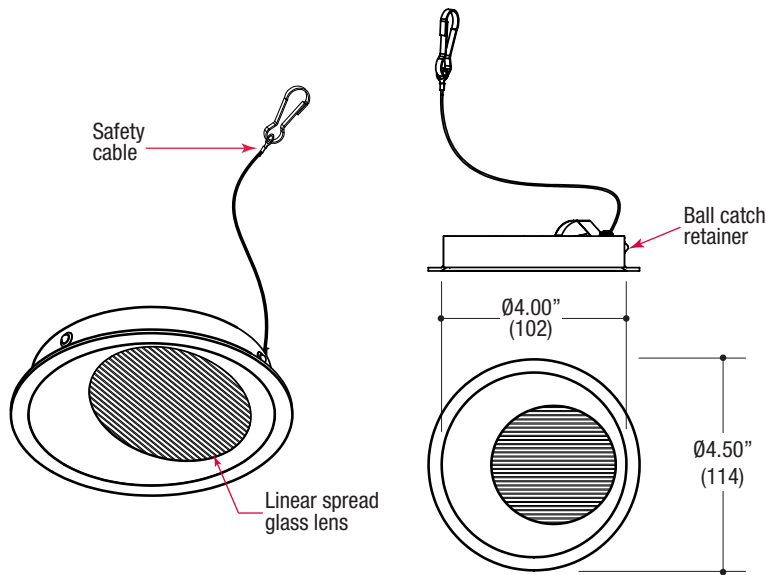

PROJECT	TYPE	CATALOG NUMBER

Measurements in ( ) are metric equivalents.

8631 **ROUND TRIMMED WALLWASH ACCENT** - The VF150 Series is a high efficiency family of products that meet and exceed the needs of today's lighting designers and specifiers that are seeking performance. Formed of die-cast aluminum.

Specifications

ROUND TRIMMED WALLWASH ACCENT

- Adjustable light output application
- 4.50" round die-cast aluminum trim
- .25" face trim
- Linear spread lens
- 1.75" regress for greater cut-off
- Ball catch retainer for easy trim insertion and removal
- Safety cable included
- Powder coat finish

TRIM ORDERING INFO

TRIM SERIES	TRIM FINISH	OPTIONS
8631 4.50" Round Wallwash Accent Die-Cast Aluminum Trimmed	MW White MB Black XX Custom	SH Shower rated

Example: **8631-MW-SH**

5 YEAR WARRANTY
Limited

HOUSING ORDERING INFO

SERIES	WATTAGE	CRI / COLOR	BEAM	HSG TYPE	DIMMING	VOLTAGE	OPTIONS
HVR-1BA-T Small Round Trimmed New Construction Housing Black finish is standard	14R 14W LED 20R 20W LED	9018 90CRI LumaDIM™ 3000-1800K CT16 90CRI LumaTUNE™ 4000-1650K	W Wide	AD Adjustable	W1 0-10V (9018) 0-10V, Bluetooth or DMX (CT16) W4 EcoSystem Compatible (Remote DCA required-See accessory page for options) W5 EcoSystem Ready Integral 1 Channel DCA (9018) W6 EcoSystem Ready Integral 2 Channel DCA (CT16) W7 EcoSystem Ready Integral 4 Channel DCA (CT16)	U 120-277V	IC Insulated Ceiling EM Remotely Mounted Emergency LED Inverter
HVR-1BA-T							

Ordering Example: **HVR-1BA-T-14R-9018-W-AD-W1-U-EM**