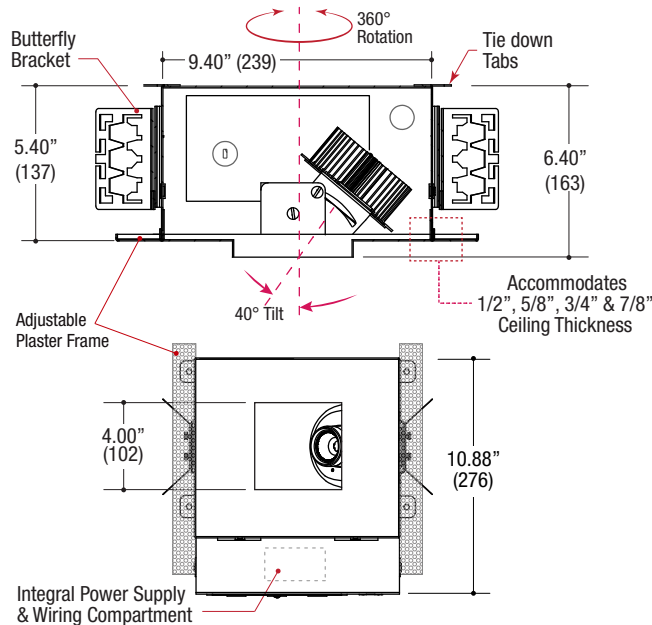

Measurements in ( ) are metric equivalents.

VF150 and LumaDIM™ together provide a whole new level of choice for light output with fully adjustable color control

LEDs have proven an effective source for many lighting applications. In the case of architectural lighting, accent and display applications have been the most widely used. Until now these designs have been limited to a single color temperature. Today, with greatly improved color quality and warm CCTs at high CRI levels, LEDs are now being used in hospitality and other areas where the effect of a "warm incandescent" type of lighting is needed. LumaDIM™ from LF Illumination can dim our VF100 LED products from a 3000K CCT at full brightness to 1800K at 1% of full range, and maintain a 90 CRI throughout, creating a warm output never before achievable with LED sources.

Specifications

SQUARE TRIMMED HOUSING

- Housing of all steel construction
- Adjustable plaster frame
- Black powder coat finish
- **Ceiling Cut-out - 4.25" X 4.25"**

LED TECHNOLOGIES

LumaDIM™ Warm dimming LED

- 14W / 600lm, 90CRI / 3000-1800K
- 20W / 900lm, 90CRI / 3000-1800K

[(Click for more about LumaDIM™)](#)

LumaTUNE™ Adjustable color tuning

- 14W / 600lm, 90CRI / 4000-1650K
- 20W / 900lm, 90CRI / 4000-1650K

[(Click for more about LumaTUNE™)](#)

Dimming

(HVS-1BA-T)

SMALL SIZED HOUSING

- (AD) Adjustable Downlight
- (FD) Fixed Downlight (Also available)

VF150 and LumaTUNE™ together provide a whole new level for white light technology, 100% - 1% tunable and dimmable

In the case of architectural lighting, the range of applications have been greater and specifications more demanding of LED technology. Typically these LED designs have been limited to a single color temperature.

LumaTUNE™ offers a tunable range of 1650-4000K at high CRI levels. Dimming to 1% with fixed CCT or Dimming to 1% with variable CCT to replicate halogen dimming profiles. Rather it be specification grade directional downlight, retail, accent, cosmetic-counters, hospitality or museums

LF Illumination's LumaTUNE™ offers greater versatility for the lighting designer's ever challenging demands.

ELECTRICAL

- Field-replaceable integral LED driver
- Electrical wiring compartment integrated into housing construction
- Internal thermal protection
- Easy maintenance access through ceiling opening
- Rated for through-branch wiring
- Optional dimming

MOUNTING

- Butterfly brackets for commercial installation in drywall, wood, stone, acoustic tile, or other ceiling types
- Perforated plate adjusts for 1/2", 5/8", 3/4" & 7/8" ceiling thickness
- Includes Heavy-Duty L-Bars™ hanger bar system for residential installation

LABELS

- Suitable for damp location, except when ordered with shower trim - Suitable for wet location
- **Air-Tight / IC Optional**

0-10V DIMMING COMPATIBILITY TABLE

BRAND / MODEL	PART #	BRAND / MODEL	PART #
Lutron DIVA	DVSTV	Vantage INFUSION	LVOS-0-10-PWM-DIN
Lutron NOVA	NTFTV	Vantage INFUSION	LVOS-1-10-PWM-P
Lutron NOVA	NTTV	Crestron iLUX	CLS-EXP-DIMFLV
Lutron HWQS	LMJ-5T-DV-B	Crestron DIN	DIN-4DIMFLV4
Lutron POWPAK	RMJ-5T-DV-B	Crestron Green Light	GLX-DIMFLV8
Lutron Grafik Eye 3000	GRX-TVI	Crestron Green Light	GLXP-DIMFLV8
Lutron Grafik Eye 4000	GRX-TVI	Crestron DIN	DIN-A08
Lutron QS ENERGI SAVR	QNS-4T16-S