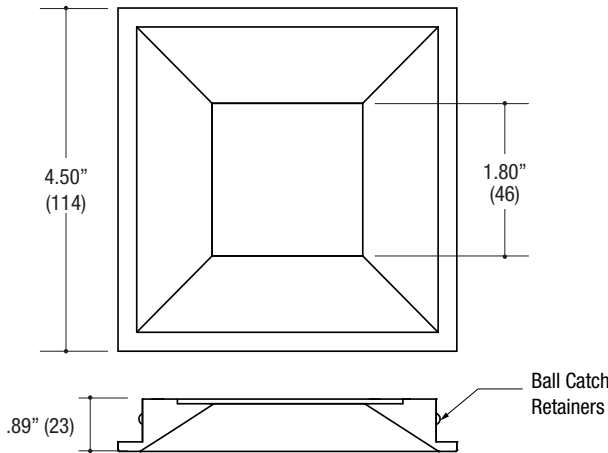

PROJECT	TYPE	CATALOG NUMBER
---------	------	----------------

Measurements in () are metric equivalents.

8602 **SQUARE BEVEL TRIMMED SMALL APERTURE ACCENT** - The VF150 Series is a high efficiency family of products that meet and exceed the needs of today's lighting designers and specifiers that are seeking performance. Formed of die-cast aluminum.

Specifications

SQUARE TRIMMED DOWNLIGHT

- Fixed or adjustable light output application
- 4.50" square bevel die-cast aluminum trim
- Small 1.80" square aperture
- .25" face trim
- Accepts up to 2 or more optical accessories
- Ball catch retainer for easy trim insertion and removal with safety cable included
- Powder coat finish