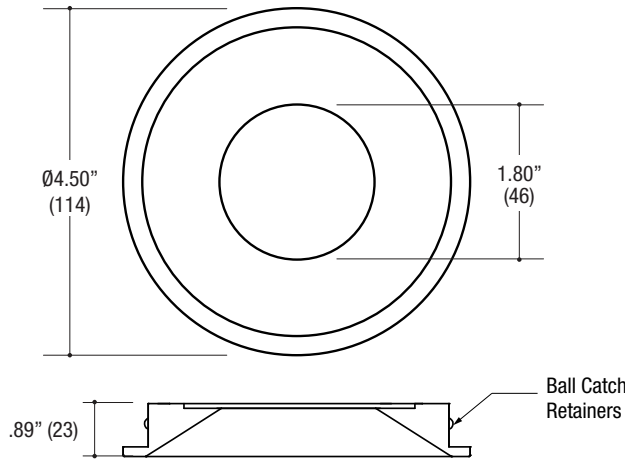

PROJECT	TYPE	CATALOG NUMBER
---------	------	----------------

Measurements in () are metric equivalents.

8601 **ROUND BEVEL TRIMMED SMALL APERTURE ACCENT** - The VF150 Series is a high efficiency family of products that meet and exceed the needs of today's lighting designers and specifiers that are seeking performance. Formed of die-cast aluminum.

Example: **8601-MB-SHCL**

ROUND TRIMMED DOWNLIGHT

- Fixed or adjustable light output application
- 4.50" round beveled die-cast aluminum trim
- Small 1.80" round aperture
- .25" face trim
- Accepts up to 2 or more optical accessories
- Ball catch retainer for easy trim insertion and removal with safety cable included
- Powder coat finish