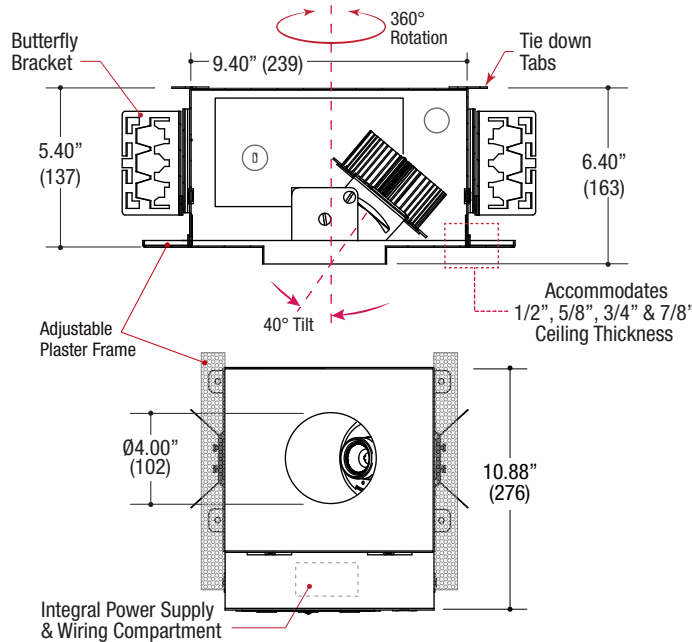

Specifications

ROUND TRIMMED HOUSING

- Housing of all steel construction
- Adjustable plaster frame
- Black powder coat finish
- **Ceiling Cut-out - Ø4.18"**

LED TECHNOLOGIES

LumaDIM™ Warm dimming LED

- 14W / 600lm, 90CRI / 3000-1800K
- 20W / 900lm, 90CRI / 3000-1800K

[(Click for more about LumaDIM™)](#)

LumaTUNE™ Adjustable color tuning

- 14W / 600lm, 90CRI / 4000-1650K
- 20W / 900lm, 90CRI / 4000-1650K

[(Click for more about LumaTUNE™)](#)

Dimming

0-10V DIMMING COMPATIBILITY TABLE			
BRAND / MODEL	PART #	BRAND / MODEL	PART #
Lutron DIVA	DVSTV	Vantage INFUSION	LVOS-0-10-PWM-DIN
Lutron NOVA	NTFTV	Vantage INFUSION	LVOS-1-10-PWM-P
Lutron NOVA	NTTV	Crestron iLUX	CLS-EXP-DIMFLV
Lutron HWQS	LMJ-5T-DV-B	Crestron DIN	DIN-4DIMFLV4
Lutron POWPAK	RMJ-5T-DV-B	Crestron Green Light	GLX-DIMFLV8
Lutron Grafik Eye 3000	GRX-TVI	Crestron Green Light	GLXP-DIMFLV8
Lutron Grafik Eye 4000	GRX-TVI	Crestron DIN	DIN-A08
Lutron QS ENERGI SAVR	QNS-4T16-S		

©2017 LF ILLUMINATION LLC
We reserve the right to change or withdraw specifications without prior notice.

HEADQUARTERS
9200 Deering Avenue
Chatsworth CA 91311

Telephone: 818-885-1335
Toll Free: 855-885-1335
Fax: 818-576-1335

www.lfillumination.com
rev: 081617

(HVR-1BA-T)

SMALL SIZED HOUSING

(AD) Adjustable Downlight

(FD) Fixed Downlight (Also available)

VF150 and LumaTUNE™ together provide a whole new level for white light technology, 100% - 1% tunable and dimmable

In the case of architectural lighting, the range of applications have been greater and specifications more demanding of LED technology. Typically these LED designs have been limited to a single color temperature.

LumaTUNE™ offers a tunable range of 1650-4000K at high CRI levels. Dimming to 1% with fixed CCT or Dimming to 1% with variable CCT to replicate halogen dimming profiles. Rather it be specification grade directional downlight, retail, accent, cosmetic-counters, hospitality or museums

LF Illumination's LumaTUNE™ offers greater versatility for the lighting designer's ever challenging demands.

ELECTRICAL

- Field-replaceable integral LED driver
- Electrical wiring compartment integrated into housing construction
- Internal thermal protection
- Easy maintenance access through ceiling opening
- Rated for through-branch wiring
- Optional dimming

MOUNTING

- Butterfly brackets for commercial installation in drywall, wood, stone, acoustic tile, or other ceiling types
- Perforated plate adjusts for 1/2", 5/8", 3/4" & 7/8" ceiling thickness
- Includes Heavy-Duty L-Bars™ hanger bar system for residential installation

LABELS

- Suitable for damp location, except when ordered with shower trim - Suitable for wet location
- **Air-Tight / IC Optional**