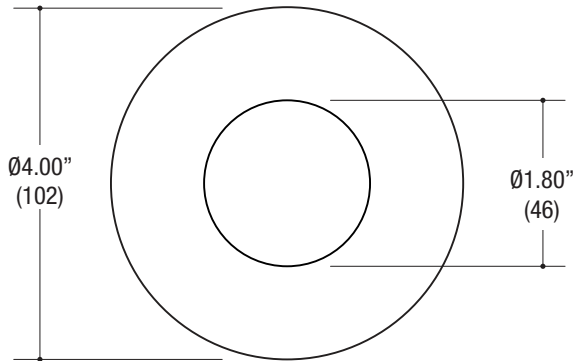

Specifications

ROUND DOWNLIGHT

- Recessed downlight
- Ø4.00" flat die-cast aluminum
- Small 1.80" round aperture
- Trimless insert
- Accepts up to 2 or more optical accessories
- Ball catch retainer for easy trim insertion and removal with safety cable included
- Powder coat finish