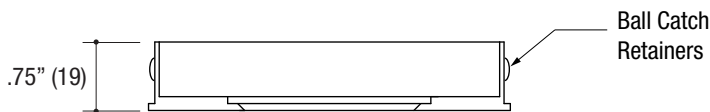

Specifications

ROUND DOWNLIGHT

- Recessed downlight
- Ø4.00" flat die-cast aluminum
- Small 1.80" round aperture
- Trimless insert
- Accepts up to 2 or more optical accessories
- Ball catch retainer for easy trim insertion and removal with safety cable included
- Powder coat finish