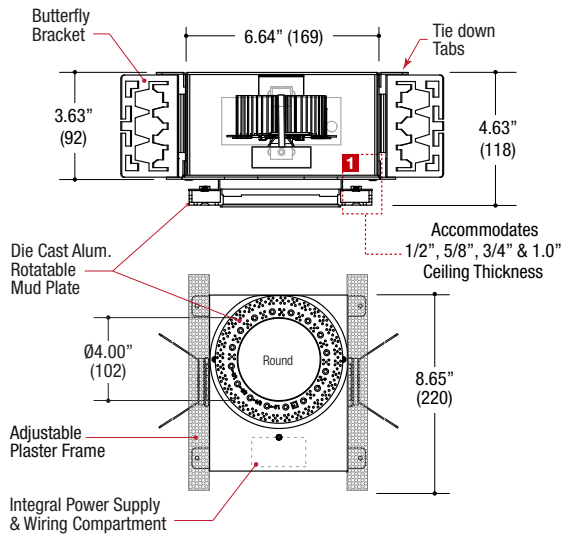

Measurements in ( ) are metric equivalents.

(HVR-1AA-S)
MINI SIZED HOUSING
(FD) Fixed Downlight Only