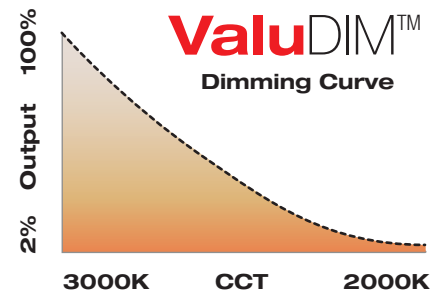

ValuDIM™

LF Illumination's new **ValuDIM™** warm dimming allows the features of warm dimming technology to be installed in fixtures and price points once thought impossible. The small footprint LED COB design uses many of our standard subassembly components and is compatible with virtually all standard dimming protocols currently available.

The LED itself maintains 95CRI typ (92CRI min) across the usable CCT range of 3000K to 2000K and dims down to around 2% visible light output. ValuDIM™ comes in three standard beam spread offerings of narrow, medium and wide.

5 YEAR WARRANTY
Limited