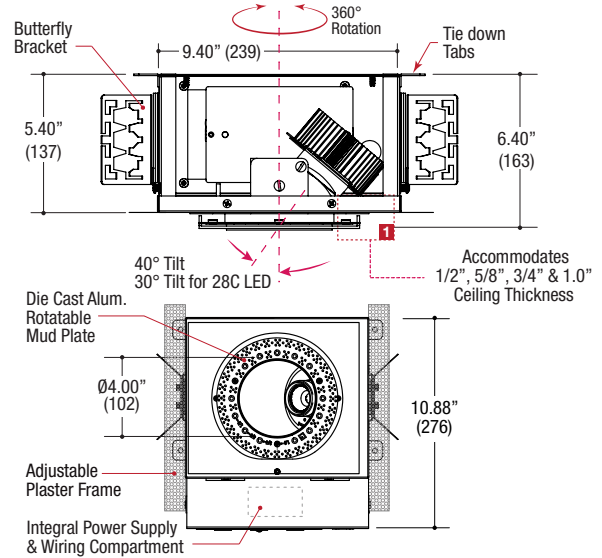

(HVR-1BA-S)
SMALL SIZED HOUSING
(AD) Adjustable Downlight
(FD) Fixed Downlight (Also available)

Specifications

ROUND TRIMLESS HOUSING

- Housing of all steel construction
- Adjustable die cast aluminum mud ring
- Black powder coat finish
- **Ceiling Cut-out - Ø6.50"**

ELECTRICAL

- Field-replaceable integral LED driver
- Electrical wiring compartment integrated into housing construction
- Internal thermal protection
- Easy maintenance access through ceiling opening
- Rated for through-branch wiring
- Dimmable

MOUNTING

- Butterfly brackets for commercial installation in drywall and other mud in ceiling types
- Perforated plate adjusts for 1/2", 5/8", 3/4" & 1.0" ceiling thickness
- Includes heavy-duty **L-Bars™** hanger bar system for residential installation

LABELS

- Suitable for damp location, except when ordered with shower trim - Suitable for wet location
- **Air-Tight / IC Optional**

HOUSING ORDERING INFO

SERIES	LED MODULE WATTAGE AND INFORMATION	CRI / COLOR	BEAM	HOUSING TYPE	DRIVER	VOLTAGE	OPTIONS		
HVR-1AA-S Mini Round Trimless New Construction Housing	BRIDGELUX 11L 11W LED / 825lm nom. 16L 16W LED / 1100lm nom.	8027 80CRI / 2700K Bridgelux / CREE 8030 80CRI / 3000K Bridgelux / CREE 8035 80CRI / 3500K Bridgelux / CREE 8040 80CRI / 4000K Bridgelux / CREE 9027 90CRI / 2700K Bridgelux Only 9030 90CRI / 3000K Bridgelux Only	BRIDGELUX N Narrow 20° M Medium 28° (Use lay-in film for wide distributions)	FD Fixed AD Adjustable*	D1 Phase Dimming (120V only) D2 0-10V Dimming (120-277V only) D3 Lutron Hi-lume™™ Forward Phase (120V only) D4 Lutron Hi-lume™™ EcoSystem™ & 3 wire 1% (120-277V only) DE Lutron Hi-lume™™ EcoSystem™ 1% with Soft-On, Fade-to-Black™ 1% (120-277V only) * Not available in HVR-1AA-T mini housing	1 120V 2 277V U 120-277V*	IC Insulated Ceiling (Not Available in 28C) EM Remotely Mounted Emergency LED Inverter		
	HVR-1BA-S Small Round Trimless New Construction Housing	CREE 09C 09W LED / 900lm nom. 14C 14W LED / 1200lm nom. 20C 20W LED / 1600lm nom.* 28C 28W LED / 2200lm nom.* *HVR-1BA-S Small housing only	9727 97CRI / 2700K Bridgelux Only 9730 97CRI / 3000K Bridgelux Only 9527 95CRI / 2700K CREE Only 9530 95CRI / 3000K CREE Only 9535 95CRI / 3500K CREE Only 9540 95CRI / 4000K CREE Only					CREE N Narrow 16° M Medium 28° (Use lay-in film for wide distributions)	* HVR-1BA-S Small housing only
Black finish is standard	ValuDIM™ 15V 15W LED / 810lm nom. 3000-2000K Warm Dimming	9220 92CRI / 3000-2000K Warm Dimming ValuDIM Only	ValuDIM™ N Narrow 17° M Medium 25° (Use lay-in film for wide distributions)						

Example: **HVR-1BA-S-14C-8027-N-FD-D2-U-IC**