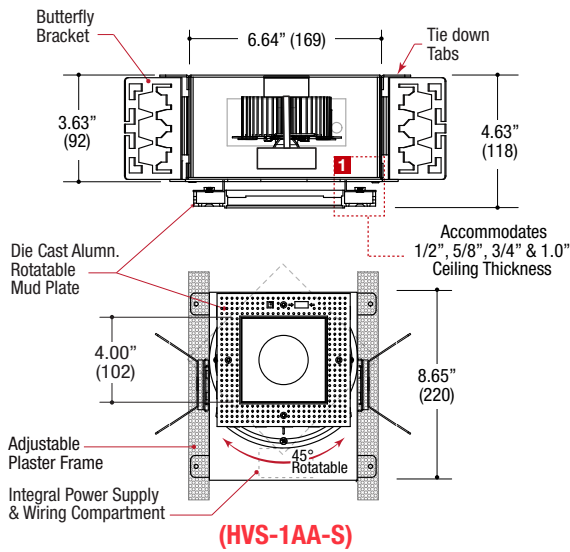

Measurements in ( ) are metric equivalents.

(HVS-1AA-S)
MINI SIZED HOUSING
(FD) Fixed Downlight Only