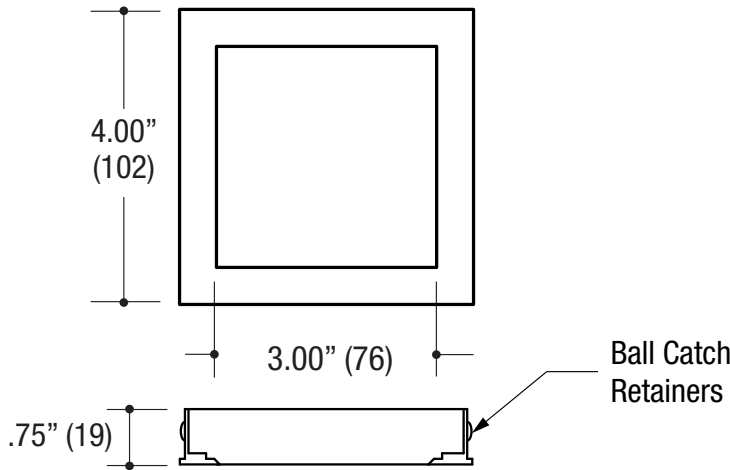

PROJECT	TYPE	CATALOG NUMBER
---------	------	----------------

Measurements in () are metric equivalents.

9802 SQUARE FLAT TRIMLESS ACCENT - The VF150 Series is a large aperture, high efficiency family of products that meet and exceed the needs of today's lighting designers and specifiers that are seeking performance. Formed of die-cast aluminum.

(Shown with lens)

Specifications

SQUARE FLAT TRIMLESS ACCENT

- Fixed or adjustable light output application
- 4.00" square die-cast aluminum
- 3.00" square large aperture
- Trimless insert
- Ball catch retainer for easy trim insertion and removal
- Safety cable included
- Powder coat finish