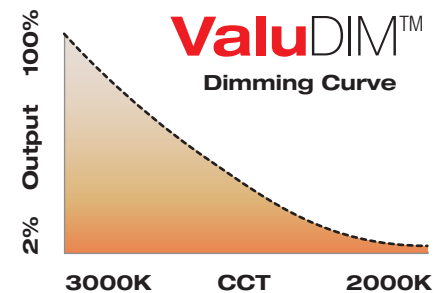

ValuDIM™

LF Illumination's new **ValuDIM™** warm dimming allows the features of warm dimming technology to be installed in fixtures and price points once thought impossible. The small footprint LED COB design uses many of our standard subassembly components and is compatible with virtually all standard dimming protocols currently available.

The LED itself maintains 95CRI typ (92CRI min) across the usable CCT range of 3000K to 2000K and dims down to around 2% visible light output. ValuDIM™ comes in three standard beam spread offerings of narrow, medium and wide.

5 YEAR WARRANTY
Limited