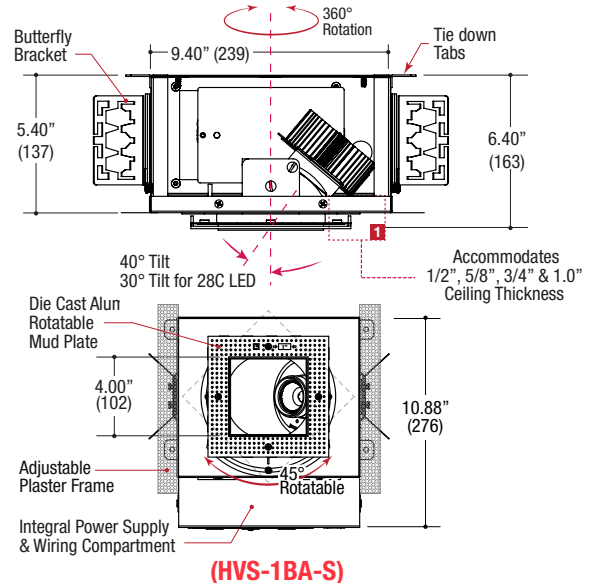

(HVS-1BA-S)
SMALL SIZED HOUSING
(AD) Adjustable Downlight
(FD) Fixed Downlight (Also available)

Specifications

SQUARE TRIMLESS HOUSING

- Housing of all steel construction
- Adjustable die cast aluminum mud plate
- Black powder coat finish
- **Ceiling Cut-out - 6.50" x 6.50"**

ELECTRICAL

- Field-replaceable integral LED driver
- Electrical wiring compartment integrated into housing construction
- Internal thermal protection
- Easy maintenance access through ceiling opening
- Rated for through-branch wiring
- Dimmable

MOUNTING

- Butterfly brackets for commercial installation in drywall and other mud in ceiling types
- Perforated plate adjusts for 1/2", 5/8", 3/4" & 1.0" ceiling thickness
- Includes heavy-duty **L-Bars™** hanger bar system for residential installation

LABELS

- Suitable for damp location, except when ordered with shower trim - Suitable for wet location
- **Air-Tight / IC Optional**

5 YEAR WARRANTY
Limited

IC / Air-Tight

HOUSING ORDERING INFO

SERIES	LED MODULE WATTAGE AND INFORMATION	CRI / COLOR	BEAM	HOUSING TYPE	DRIVER	VOLTAGE	OPTIONS
HVS-1AA-S Mini Square Trimless New Construction Housing	BRIDGELUX 11L 11W LED / 825lm nom. 16L 16W LED / 1100lm nom.	8027 80CRI / 2700K Bridgelux / CREE 8030 80CRI / 3000K Bridgelux / CREE 8035 80CRI / 3500K Bridgelux / CREE 8040 80CRI / 4000K Bridgelux / CREE 9027 90CRI / 2700K Bridgelux Only 9030 90CRI / 3000K Bridgelux Only 9727 97CRI / 2700K Bridgelux Only	BRIDGELUX N Narrow 20° M Medium 28° W Wide 40° V Very Wide 74°	FD Fixed AD Adjustable* * HVS-1BA-S Small housing only	D1 Phase Dimming (120V only) D2 0-10V Dimming (120-277V only) D3 Lutron Hi-lume™™ Forward Phase (120V only) D4 Lutron Hi-lume™™ EcoSystem™™ & 3 wire 1% (120-277V only) DE Lutron Hi-lume™™ EcoSystem™™ 1% with Soft-On, Fade-to-Black™™ 1% (120-277V only) * Not available in HVS-1AA-S mini housing	1 120V 2 277V U 120-277V*	IC Insulated Ceiling (Not Available in 28C) EM Remotely Mounted Emergency LED Inverter
	CREE 09C 09W LED / 900lm nom. 14C 14W LED / 1200lm nom. 20C 20W LED / 1600lm nom.* 28C 28W LED / 2200lm nom.* *HVS-1BA-S Small housing only	9730 97CRI / 3000K Bridgelux Only 9527 95CRI / 2700K CREE Only 9530 95CRI / 3000K CREE Only 9535 95CRI / 3500K CREE Only 9540 95CRI / 4000K CREE Only	CREE N Narrow 16° M Medium 28° W Wide 42° V Very Wide 73°				
Black finish is standard	ValuDIM™™ 15V 15W LED / 810lm nom. 3000-2000K Warm Dimming	9220 92CRI / 3000-2000K Warm Dimming ValuDIM Only	ValuDIM™™ N Narrow 17° M Medium 25° W Wide 38°				

Example: **HVS-1BA-S-14C-8027-N-FD-D2-U-IC**