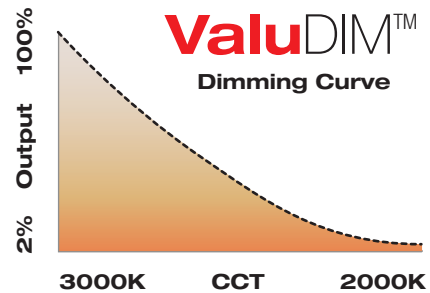

ValuDIM™

LF Illumination's new **ValuDIM™** warm dimming allows the features of warm dimming technology to be installed in fixtures and price points once thought impossible. The small footprint LED COB design uses many of our standard subassembly components and is compatible with virtually all standard dimming protocols currently available.

The LED itself maintains 95CRI typ (92CRI min) across the usable CCT range of 3000K to 2000K and dims down to around 2% visible light output. ValuDIM™ comes in three standard beam spread offerings of narrow, medium and wide.

5 YEAR WARRANTY
Limited