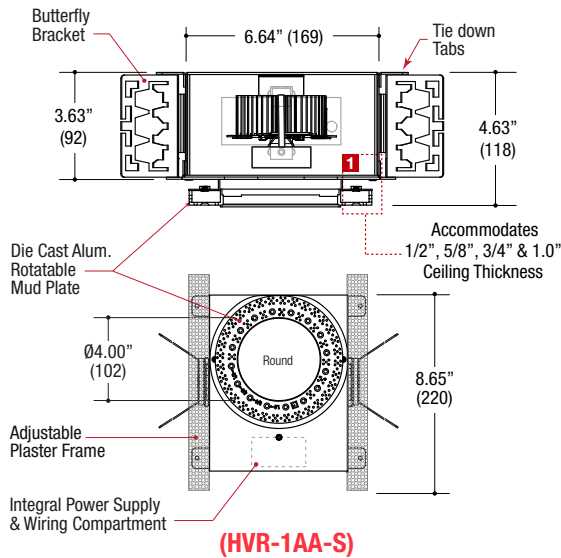

Measurements in ( ) are metric equivalents.

(HVR-1AA-S)
MINI SIZED HOUSING
(FD) Fixed Downlight Only