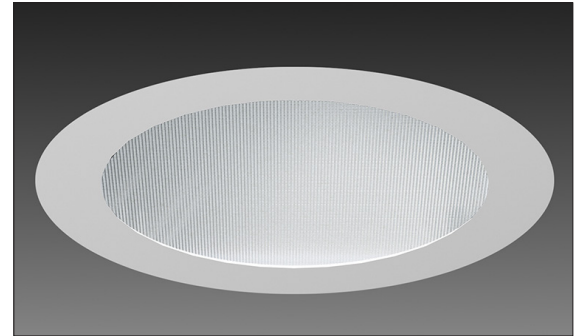

PROJECT	TYPE	CATALOG NUMBER
---------	------	----------------

Measurements in () are metric equivalents.

9801 **ROUND FLAT TRIMLESS ACCENT** - The VF150 Series is a large aperture, high efficiency family of products that meet and exceed the needs of today's lighting designers and specifiers that are seeking performance. Formed of die-cast aluminum.

(Shown with lens)

Specifications

ROUND FLAT TRIMLESS ACCENT

- Fixed or adjustable light output application
- 4.00" round die-cast aluminum
- 3.00" round large aperture
- Trimless insert
- Ball catch retainer for easy trim insertion and removal
- Safety cable included
- Powder coat finish

TRIM ORDERING INFO

TRIM SERIES	TRIM FINISH	LAY-IN LENS / FILM
9801 4.00" Round Flat Accent Die-Cast Aluminum Trimless Insert	MW White MB Black XX Custom	CL Clear lay-in lens DF Diffused lay-in film DL Diffused lay-in lens SHCL Shower rated Clear lay-in lens SHDF Shower rated Diffused lay-in film SHDL Shower rated Diffused lay-in lens
9801		

The LED itself maintains 95CRI typ (92CRI min) across the usable CCT range of 3000K to 2000K and dims down to around 2% visible light output. ValuDIM™ comes in three standard beam spread offerings of narrow, medium and wide.