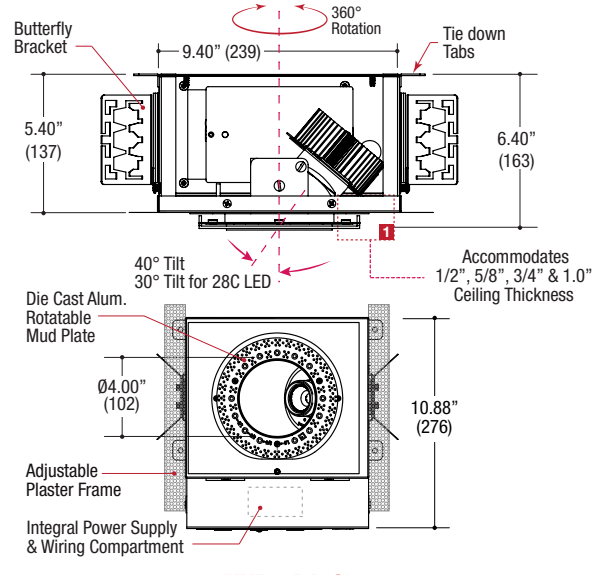

5 YEAR WARRANTY
Limited

Measurements in () are metric equivalents.

(HVR-1AA-S)
MINI SIZED HOUSING
(FD) Fixed Downlight Only

(HVR-1BA-S)
SMALL SIZED HOUSING
(AD) Adjustable Downlight
(FD) Fixed Downlight (Also available)