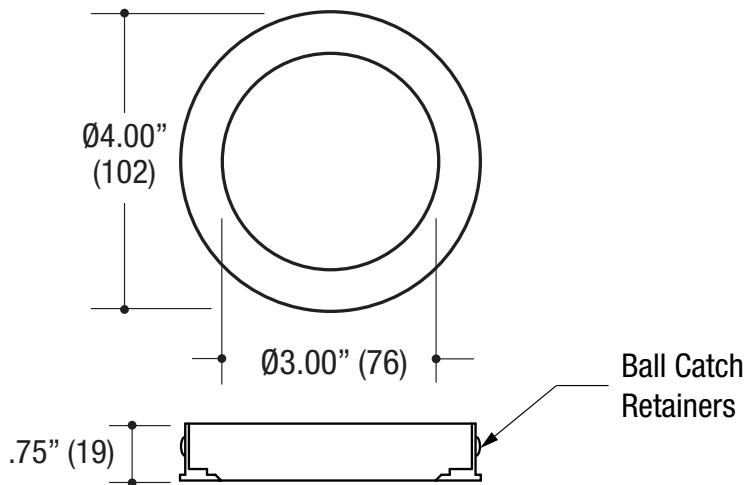

(Shown with lens)

Specifications

ROUND FLAT TRIMLESS ACCENT

- Fixed or adjustable light output application
- 4.00" round die-cast aluminum
- 3.00" round large aperture
- Trimless insert
- Ball catch retainer for easy trim insertion and removal
- Safety cable included
- Powder coat finish