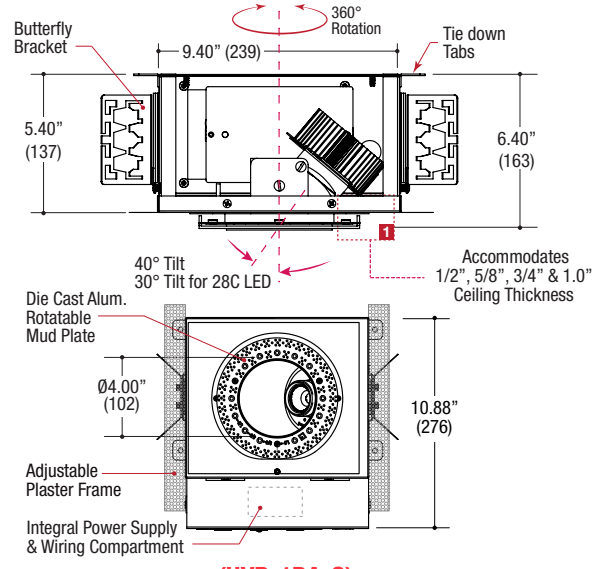

5 YEAR WARRANTY

Limited

Measurements in () are metric equivalents.

(HVR-1AA-S)
MINI SIZED HOUSING
(FD) Fixed Downlight Only

(HVR-1BA-S)
SMALL SIZED HOUSING
(AD) Adjustable Downlight
(FD) Fixed Downlight (Also available)