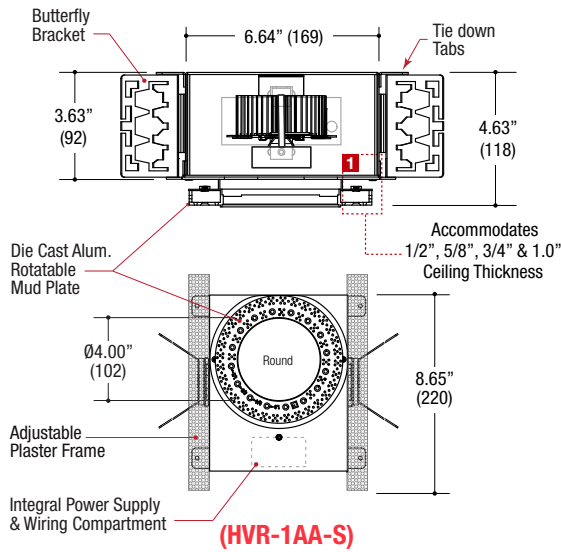

5 YEAR WARRANTY

Limited

Measurements in () are metric equivalents.

(HVR-1AA-S)
MINI SIZED HOUSING
(FD) Fixed Downlight Only

(HVR-1BA-S)
SMALL SIZED HOUSING
(AD) Adjustable Downlight
(FD) Fixed Downlight (Also available)