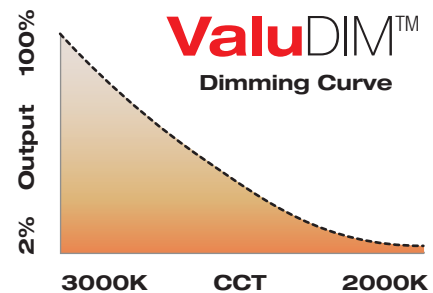

ValuDIM™

LF Illumination's new **ValuDIM™** warm dimming allows the features of warm dimming technology to be installed in fixtures and price points once thought impossible. The small footprint LED COB design uses many of our standard subassembly components and is compatible with virtually all standard dimming protocols currently available.

The LED itself maintains 95CRI typ (92CRI min) across the usable CCT range of 3000K to 2000K and dims down to around 2% visible light output. ValuDIM™ comes in three standard beam spread offerings of narrow, medium and wide.

5 YEAR WARRANTY

Limited