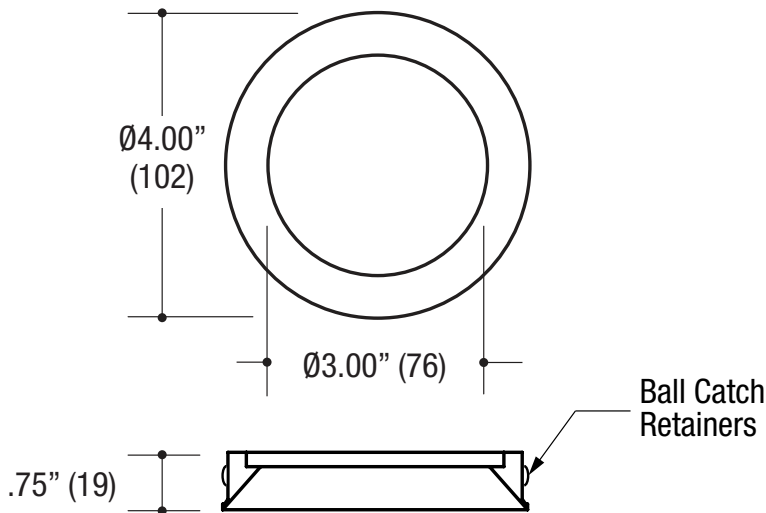

PROJECT

TYPE

CATALOG NUMBER

Measurements in () are metric equivalents.

9701 **ROUND BEVELED TRIMLESS ACCENT** - The VF150 Series is a large aperture, high efficiency family of products that meet and exceed the needs of today's lighting designers and specifiers that are seeking performance. Formed of die-cast aluminum.

(Shown with lens)

Specifications

ROUND BEVELED TRIMLESS ACCENT

- Fixed or adjustable light output application
- 4.00" round die-cast aluminum
- 3.00" round large aperture
- .75" bevel regress
- Trimless insert
- Ball catch retainer for easy trim insertion and removal
- Safety cable included
- Powder coat finish