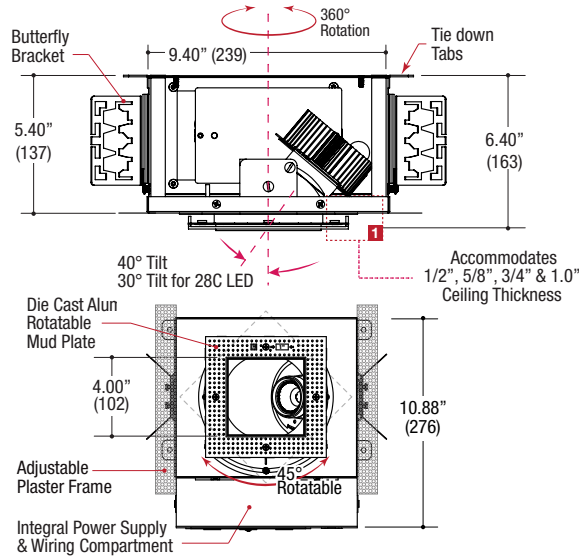

Measurements in ( ) are metric equivalents.

(HVS-1BA-S)
SMALL SIZED HOUSING
(AD) Adjustable Downlight

Specifications

SQUARE TRIMLESS HOUSING

- Housing of all steel construction
- Adjustable plaster frame
- Black powder coat finish
- **Ceiling Cut-out - 6.50" x 6.50"**

ELECTRICAL

- Field-replaceable integral LED driver
- Electrical wiring compartment integrated into housing construction
- Internal thermal protection
- Easy maintenance access through ceiling opening
- Rated for through-branch wiring
- Dimmable

MOUNTING

- Butterfly brackets for commercial installation in drywall and other mud in ceiling types
- Perforated plate adjusts for 1/2", 5/8", 3/4" & 1.0" ceiling thickness
- Includes heavy-duty **L-Bars™** hanger bar system for residential installation

LABELS

- Suitable for damp location, except when ordered with shower trim - Suitable for wet location
- **Air-Tight / IC Optional**

HOUSING ORDERING INFO

SERIES	LED MODULE WATTAGE AND INFORMATION	CRI / COLOR	BEAM	HOUSING TYPE	DRIVER	VOLTAGE	OPTIONS
HVS-1BA-S Small Square Trimless New Construction Housing	BRIDGELUX 11L 11W LED / 825lm nom. 16L 16W LED / 1100lm nom.	8027 80CRI / 2700K Bridgelux / CREE	BRIDGELUX W Wide	AD Adjustable	D1 Phase Dimming (120V only) D2 0-10V Dimming (120-277V only) D3 Lutron Hi-lume™ Forward Phase (120V only) D4 Lutron Hi-lume™ EcoSystem™ & 3 wire 1% (120-277V only) DE Lutron Hi-lume™ EcoSystem™ 1% with Soft-On, Fade-to-Black™ 1% (120-277V only)	1 120V 2 277V U 120-277V*	IC Insulated Ceiling (Not Available in 28C) EM Remotely Mounted Emergency LED Inverter
		8030 80CRI / 3000K Bridgelux / CREE					
		8035 80CRI / 3500K Bridgelux / CREE					
		8040 80CRI / 4000K Bridgelux / CREE					
Black finish is standard	CREE 09C 09W LED / 900lm nom. 14C 14W LED / 1200lm nom. 20C 20W LED / 1600lm nom.* 28C 28W LED / 2200lm nom.* *HVS-1BA-S Small housing only	9027 90CRI / 2700K Bridgelux Only	CREE W Wide				
		9030 90CRI / 3000K Bridgelux Only					
		9727 97CRI / 2700K Bridgelux Only					
		9730 97CRI / 3000K Bridgelux Only					
		9527 95CRI / 2700K CREE Only					
		9530 95CRI / 3000K CREE Only					
		9535 95CRI / 3500K CREE Only					
		9540 95CRI / 4000K CREE Only					
ValuDIM™ 15V 15W LED / 810lm nom. 3000-2000K Warm Dimming	9220 92CRI / 3000-2000K Warm Dimming ValuDIM Only	ValuDIM™ W Wide					
HVS-1BA-S							

Example: **HVS-1BA-S-14C-8027-W-AD-D2-U-IC**