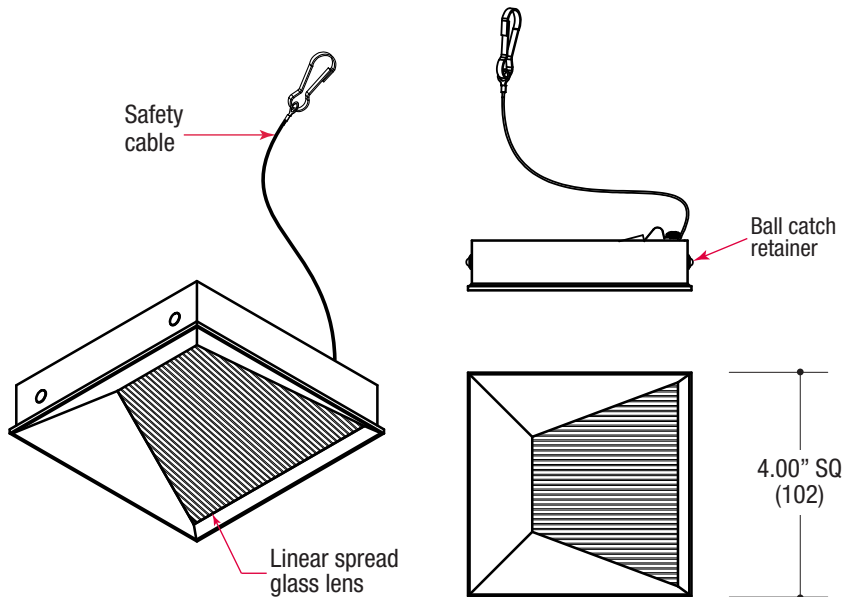

PROJECT	TYPE	CATALOG NUMBER
---------	------	----------------

Measurements in () are metric equivalents.

9632 SQUARE TRIMLESS WALLWASH ACCENT - The VF150 Series is a family of products that meet and exceed the needs of today's lighting designers and specifiers that are seeking performance. Formed of die-cast aluminum.

Specifications

SQUARE TRIMLESS WALLWASH ACCENT

- Adjustable light output application
- 4.00" square die-cast aluminum trimless insert
- Linear spread lens
- 1.75" regress for greater cut-off
- Ball catch retainer for easy trim insertion and removal
- Safety cable included
- Powder coat finish