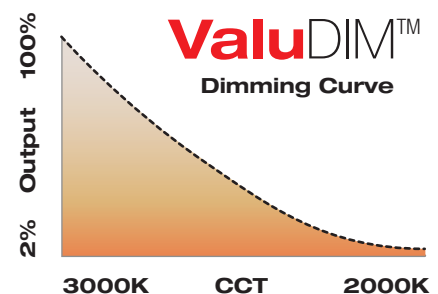

ValuDIM™

LF Illumination's new **ValuDIM™** warm dimming allows the features of warm dimming technology to be installed in fixtures and price points once thought impossible. The small footprint LED COB design uses many of our standard subassembly components and is compatible with virtually all standard dimming protocols currently available.

The LED itself maintains 95CRI typ (92CRI min) across the usable CCT range of 3000K to 2000K and dims down to around 2% visible light output.

**5 YEAR
WARRANTY**
Limited