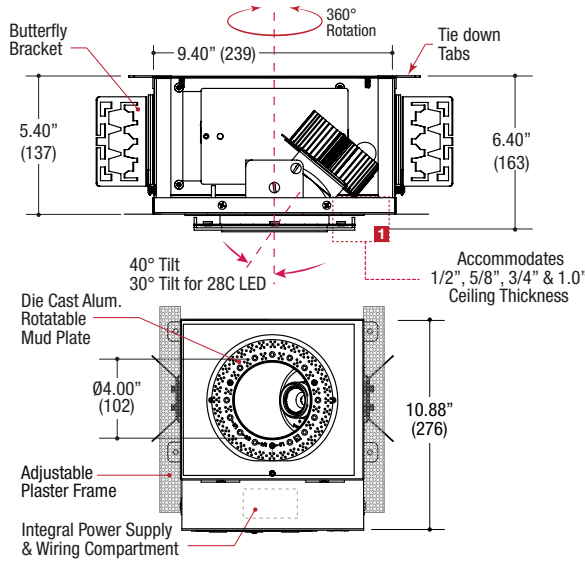

Specifications

ROUND TRIMLESS WALLWASH ACCENT

- Adjustable light output application
- 4.00" round die-cast aluminum trimless insert
- Linear spread lens
- 1.75" regress for greater cut-off
- Ball catch retainer for easy trim insertion and removal
- Safety cable included
- Powder coat finish

(HVR-1BA-S)
SMALL SIZED HOUSING
(AD) Adjustable Downlight

Specifications

ROUND TRIMLESS HOUSING

- Housing of all steel construction
- Adjustable plaster frame
- Black powder coat finish
- **Ceiling Cut-out - Ø6.50"**