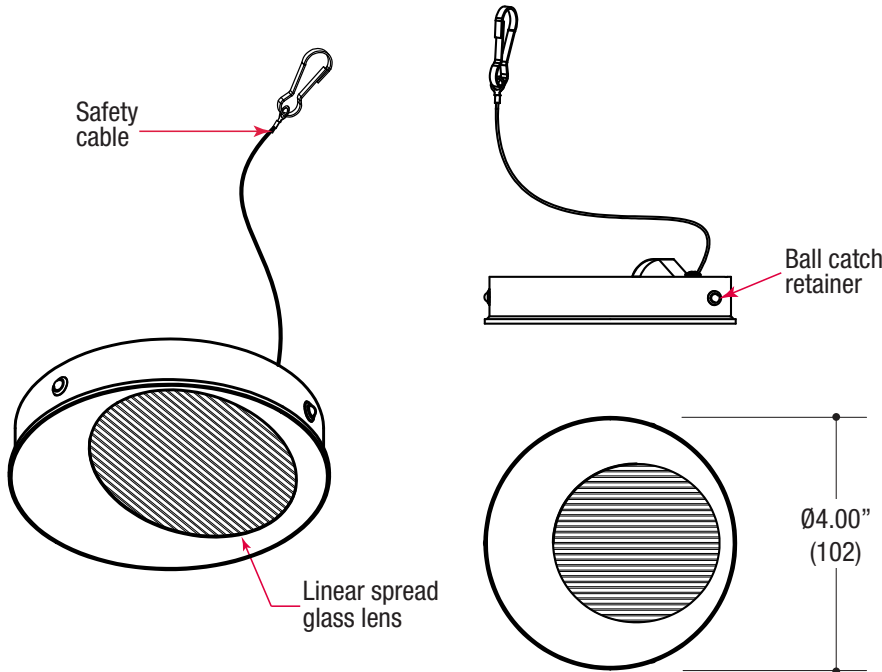

Specifications

ROUND TRIMLESS WALLWASH ACCENT

- Adjustable light output application
- 4.00" round die-cast aluminum trimless insert
- Linear spread lens
- 1.75" regress for greater cut-off
- Ball catch retainer for easy trim insertion and removal
- Safety cable included
- Powder coat finish