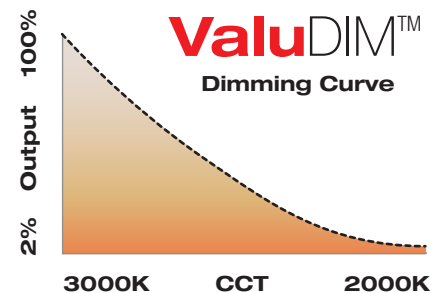

ValuDIM™

LF Illumination's new **ValuDIM™** warm dimming allows the features of warm dimming technology to be installed in fixtures and price points once thought impossible. The small footprint LED COB design uses many of our standard subassembly components and is compatible with virtually all standard dimming protocols currently available.

The LED itself maintains 95CRI typ (92CRI min) across the usable CCT range of 3000K to 2000K and dims down to around 2% visible light output.

5 YEAR WARRANTY
Limited