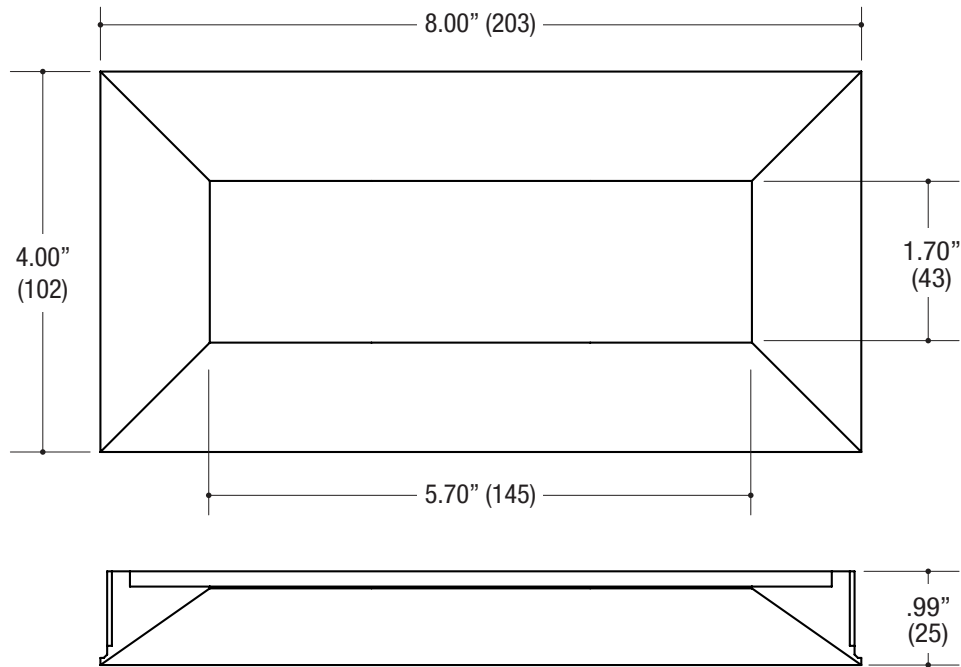

PROJECT	TYPE	CATALOG NUMBER
---------	------	----------------

Measurements in () are metric equivalents.

9604 **RECTANGULAR BEVELED TRIMLESS ACCENT** - The VF150 Series is a family of products that meet and exceed the needs of today's lighting designers and specifiers that are seeking performance. Formed of die-cast aluminum.

ORDERING INFO

TRIM SERIES	TRIM FINISH	OPTIONS
9604 4.00" X 8.00" RECTANGULAR Small Aperture Die-Cast Beveled Accent Trimless Insert	MB Black MW White XX Custom	CL Clear lay-in lens DL Diffusion lay-in lens SHCL Shower rated Clear lay-in lens SHDL Shower rated Diffusion lay-in lens

Example: **9604-MW-CL**

Specifications

RECTANGULAR TRIMLESS DOWNLIGHT

- Adjustable light output application
- 4.00" x 8.00" beveled die-cast aluminum Accent
- Small 1.70" x 5.70" rectangular aperture
- Trimless insert
- Accepts up to 2 or more optical accessories
- Ball catch retainer for easy trim insertion and removal with safety cable included
- Powder coat finish

LAMP SOURCE *(lamp not included)*

- 12V MR16 20W max - Derate Labels Available
- CMHMR16 in 20W
- LED Retrofit 15W max - Works with SORAA®

Measurements in () are metric equivalents.

(HVS-2BA-S)
SMALL SIZED HOUSING
(AD) Adjustable Downlight
(FD) Fixed Downlight (Also available)