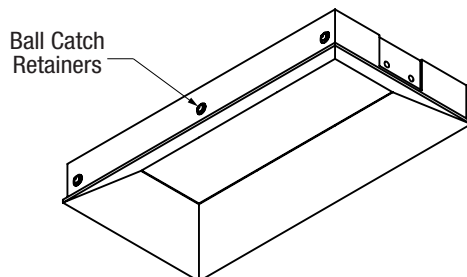

PROJECT	TYPE	CATALOG NUMBER

Measurements in ( ) are metric equivalents.

9604 **RECTANGULAR BEVELED TRIMLESS ACCENT** - The VF150 Series is a family of products that meet and exceed the needs of today's lighting designers and specifiers that are seeking performance. Formed of die-cast aluminum.

ORDERING INFO

TRIM SERIES	TRIM FINISH	OPTIONS
9604 4.00" X 8.00" RECTANGULAR Small Aperture Die-Cast Beveled Accent Trimless Insert	MB Black MW White XX Custom	CL Clear lay-in lens DL Diffusion lay-in lens SHCL Shower rated Clear lay-in lens SHDL Shower rated Diffusion lay-in lens

Example: **9604-MW-CL**

Specifications

RECTANGULAR TRIMLESS DOWNLIGHT

- Adjustable light output application
- 4.00" x 8.00" beveled die-cast aluminum Accent
- Small 1.70" x 5.70" rectangular aperture
- Trimless insert
- Accepts up to 2 or more optical accessories
- Ball catch retainer for easy trim insertion and removal with safety cable included
- Powder coat finish

LAMP SOURCE *(lamp not included)*

- 12V MR16 20W max - Derate Labels Available
- CMHMR16 in 20W
- LED Retrofit 15W max - Works with SORAA®