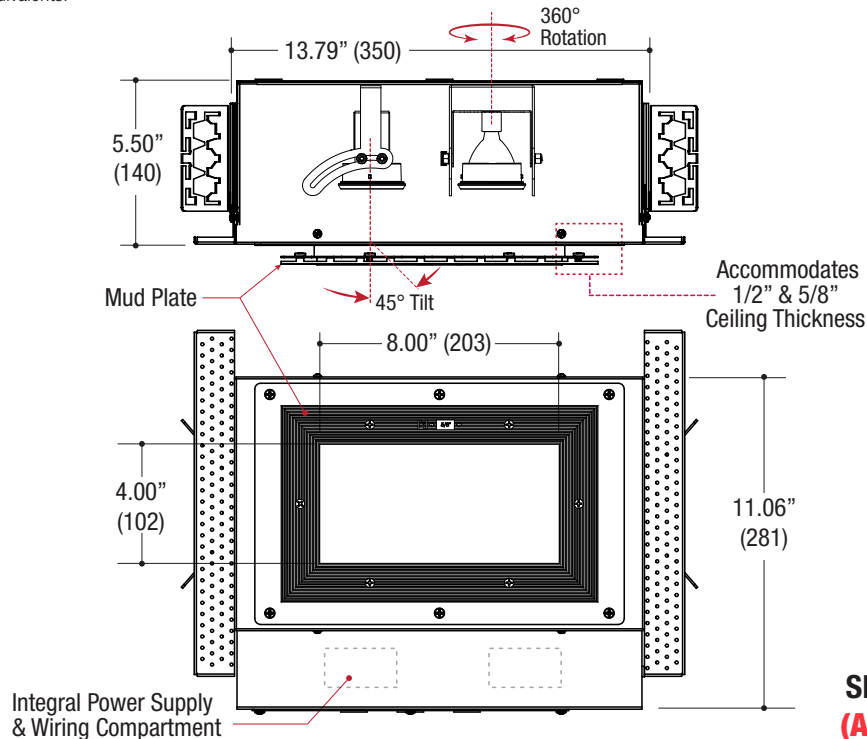

Example: **9604-MW-CL**

Specifications

RECTANGULAR TRIMLESS DOWNLIGHT

- Adjustable light output application
- 4.00" x 8.00" beveled die-cast aluminum Accent
- Small 1.70" x 5.70" rectangular aperture
- Trimless insert
- Accepts up to 2 or more optical accessories
- Ball catch retainer for easy trim insertion and removal with safety cable included
- Powder coat finish

LAMP SOURCE *(lamp not included)*

- 12V MR16 20W max - Derate Labels Available
- CMHMR16 in 20W
- LED Retrofit 15W max - Works with SORAA®

Measurements in () are metric equivalents.

(HVS-2BA-S)
SMALL SIZED HOUSING
(AD) Adjustable Downlight
(FD) Fixed Downlight (Also available)

Specifications

RECTANGULAR TRIMLESS HOUSING

- Housing of all steel construction
- Adjustable mud plate
- Black powder coat finish
- **Ceiling Cut-out - 6.64" x 10.64"**

ELECTRICAL

- Field-replaceable integral LED driver
- Electrical wiring compartment integrated into housing construction
- Internal thermal protection
- Easy maintenance access through ceiling opening
- Rated for through-branch wiring
- Dimmable