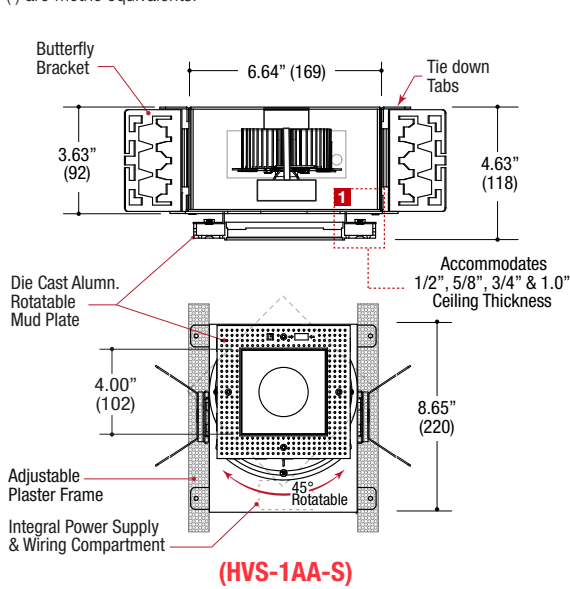

Measurements in ( ) are metric equivalents.

(HVS-1AA-S)
MINI SIZED HOUSING
(FD) Fixed Downlight Only