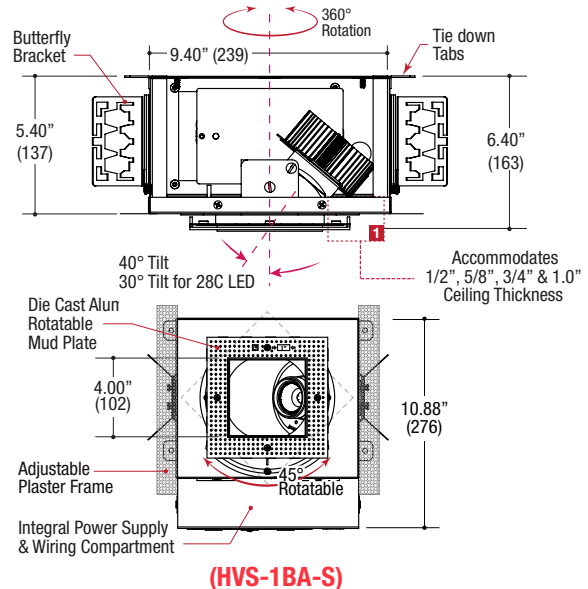

(HVS-1BA-S)
SMALL SIZED HOUSING
(AD) Adjustable Downlight
(FD) Fixed Downlight (Also available)

Specifications

SQUARE TRIMLESS HOUSING

- Housing of all steel construction
- Adjustable die cast aluminum mud plate
- Black powder coat finish
- **Ceiling Cut-out - 6.50" x 6.50"**

ELECTRICAL

- Field-replaceable integral LED driver
- Electrical wiring compartment integrated into housing construction
- Internal thermal protection
- Easy maintenance access through ceiling opening
- Rated for through-branch wiring
- Dimmable

MOUNTING

- Butterfly brackets for commercial installation in drywall and other mud in ceiling types
- Perforated plate adjusts for 1/2", 5/8", 3/4" & 1.0" ceiling thickness
- Includes heavy-duty **L-Bars™** hanger bar system for residential installation

LABELS

- Suitable for damp location, except when ordered with shower trim - Suitable for wet location
- **Air-Tight / IC Optional**

HOUSING ORDERING INFO

5 YEAR WARRANTY
Limited

IC / Air-Tight

SERIES	LED MODULE WATTAGE AND INFORMATION	CRI / COLOR	BEAM	HOUSING TYPE	DRIVER	VOLTAGE	OPTIONS
HVS-1AA-S Mini Square Trimless New Construction Housing	BRIDGELUX 11L 11W LED / 825lm nom. 16L 16W LED / 1100lm nom.	8027 80CRI / 2700K Bridgelux / CREE	BRIDGELUX N Narrow 20° M Medium 28° (Use lay-in film for wide distributions)	FD Fixed AD Adjustable*	D1 Phase Dimming (120V only) D2 0-10V Dimming (120-277V only) D3 Lutron Hi-lume™™ Forward Phase (120V only) D4 Lutron Hi-lume™™ EcoSystem™™ & 3 wire 1% (120-277V only) DE Lutron Hi-lume™™ EcoSystem™™ 1% with Soft-On, Fade-to-Black™™ 1% (120-277V only) * Not available in HVS-1AA-T mini housing	1 120V 2 277V U 120-277V*	IC Insulated Ceiling (Not Available in 28C) EM Remotely Mounted Emergency LED Inverter
		8030 80CRI / 3000K Bridgelux / CREE					
		8035 80CRI / 3500K Bridgelux / CREE 8040 80CRI / 4000K Bridgelux / CREE 9027 90CRI / 2700K Bridgelux Only 9030 90CRI / 3000K Bridgelux Only					
HVS-1BA-S Small Square Trimless New Construction Housing	CREE 09C 09W LED / 900lm nom. 14C 14W LED / 1200lm nom. 20C 20W LED / 1600lm nom.* 28C 28W LED / 2200lm nom.* *HVS-1BA-S Small housing only	9727 97CRI / 2700K Bridgelux Only	CREE N Narrow 16° M Medium 28° (Use lay-in film for wide distributions)	* HVS-1BA-S Small housing only			
		9730 97CRI / 3000K Bridgelux Only					
		9527 95CRI / 2700K CREE Only					
		9530 95CRI / 3000K CREE Only					
		9535 95CRI / 3500K CREE Only					
		9540 95CRI / 4000K CREE Only					
Black finish is standard	ValuDIM™ 15V 15W LED / 810lm nom. 3000-2000K Warm Dimming	9220 92CRI / 3000-2000K Warm Dimming ValuDIM Only	ValuDIM™ N Narrow 17° M Medium 25° (Use lay-in film for wide distributions)				

Example: **HVS-1BA-S-14C-8027-N-FD-D2-U-IC**