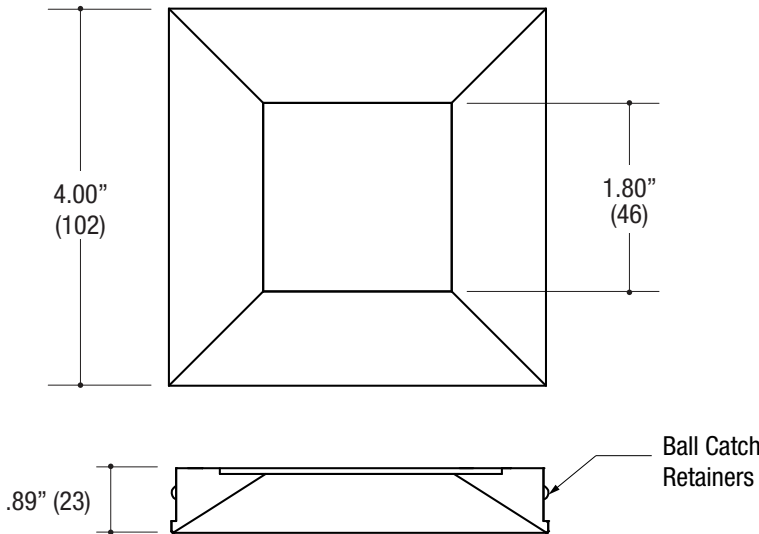

PROJECT	TYPE	CATALOG NUMBER
---------	------	----------------

Measurements in () are metric equivalents.

9602 **SQUARE BEVELED TRIMLESS ACCENT** - The VF150 Series is a family of products that meet and exceed the needs of today's lighting designers and specifiers that are seeking performance. Formed of die-cast aluminum.

Specifications

SQUARE TRIMLESS DOWNLIGHT

- Fixed or adjustable light output application
- 4.00" square beveled die-cast aluminum
- Small 1.80" square aperture
- Trimless insert
- Accepts up to 2 or more optical accessories
- Ball catch retainer for easy trim insertion and removal with safety cable included
- Powder coat finish