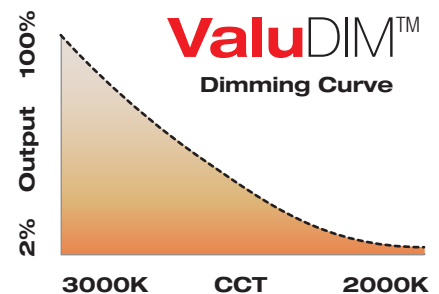

ValuDIM™

LF Illumination's new **ValuDIM™** warm dimming allows the features of warm dimming technology to be installed in fixtures and price points once thought impossible. The small footprint LED COB design uses many of our standard subassembly components and is compatible with virtually all standard dimming protocols currently available.

The LED itself maintains 95CRI typ (92CRI min) across the usable CCT range of 3000K to 2000K and dims down to around 2% visible light output. ValuDIM™ comes in three standard beam spread offerings of narrow, medium and wide.

5 YEAR WARRANTY
Limited