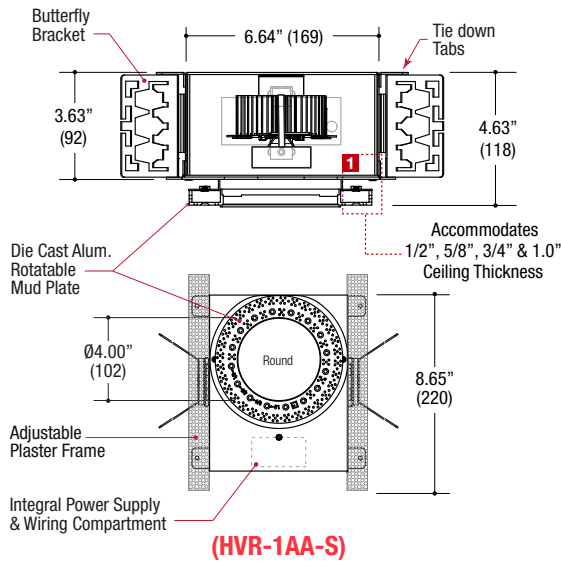

Specifications

ROUND TRIMLESS DOWNLIGHT

- Fixed or adjustable light output application
- Ø4.00" beveled die-cast aluminum
- Small 1.80" round aperture
- Trimless insert
- Accepts up to 2 or more optical accessories
- Ball catch retainer for easy trim insertion and removal with safety cable included
- Powder coat finish

5 YEAR WARRANTY
Limited

Measurements in () are metric equivalents.

(HVR-1AA-S)
MINI SIZED HOUSING
(FD) Fixed Downlight Only

(HVR-1BA-S)
SMALL SIZED HOUSING
(AD) Adjustable Downlight
(FD) Fixed Downlight (Also available)