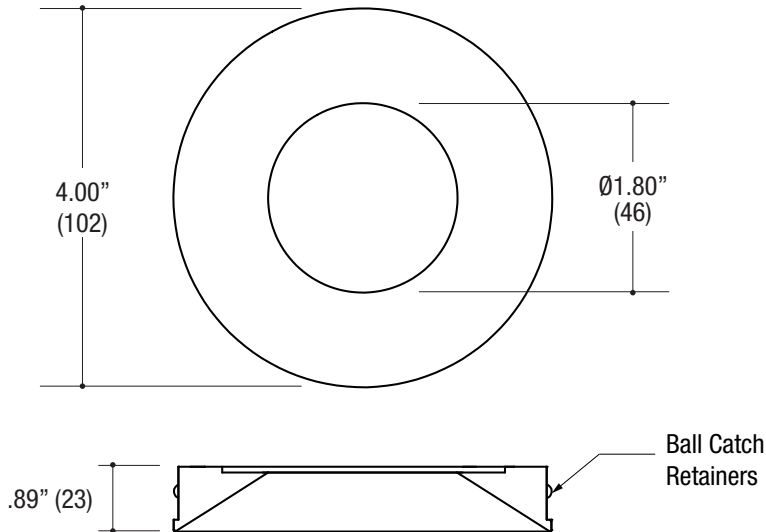

PROJECT	TYPE	CATALOG NUMBER
---------	------	----------------

Measurements in () are metric equivalents.

9601 **ROUND BEVELED TRIMLESS ACCENT** - The VF150 Series is a family of products that meet and exceed the needs of today's lighting designers and specifiers that are seeking performance. Formed of die-cast aluminum.

Specifications

ROUND TRIMLESS DOWNLIGHT

- Fixed or adjustable light output application
- Ø4.00" beveled die-cast aluminum
- Small 1.80" round aperture
- Trimless insert
- Accepts up to 2 or more optical accessories
- Ball catch retainer for easy trim insertion and removal with safety cable included
- Powder coat finish