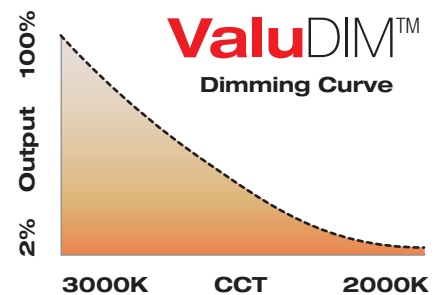

ValuDIM™

LF Illumination's new **ValuDIM™** warm dimming allows the features of warm dimming technology to be installed in fixtures and price points once thought impossible. The small footprint LED COB design uses many of our standard subassembly components and is compatible with virtually all standard dimming protocols currently available.

The LED itself maintains 95CRI typ (92CRI min) across the usable CCT range of 3000K to 2000K and dims down to around 2% visible light output. ValuDIM™ comes in three standard beam spread offerings of narrow, medium and wide.

5 YEAR WARRANTY
Limited