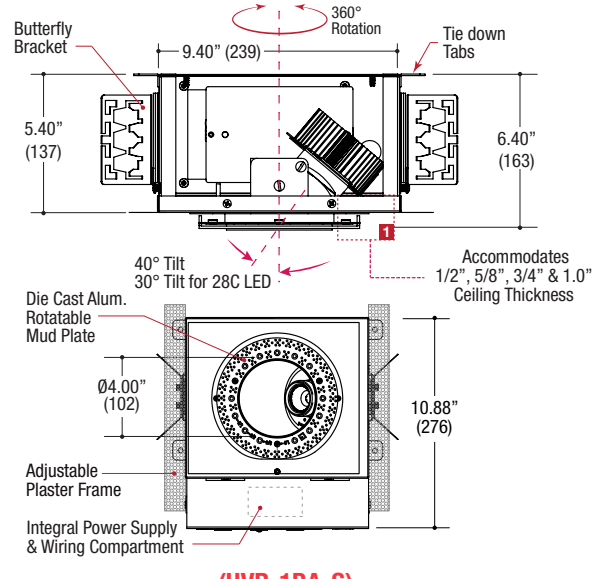

(HVR-1BA-S)
SMALL SIZED HOUSING
(AD) Adjustable Downlight
(FD) Fixed Downlight (Also available)

Specifications

ROUND TRIMLESS HOUSING

- Housing of all steel construction
- Adjustable die cast aluminum mud ring
- Black powder coat finish
- **Ceiling Cut-out - Ø6.50"**

ELECTRICAL

- Field-replaceable integral LED driver
- Electrical wiring compartment integrated into housing construction
- Internal thermal protection
- Easy maintenance access through ceiling opening
- Rated for through-branch wiring
- Dimmable

MOUNTING

- Butterfly brackets for commercial installation in drywall and other mud in ceiling types
- Perforated plate adjusts for 1/2", 5/8", 3/4" & 1.0" ceiling thickness
- Includes heavy-duty **L-Bars™** hanger bar system for residential installation

LABELS

- Suitable for damp location, except when ordered with shower trim - Suitable for wet location
- **Air-Tight / IC Optional**

HOUSING ORDERING INFO

5 YEAR WARRANTY
Limited

IC / Air-Tight

SERIES	LED MODULE WATTAGE AND INFORMATION	CRI / COLOR	BEAM	HOUSING TYPE	DRIVER	VOLTAGE	OPTIONS
HVR-1AA-S Mini Round Trimless New Construction Housing	BRIDGELUX 11L 11W LED / 825lm nom. 16L 16W LED / 1100lm nom.	8027 80CRI / 2700K Bridgelux / CREE 8030 80CRI / 3000K Bridgelux / CREE 8035 80CRI / 3500K Bridgelux / CREE 8040 80CRI / 4000K Bridgelux / CREE 9027 90CRI / 2700K Bridgelux Only 9030 90CRI / 3000K Bridgelux Only	BRIDGELUX N Narrow 20° M Medium 28° (Use lay-in film for wide distributions)	FD Fixed AD Adjustable*	D1 Phase Dimming (120V only) D2 0-10V Dimming (120-277V only) D3 Lutron Hi-lume™™ Forward Phase (120V only)	1 120V 2 277V U 120-277V*	IC Insulated Ceiling (Not Available in 28C) EM Remotely Mounted Emergency LED Inverter
	CREE 09C 09W LED / 900lm nom. 14C 14W LED / 1200lm nom. 20C 20W LED / 1600lm nom.* 28C 28W LED / 2200lm nom.* *HVR-1BA-S Small housing only	9727 97CRI / 2700K Bridgelux Only 9730 97CRI / 3000K Bridgelux Only 9527 95CRI / 2700K CREE Only 9530 95CRI / 3000K CREE Only 9535 95CRI / 3500K CREE Only 9540 95CRI / 4000K CREE Only	CREE N Narrow 16° M Medium 28° (Use lay-in film for wide distributions)	* HVR-1BA-S Small housing only	D4 Lutron Hi-lume™™ EcoSystem™ & 3 wire 1% (120-277V only) DE Lutron Hi-lume™™ EcoSystem™ 1% with Soft-On, Fade-to-Black™ 1% (120-277V only) * Not available in HVR-1AA-T mini housing		
HVR-1BA-S Small Round Trimless New Construction Housing	ValuDIM™ 15V 15W LED / 810lm nom. 3000-2000K Warm Dimming	9220 92CRI / 3000-2000K Warm Dimming ValuDIM Only	ValuDIM™ N Narrow 17° M Medium 25° (Use lay-in film for wide distributions)				

Example: **HVR-1BA-S-14C-8027-N-FD-D2-U-IC**