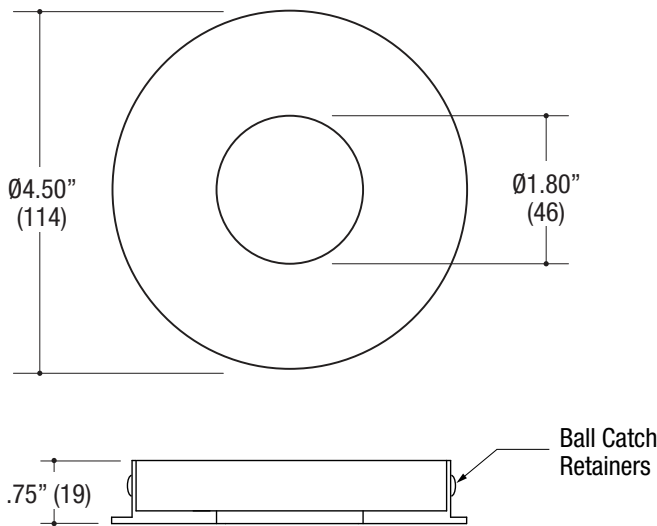

PROJECT	TYPE	CATALOG NUMBER
---------	------	----------------

Measurements in () are metric equivalents.

8901 **ROUND FLAT TRIMMED ACCENT** - The VF150 Series is a high efficiency family of products that meet and exceed the needs of today's lighting designers and specifiers that are seeking performance. Formed of die-cast aluminum.

Specifications

ROUND TRIMMED DOWNLIGHT

- Fixed or adjustable light output application
- 4.50" round flat die-cast aluminum trim
- Small 1.80" round aperture
- 1.35" face trim
- Accepts up to 2 or more optical accessories
- Ball catch retainer for easy trim insertion and removal with safety cable included
- Powder coat finish