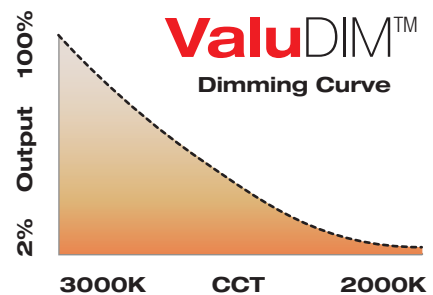

ValuDIM™

LF Illumination's new **ValuDIM™** warm dimming allows the features of warm dimming technology to be installed in fixtures and price points once thought impossible. The small footprint LED COB design uses many of our standard subassembly components and is compatible with virtually all standard dimming protocols currently available.

The LED itself maintains 95CRI typ (92CRI min) across the usable CCT range of 3000K to 2000K and dims down to around 2% visible light output. ValuDIM™ comes in three standard beam spread offerings of narrow, medium and wide.

5 YEAR WARRANTY
Limited