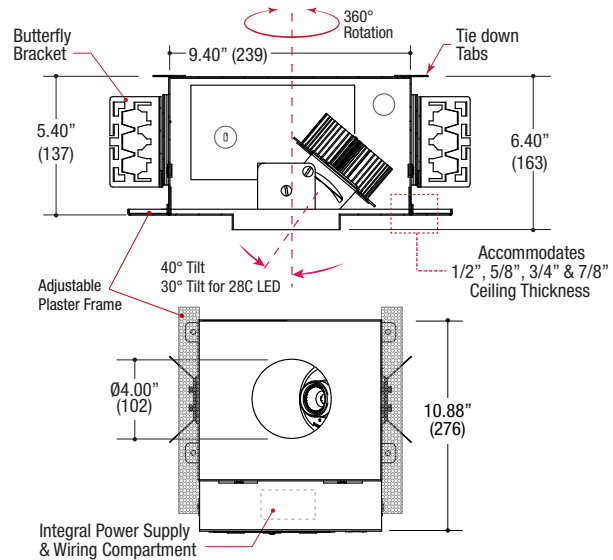

(HVR-1BA-T)
SMALL SIZED HOUSING
(AD) Adjustable Downlight
(FD) Fixed Downlight (Also available)

Specifications

ROUND TRIMMED HOUSING

- Housing of all steel construction
- Adjustable plaster frame
- Black powder coat finish
- **Ceiling Cut-out - Ø4.18"**

ELECTRICAL

- Field-replaceable integral LED driver
- Electrical wiring compartment integrated into housing construction
- Internal thermal protection
- Easy maintenance access through ceiling opening
- Rated for through-branch wiring
- Dimmable

MOUNTING

- Butterfly brackets for commercial installation in drywall, wood, stone, acoustic tile, or other ceiling types
- Perforated plate adjusts for 1/2", 5/8", 3/4" & 7/8" ceiling thickness
- Includes heavy-duty **L-Bars™** hanger bar system for residential installation

LABELS

- Suitable for damp location, except when ordered with shower trim - Suitable for wet location
- **Air-Tight / IC Optional**

5 YEAR WARRANTY
Limited

IC / Air-Tight

HOUSING ORDERING INFO

SERIES	LED MODULE WATTAGE AND INFORMATION	CRI / COLOR	BEAM	HOUSING TYPE	DRIVER	VOLTAGE	OPTIONS
HVR-1AA-T Mini Round Trimmed New Construction Housing	BRIDGELUX 11L 11W LED / 825lm nom. 16L 16W LED / 1100lm nom.	8027 80CRI / 2700K Bridgelux / CREE 8030 80CRI / 3000K Bridgelux / CREE 8035 80CRI / 3500K Bridgelux / CREE 8040 80CRI / 4000K Bridgelux / CREE 9027 90CRI / 2700K Bridgelux Only 9030 90CRI / 3000K Bridgelux Only	BRIDGELUX N Narrow 20° M Medium 28° AD Adjustable* (Use lay-in film for wide distributions)	FD Fixed AD Adjustable* * HVR-1BA-T Small housing only	D1 Phase Dimming (120V only) D2 0-10V Dimming (120-277V only) D3 Lutron Hi-lume™™ Forward Phase (120V only) D4 Lutron Hi-lume™™ EcoSystem™™ & 3 wire 1% (120-277V only) DE Lutron Hi-lume™™ EcoSystem™™ 1% with Soft-On, Fade-to-Black™™ 1% (120-277V only) * Not available in HVR-1AA-T mini housing	1 120V 2 277V U 120-277V*	IC Insulated Ceiling (Not Available in 28C) EM Remotely Mounted Emergency LED Inverter
	CREE 09C 09W LED / 900lm nom. 14C 14W LED / 1200lm nom. 20C 20W LED / 1600lm nom.* 28C 28W LED / 2200lm nom.* *HVR-1BA-T Small housing only	9727 97CRI / 2700K Bridgelux Only 9730 97CRI / 3000K Bridgelux Only 9527 95CRI / 2700K CREE Only 9530 95CRI / 3000K CREE Only 9535 95CRI / 3500K CREE Only 9540 95CRI / 4000K CREE Only					
HVR-1BA-T Small Round Trimmed New Construction Housing	ValuDIM™™ 15V 15W LED / 810lm nom. 3000-2000K Warm Dimming	9220 92CRI / 3000-2000K Warm Dimming ValuDIM Only	ValuDIM™™ N Narrow 17° M Medium 25° (Use lay-in film for wide distributions)				
Black finish is standard							

Example: **HVR-1BA-T-14C-8027-N-FD-D2-U-IC**