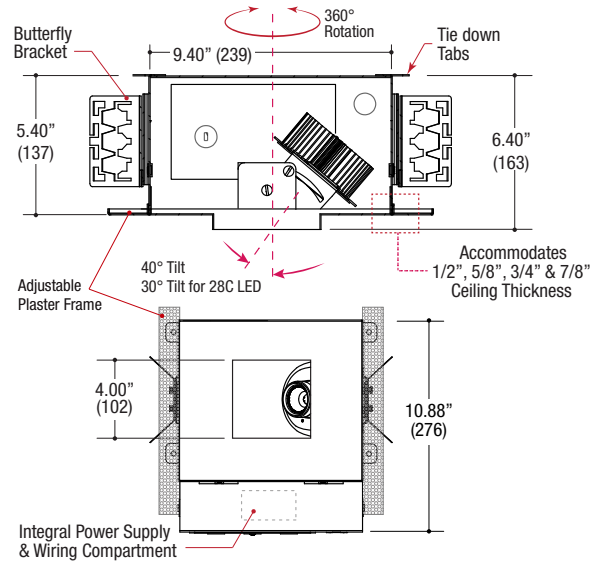

(HVS-1BA-T)
SMALL SIZED HOUSING
(AD) Adjustable Downlight
(FD) Fixed Downlight (Also available)

Specifications

SQUARE TRIMMED HOUSING

- Housing of all steel construction
- Adjustable plaster frame
- Black powder coat finish
- **Ceiling Cut-out - 4.25" x 4.25"**

ELECTRICAL

- Field-replaceable integral LED driver
- Electrical wiring compartment integrated into housing construction
- Internal thermal protection
- Easy maintenance access through ceiling opening
- Rated for through-branch wiring
- Dimmable

MOUNTING

- Butterfly brackets for commercial installation in drywall and other mud in ceiling types
- Perforated plate adjusts for 1/2", 5/8", 3/4" & 7/8" ceiling thickness
- Includes heavy-duty **L-Bars™** hanger bar system for residential installation

LABELS

- Suitable for damp location, except when ordered with shower trim - Suitable for wet location
- **Air-Tight / IC Optional**

HOUSING ORDERING INFO

SERIES	LED MODULE WATTAGE AND INFORMATION	CRI / COLOR	BEAM	HOUSING TYPE	DRIVER	VOLTAGE	OPTIONS	
HVS-1AA-T Mini Square Trimmed New Construction Housing	BRIDGELUX 11L 11W LED / 825lm nom. 16L 16W LED / 1100lm nom.	8027 80CRI / 2700K Bridgelux / CREE 8030 80CRI / 3000K Bridgelux / CREE 8035 80CRI / 3500K Bridgelux / CREE 8040 80CRI / 4000K Bridgelux / CREE 9027 90CRI / 2700K Bridgelux Only 9030 90CRI / 3000K Bridgelux Only 9727 97CRI / 2700K Bridgelux Only 9730 97CRI / 3000K Bridgelux Only	BRIDGELUX N Narrow 20° M Medium 28° W Wide 40° V Very Wide 74°	FD Fixed AD Adjustable*	D1 Phase Dimming (120V only) D2 0-10V Dimming (120-277V only) D3 Lutron Hi-lume™** Forward Phase (120V only) D4 Lutron Hi-lume™** EcoSystem™ & 3 wire 1% (120-277V only) DE Lutron Hi-lume™** EcoSystem™ 1% with Soft-On, Fade-to-Black™ 1% (120-277V only) * Not available in HVS-1AA-T mini housing	1 120V 2 277V U 120-277V*	IC Insulated Ceiling (Not Available in 28C) EM Remotely Mounted Emergency LED Inverter	
	HVS-1BA-T Small Square Trimmed New Construction Housing	CREE 09C 09W LED / 900lm nom. 14C 14W LED / 1200lm nom. 20C 20W LED / 1600lm nom.* 28C 28W LED / 2200lm nom.* *HVS-1BA-T Small housing only	9527 95CRI / 2700K CREE Only 9530 95CRI / 3000K CREE Only 9535 95CRI / 3500K CREE Only 9540 95CRI / 4000K CREE Only	CREE N Narrow 16° M Medium 28° W Wide 42° V Very Wide 73°	* HVS-1BA-T Small housing only			
Black finish is standard	ValuDIM™ 15V 15W LED / 810lm nom. 3000-2000K Warm Dimming	9220 92CRI / 3000-2000K Warm Dimming ValuDIM Only	ValuDIM™ N Narrow 17° M Medium 25° W Wide 38°					

Example: **HVS-1BA-T-14C-8027-N-FD-D2-U-IC**