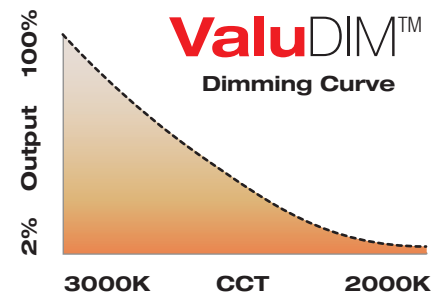

ValuDIM™

LF Illumination's new **ValuDIM™** warm dimming allows the features of warm dimming technology to be installed in fixtures and price points once thought impossible. The small footprint LED COB design uses many of our standard subassembly components and is compatible with virtually all standard dimming protocols currently available.

The LED itself maintains 95CRI typ (92CRI min) across the usable CCT range of 3000K to 2000K and dims down to around 2% visible light output. ValuDIM™ comes in three standard beam spread offerings of narrow, medium and wide.

**5 YEAR
WARRANTY**
Limited