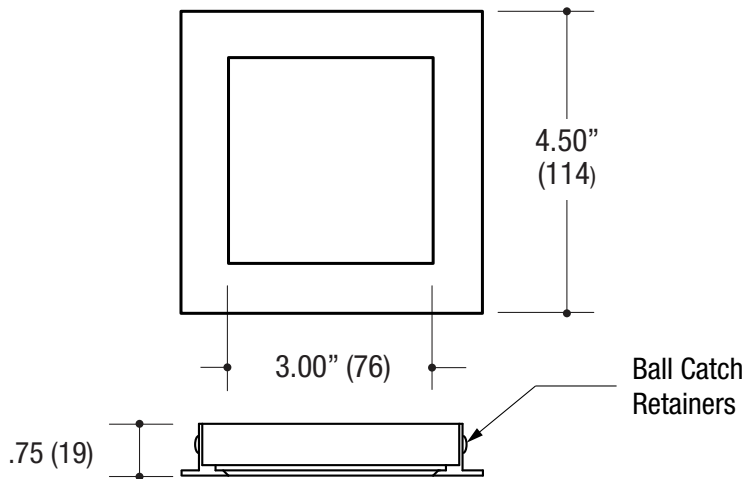

(Shown with lens)

Specifications

SQUARE FLAT TRIMMED ACCENT

- Fixed or adjustable light output application
- 4.50" square die-cast aluminum
- 3.00" square large aperture
- .75" face trim
- Ball catch retainer for easy trim insertion and removal
- Safety cable included
- Powder coat finish