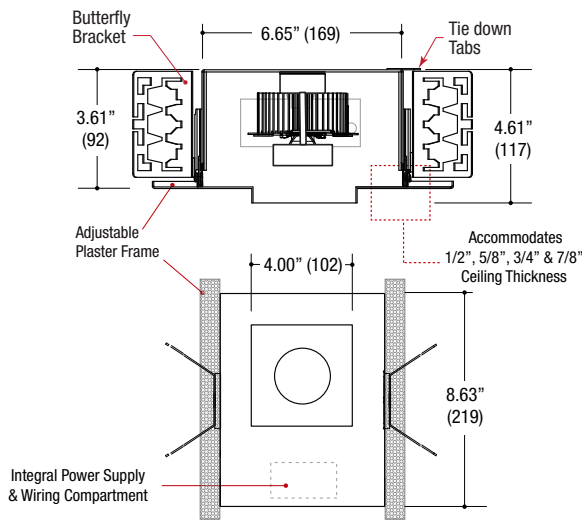

Measurements in ( ) are metric equivalents.

(HVS-1AA-T)
MINI SIZED HOUSING
(FD) Fixed Downlight Only