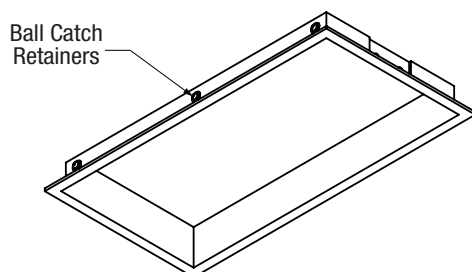

PROJECT	TYPE	CATALOG NUMBER
---------	------	----------------

Measurements in () are metric equivalents.

8704 **RECTANGULAR BEVELED TRIMMED ACCENT** - The VF150 Series is a family of products that meet and exceed the needs of today's lighting designers and specifiers that are seeking performance. Formed of die-cast aluminum.

ORDERING INFO

TRIM SERIES	TRIM FINISH	OPTIONS
8704 4.50" X 8.50" RECTANGULAR Large Aperture Die-Cast Beveled Accent Trimmed	MB Black MW White XX Custom	CL Clear lay-in lens DL Diffusion lay-in lens SHCL Shower rated Clear lay-in lens SHDL Shower rated Diffusion lay-in lens

Example: **8704-MW-CL**

Specifications

RECTANGULAR TRIMMED DOWNLIGHT

- Adjustable light output application
- 4.50" x 8.50" beveled die-cast aluminum Accent
- Large 3.00" x 7.00" rectangular aperture
- .25" face trim
- Accepts up to 2 or more optical accessories
- Ball catch retainer for easy trim insertion and removal with safety cable included
- Powder coat finish