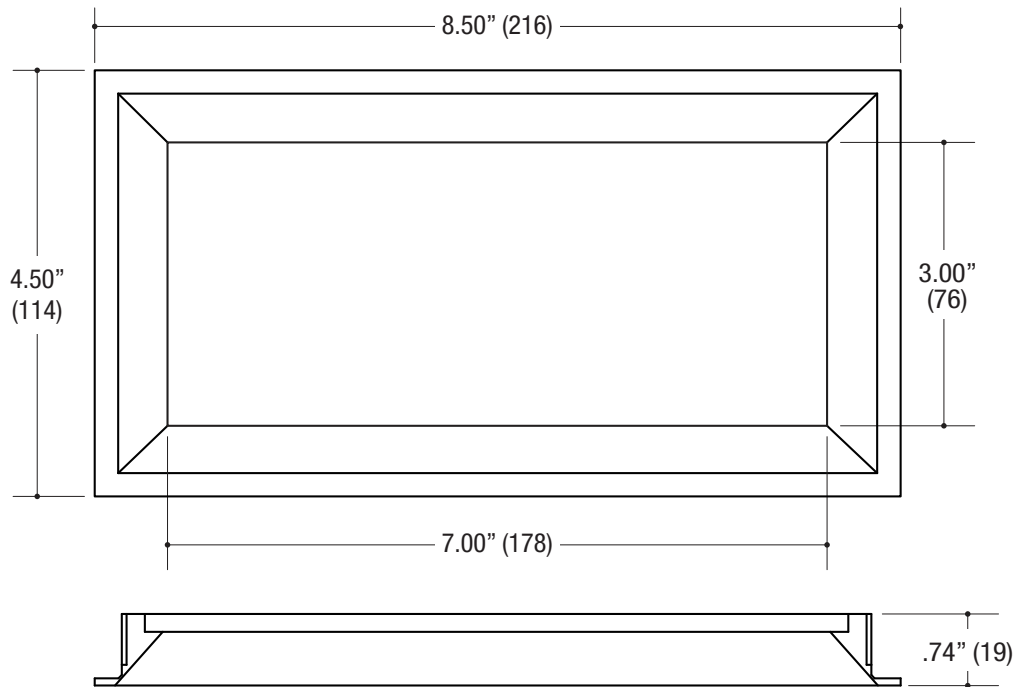

PROJECT	TYPE	CATALOG NUMBER
---------	------	----------------

Measurements in () are metric equivalents.

8704 **RECTANGULAR BEVELED TRIMMED ACCENT** - The VF150 Series is a family of products that meet and exceed the needs of today's lighting designers and specifiers that are seeking performance. Formed of die-cast aluminum.

ORDERING INFO

TRIM SERIES	TRIM FINISH	OPTIONS
8704 4.50" X 8.50" RECTANGULAR Large Aperture Die-Cast Beveled Accent Trimmed	MB Black MW White XX Custom	CL Clear lay-in lens DL Diffusion lay-in lens SHCL Shower rated Clear lay-in lens SHDL Shower rated Diffusion lay-in lens

Example: **8704-MW-CL**

Specifications

RECTANGULAR TRIMMED DOWNLIGHT

- Adjustable light output application
- 4.50" x 8.50" beveled die-cast aluminum Accent
- Large 3.00" x 7.00" rectangular aperture
- .25" face trim
- Accepts up to 2 or more optical accessories
- Ball catch retainer for easy trim insertion and removal with safety cable included
- Powder coat finish