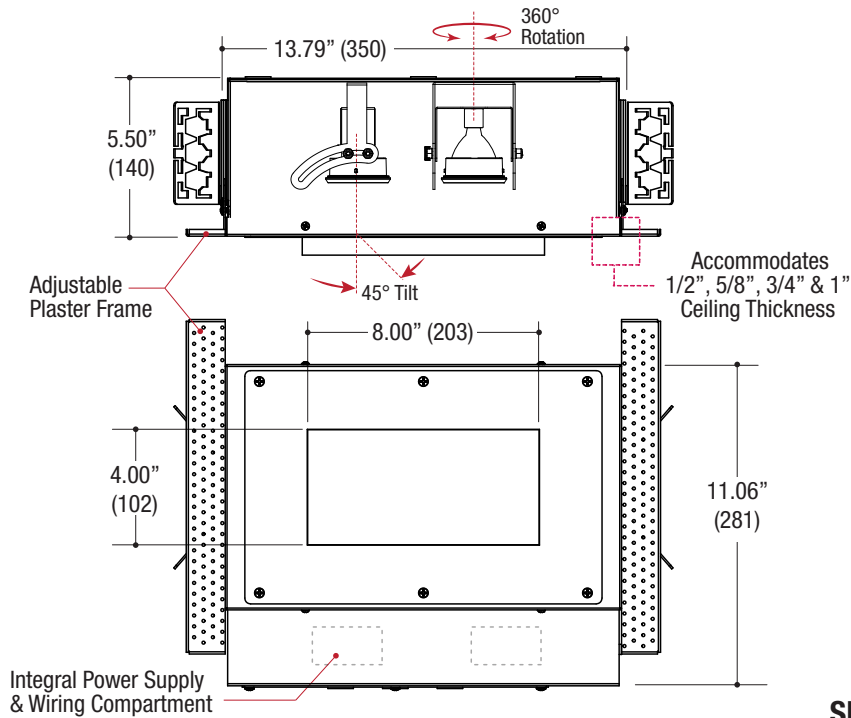

Example: **8704-MW-CL**

Specifications

RECTANGULAR TRIMMED DOWNLIGHT

- Adjustable light output application
- 4.50" x 8.50" beveled die-cast aluminum Accent
- Large 3.00" x 7.00" rectangular aperture
- .25" face trim
- Accepts up to 2 or more optical accessories
- Ball catch retainer for easy trim insertion and removal with safety cable included
- Powder coat finish

LAMP SOURCE *(lamp not included)*

- 12V MR16 20W max - Derate Labels Available
- CMHMR16 in 20W
- LED Retrofit 15W max - Works with SORAA®

Measurements in () are metric equivalents.

(HVS-2BA-T)
SMALL SIZED HOUSING
(AD) Adjustable Downlight
(FD) Fixed Downlight (Also available)

Specifications

RECTANGULAR TRIMMED HOUSING

- Housing of all steel construction
- Adjustable plaster frame
- Black powder coat finish
- **Ceiling Cut-out - 4.13" x 8.13"**

ELECTRICAL

- Field-replaceable integral LED driver
- Electrical wiring compartment integrated into housing construction
- Internal thermal protection
- Easy maintenance access through ceiling opening
- Rated for through-branch wiring
- Dimmable