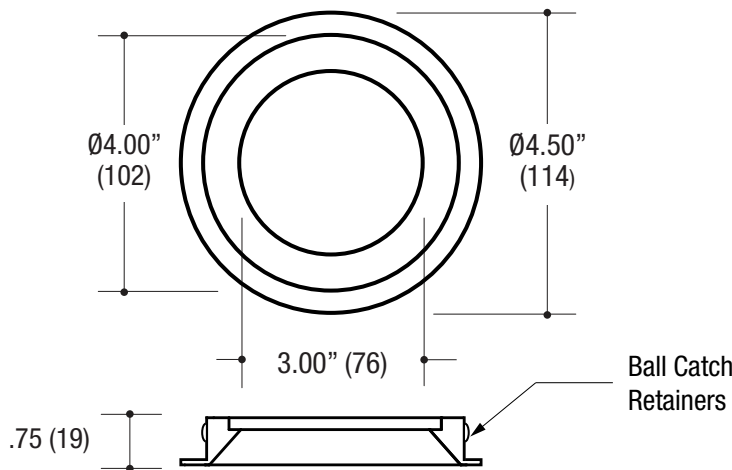

PROJECT	TYPE	CATALOG NUMBER
---------	------	----------------

Measurements in () are metric equivalents.

8701 **ROUND BEVELED TRIMMED ACCENT** - The VF150 Series is a large aperture, high efficiency family of products that meet and exceed the needs of today's lighting designers and specifiers that are seeking performance. Formed of die-cast aluminum.

(Shown with lens)

Specifications

ROUND BEVELED TRIMMED ACCENT

- Fixed or adjustable light output application
- 5.00" round die-cast aluminum
- 3.00" round large aperture
- .75" bevel regress
- .25" face trim
- Ball catch retainer for easy trim insertion and removal
- Safety cable included
- Powder coat finish