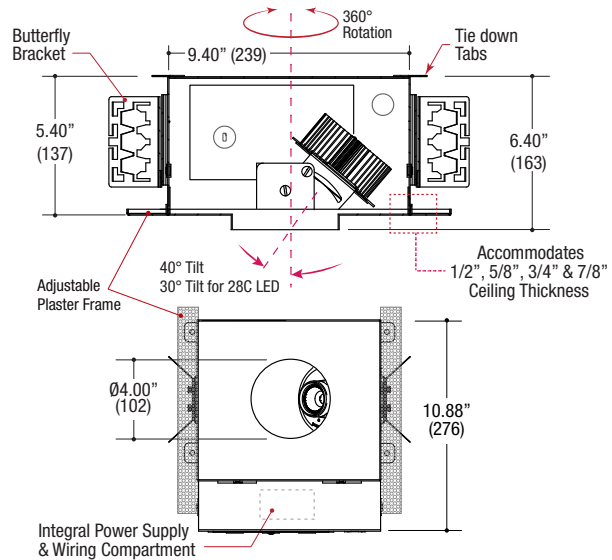

5 YEAR WARRANTY
Limited

Measurements in () are metric equivalents.

(HVR-1AA-T)
MINI SIZED HOUSING
(FD) Fixed Downlight Only

(HVR-1BA-T)
SMALL SIZED HOUSING
(AD) Adjustable Downlight
(FD) Fixed Downlight (Also available)