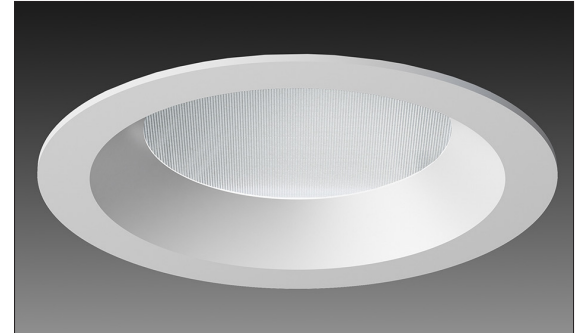

PROJECT	TYPE	CATALOG NUMBER
---------	------	----------------

Measurements in () are metric equivalents.

8701 **ROUND BEVELED TRIMMED ACCENT** - The VF150 Series is a large aperture, high efficiency family of products that meet and exceed the needs of today's lighting designers and specifiers that are seeking performance. Formed of die-cast aluminum.

(Shown with lens)

Specifications

ROUND BEVELED TRIMMED ACCENT

- Fixed or adjustable light output application
- 5.00" round die-cast aluminum
- 3.00" round large aperture
- .75" bevel regress
- .25" face trim
- Ball catch retainer for easy trim insertion and removal
- Safety cable included
- Powder coat finish

TRIM ORDERING INFO

TRIM SERIES	TRIM FINISH	LAY-IN LENS / FILM
8701	MW White MB Black XX Custom	CL Clear lay-in lens DF Diffused lay-in film DL Diffused lay-in lens SHCL Shower rated Clear lay-in lens SHDF Shower rated Diffused lay-in film SHDL Shower rated Diffused lay-in lens
5.00" Round Beveled Accent Die-Cast Aluminum Trimmed		

The LED itself maintains 95CRI typ (92CRI min) across the usable CCT range of 3000K to 2000K and dims down to around 2% visible light output. ValuDIM™ comes in three standard beam spread offerings of narrow, medium and wide.