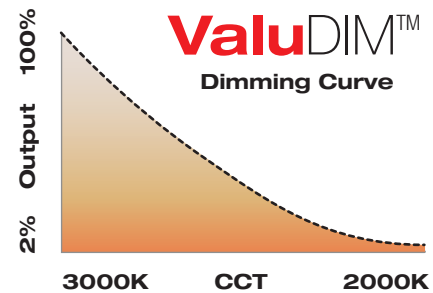

ValuDIM™

LF Illumination's new **ValuDIM™** warm dimming allows the features of warm dimming technology to be installed in fixtures and price points once thought impossible. The small footprint LED COB design uses many of our standard subassembly components and is compatible with virtually all standard dimming protocols currently available.

The LED itself maintains 95CRI typ (92CRI min) across the usable CCT range of 3000K to 2000K and dims down to around 2% visible light output. ValuDIM™ comes in three standard beam spread offerings of narrow, medium and wide.

5 YEAR WARRANTY
Limited