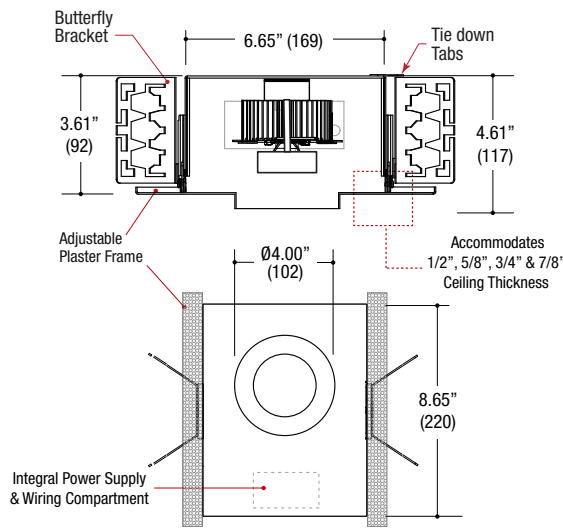

Measurements in ( ) are metric equivalents.

(HVR-1AA-T)
MINI SIZED HOUSING
(FD) Fixed Downlight Only