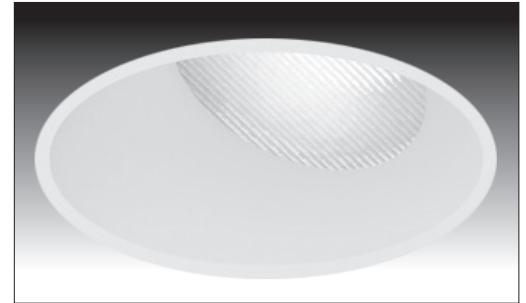

PROJECT	TYPE	CATALOG NUMBER
---------	------	----------------

Measurements in () are metric equivalents.

8631 **ROUND TRIMMED WALLWASH ACCENT** - The VF150 Series family of products that meet and exceed the needs of today's lighting designers and specifiers that are seeking performance. Formed of die-cast aluminum.

Specifications

ROUND TRIMMED WALLWASH ACCENT

- Adjustable light output application
- 4.50" round die-cast aluminum trim
- .25" face trim
- Linear spread lens
- 1.75" regress for greater cut-off
- Ball catch retainer for easy trim insertion and removal
- Safety cable included
- Powder coat finish

TRIM ORDERING INFO

TRIM SERIES	TRIM FINISH	OPTIONS
8631 4.50" Round Wallwash Accent Die-Cast Aluminum Trimmed	MW White MB Black XX Custom	SH Shower rated
8631		

Example: **8631-MW-SH**

ValuDIM™

LF Illumination's new **ValuDIM™** warm dimming allows the features of warm dimming technology to be installed in fixtures and price points once thought impossible. The small footprint LED COB design uses many of our standard subassembly components and is compatible with virtually all standard dimming protocols currently available.

(HVR-1BA-T)

SMALL SIZED HOUSING

(AD) Adjustable Downlight

Specifications

ROUND TRIMMED HOUSING

- Housing of all steel construction
- Adjustable plaster frame
- Black powder coat finish
- **Ceiling Cut-out - Ø4.18"**