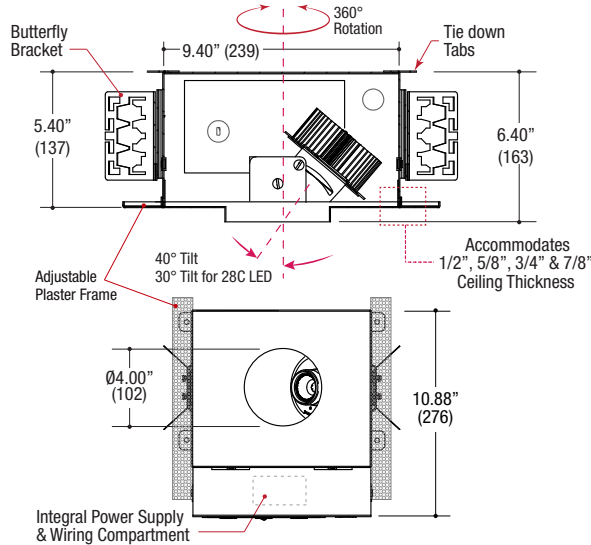

Measurements in ( ) are metric equivalents.

(HVR-1BA-T)

SMALL SIZED HOUSING

(AD) Adjustable Downlight

Specifications

ROUND TRIMMED HOUSING

- Housing of all steel construction
- Adjustable plaster frame
- Black powder coat finish
- **Ceiling Cut-out - Ø4.18"**

ELECTRICAL

- Field-replaceable integral LED driver
- Electrical wiring compartment integrated into housing construction
- Internal thermal protection
- Easy maintenance access through ceiling opening
- Rated for through-branch wiring
- Dimmable

MOUNTING

- Butterfly brackets for commercial installation in drywall, wood, stone, acoustic tile, or other ceiling types
- Perforated plate adjusts for 1/2", 5/8", 3/4" & 7/8" ceiling thickness
- Includes heavy-duty **L-Bars™** hanger bar system for residential installation

LABELS

- Suitable for damp location, except when ordered with shower trim - Suitable for wet location
- **Air-Tight / IC Optional**

HOUSING ORDERING INFO

5 YEAR WARRANTY
Limited

IC / Air-Tight

SERIES	LED MODULE WATTAGE AND INFORMATION	CRI / COLOR	BEAM	HOUSING TYPE	DRIVER	VOLTAGE	OPTIONS
HVR-1BA-T Small Round Trimmed New Construction Housing	BRIDGELUX 11L 11W LED / 825lm nom. 16L 16W LED / 1100lm nom.	8027 80CRI / 2700K Bridgelux / CREE	BRIDGELUX W Wide	AD Adjustable	D1 Phase Dimming (120V only) D2 0-10V Dimming (120-277V only) D3 Lutron Hi-lume™ Forward Phase (120V only) D4 Lutron Hi-lume™ EcoSystem™ & 3 wire 1% (120-277V only) DE Lutron Hi-lume™ EcoSystem™ 1% with Soft-On, Fade-to-Black™ 1% (120-277V only)	1 120V 2 277V U 120-277V*	IC Insulated Ceiling (Not Available in 28C) EM Remotely Mounted Emergency LED Inverter
		8030 80CRI / 3000K Bridgelux / CREE					
		8035 80CRI / 3500K Bridgelux / CREE					
		8040 80CRI / 4000K Bridgelux / CREE					
Black finish is standard	CREE 09C 09W LED / 900lm nom. 14C 14W LED / 1200lm nom. 20C 20W LED / 1600lm nom.* 28C 28W LED / 2200lm nom.* *HVR-1BA-T Small housing only	9027 90CRI / 2700K Bridgelux Only	CREE W Wide				
		9030 90CRI / 3000K Bridgelux Only					
		9030 90CRI / 3000K Bridgelux Only					
		9727 97CRI / 2700K Bridgelux Only					
		9730 97CRI / 3000K Bridgelux Only					
		9527 95CRI / 2700K CREE Only					
		9530 95CRI / 3000K CREE Only					
		9535 95CRI / 3500K CREE Only					
9540 95CRI / 4000K CREE Only							
HVR-1BA-T	ValuDIM™ 15V 15W LED / 810lm nom. 3000-2000K Warm Dimming	9220 92CRI / 3000-2000K Warm Dimming ValuDIM Only	ValuDIM™ W Wide				

Example: **HVR-1BA-T-14C-8027-W-AD-D2-U-IC**