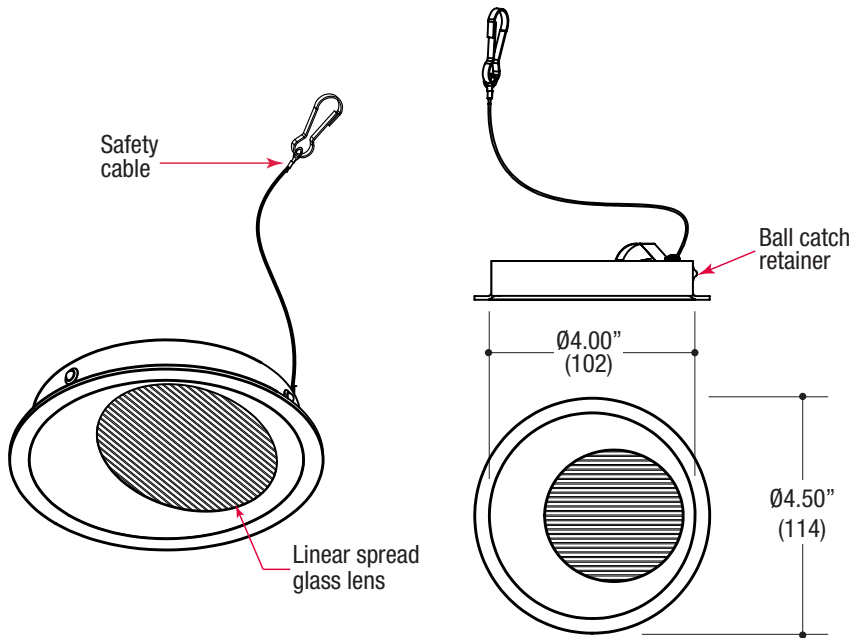

Specifications

ROUND TRIMMED WALLWASH ACCENT

- Adjustable light output application
- 4.50" round die-cast aluminum trim
- .25" face trim
- Linear spread lens
- 1.75" regress for greater cut-off
- Ball catch retainer for easy trim insertion and removal
- Safety cable included
- Powder coat finish