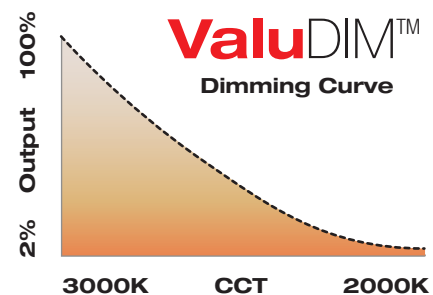

ValuDIM™

LF Illumination's new **ValuDIM™** warm dimming allows the features of warm dimming technology to be installed in fixtures and price points once thought impossible. The small footprint LED COB design uses many of our standard subassembly components and is compatible with virtually all standard dimming protocols currently available.

The LED itself maintains 95CRI typ (92CRI min) across the usable CCT range of 3000K to 2000K and dims down to around 2% visible light output.

5 YEAR WARRANTY
Limited