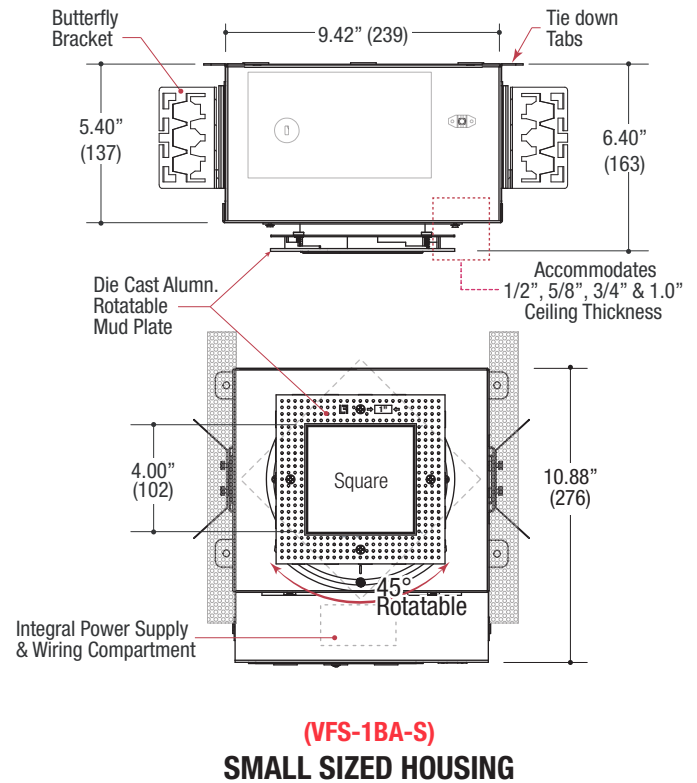

#### SQUARE WALLWASH

- Recessed fixed wallwash
- 4.00" square die-cast aluminum trim
- Linear spread lens
- 1.75" regress for greater cut-off
- Ball catch retainer for easy trim insertion and removal with safety cable included
- Powder coat finish

Ordering Example: **VFS-1BA-S-035MR16X-ET-1-IC**

Measurements in ( ) are metric equivalents.