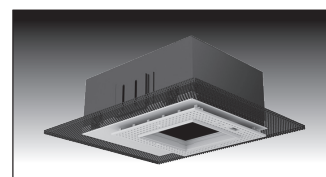

Adjustable Trimless Detail

(VFS-1AA-S)
MINI SIZED HOUSING