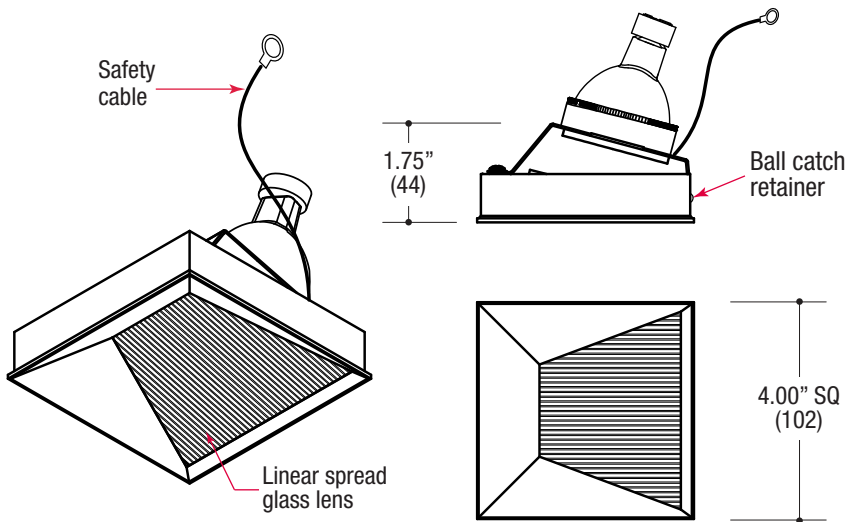

PROJECT	TYPE	CATALOG NUMBER

9432 SQUARE FIXED WALLWASH ACCENT - The VF100 Series of recessed downlight and housing configurations represent the pinnacle of innovation and design of small aperture products for the architectural industry. Available in an LED retrofit that works with SORAA®.

Measurements in ( ) are metric equivalents.

Specifications

SQUARE WALLWASH

- Recessed fixed wallwash
- 4.00" square die-cast aluminum trim
- Linear spread lens
- 1.75" regress for greater cut-off
- Ball catch retainer for easy trim insertion and removal with safety cable included
- Powder coat finish

TRIM ORDERING INFO

TRIM SERIES	TRIM FINISH
9432 4.00" SQUARE Fixed Wallwash Die-Cast Aluminum Trimless Insert Linear Spread Lens	MB Black MW White XX Custom

Example: **9432-WW-CL**

HOUSING ORDERING INFO

SERIES	WATTAGE / LAMP	POWER SUPPLY	VOLTAGE	OPTIONS	
VFS-1AA-S Mini Square Trimless New Construction Housing	020MR16X MR16 20W 037MR16X MR16 37W 050MR16X MR16 50W	ET Electronic Transformer MT Magnetic Transformer TT Q-Tran Toroidal Transformer*	1 120V 2 277V	IC Insulated Ceiling* * MR16 only - 20W max VFS-1AA-S mini housing - 37W max VFS-1BA-S small housing	
	015MR16X MR16 15W LED Retrofit	* 20W max. VFS-1AA-T mini housing			
VFS-1BA-S Small Square Trimless New Construction Housing Black finish is standard	020CM16X 20W CMHMR16* 039CM16X 39W CMHMR16*	EB Electronic Metal Halide Ballast*			
	* Not available in VFS-1AA-S mini housing	* Not available in VFS-1AA-S mini housing			

Ordering Example: **VFS-1BA-S-035MR16X-ET-1-IC**