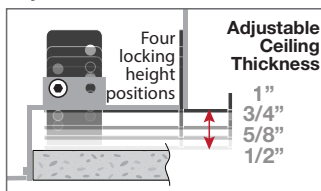

Adjustable Trimless Detail

(VFS-1AA-S)
MINI SIZED HOUSING