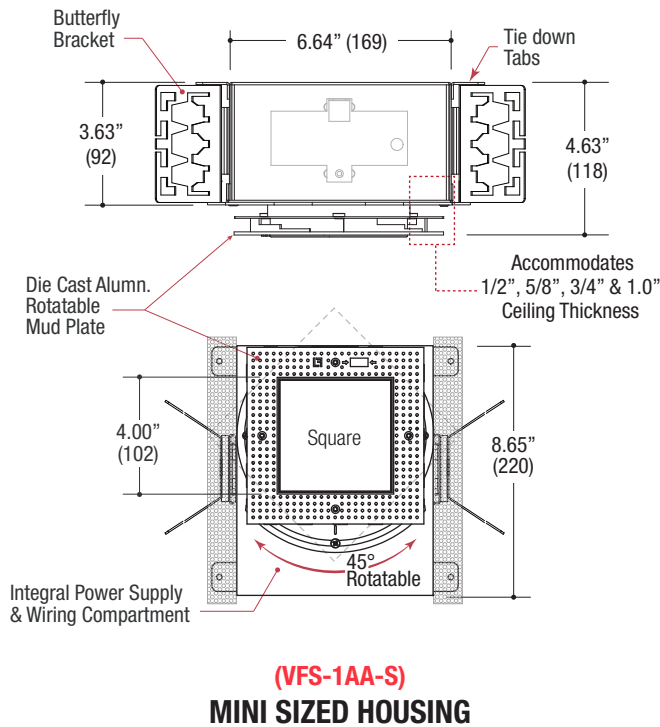

#### SQUARE WALLWASH

- Recessed fixed wallwash
- 4.00" square die-cast aluminum trim
- Linear spread lens
- 1.75" regress for greater cut-off
- Ball catch retainer for easy trim insertion and removal with safety cable included
- Powder coat finish

Ordering Example: **VFS-1BA-S-035MR16X-ET-1-IC**

Measurements in ( ) are metric equivalents.