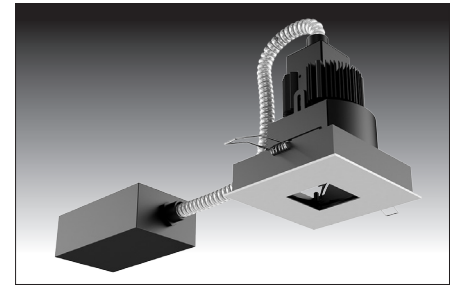

Measurements in ( ) are metric equivalents.