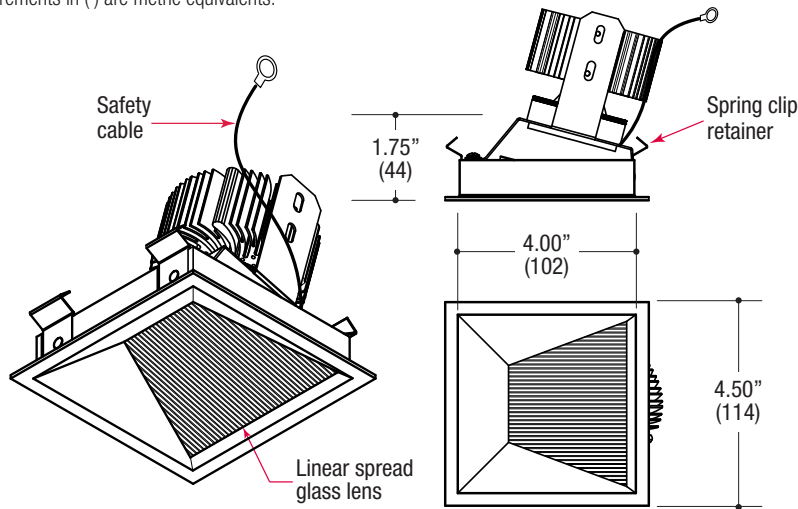

PROJECT	TYPE	CATALOG NUMBER

8432 SQUARE FIXED WALLWASH ACCENT - The VF100 Series of recessed downlight and housing configurations represent the pinnacle of innovation and design of small aperture products for the architectural industry. These fixtures meet and exceed the needs of today's lighting designers and specifiers for small recessed fixtures that perform.

Measurements in ( ) are metric equivalents.

Specifications

SQUARE WALLWASH

- Recessed fixed wallwash
- 4.50" square die-cast aluminum trim
- .25" face trim
- Linear spread lens
- 1.75" regress for greater cut-off
- Ball catch retainer for easy trim insertion and removal with safety cable included
- Powder coat finish

TRIM ORDERING INFO

TRIM SERIES	LED MODULE INFORMATION	CRI / COLOR	BEAM	TRIM FINISH	OPTIONS
8432 New Construction Housing	BRIDGELUX 11L 11W LED / 825lm nom. 16L 16W LED / 1100lm nom.	8027 80CRI / 2700K Bridgelux / CREE 8030 80CRI / 3000K Bridgelux / CREE 8035 80CRI / 3500K Bridgelux / CREE 8040 80CRI / 4000K Bridgelux / CREE 9027 90CRI / 2700K Bridgelux Only 9030 90CRI / 3000K Bridgelux Only 9727 97CRI / 2700K Bridgelux Only	BRIDGELUX W Wide	MB Black MW White XX Custom	SH Shower rated
8432RM Remodel Housing		9730 97CRI / 3000K Bridgelux Only 9527 95CRI / 2700K CREE Only 9530 95CRI / 3000K CREE Only 9535 95CRI / 3500K CREE Only 9540 95CRI / 4000K CREE Only	CREE W Wide		
4.50" SQUARE Fixed Wallwash Die-Cast Aluminum Linear Spread Lens	CREE 09C 09W LED / 900lm nom. 14C 14W LED / 1200lm nom. 20C 20W LED / 1600lm nom.	9220 92CRI / 3000-2000K Warm Dimming ValuDIM Only	ValuDIM™ W Wide		
	ValuDIM™ 15V 15W LED / 810lm nom. 3000-2000K Warm Dimming				

Example: **8432-14C-8030-N-MB-SH**

ValuDIM™

LF Illumination's new **ValuDIM™** warm dimming allows the features of warm dimming technology to be installed in fixtures and price points once thought impossible. The small footprint LED COB design uses many of our standard subassembly components and is compatible with virtually all standard dimming protocols currently available.

The LED itself maintains 95CRI typ (92CRI min) across the usable CCT range of 3000K to 2000K and dims down to around 2% visible light output.

5 YEAR WARRANTY
Limited