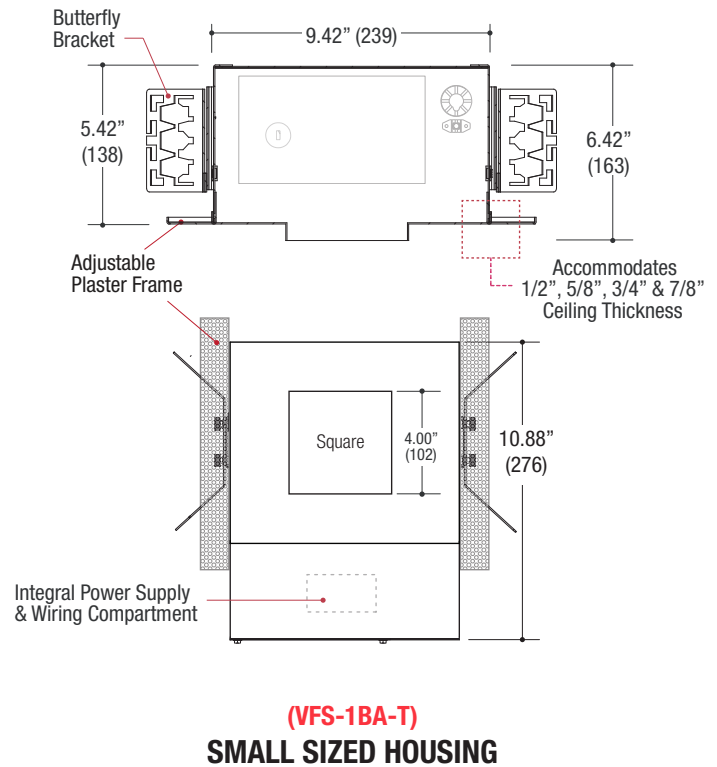

Measurements in ( ) are metric equivalents.

Specifications

SQUARE TRIMMED HOUSING

- Housing of all steel construction
- Adjustable plaster frame
- Black powder coat finish
- **Ceiling Cut-out - 4.25" X 4.25"**

ELECTRICAL

- Field-replaceable integral LED driver
- Electrical wiring compartment integrated into housing construction
- Internal thermal protection
- Easy maintenance access through ceiling opening
- Rated for through-branch wiring
- Optional dimming

MOUNTING

- Butterfly brackets for commercial installation in drywall, wood, stone, acoustic tile, or other ceiling types
- Perforated plate adjusts for 1/2", 5/8", 3/4" & 7/8" ceiling thickness
- Includes heavy-duty **L-Bars™** hanger bar system for residential installation

LABELS

- Suitable for damp location, except when ordered with shower trim - Suitable for wet location
- **Air-Tight / IC Optional**

5 YEAR WARRANTY
Limited

IC / Air-Tight

HOUSING ORDERING INFO

SERIES	BRIDGELUX	CREE	ValuDIM™	DRIVER	VOLTAGE	OPTIONS
VFS-1AA-T Mini Square Trimmed New Construction Housing	11L 11W LED	09C 09W LED	15V 15W LED	D1 Phase Dimming (120V only) D2 0-10V Dimming (120-277V only) D3 Lutron Hi-lume™* Forward Phase 2 wire 1% (120V only) D4 Lutron Hi-lume™* EcoSystem™ & 3 wire (1%) (120-277V only) DE Lutron Hi-lume™ EcoSystem™* 1% w/Soft-On, Fade-to-Black™ (120-277V only)	1 120V U 120-277V	IC Insulated Ceiling EM Remotely Mounted Emergency LED Inverter
	16L 16W LED	14C 14W LED 20C 20W LED				
VFS-1BA-T Small Square Trimmed New Construction Housing						
Black finish is standard						
	or		or			

Ordering Example: **VFS-1BA-T-14C-D1-1-IC**