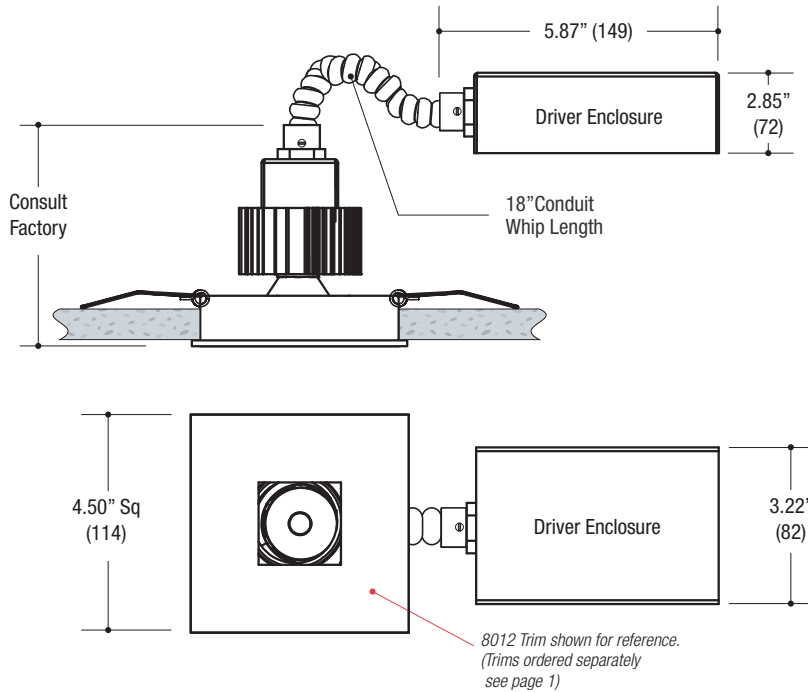

Measurements in ( ) are metric equivalents.