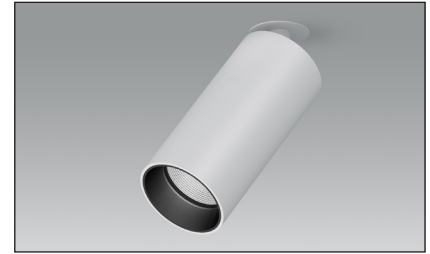

LED

INTEGRAL DRIVER

SMALL

PROJECT	TYPE	CATALOG NUMBER
---------	------	----------------

Measurements in () are metric equivalents.

Specifications

MONOPOINT

- 2.76" diameter cylinder shape
- 0° - 90° vertical tilting / 360° horizontal rotation
- Constant friction
- Die cast aluminum housing
- LED optical grade reflector
- Powder coat finish

LED SOURCE

- CREE 13W / 1152lm, (@ 80CRI / 3000K)
- ValuDIM™ Warm dimming
- Field replaceable optics available
- Will accept 1 additional media accessory

ELECTRICAL

- Fully integral LED driver
- Phase dimmable power supply

MOUNTING

- Trimless "Minipoint" mounting for new construction recessed J-box
- "Minipoint" mounting for new construction recessed J-box
- Standard monopoint canopy for surface or recessed J-box

LABELS

- Suitable for damp location

ValuDIM™

5 YEAR WARRANTY

Limited

ORDERING INFO

SERIES	MOUNTING	WATTAGE	CRI / COLOR	BEAM	POWER SUPPLY	VOLTAGE	FINISH
TRA19B JULIE Monopoint Die-Cast Aluminum Adjustable Aim	S Trimless Minipoint	13C 13W LED 1152lm delivered	8027 80CRI / 2700K 8030 80CRI / 3000K 8035 80CRI / 3500K 8040 80CRI / 4000K	N Narrow 12° M Medium 25° W Wide 34° V Very Wide 55°	D1 Phase Dimming	1 120V	BB All Black WB White with Black Bezel WW All White SB Silver with Black Bezel Consult factory for custom colors
	R Recessed Minipoint	Delivered @ 80CRI / 3000K Narrow Beam	9227 92CRI / 2700K 9230 92CRI / 3000K 9235 92CRI / 3500K 9240 92CRI / 4000K				
	M Standard Monopoint	ValuDIM™ 15V 15W LED / 710lm delivered Delivered @ 92CRI / 3000K Narrow Beam	9220 92CRI / 3000-2000K Warm Dimming (ValuDIM Only)				