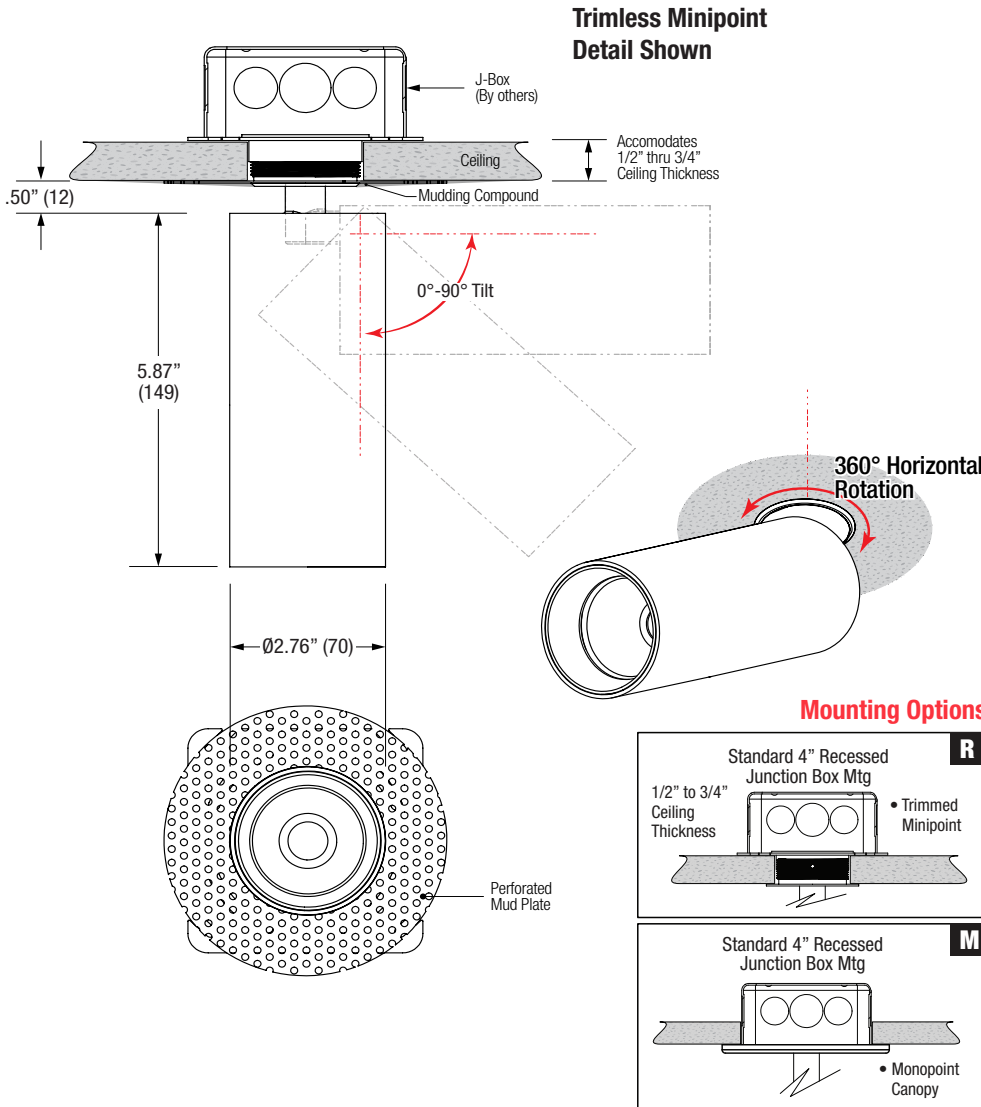

LED

INTEGRAL DRIVER

SMALL

PROJECT	TYPE	CATALOG NUMBER
---------	------	----------------

Measurements in () are metric equivalents.

Specifications

MONOPOINT

- 2.76" diameter cylinder shape
- 0° - 90° vertical tilting / 360° horizontal rotation
- Constant friction
- Die cast aluminum housing
- LED optical grade reflector
- Powder coat finish

MOUNTING

- Trimless "Minipoint" mounting for new construction recessed J-box
- "Minipoint" mounting for new construction recessed J-box
- Standard monopoint canopy for surface or recessed J-box

LABELS

- Suitable for damp location

ValuDIM™

5 YEAR WARRANTY

Limited

ORDERING INFO

SERIES	MOUNTING	WATTAGE	CRI / COLOR	BEAM	POWER SUPPLY	VOLTAGE	FINISH
TRA19B JULIE Monopoint Die-Cast Aluminum Adjustable Aim	S Trimless Minipoint	13C 13W LED 1152lm delivered	8027 80CRI / 2700K 8030 80CRI / 3000K 8035 80CRI / 3500K 8040 80CRI / 4000K	N Narrow 12° M Medium 25° W Wide 34° V Very Wide 55°	D1 Phase Dimming	1 120V	BB All Black WB White with Black Bezel WW All White SB Silver with Black Bezel Consult factory for custom colors
	R Recessed Minipoint	Delivered @ 80CRI / 3000K Narrow Beam	9227 92CRI / 2700K 9230 92CRI / 3000K 9235 92CRI / 3500K 9240 92CRI / 4000K				
	M Standard Monopoint	ValuDIM™ 15V 15W LED / 710lm delivered Delivered @ 92CRI / 3000K Narrow Beam	9220 92CRI / 3000-2000K Warm Dimming (ValuDIM Only)				

Ordering Example: **TRA19B-M-13C-8030-M-D1-1-WW**

OPTICAL ACCESSORY	DESCRIPTION	LIGHT SOURCE
		SMALL
		• 60mm LED
	Hex Cell Louver	OPT-TRA19B-HXL Ø2.36" (60mm) nom.
	Diffusion Lens	OPT-TRA19B-P-DFL Ø2.36" (60mm) nom.
	Linear Spread Lens	OPT-TRA19B-P-LSL Ø2.36" (60mm) nom.
	Prismatic Spread Lens	OPT-TRA19B-P-PSL Ø2.36" (60mm) nom.