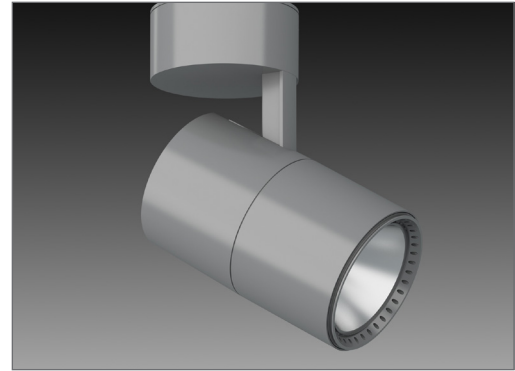

| | | |
|---------|------|----------------|
| PROJECT | TYPE | CATALOG NUMBER |
|---------|------|----------------|

Measurements in () are metric equivalents.

CYLINDRICAL SPOTLIGHT

- 3.94" diameter simple cylinder shaped
- 0° - 85° vertical tilting / 350° horizontal rotation
- Die cast aluminum head & power supply housing
- LED optical grade metalized polycarbonate reflector
- Easy LED & reflector access via removable front ring with twist-lock action fitting
- Powder coat finish

LED SOURCE

- Field replaceable LED
- 14W / 1250lm, 80CRI / 3000K
- 21W / 2000lm, 80CRI / 3000K
- Accepts up to 2 optical accessories
- 3 Step MacAdams (3 SDMC)

ELECTRICAL

- Integral LED driver
- Dimmable power supply available

MOUNTING

- J-box Canopy with Stem

LABELS

- Suitable for damp location

3 STEP
MacAdams

5 YEAR
WARRANTY
Limited

ORDERING INFO

| SERIES | WATTAGE | CRI / COLOR | BEAM | POWER SUPPLY | FINISH |
|---|--------------------------------------|---------------------------|---|--|--|
| 3921-B TERRA SMALL Die-Cast Aluminum Housing Adjustable Aim | 14L 14W LED 1250lm nom. | 8027 80CRI / 2700K | N Narrow 15° M Medium 24° W Wide 40° | DMU Dimming Multiple Forward/Reverse Phase (@ 120V only) 0-10V Wires Present (@ 120-277V) | BB Black WW White SS Silver |
| | | 8030 80CRI / 3000K | | | |
| | 21L 21W LED 2000lm nom. | 8035 80CRI / 3500K | | | |
| | | 8040 80CRI / 4000K | | | |
| | | 9027 90CRI / 2700K | | | |
| | | 9030 90CRI / 3000K | | | |
| | | 9035 90CRI / 3500K | | | |
| | | 9040 90CRI / 4000K | | | |
| | | 9727 97CRI / 2700K | | | |
| | | 9730 97CRI / 3000K | | | |