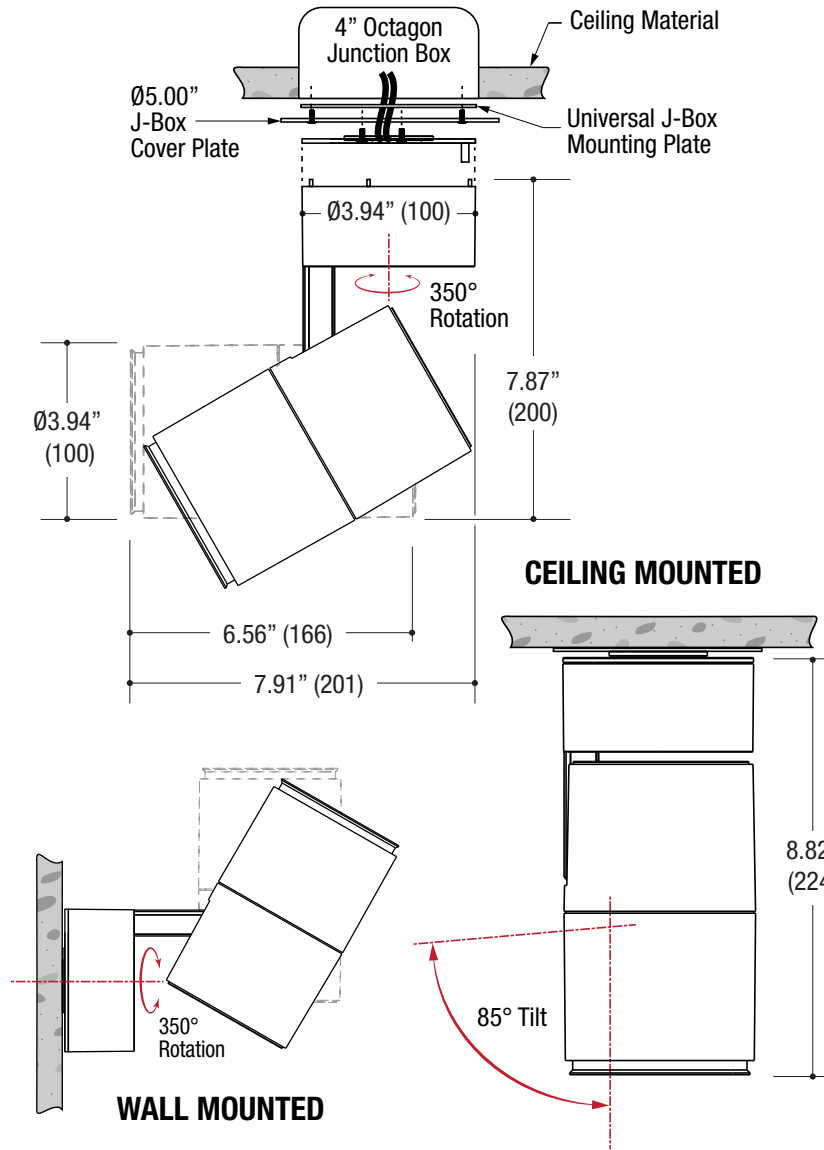

| | | |
|---------|------|----------------|
| PROJECT | TYPE | CATALOG NUMBER |
|---------|------|----------------|

Measurements in () are metric equivalents.

CYLINDRICAL SPOTLIGHT

- 3.94" diameter simple cylinder shaped
- 0° - 85° vertical tilting / 350° horizontal rotation
- Die cast aluminum head & power supply housing
- LED optical grade metalized polycarbonate reflector
- Easy LED & reflector access via removable front ring with twist-lock action fitting
- Powder coat finish

LED SOURCE

- Field replaceable LED
- 14W / 1250lm, 80CRI / 3000K
- 21W / 2000lm, 80CRI / 3000K
- Accepts up to 2 optical accessories
- 3 Step MacAdams (3 SDMC)

ELECTRICAL

- Integral LED driver
- Dimmable power supply available

MOUNTING

- J-box Canopy with Stem

LABELS

- Suitable for damp location

3 STEP
MacAdams

5 YEAR
WARRANTY
Limited

ORDERING INFO

| SERIES | WATTAGE | CRI / COLOR | BEAM | POWER SUPPLY | FINISH |
|---|--------------------------------------|---------------------------|---|--|--|
| 3921-B TERRA SMALL Die-Cast Aluminum Housing Adjustable Aim | 14L 14W LED 1250lm nom. | 8027 80CRI / 2700K | N Narrow 15° M Medium 24° W Wide 40° | DMU Dimming Multiple Forward/Reverse Phase (@ 120V only) 0-10V Wires Present (@ 120-277V) | BB Black WW White SS Silver |
| | | 8030 80CRI / 3000K | | | |
| | 21L 21W LED 2000lm nom. | 8035 80CRI / 3500K | | | |
| | | 8040 80CRI / 4000K | | | |
| | | 9027 90CRI / 2700K | | | |
| | | 9030 90CRI / 3000K | | | |
| | | 9035 90CRI / 3500K | | | |
| | | 9040 90CRI / 4000K | | | |
| | | 9727 97CRI / 2700K | | | |
| | | 9730 97CRI / 3000K | | | |