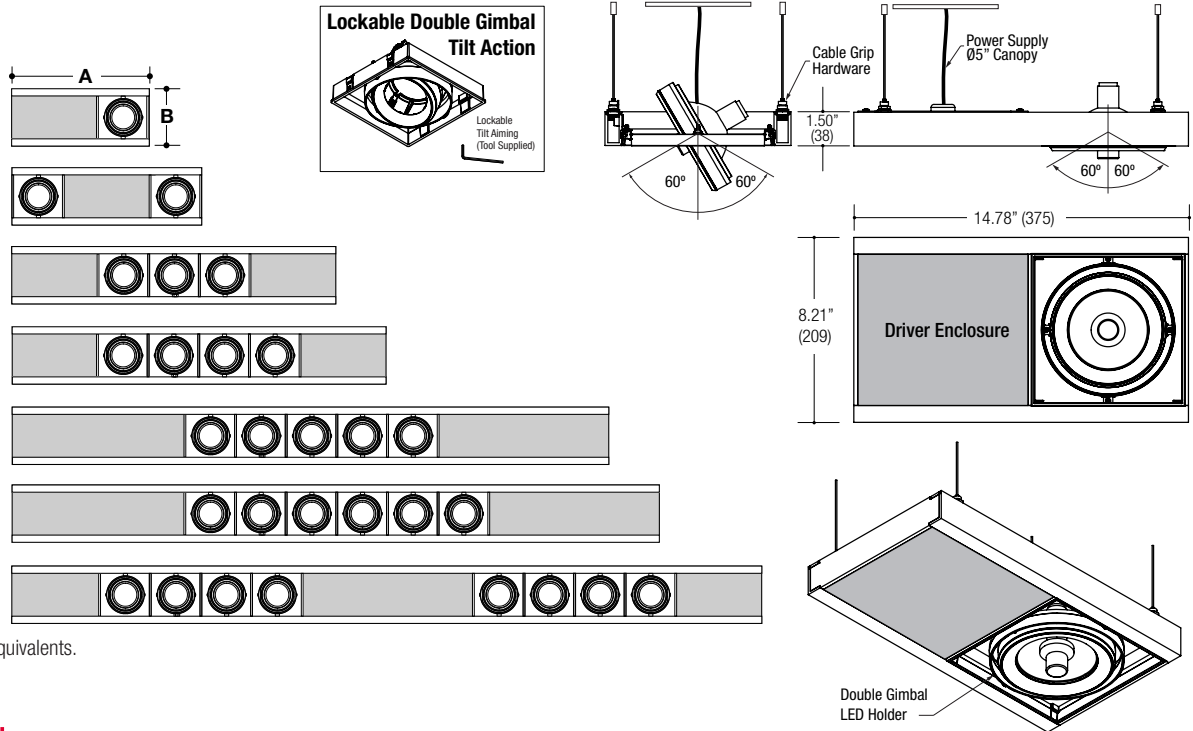

PROJECT	TYPE	CATALOG NUMBER
---------	------	----------------

CONFIG	A	B
11	14.78" (375)	8.21" (209)
12	21.68" (551)	8.21" (209)
13	36.27" (921)	8.21" (209)
14	43.17" (1097)	8.21" (209)
15	65.07" (1653)	8.21" (209)
16	71.98" (1828)	8.21" (209)
18	98.97" (2184)	8.21" (209)

Measurements in () are metric equivalents.

Specifications

CONSTRUCTION

- Horizontal surface-mount suspended ceiling fixture
- All aluminum construction with powder coat finish
- 1.50" x .75" extruded frame
- .188" thick aluminum cross blades
- Perforated power supply enclosure for cooler operating temperature
- Frame mounted double gimbal lamp source
- Lockable 60° x 60° tilt aiming
- Powder coat finish

LAMPS (not included)

- 12V AR111 Halogen 100W max - Derate Labels Available
- Accepts up to 2 or more optical accessories

ELECTRICAL

- Integral electronic transformer
- Electrical wiring compartment integrated into housing construction
- Thermal protection
- Easy maintenance access
- Dimmable