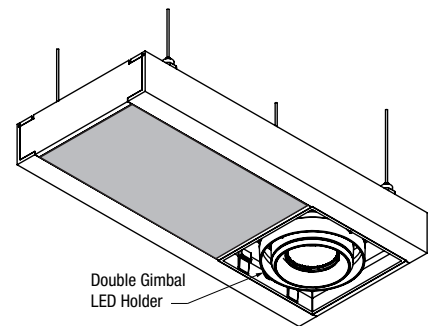

PROJECT	TYPE	CATALOG NUMBER
---------	------	----------------

CONFIG	A	B
11	12.01" (305)	5.46" (139)
12	16.15" (410)	5.46" (139)
13	27.97" (8710)	5.46" (139)
14	32.11" (816)	5.46" (139)
15	51.42" (1302)	5.46" (139)
16	55.38" (1407)	5.46" (139)
18	63.84" (1622)	5.46" (139)

#### CONSTRUCTION

- Horizontal surface-mount suspended ceiling fixture
- All aluminum construction with powder coat finish
- 1.50" x .75" extruded frame
- .188" thick aluminum cross blades
- Perforated driver enclosure for cooler operating temperature
- Frame mounted double gimbal LED source
- Lockable 25° x 25° tilt aiming
- Powder coat finish