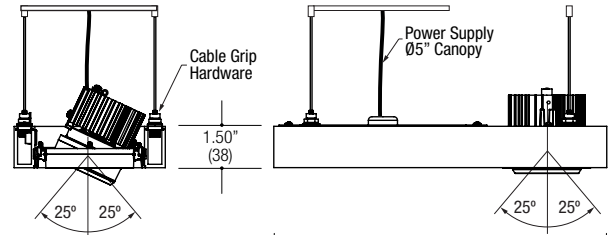

PROJECT	TYPE	CATALOG NUMBER
---------	------	----------------

CONFIG	A	B
11	12.01" (305)	5.46" (139)
12	16.15" (410)	5.46" (139)
13	27.97" (8710)	5.46" (139)
14	32.11" (816)	5.46" (139)
15	51.42" (1302)	5.46" (139)
16	55.38" (1407)	5.46" (139)
18	63.84" (1622)	5.46" (139)

#### CONSTRUCTION

- Horizontal surface-mount suspended ceiling fixture
- All aluminum construction with powder coat finish
- 1.50" x .75" extruded frame
- .188" thick aluminum cross blades
- Perforated driver enclosure for cooler operating temperature
- Frame mounted double gimbal LED source
- Lockable 25° x 25° tilt aiming
- Powder coat finish