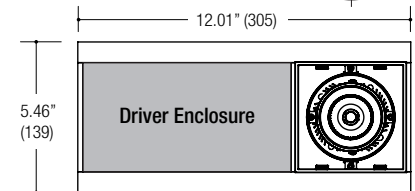

PROJECT	TYPE	CATALOG NUMBER
---------	------	----------------

CONFIG	A	B
11	12.01" (305)	5.46" (139)
12	16.15" (410)	5.46" (139)
13	27.97" (8710)	5.46" (139)
14	32.11" (816)	5.46" (139)
15	51.42" (1302)	5.46" (139)
16	55.38" (1407)	5.46" (139)
18	63.84" (1622)	5.46" (139)

Measurements in ( ) are metric equivalents.

#### CONSTRUCTION

- Horizontal surface-mount suspended ceiling fixture
- All aluminum construction with powder coat finish
- 1.50" x .75" extruded frame
- .188" thick aluminum cross blades
- Perforated driver enclosure for cooler operating temperature
- Frame mounted double gimbal LED source
- Lockable 25° x 25° tilt aiming
- Powder coat finish