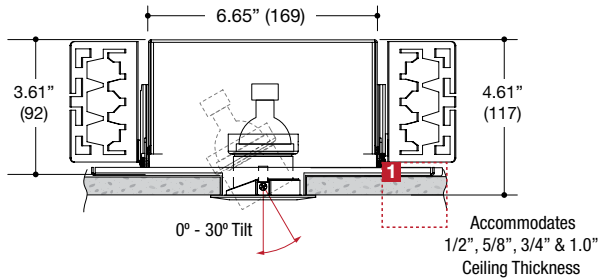

PROJECT	TYPE	CATALOG NUMBER
---------	------	----------------

ROUND ADJUSTABLE DOWNLIGHT

- 3.15" recessed adjustable downlight
- Die-cast aluminum trim
- 0°-30° tilt aiming
- Flat black inner shield for reduced glare
- Powder coat finish

HOUSING

- All steel construction with powder coat finish
- Air-Tight rated
- **Ceiling Cut-Out - Ø3.00"**

LAMPS (not included)

- 12V MR16 50W max - Derate Labels Available
- LED Retrofit 15W max - Works with SORAA®
- Accepts up to 2 or more optical accessories dependent on lamp