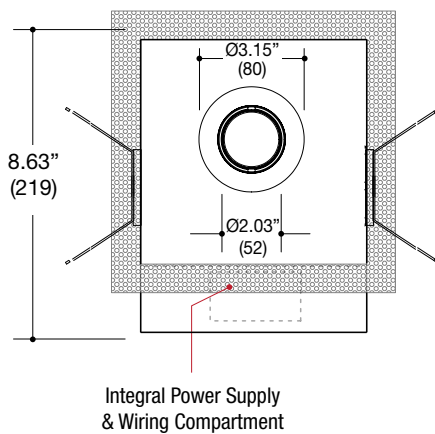

PROJECT	TYPE	CATALOG NUMBER
---------	------	----------------

ROUND ADJUSTABLE DOWNLIGHT

- 3.15" recessed adjustable downlight
- Die-cast aluminum trim
- 0°-30° tilt aiming
- Flat black inner shield for reduced glare
- Powder coat finish

HOUSING

- All steel construction with powder coat finish
- Air-Tight rated
- **Ceiling Cut-Out - Ø3.00"**

LAMPS (not included)

- 12V MR16 50W max - Derate Labels Available
- LED Retrofit 15W max - Works with SORAA®
- Accepts up to 2 or more optical accessories dependent on lamp