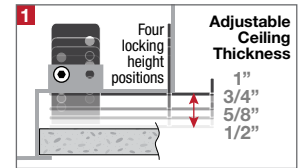

PROJECT	TYPE	CATALOG NUMBER
---------	------	----------------

ROUND ADJUSTABLE DOWNLIGHT

- 3.15" recessed adjustable downlight
- Die-cast aluminum trim
- 0°-30° tilt aiming
- Flat black inner shield for reduced glare
- Powder coat finish

HOUSING

- All steel construction with powder coat finish
- Air-Tight rated
- **Ceiling Cut-Out - Ø3.00"**

LAMPS (not included)

- 12V MR16 50W max - Derate Labels Available
- LED Retrofit 15W max - Works with SORAA®
- Accepts up to 2 or more optical accessories dependent on lamp