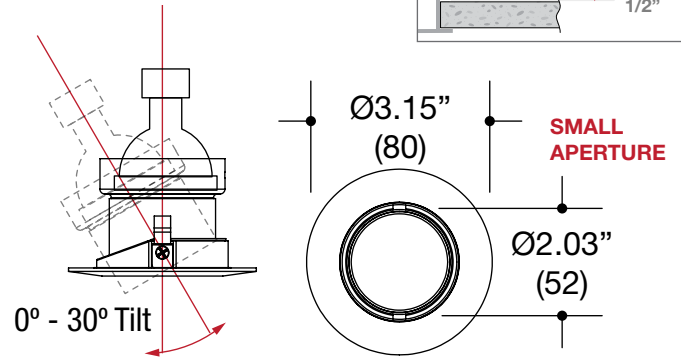

PROJECT	TYPE	CATALOG NUMBER
---------	------	----------------

ROUND ADJUSTABLE DOWNLIGHT

- 3.15" recessed adjustable downlight
- Die-cast aluminum trim
- 0°-30° tilt aiming
- Flat black inner shield for reduced glare
- Powder coat finish

HOUSING

- All steel construction with powder coat finish
- Air-Tight rated
- **Ceiling Cut-Out - Ø3.00"**

LAMPS (not included)

- 12V MR16 50W max - Derate Labels Available
- LED Retrofit 15W max - Works with SORAA®
- Accepts up to 2 or more optical accessories dependent on lamp