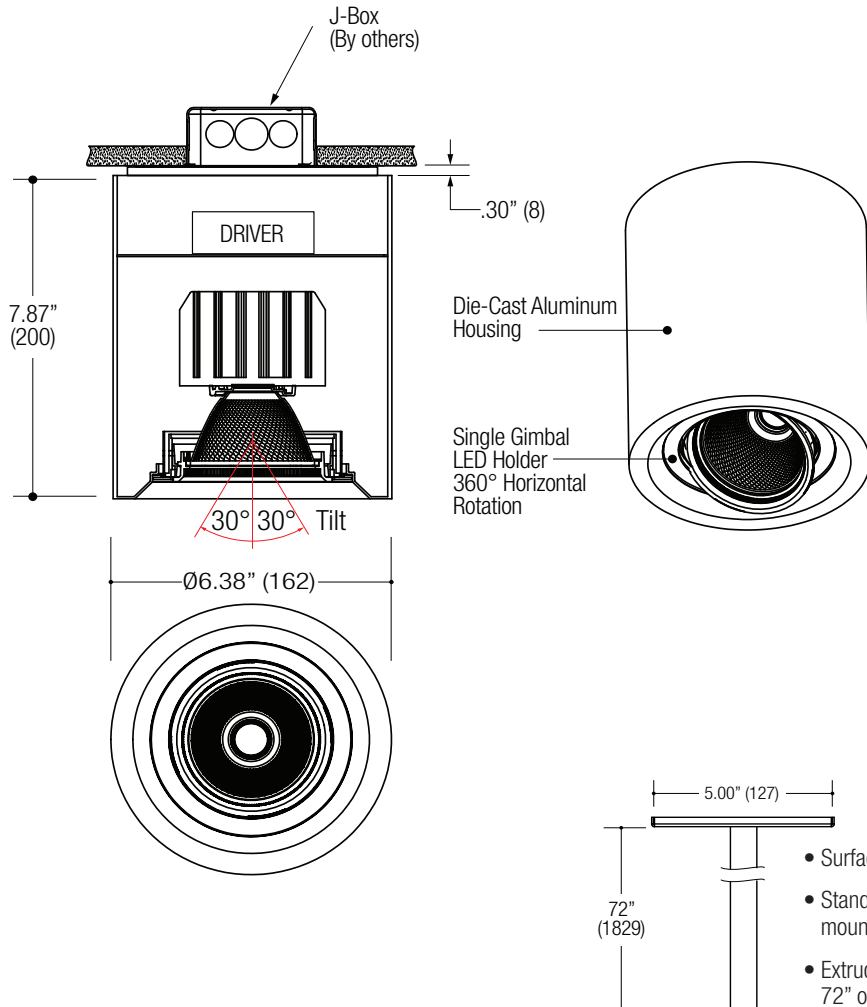

LED

INTEGRAL DRIVER

MEDIUM

PROJECT	TYPE	CATALOG NUMBER
---------	------	----------------

Measurements in () are metric equivalents.

ROUND HOUSING

- Single downlight accent fixture / medium size
- Die-cast aluminum housing
- Single gimbal lamp holder
- 360° horizontal rotation
- 30° x 30° tilt aiming

LED SOURCE

- Field-replaceable integral LED module
- Field-changeable optics
- 14W / 1200lm (@ 80CRI min / 3000K)
- 20W / 1600lm (@ 80CRI min / 3000K)
- 28W / 2200lm (@ 80CRI min / 3000K)

ELECTRICAL

- Field accessible junction box wiring and power supply enclosure, access from below
- Integral thermal protection
- Easy maintenance access
- Optional dimming

MOUNTING

- Directly to junction box

LABELS

- Suitable for damp location

STEM Stem Kit

- Surface mount canopy
- Standard J-box surface mounting hardware
- Extruded aluminum stem 72" overall length
- Field cuttable

Ordering Example: **MSGRP-C-20C-9530-W-D3-1-BB-STEM-EM**

OPTICAL ACCESSORY	DESCRIPTION	LED SOURCE
		EF208-B
		<ul style="list-style-type: none"> • 14W LED • 21W LED • 28W LED • 35W LED
	Hex Cell Louver - Black	OPT-EF208B-HXL Ø2.00" (51mm) nom.
	Snoot with Cross Baffle White	OPT-EF208B-CBWW Ø2.56" (65mm) nom.
	Snoot with Cross Baffle Black	OPT-EF208B-CBBB Ø2.56" (65mm) nom.
	Diffused Lens	OPT-EF208B-P-DFL
	Linear Spread Lens	OPT-EF208B-P-LSL