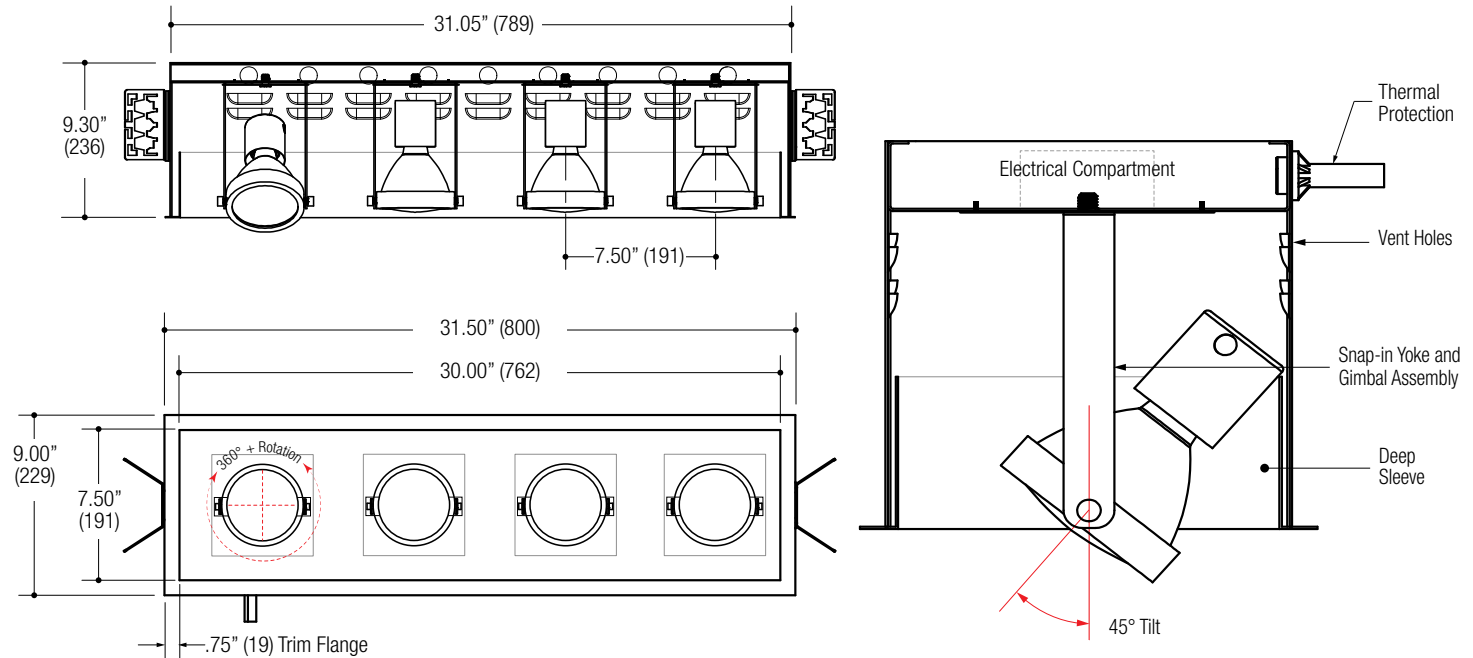

PROJECT	TYPE	CATALOG NUMBER
---------	------	----------------

Measurements in () are metric equivalents.

DESCRIPTION

- Four light recessed accent / downlight - large
- All steel 18GA construction housing - powder coat finish
- .75" Trim flange on all sides
- Trim flange removable for maintenance
- Vent holes for cooler operating temperature
- Trim features deep sleeve to conceal inner components

LAMPS (not included)

- 120V PAR30 Halogen 75W max - Derate Labels Available
- PAR30MH 20W, 39W or 70W
- PAR30 20W LED Retrofit
- Yoke gimbal lamp holder with up to 45° tilt aiming
- Yoke with 360°+ rotation

ELECTRICAL

- Electrical wiring compartment integrated into housing construction
- Snap-in yoke and gimbal assembly for easy maintenance access
- Thermal protection
- Rated for through-branch wiring
- Dimmable