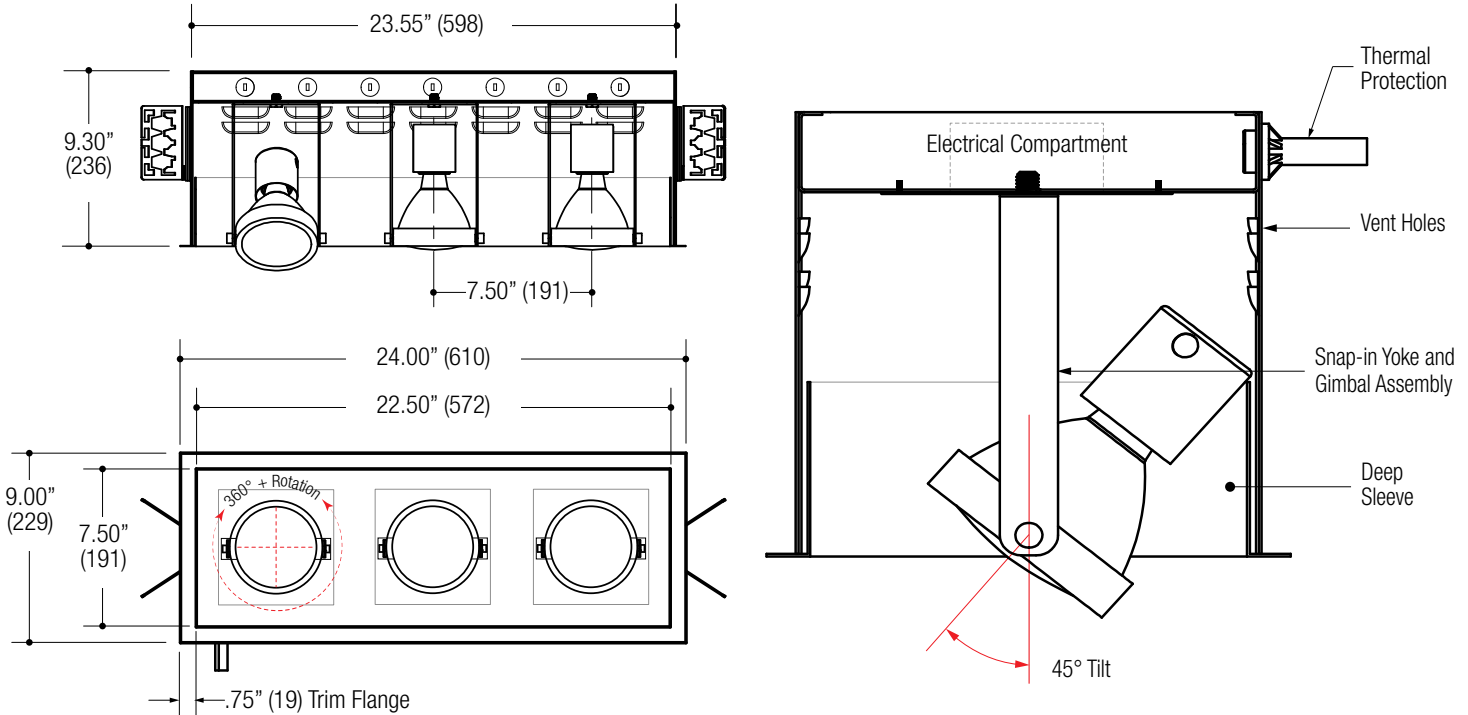

PROJECT	TYPE	CATALOG NUMBER
---------	------	----------------

Measurements in () are metric equivalents.

DESCRIPTION

- Three light recessed accent / downlight - large
- All steel 18GA construction housing - powder coat finish
- .75" Trim flange on all sizes
- Trim flange removable for maintenance
- Vent holes for cooler operating temperature
- Trim features deep sleeve to conceal inner components

LAMPS (not included)

- 120V PAR30 Halogen 75W max - Derate Labels Available
- PAR30MH 20W, 39W or 70W
- PAR30 20W LED Retrofit
- Yoke gimbal lamp holder with up to 45° tilt aiming
- Yoke with 360°+ rotation

ELECTRICAL

- Electrical wiring compartment integrated into housing construction
- Snap-in yoke and gimbal assembly for easy maintenance access
- Thermal protection
- Rated for through-branch wiring
- Dimmable