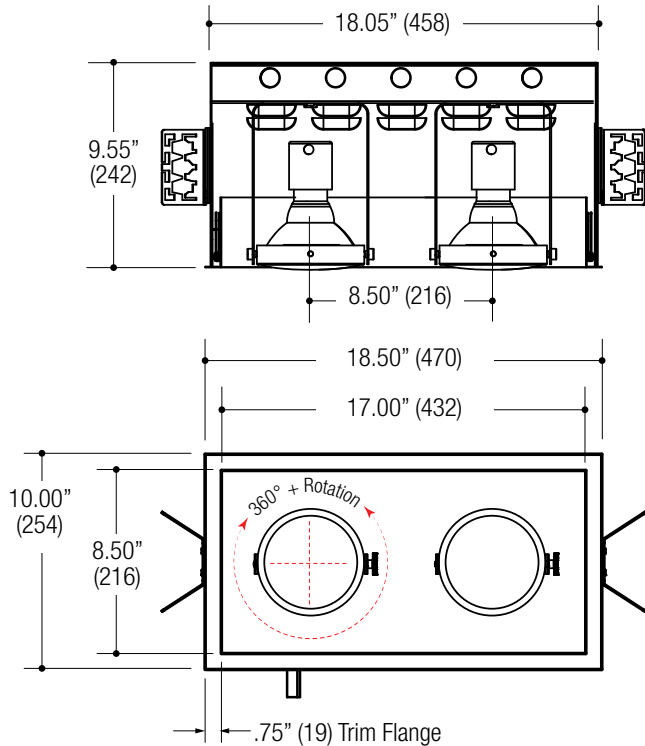

PROJECT	TYPE	CATALOG NUMBER
---------	------	----------------

Measurements in () are metric equivalents.

Specially Designed for LED Retrofit lamps

DESCRIPTION

- Two light recessed accent / downlight - large size
- All steel 18GA construction housing
- .75" Trim flange on all sizes
- Trim flange removable for maintenance
- Vent holes for cooler operating temperature
- Trim features deep sleeve to conceal inner components
- Powder coat finish

LAMPS (not included)

- 120V PAR38 Halogen 25W max - LED retrofit
- Yoke gimbal lamp holder with up to 45° tilt aiming
- Yoke with 360°+ rotation

ELECTRICAL

- Electrical wiring compartment integrated into housing construction
- Thermal protection
- Easy maintenance access through ceiling opening
- Rated for through-branch wiring
- Dimmable