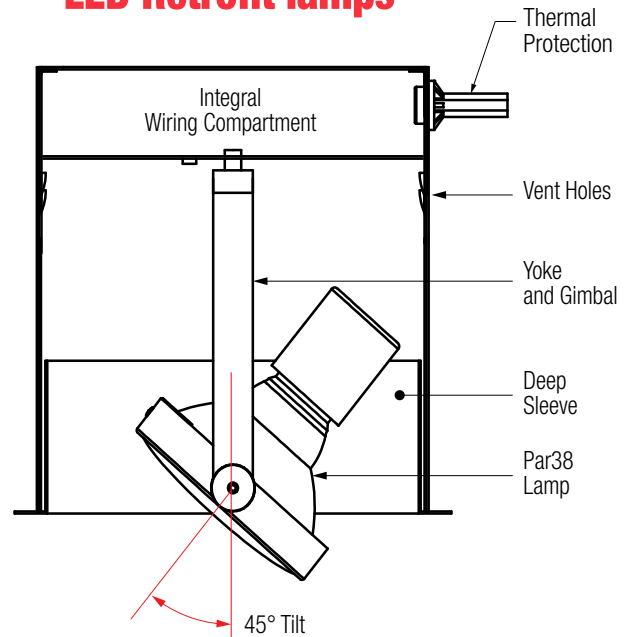

PROJECT	TYPE	CATALOG NUMBER
---------	------	----------------

Measurements in () are metric equivalents.

Specially Designed for LED Retrofit lamps

DESCRIPTION

- Two light recessed accent / downlight - large size
- All steel 18GA construction housing
- .75" Trim flange on all sizes
- Trim flange removable for maintenance
- Vent holes for cooler operating temperature
- Trim features deep sleeve to conceal inner components
- Powder coat finish

LAMPS (not included)

- 120V PAR38 Halogen 25W max - LED retrofit
- Yoke gimbal lamp holder with up to 45° tilt aiming
- Yoke with 360°+ rotation

ELECTRICAL

- Electrical wiring compartment integrated into housing construction
- Thermal protection
- Easy maintenance access through ceiling opening
- Rated for through-branch wiring
- Dimmable