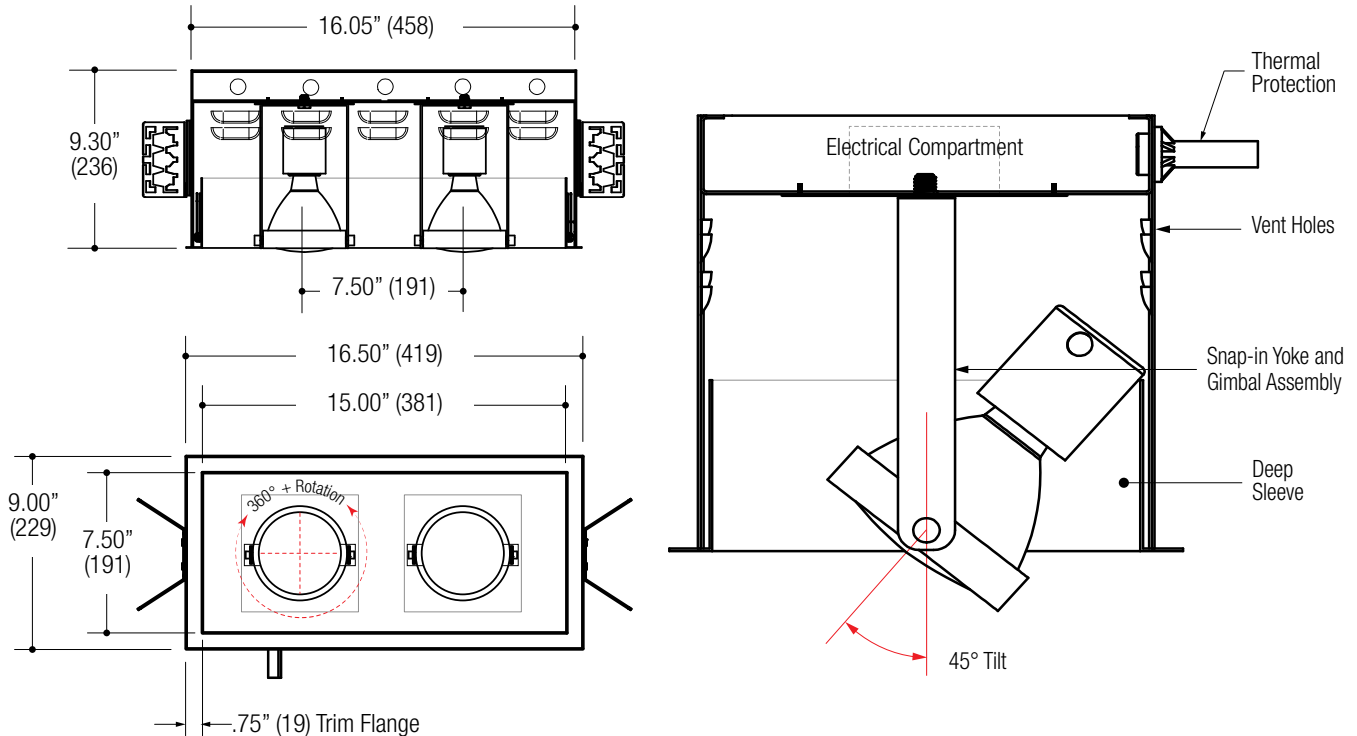

PROJECT	TYPE	CATALOG NUMBER
---------	------	----------------

Measurements in () are metric equivalents.

DESCRIPTION

- Two light recessed accent / downlight - large
- All steel 18GA construction housing - powder coat finish
- .75" Trim flange on all sizes
- Trim flange removable for maintenance
- Vent holes for cooler operating temperature
- Trim features deep sleeve to conceal inner components

LAMPS (not included)

- 120V PAR30 Halogen 75W max - Derate Labels Available
- PAR30MH 20W, 39W or 70W
- PAR30 20W LED Retrofit
- Yoke gimbal lamp holder with up to 45° tilt aiming
- Yoke with 360°+ rotation

ELECTRICAL

- Electrical wiring compartment integrated into housing construction
- Snap-in yoke and gimbal assembly for easy maintenance access
- Thermal protection
- Rated for through-branch wiring
- Dimmable