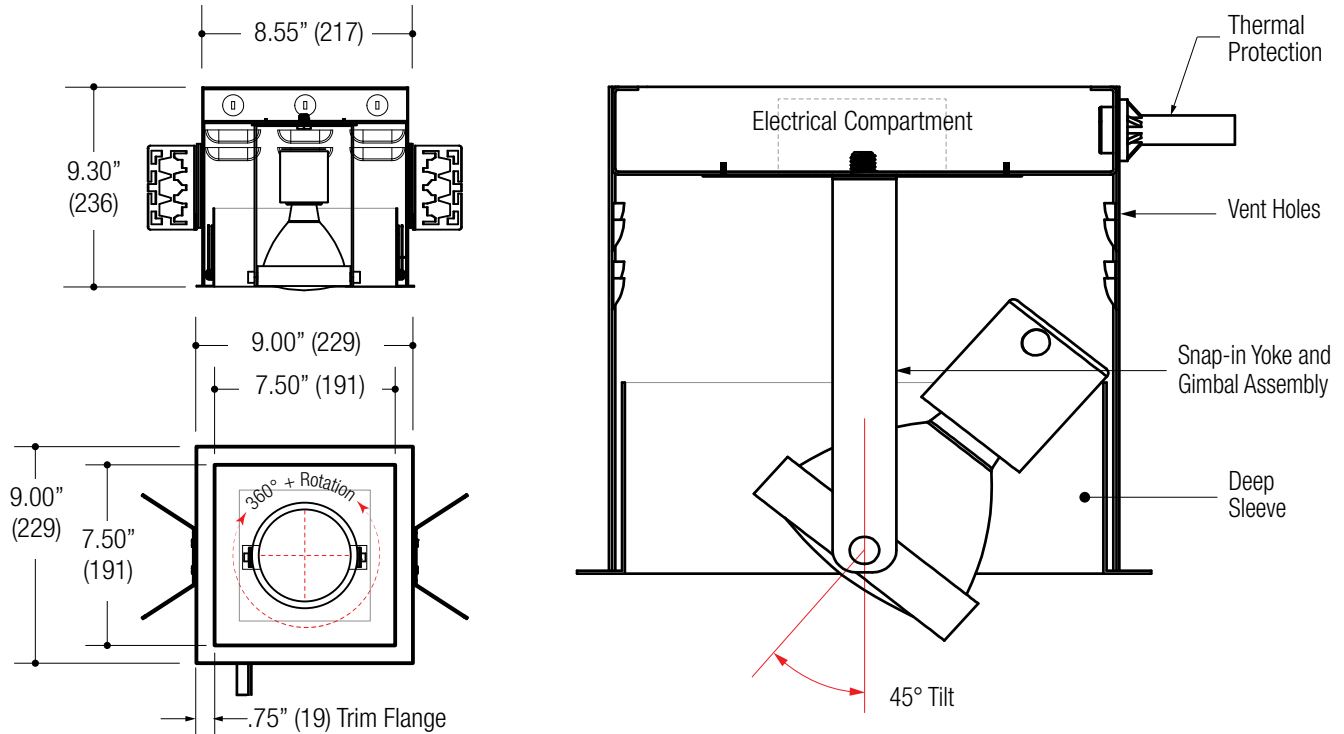

PROJECT	TYPE	CATALOG NUMBER
---------	------	----------------

Measurements in () are metric equivalents.

DESCRIPTION

- One light recessed accent / downlight - large
- All steel 18GA construction housing - powder coat finish
- .75" Trim flange on all sizes
- Trim flange removable for maintenance
- Vent holes for cooler operating temperature
- Trim features deep sleeve to conceal inner components

LAMPS (not included)

- 120V PAR30 Halogen 75W max - Derate Labels Available
- PAR30MH 20W, 39W or 70W
- PAR30 20W LED Retrofit
- Yoke gimbal lamp holder with up to 45° tilt aiming
- Yoke with 360°+ rotation

ELECTRICAL

- Electrical wiring compartment integrated into housing construction
- Snap-in yoke and gimbal assembly for easy maintenance access
- Thermal protection
- Rated for through-branch wiring
- Dimmable